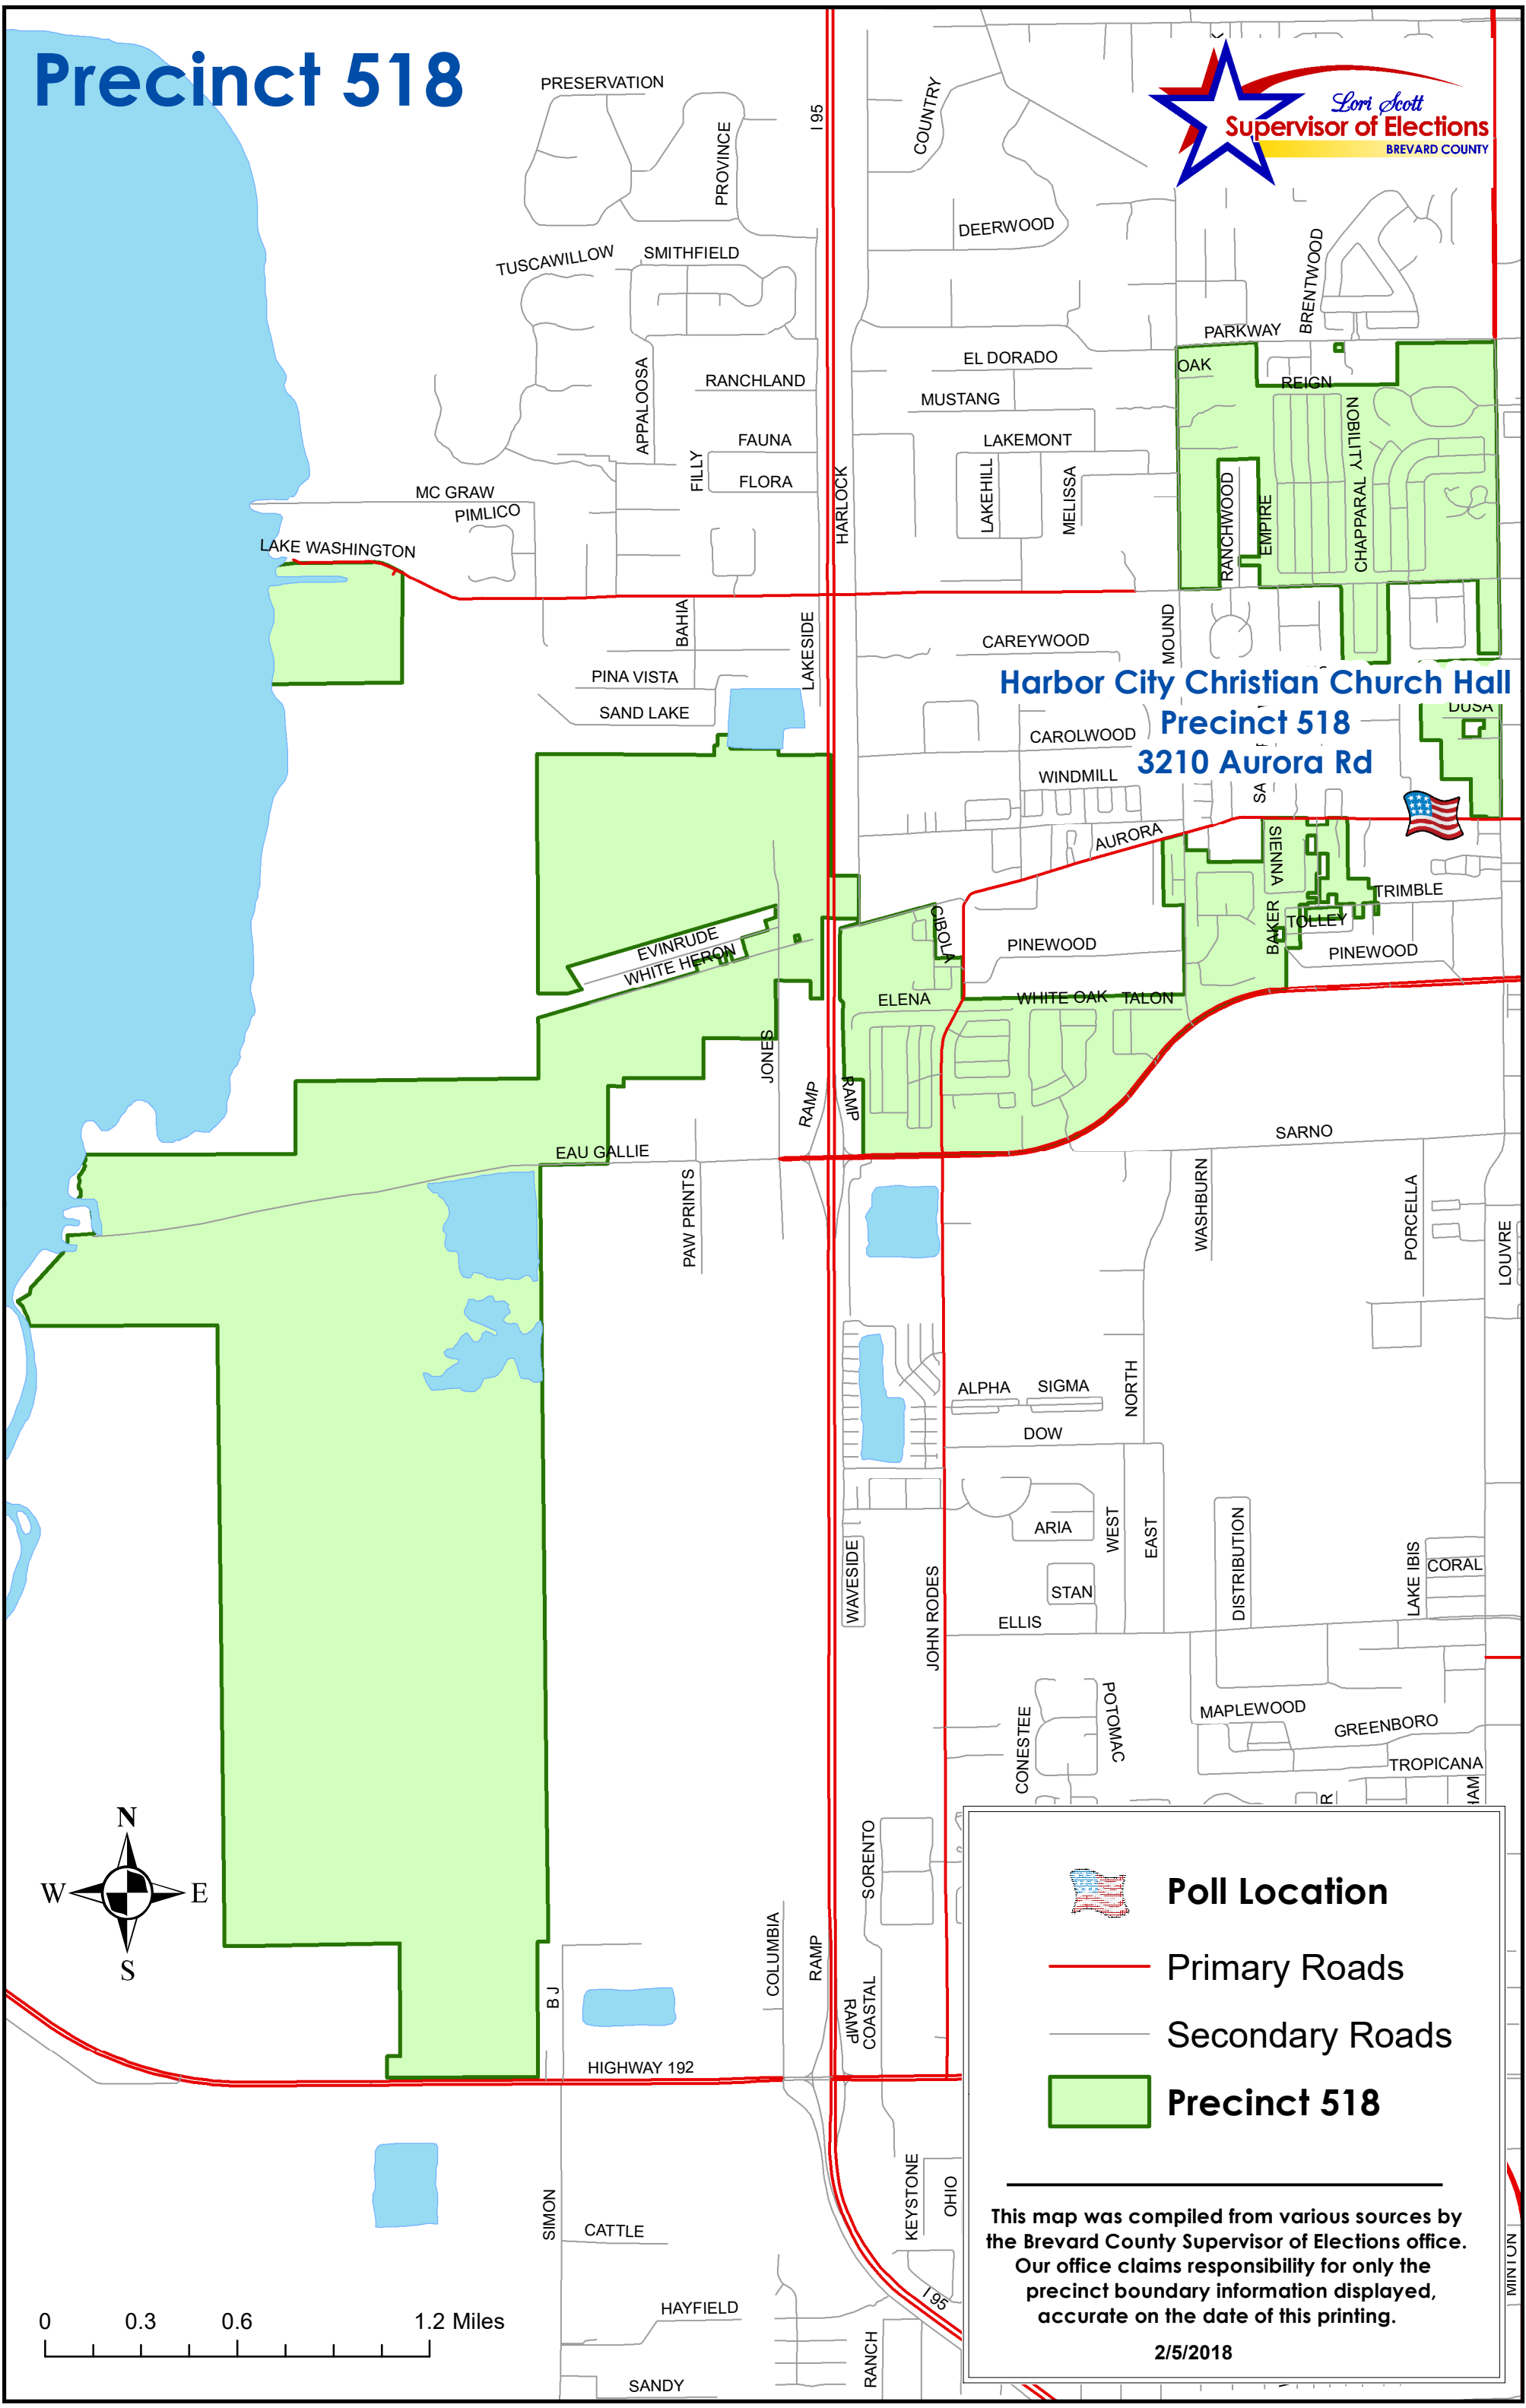

Precinct 518

Harbor City Christian Church Hall
Precinct 518
3210 Aurora Rd

 **Poll Location**

 **Primary Roads**

 **Secondary Roads**

 **Precinct 518**

This map was compiled from various sources by the Brevard County Supervisor of Elections office. Our office claims responsibility for only the precinct boundary information displayed, accurate on the date of this printing.