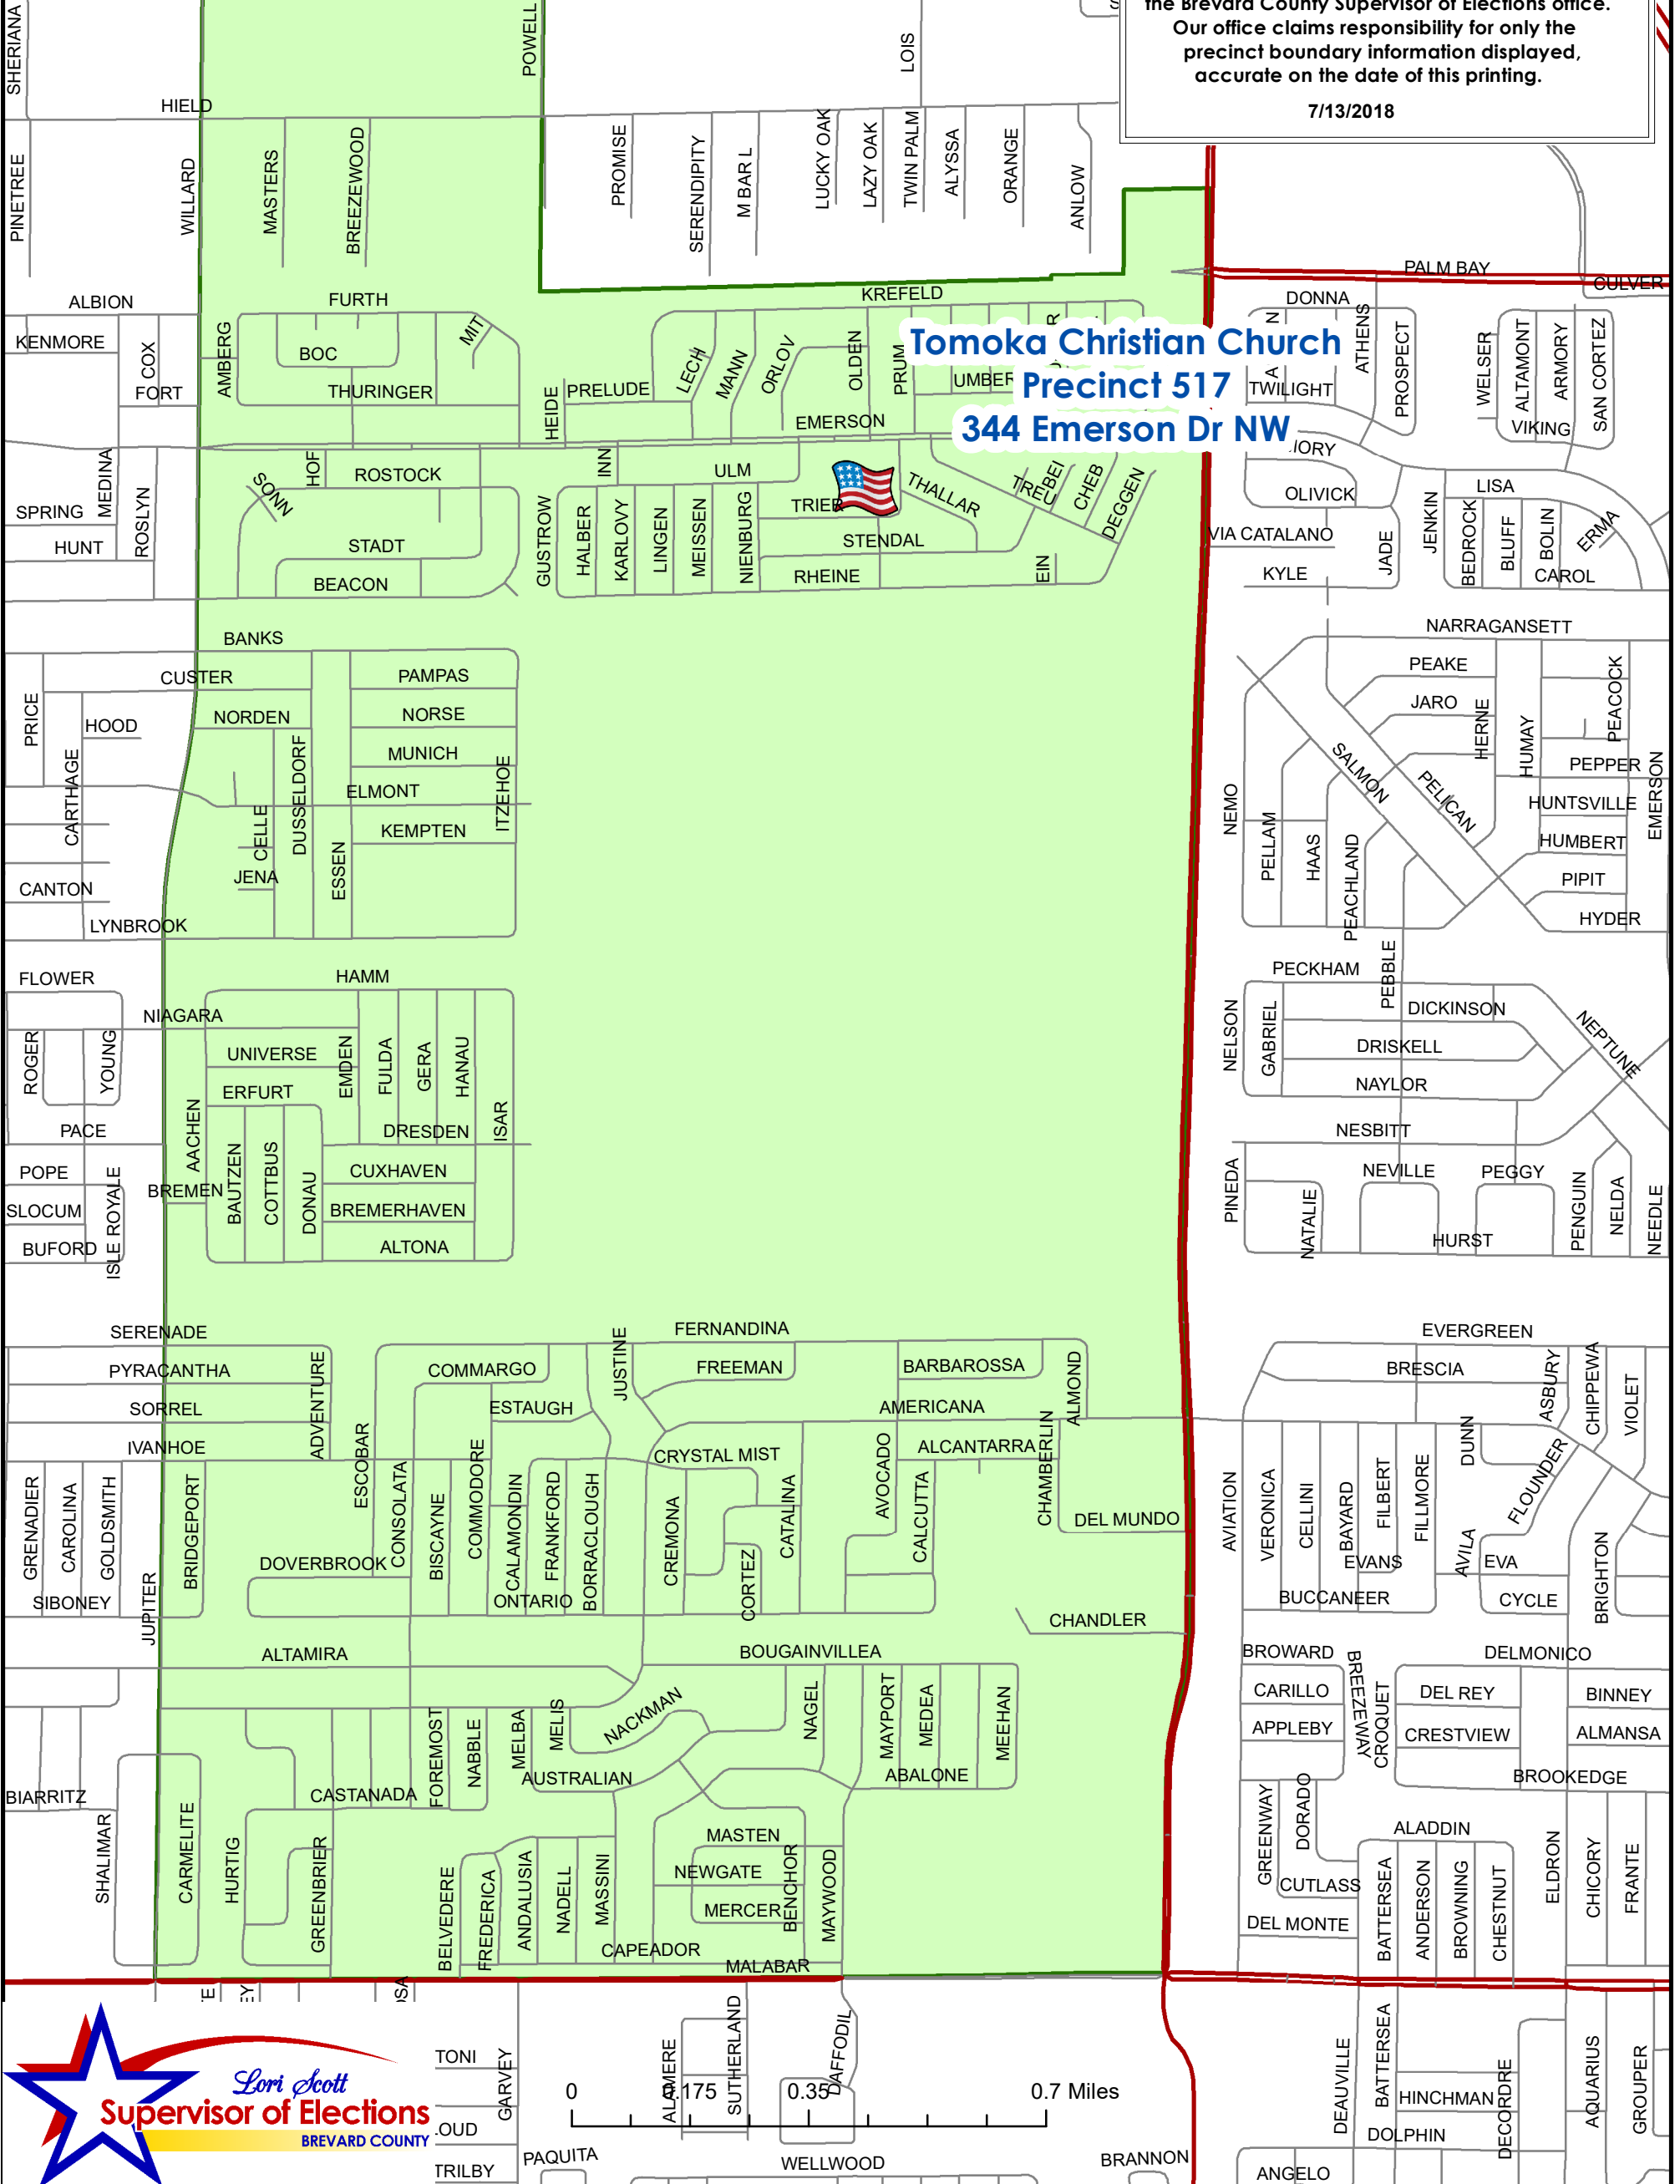

Precinct 517

Poll Location

Primary Roads

Secondary Roads

Precinct 517

This map was compiled from various sources by the Brevard County Supervisor of Elections office. Our office claims responsibility for only the precinct boundary information displayed, accurate on the date of this printing.

7/13/2018

Tomoka Christian Church
Precinct 517
344 Emerson Dr NW

0 0.35 0.7 Miles