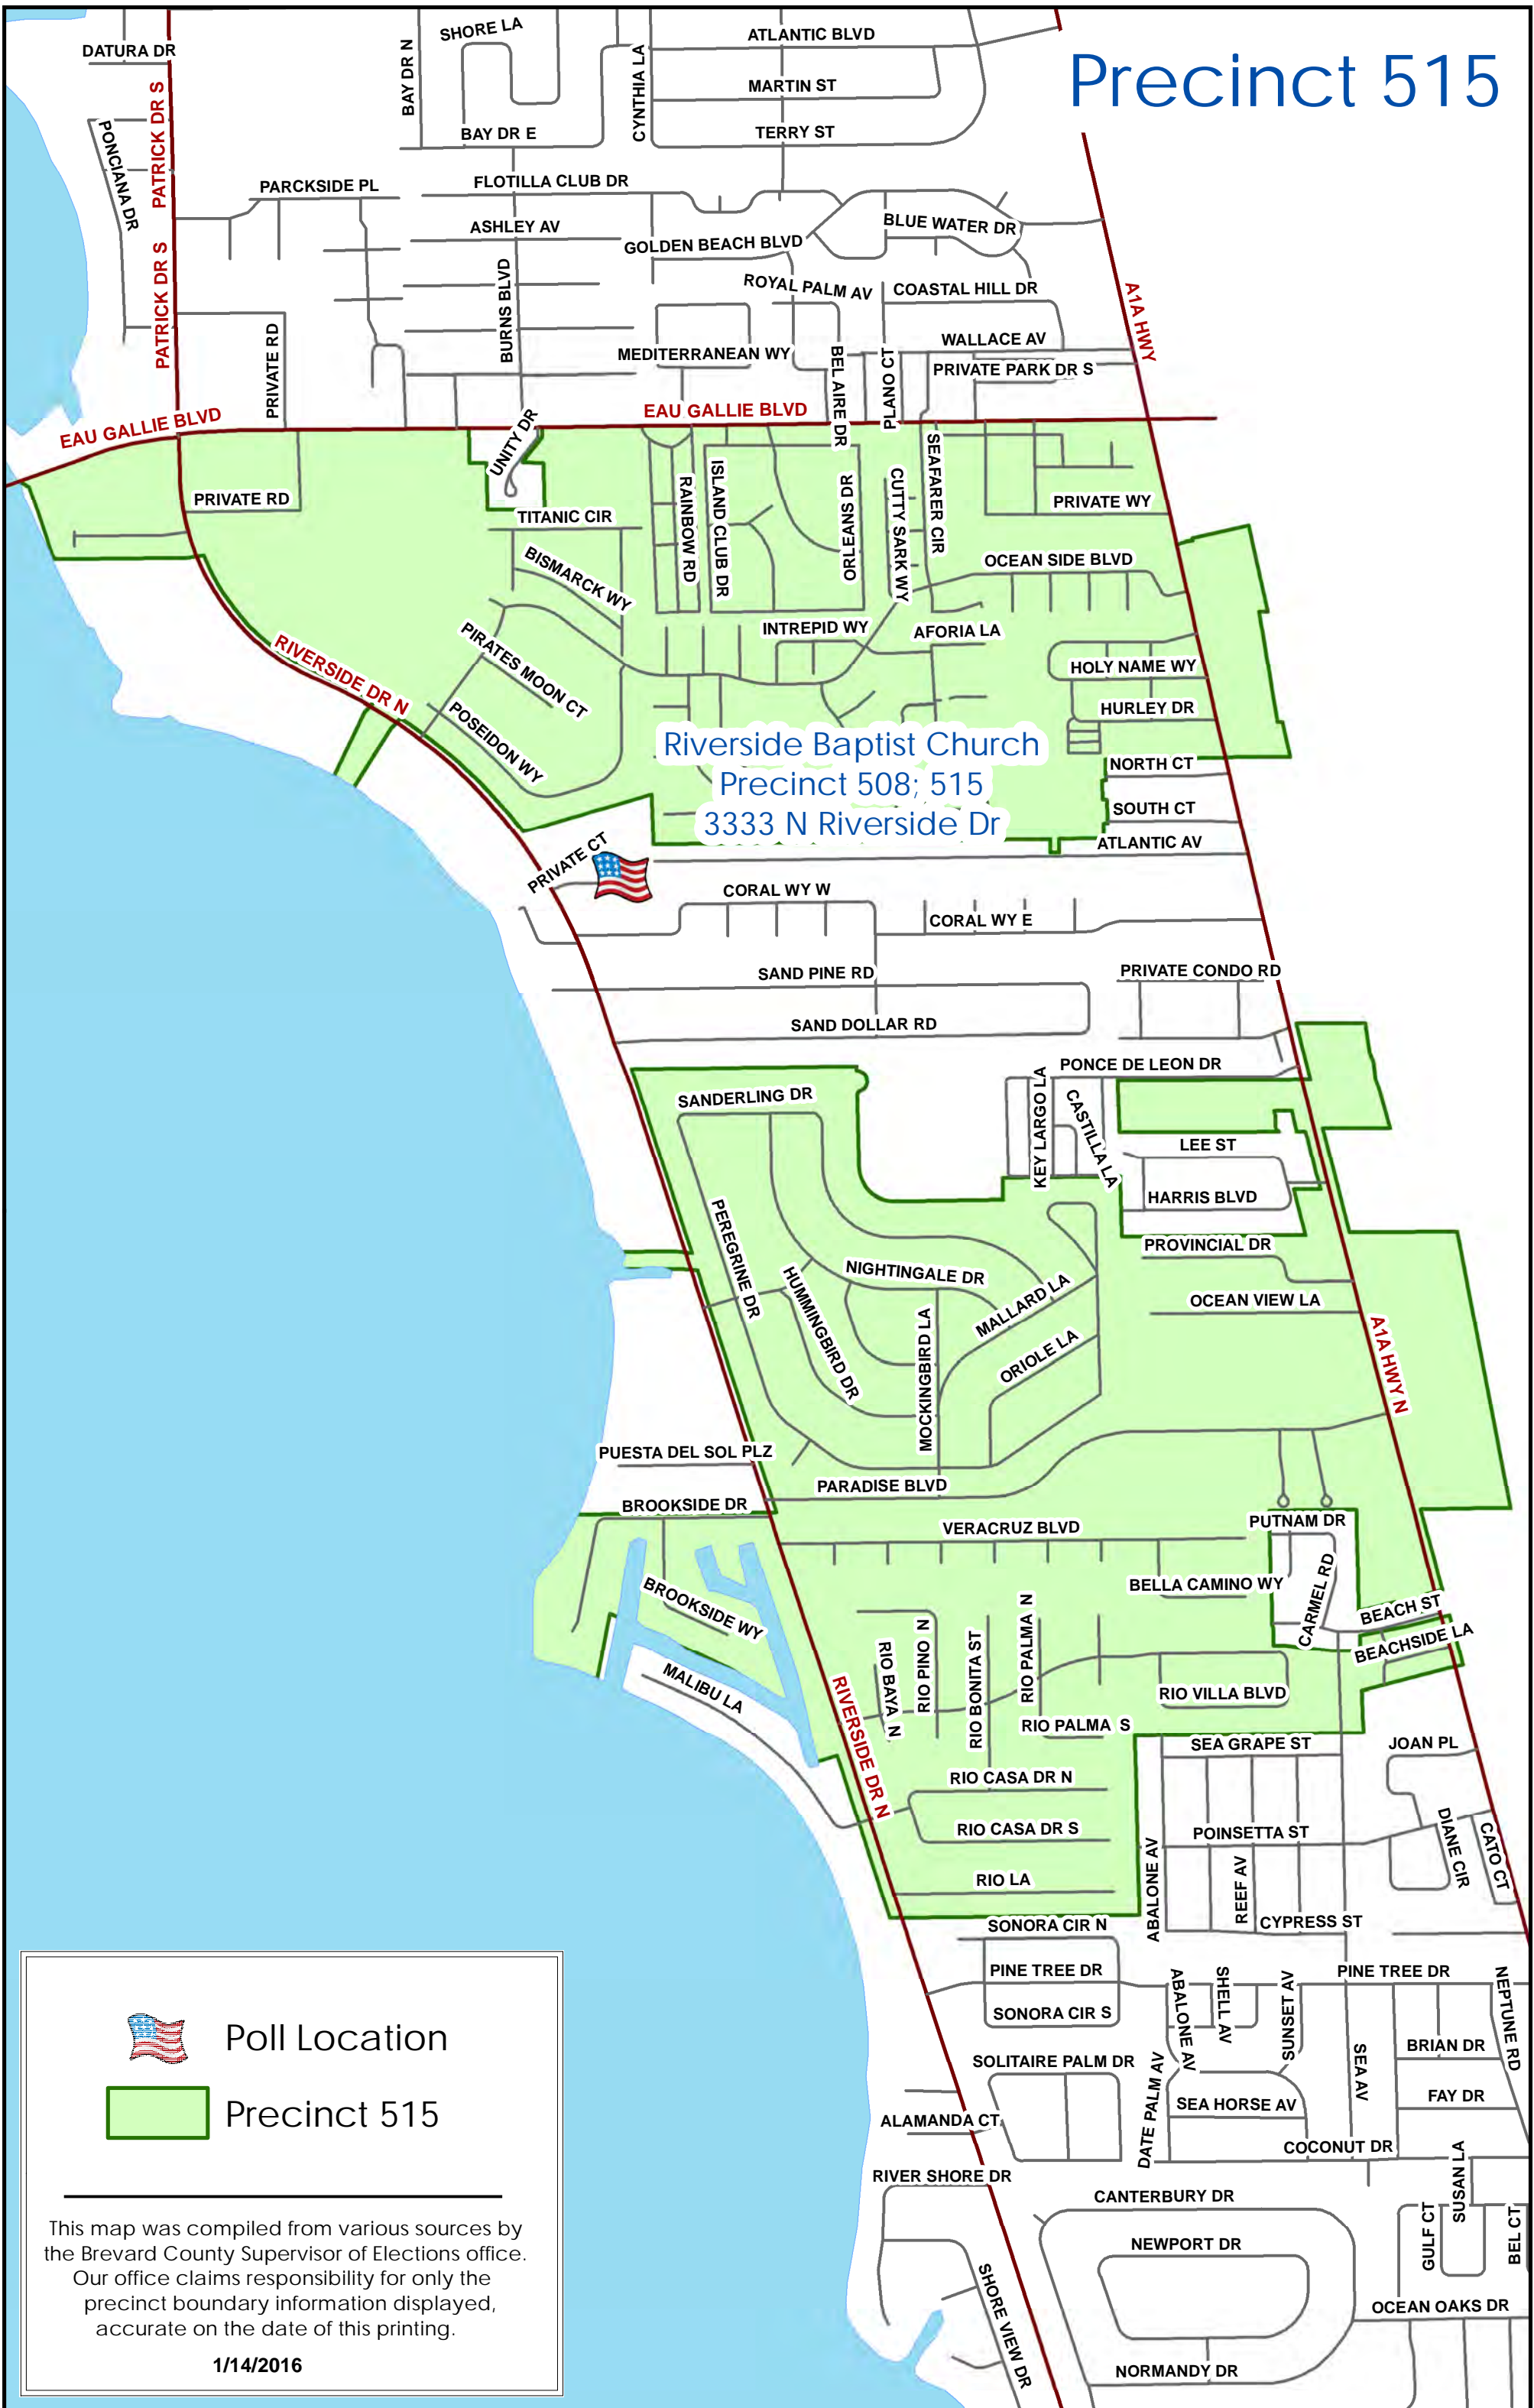

Precinct 515

Riverside Baptist Church
Precinct 508; 515
3333 N Riverside Dr

Poll Location

Precinct 515

This map was compiled from various sources by the Brevard County Supervisor of Elections office. Our office claims responsibility for only the precinct boundary information displayed, accurate on the date of this printing.