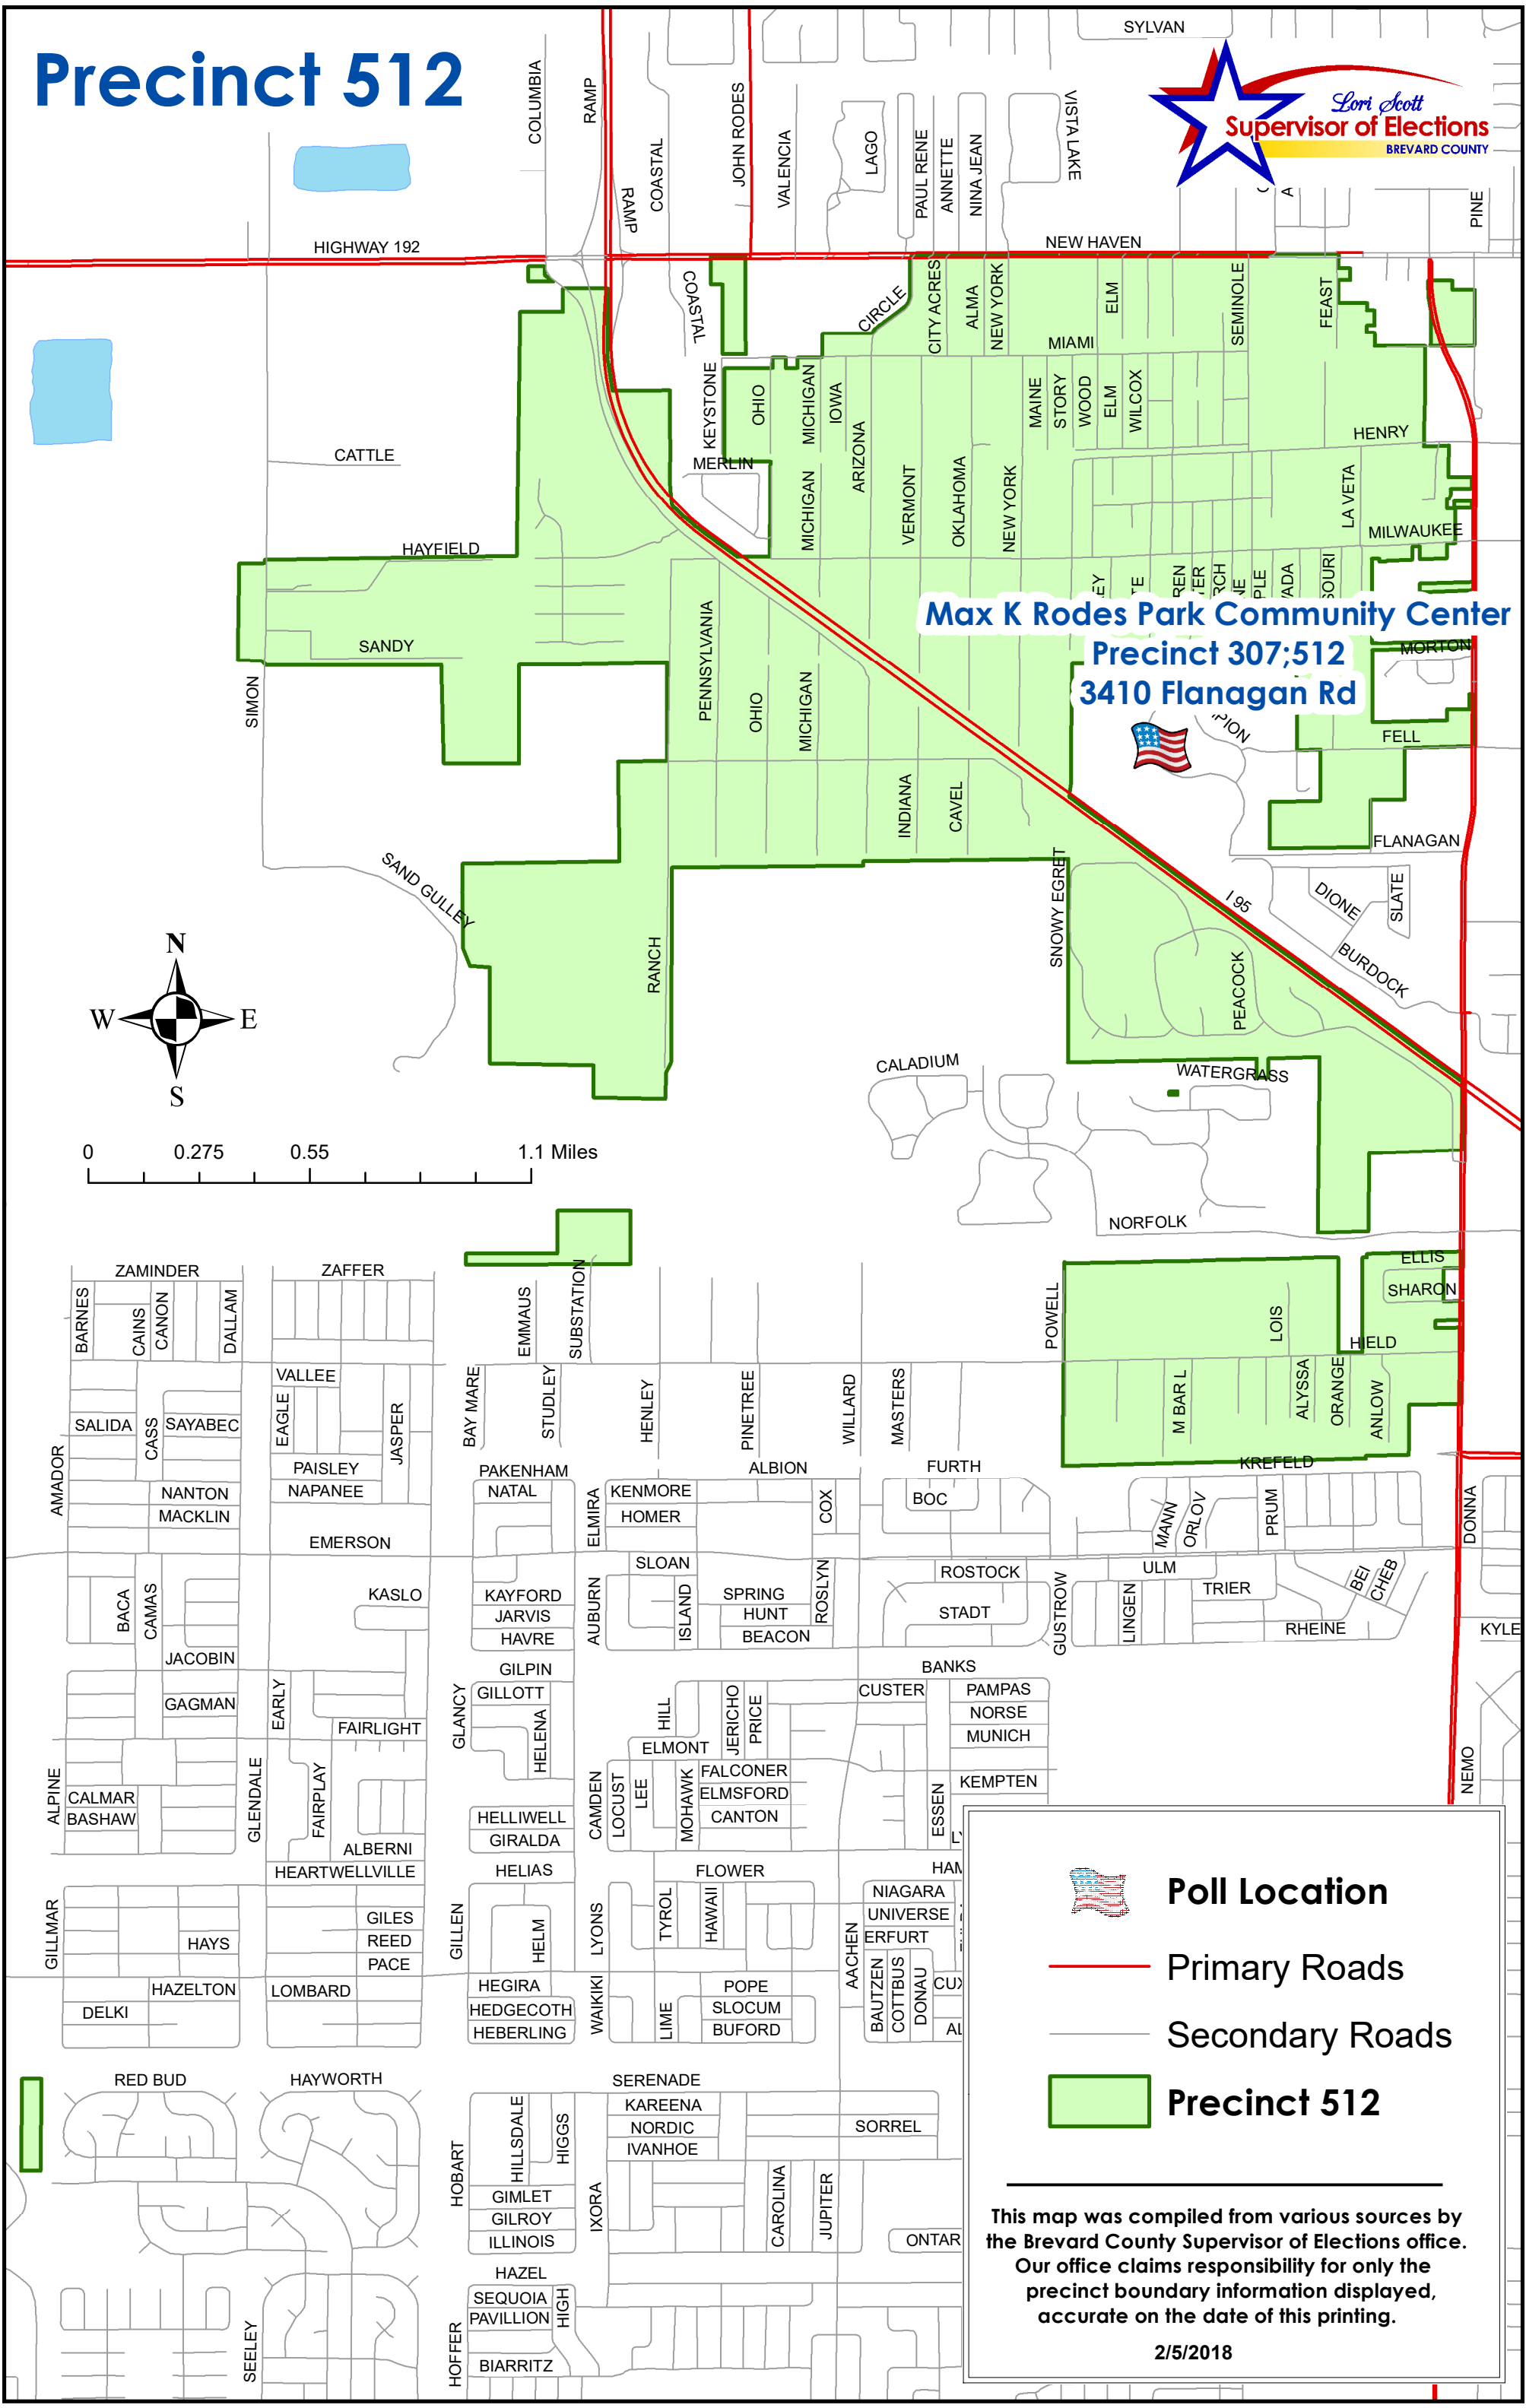

Precinct 512

Max K Rodes Park Community Center
Precinct 307;512
3410 Flanagan Rd

0 0.275 0.55 1.1 Miles

 **Poll Location**

 **Primary Roads**

 **Secondary Roads**

 **Precinct 512**

This map was compiled from various sources by the Brevard County Supervisor of Elections office. Our office claims responsibility for only the precinct boundary information displayed, accurate on the date of this printing.