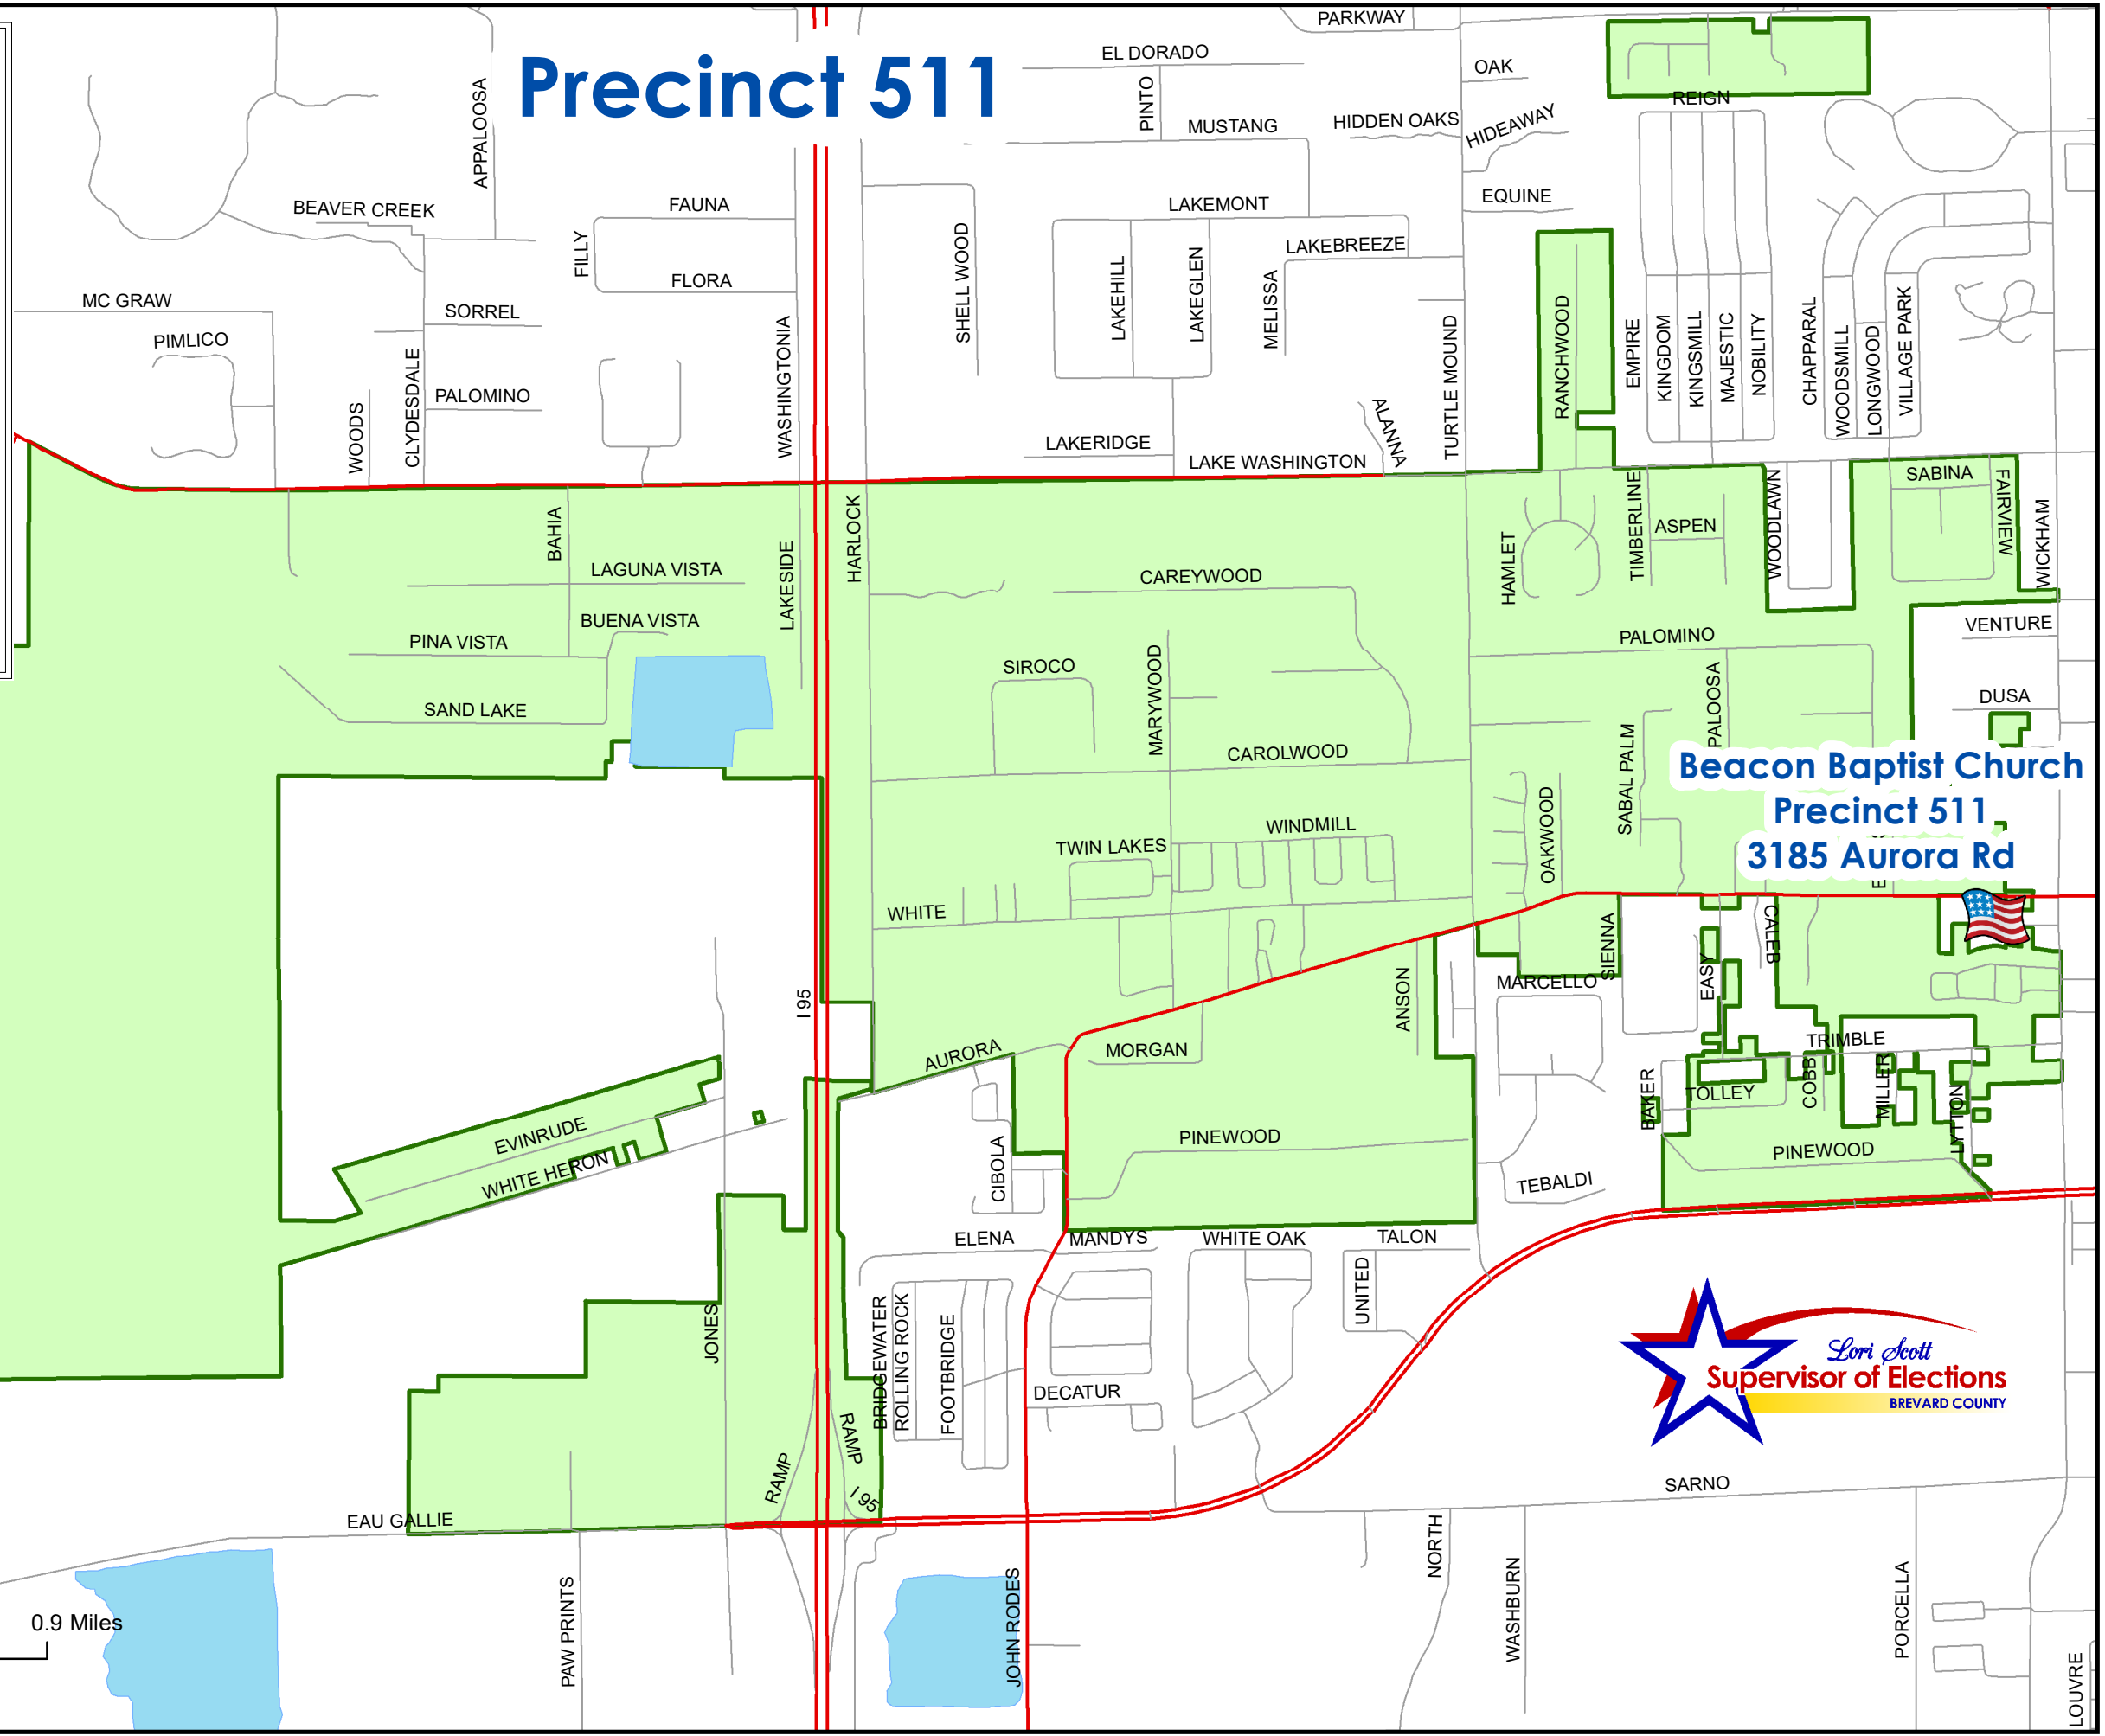

Precinct 511

Poll Location

Primary Roads

Secondary Roads

Precinct 511

This map was compiled from various sources by the Brevard County Supervisor of Elections office. Our office claims responsibility for only the precinct boundary information displayed, accurate on the date of this printing.

2/5/2018

0 0.225 0.45 0.9 Miles

Beacon Baptist Church
Precinct 511
3185 Aurora Rd