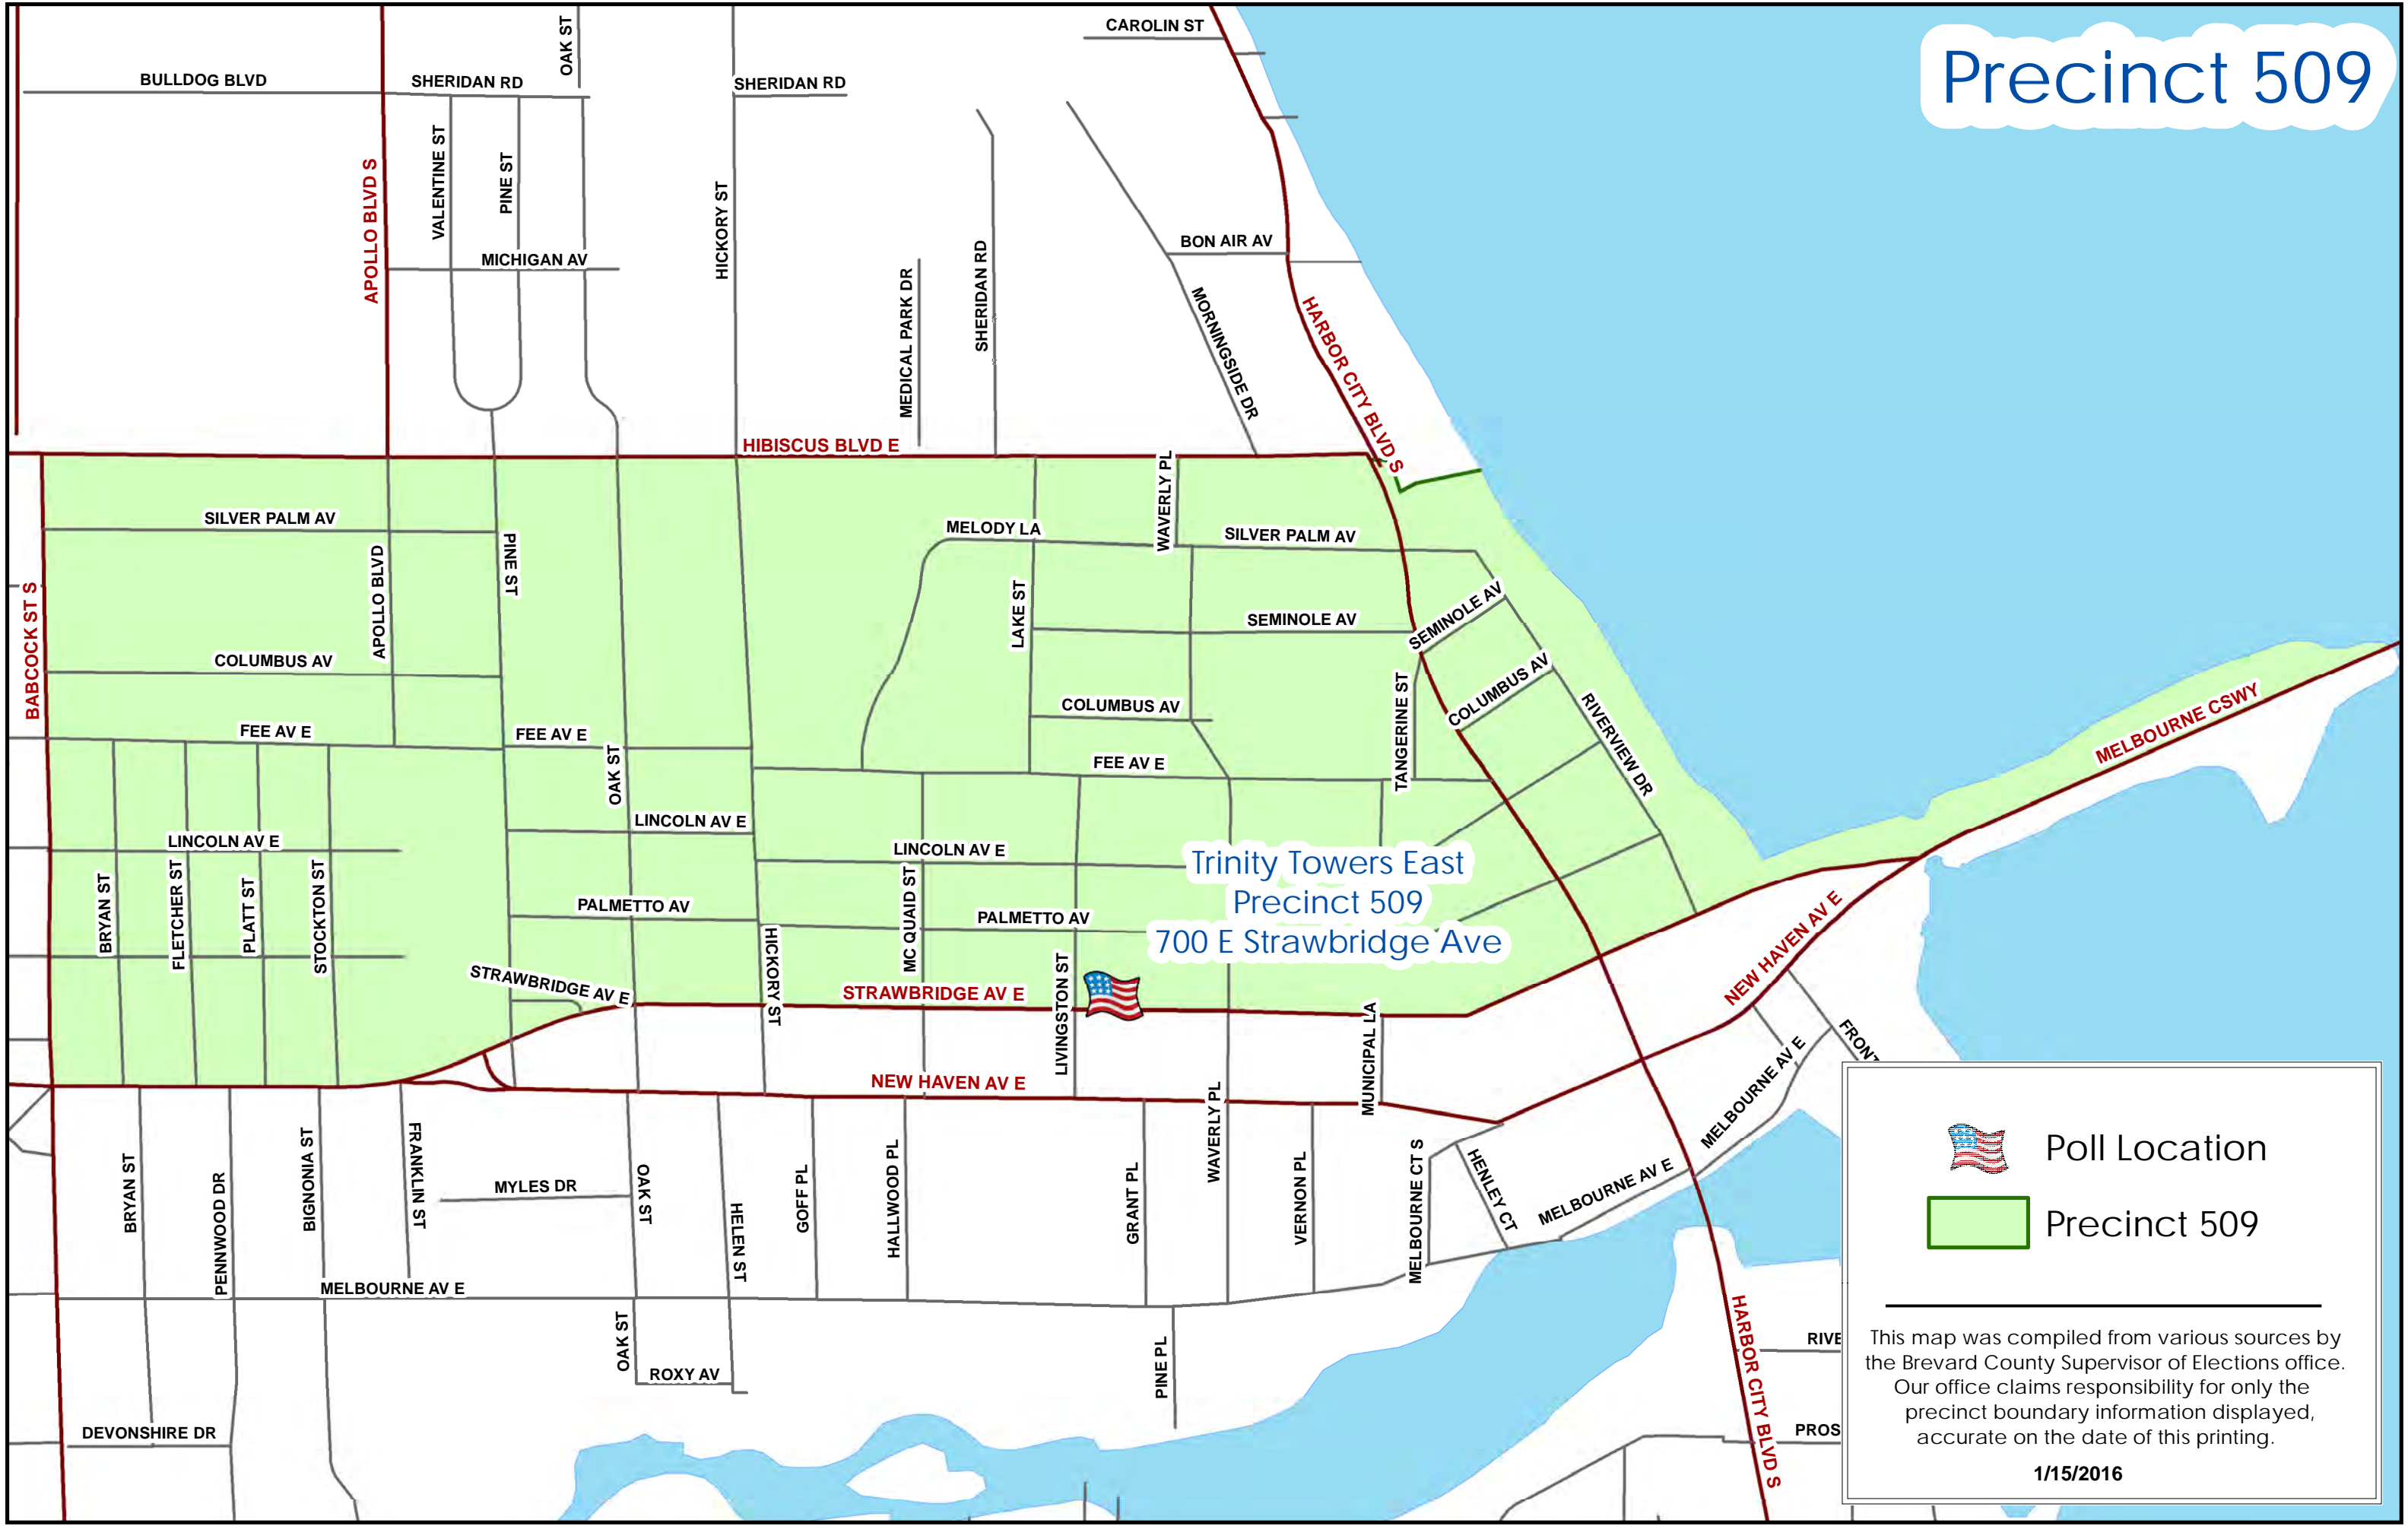

# Precinct 509

Trinity Towers East  
Precinct 509  
700 E Strawbridge Ave

 Poll Location

 Precinct 509

---

This map was compiled from various sources by the Brevard County Supervisor of Elections office. Our office claims responsibility for only the precinct boundary information displayed, accurate on the date of this printing.