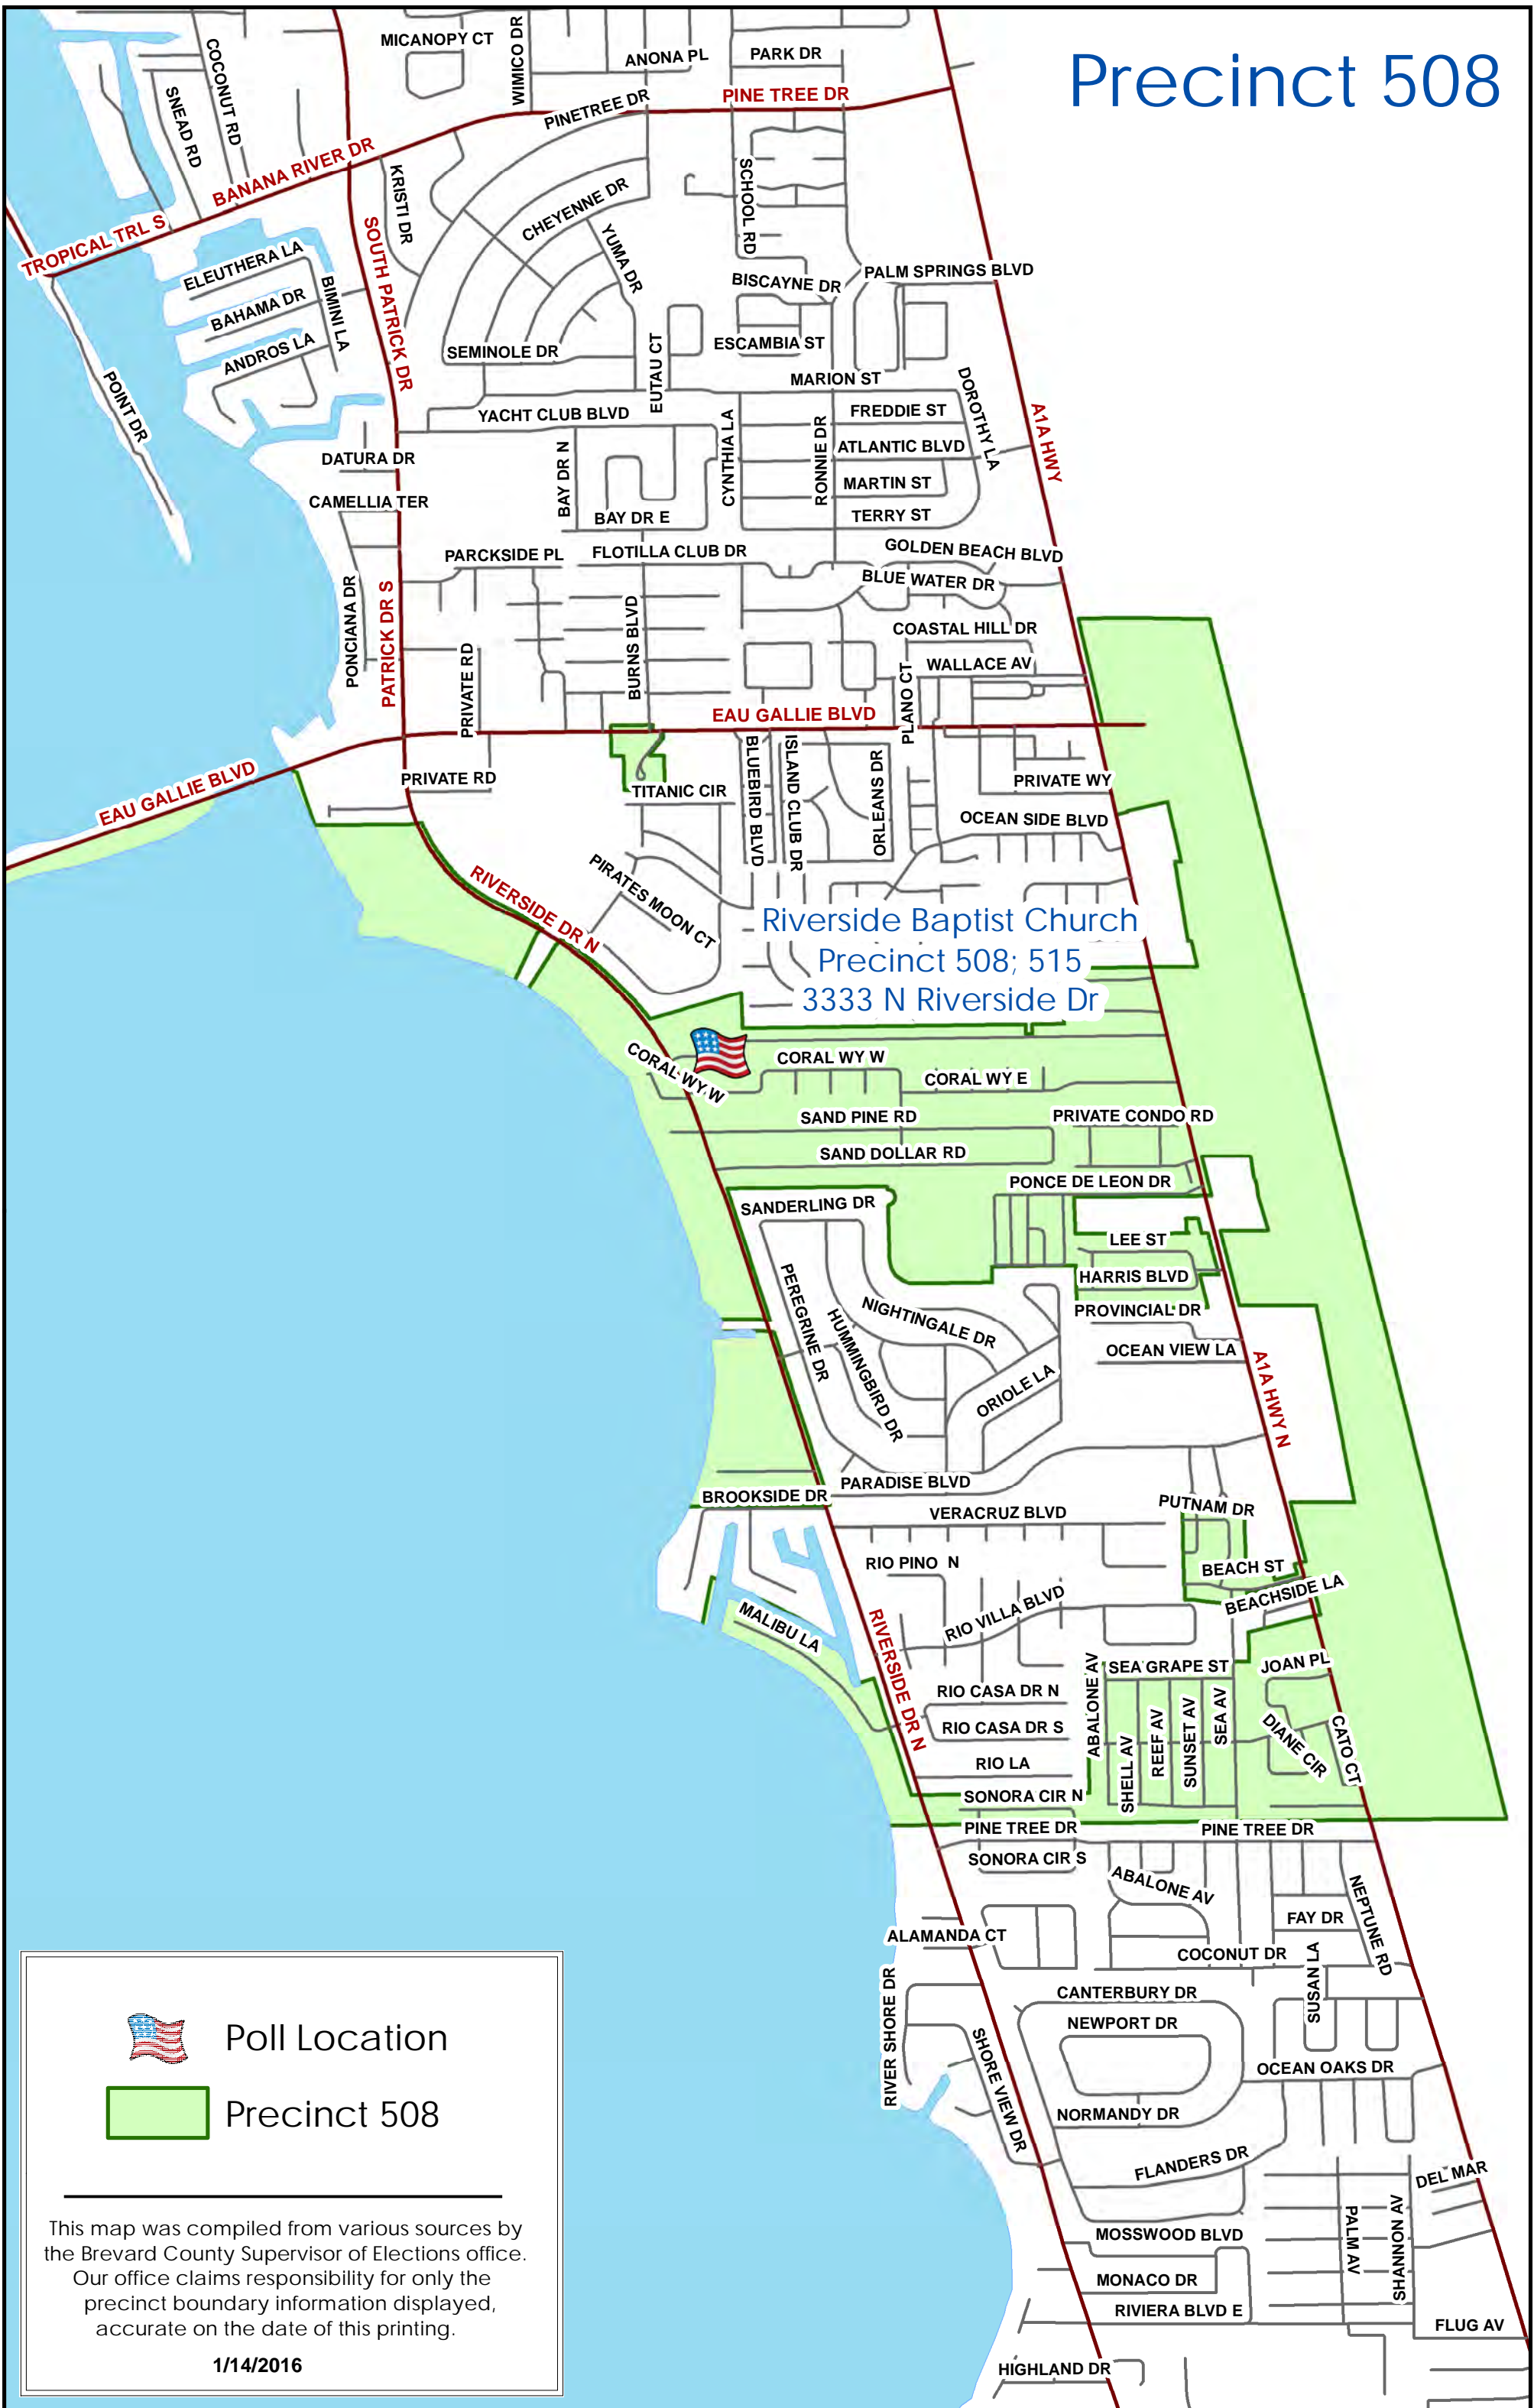

Precinct 508

Riverside Baptist Church
Precinct 508; 515
3333 N Riverside Dr

 Poll Location

 Precinct 508

This map was compiled from various sources by the Brevard County Supervisor of Elections office. Our office claims responsibility for only the precinct boundary information displayed, accurate on the date of this printing.