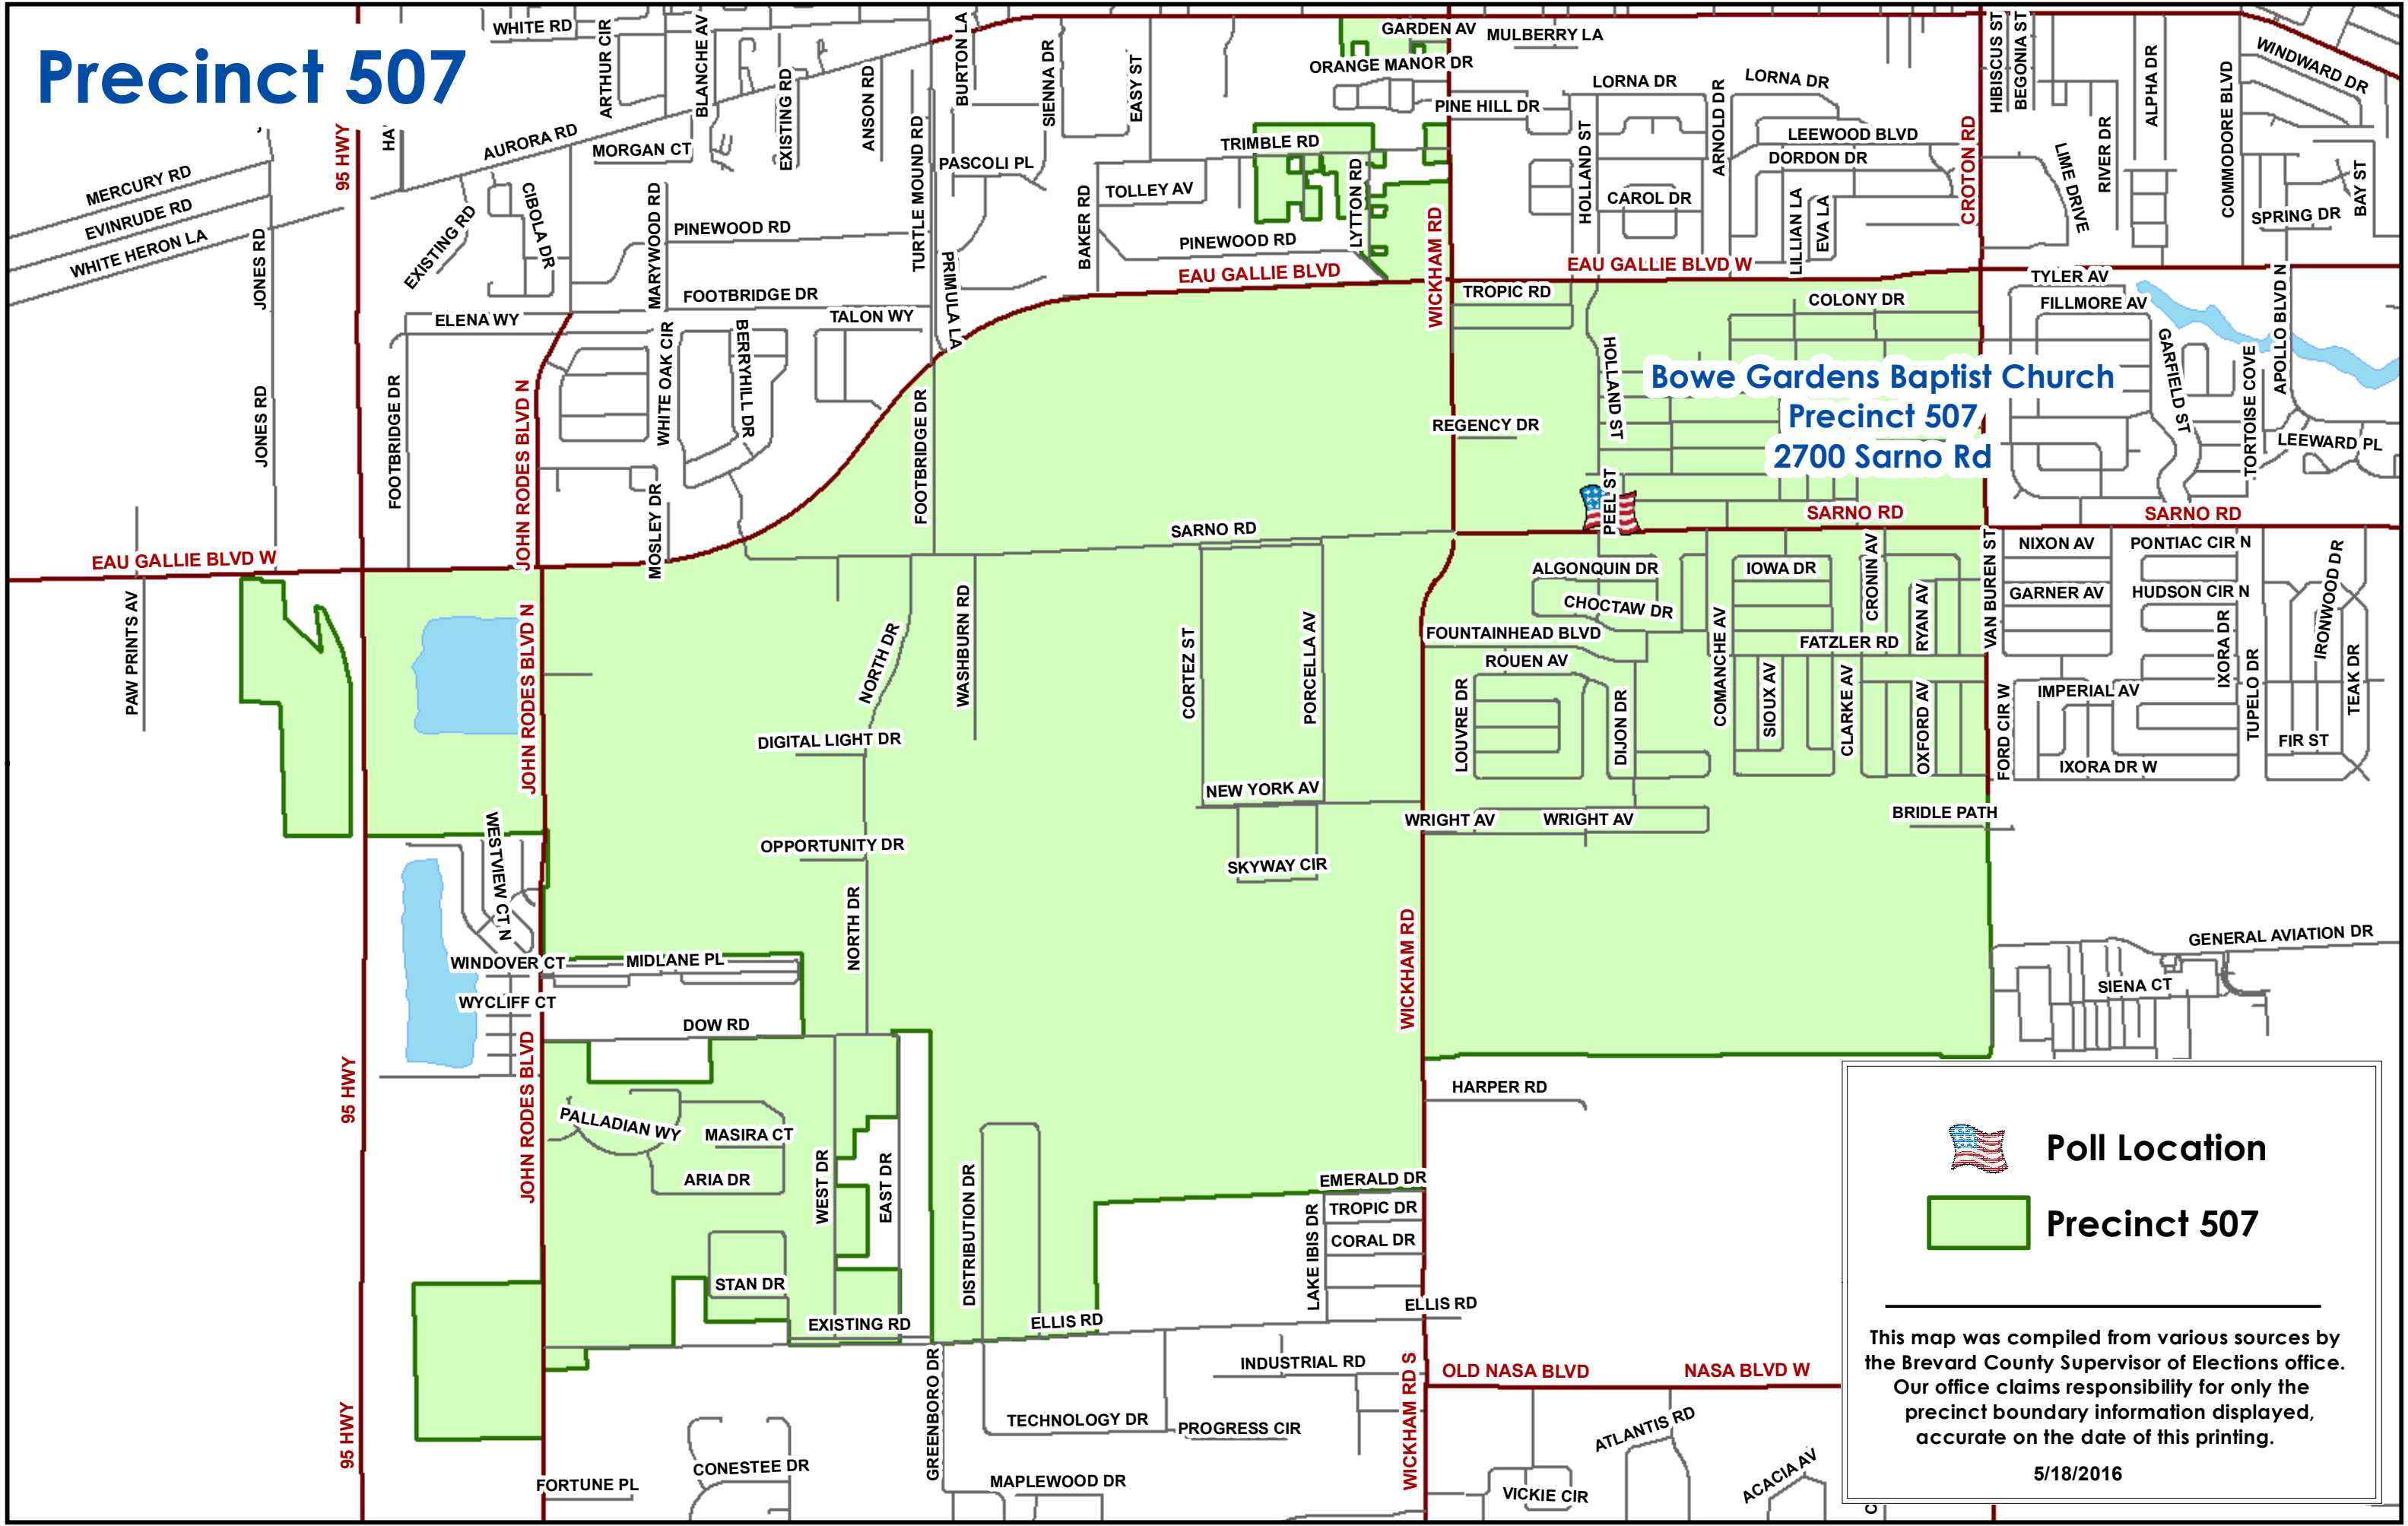

Precinct 507

Poll Location

Precinct 507

This map was compiled from various sources by the Brevard County Supervisor of Elections office. Our office claims responsibility for only the precinct boundary information displayed, accurate on the date of this printing.