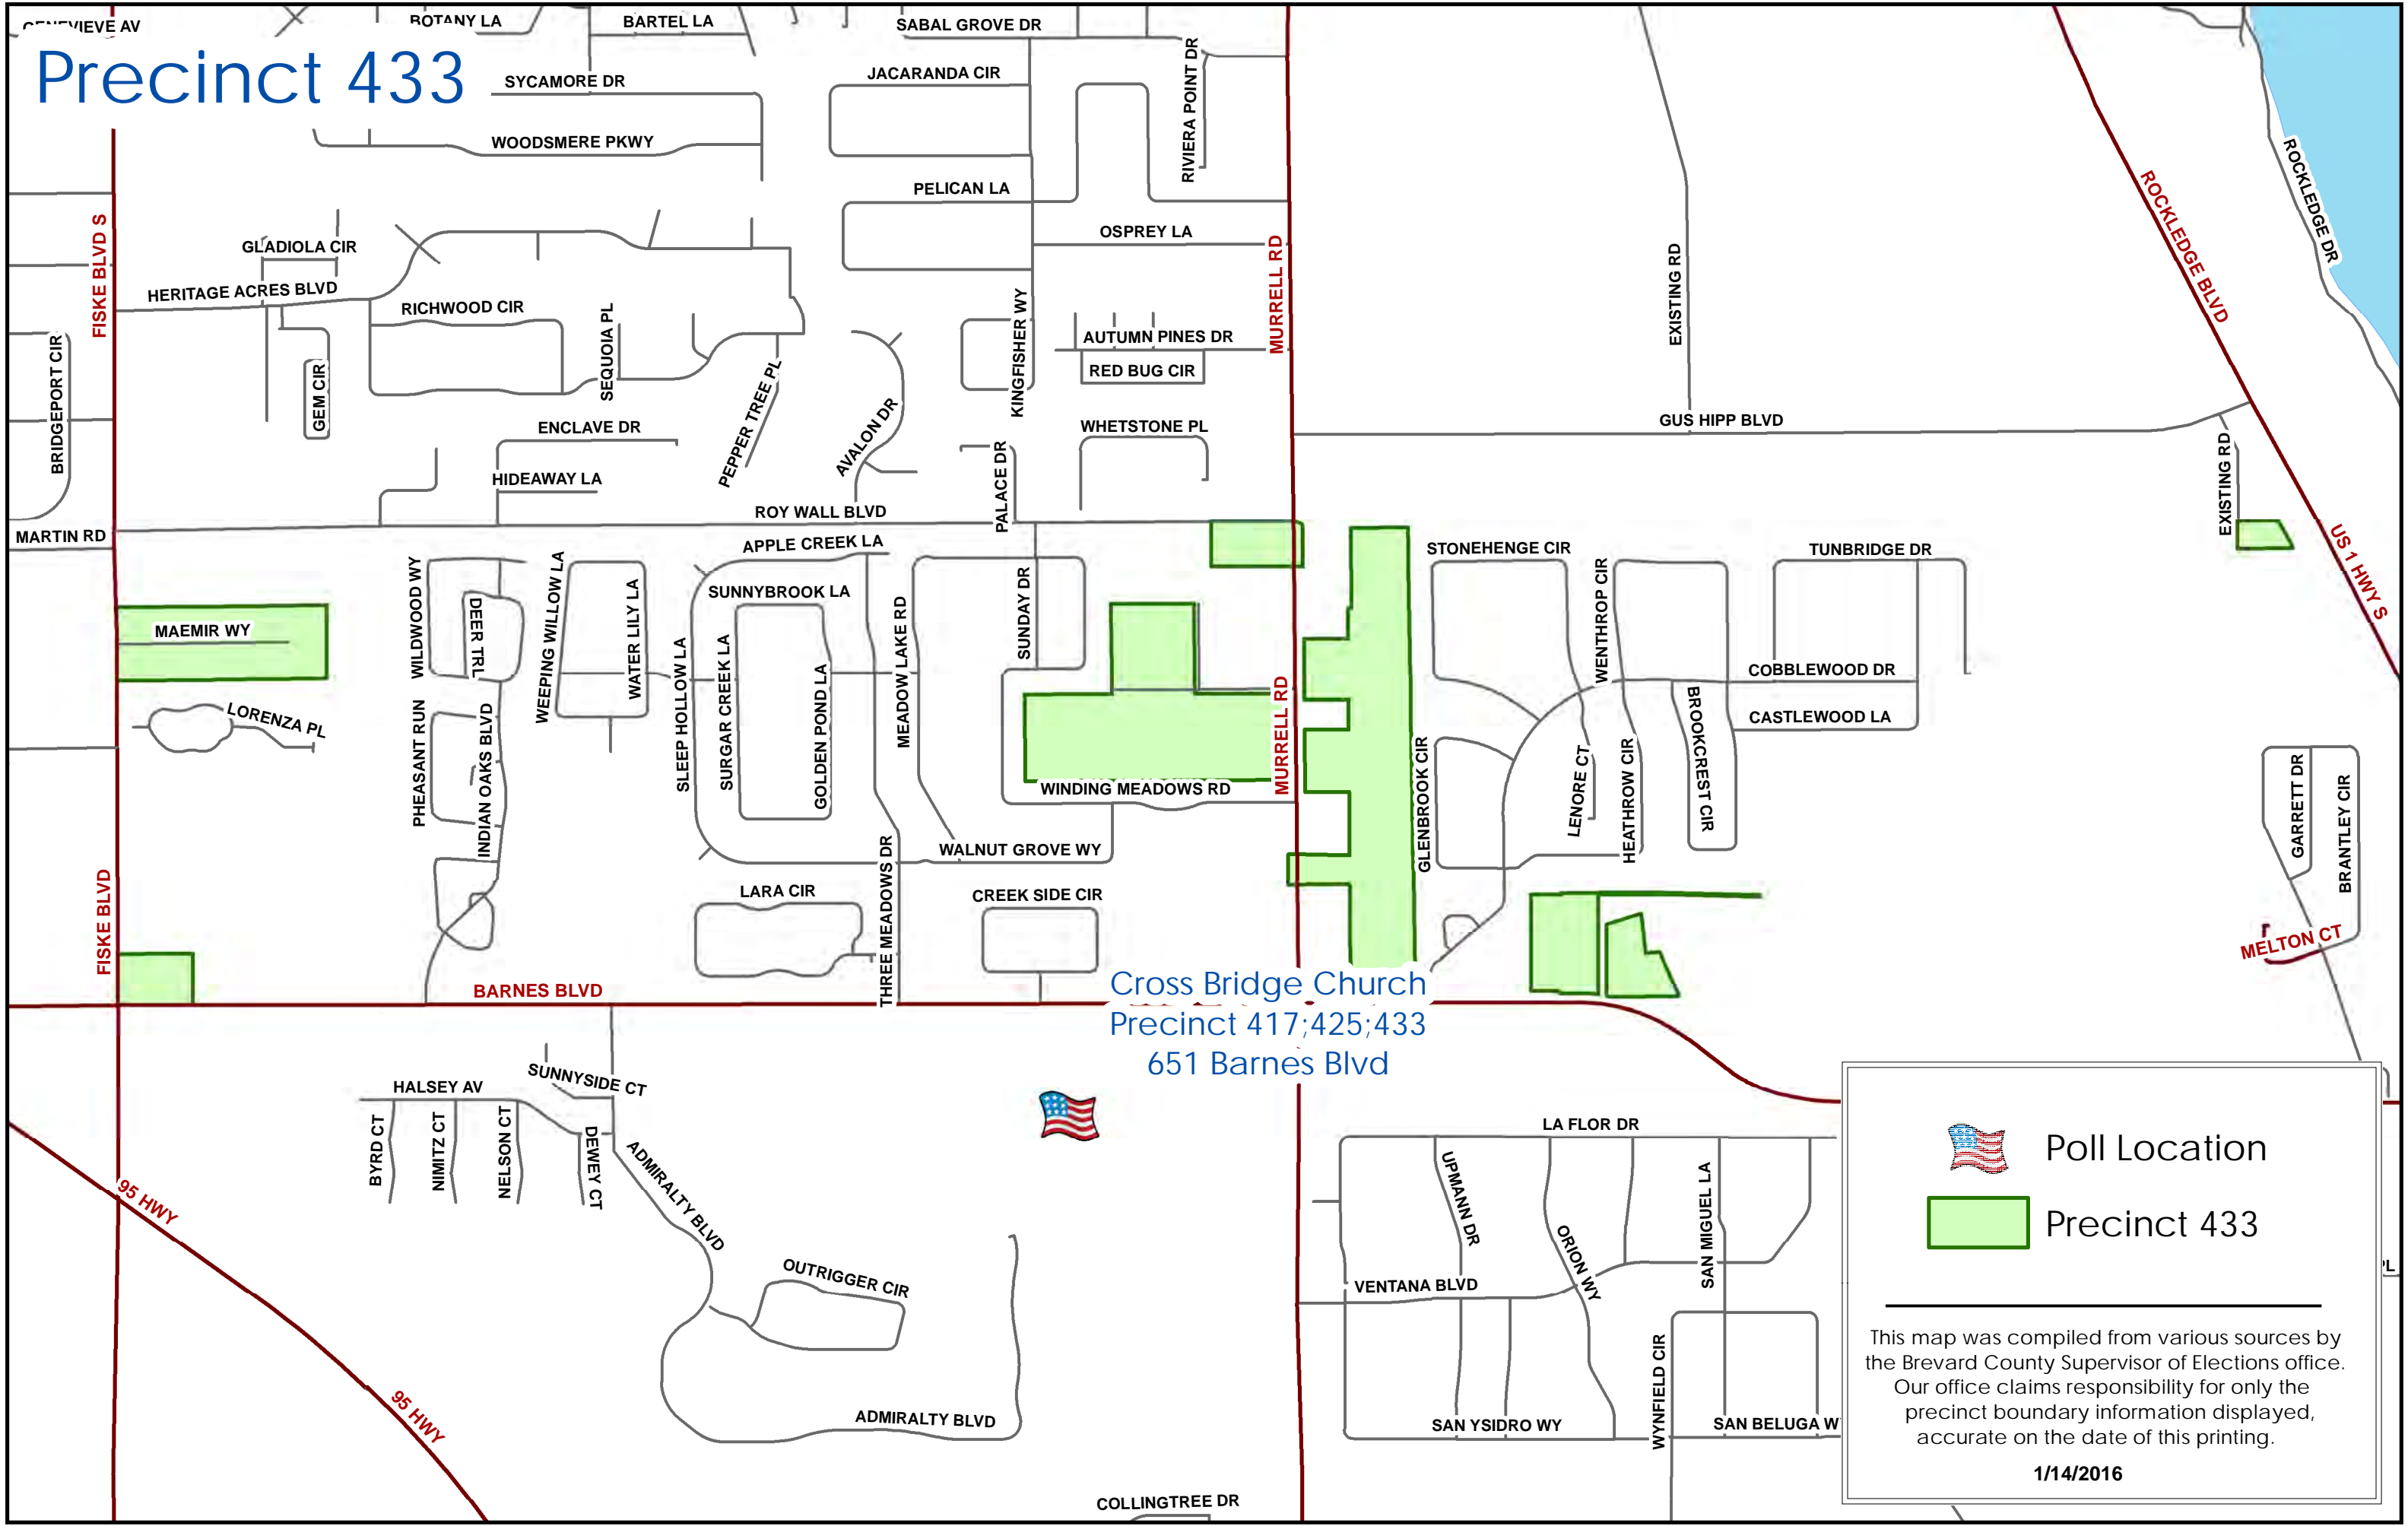

Precinct 433

Cross Bridge Church
Precinct 417;425;433
651 Barnes Blvd

 Poll Location

 Precinct 433

This map was compiled from various sources by the Brevard County Supervisor of Elections office. Our office claims responsibility for only the precinct boundary information displayed, accurate on the date of this printing.