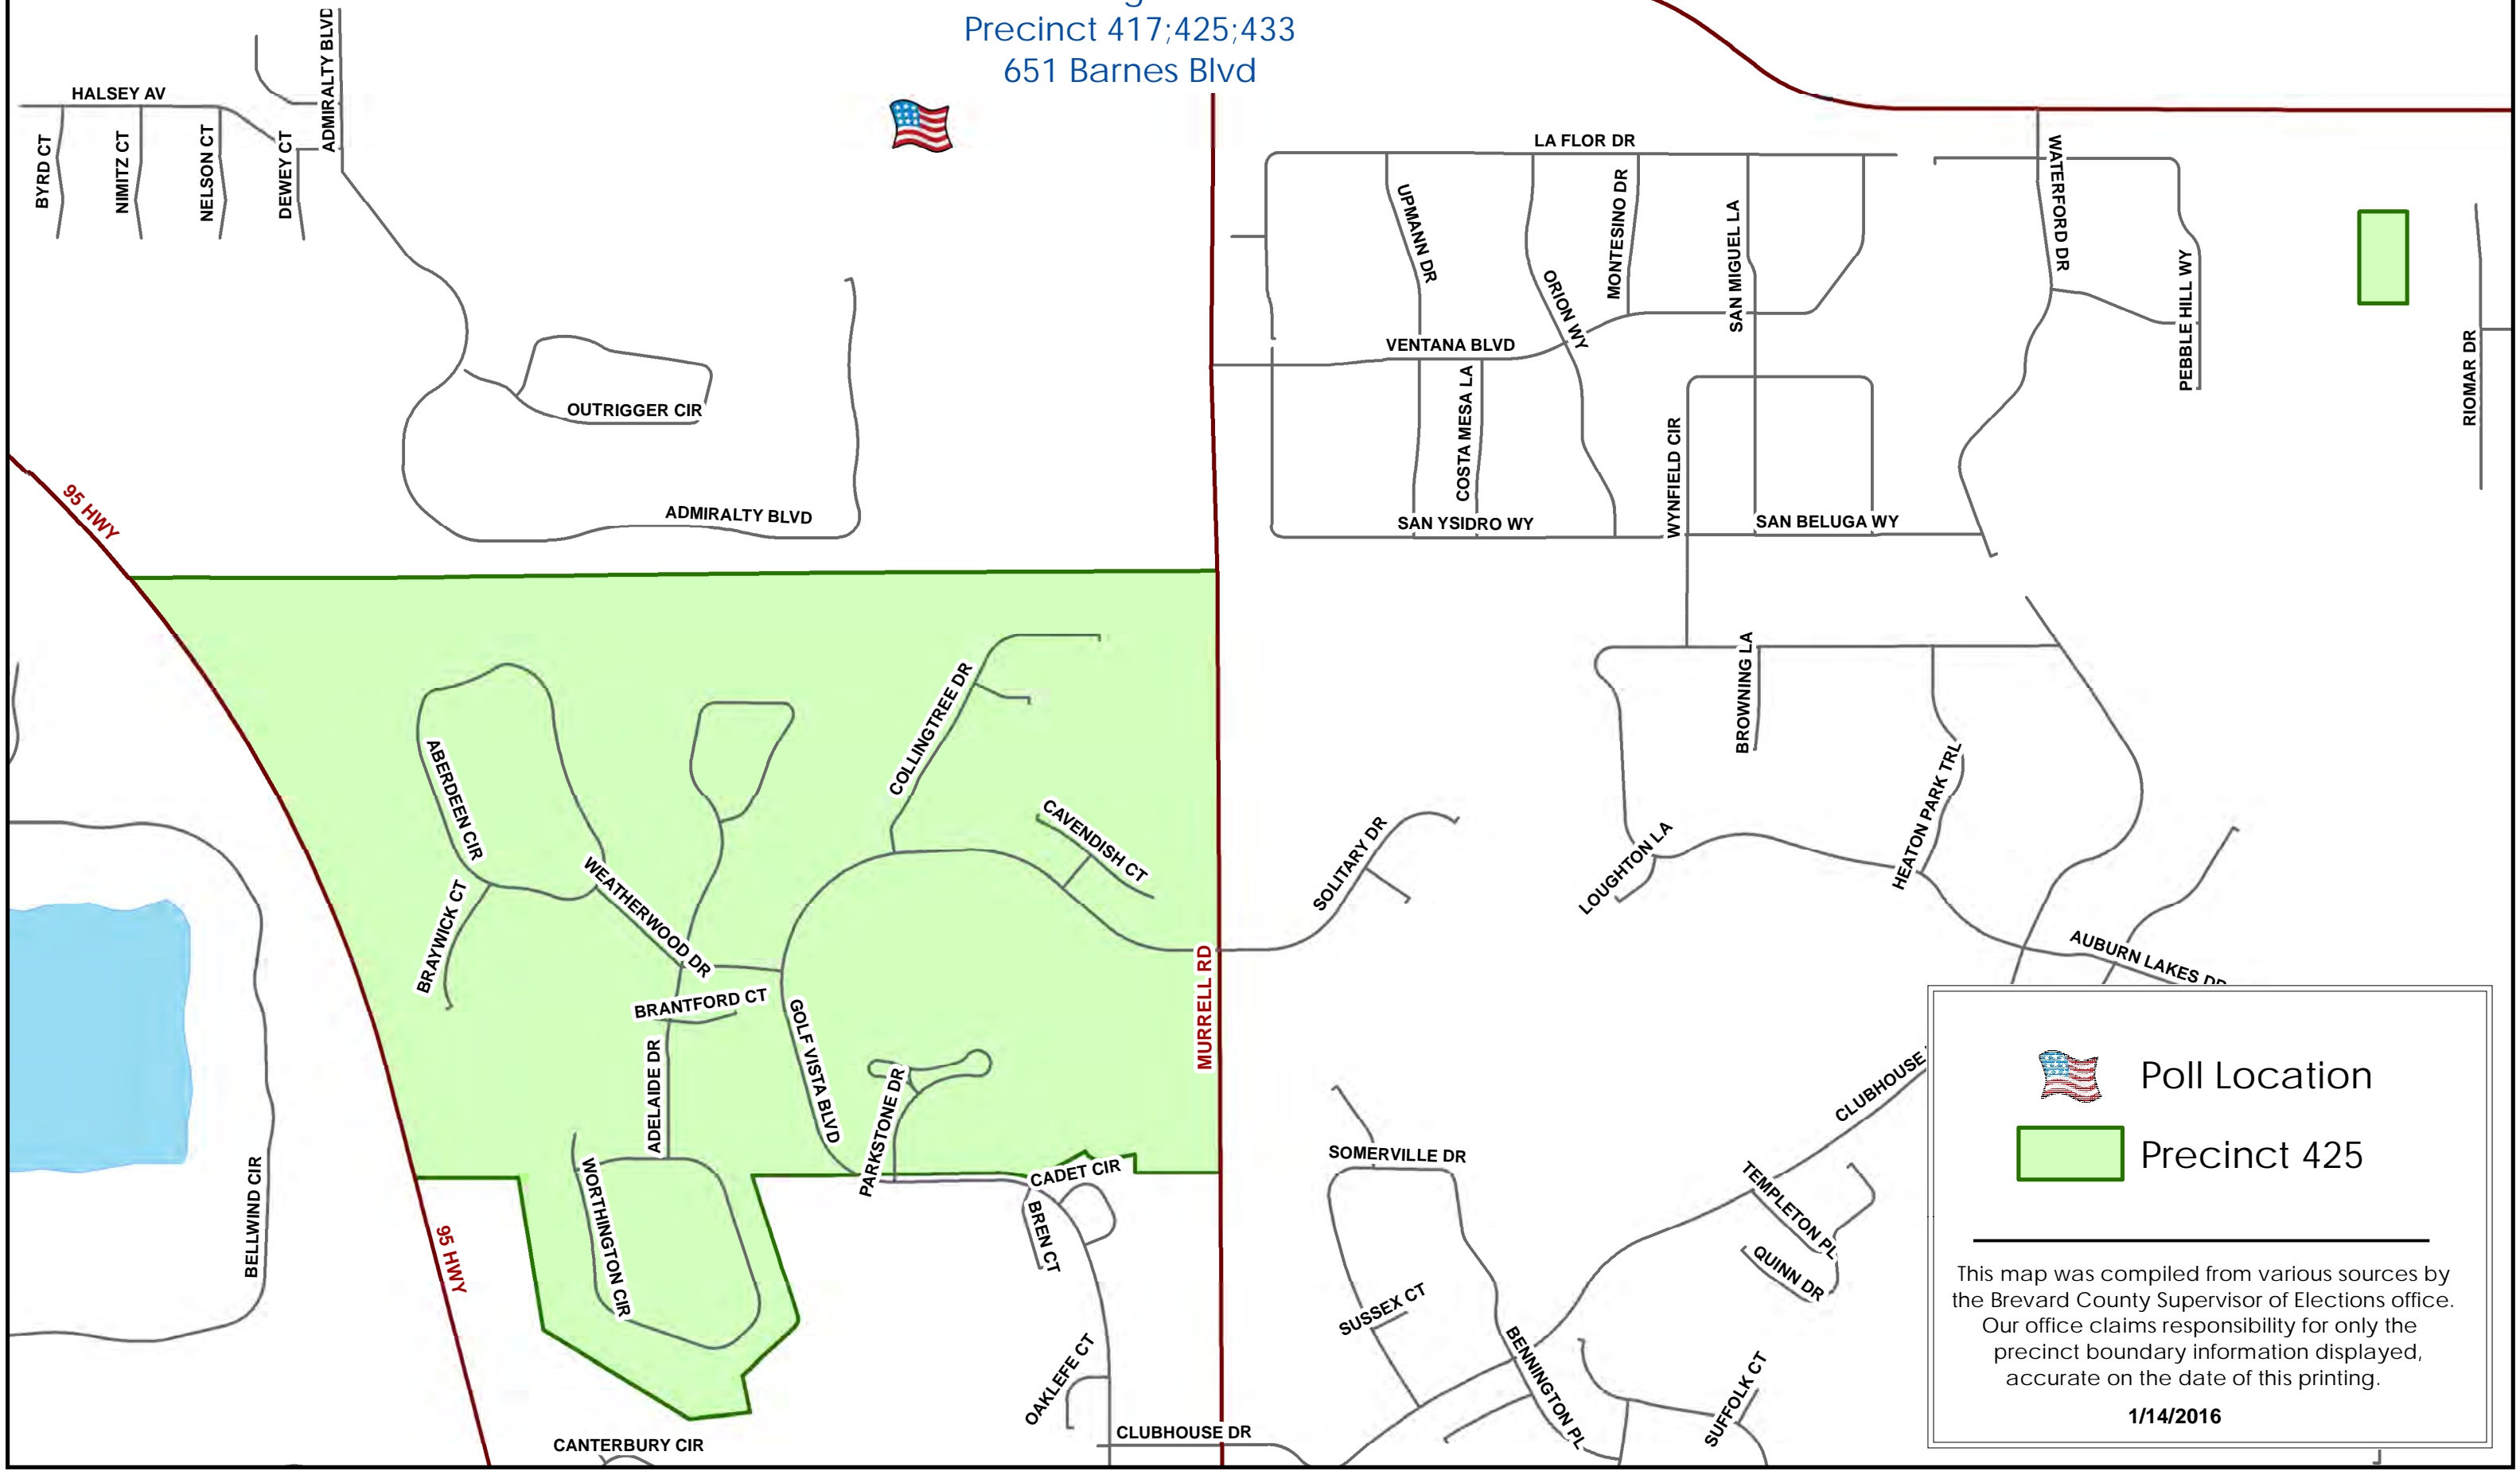

Precinct 425

CIR
/D

Cross Bridge Church
Precinct 417;425;433
651 Barnes Blvd

Poll Location

Precinct 425

This map was compiled from various sources by the Brevard County Supervisor of Elections office. Our office claims responsibility for only the precinct boundary information displayed, accurate on the date of this printing.