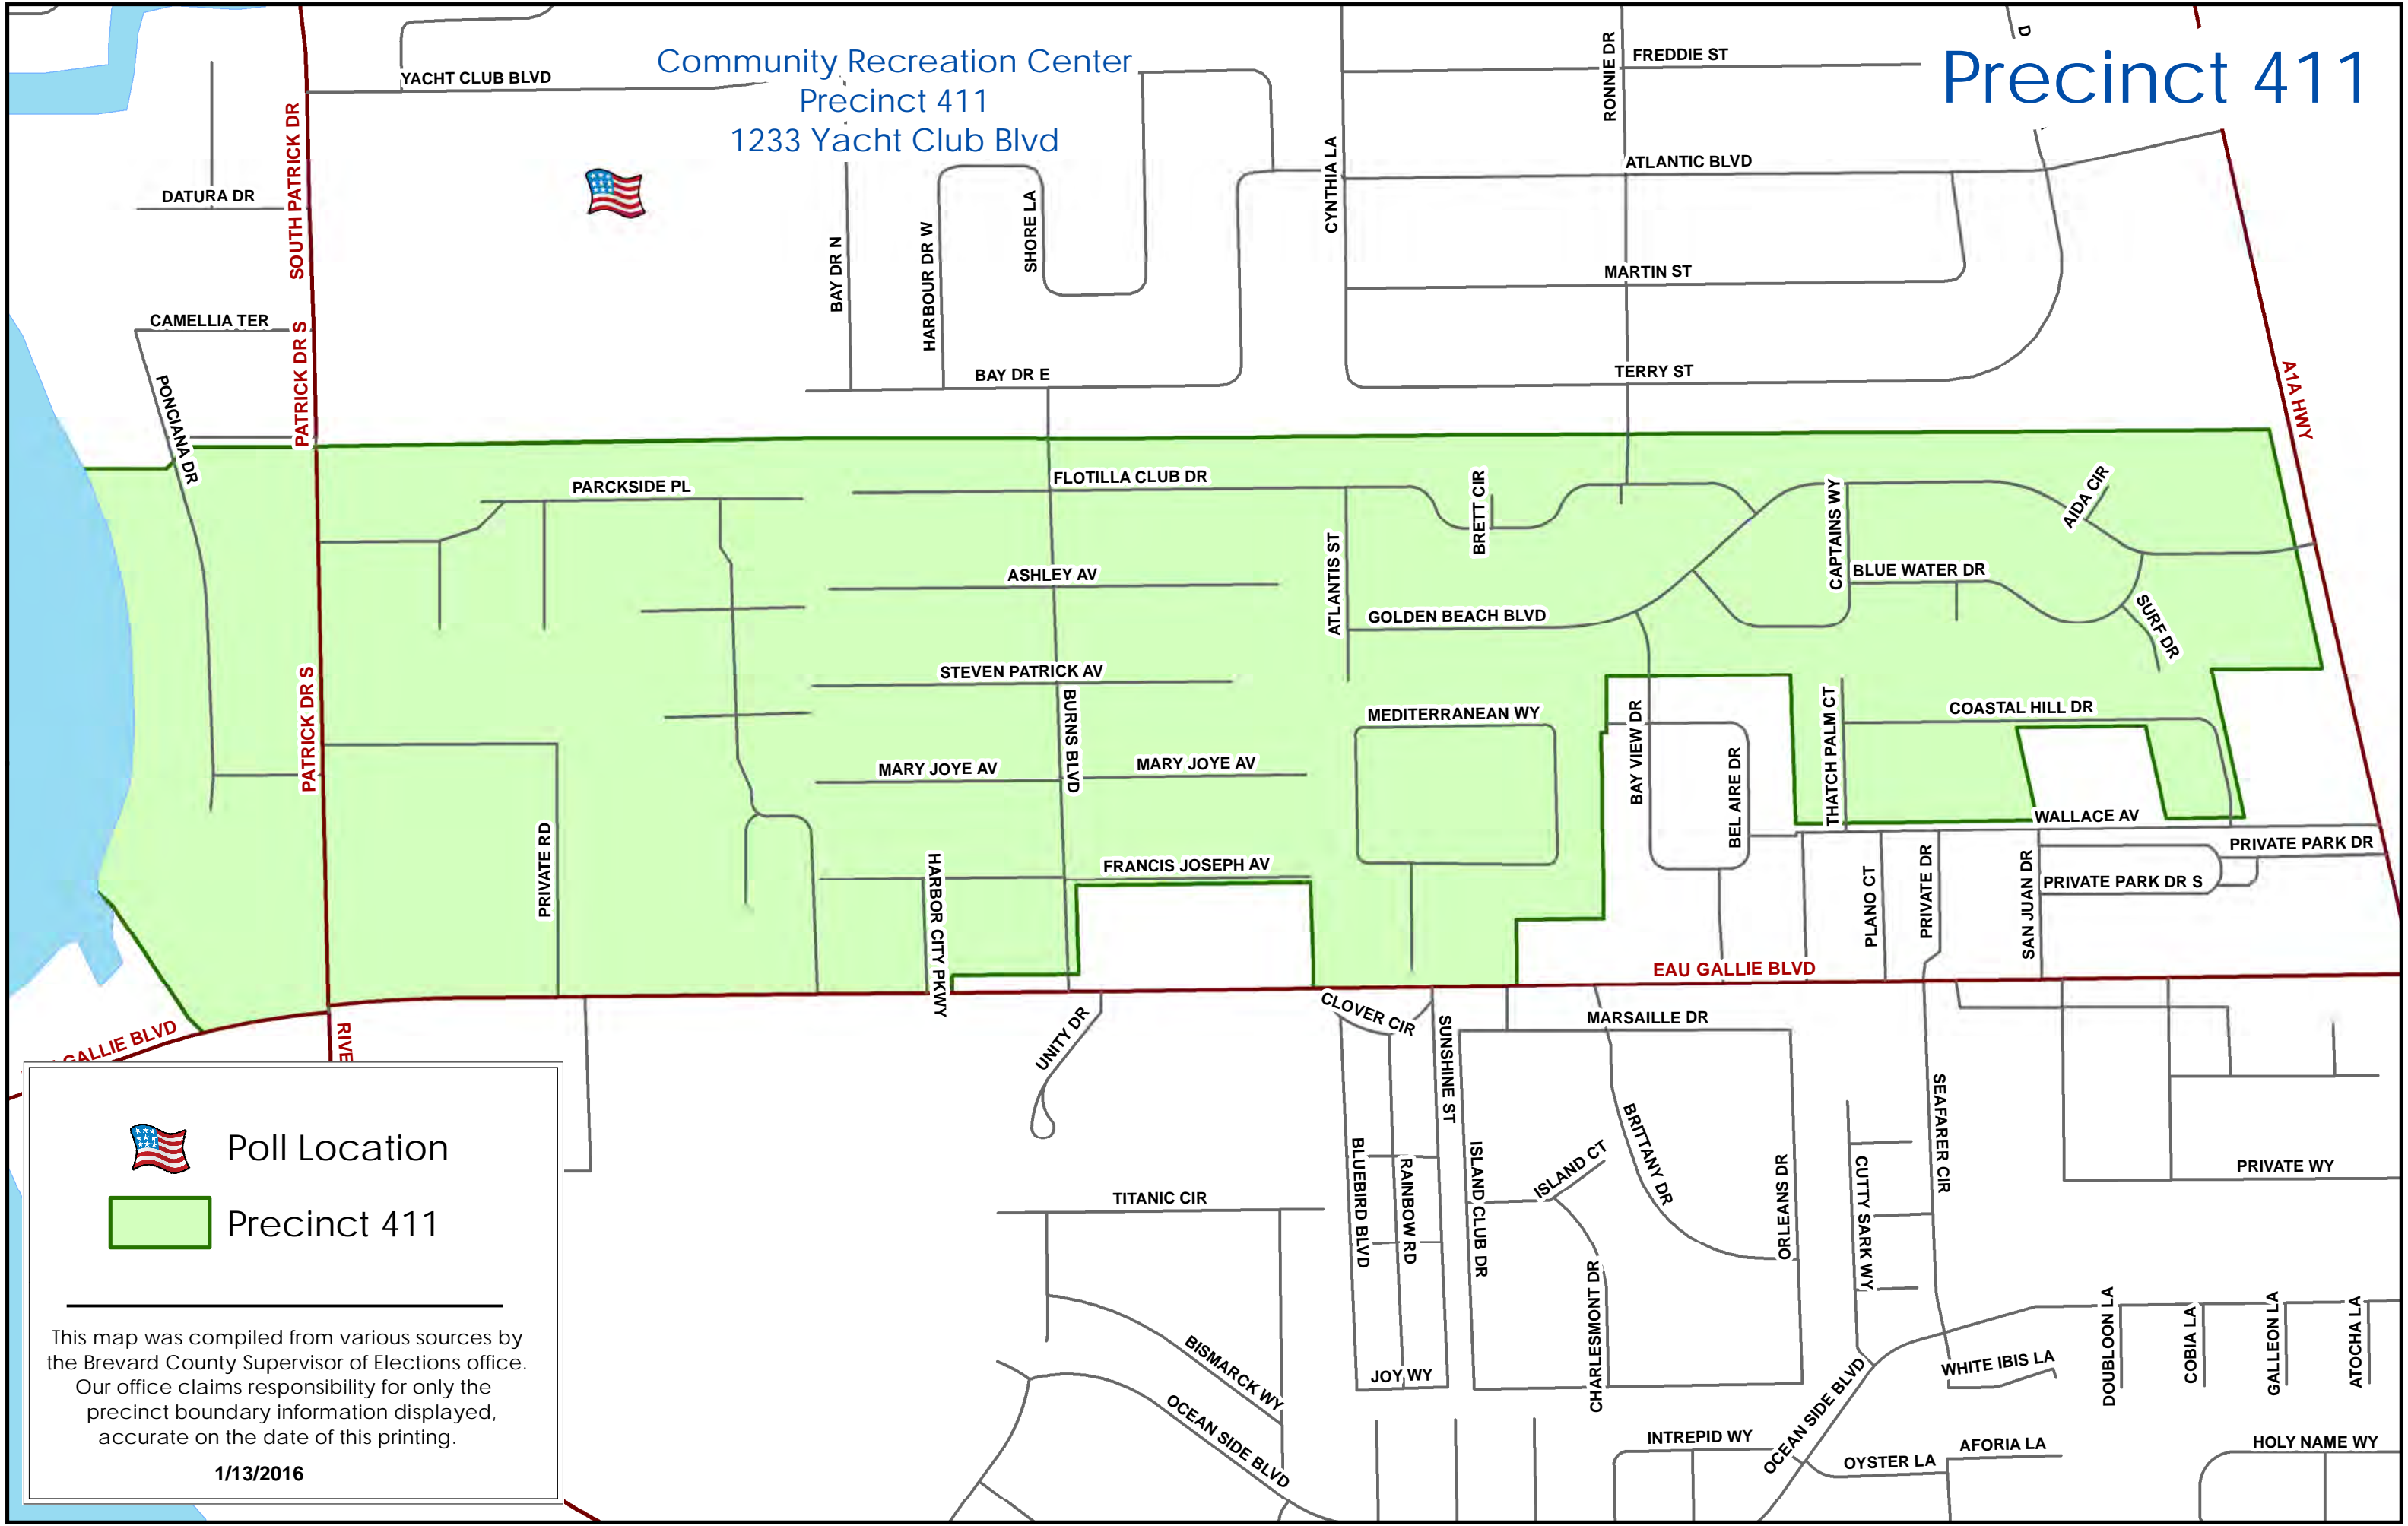

Precinct 411

Community Recreation Center
Precinct 411
1233 Yacht Club Blvd

 Poll Location

 Precinct 411

This map was compiled from various sources by the Brevard County Supervisor of Elections office. Our office claims responsibility for only the precinct boundary information displayed, accurate on the date of this printing.