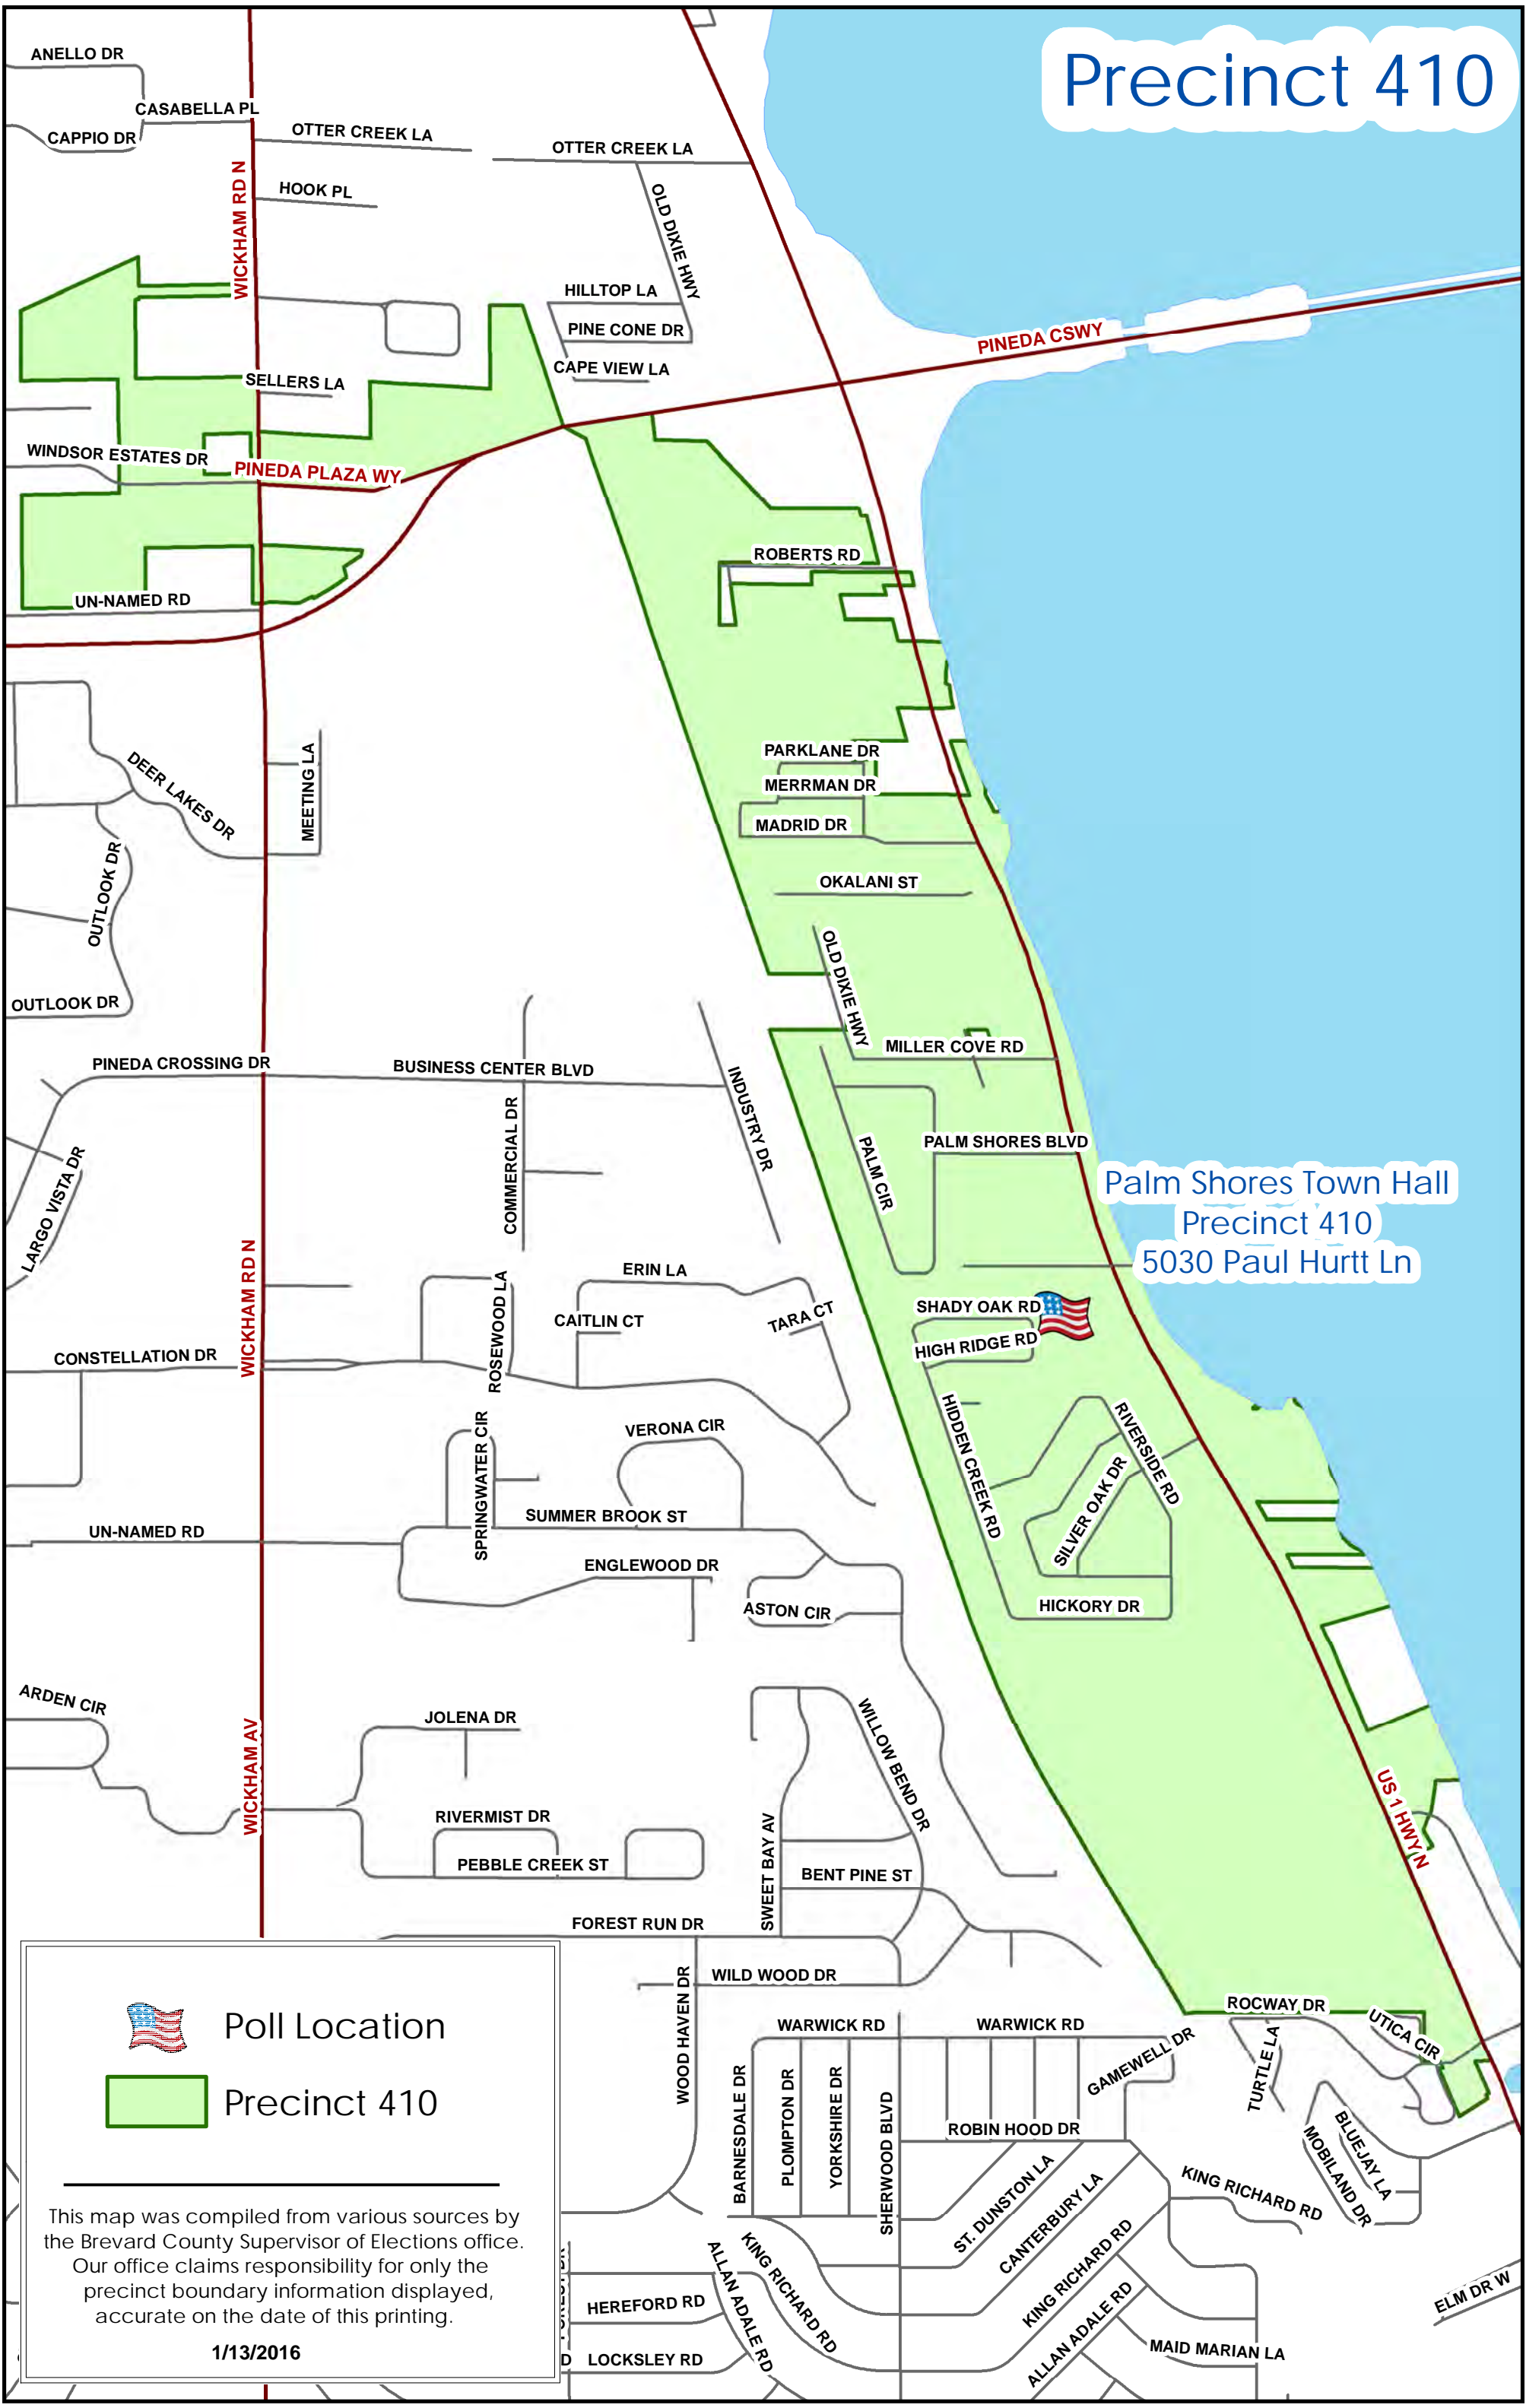

# Precinct 410

Palm Shores Town Hall  
Precinct 410  
5030 Paul Hurtt Ln

 Poll Location

 Precinct 410

---

This map was compiled from various sources by the Brevard County Supervisor of Elections office. Our office claims responsibility for only the precinct boundary information displayed, accurate on the date of this printing.