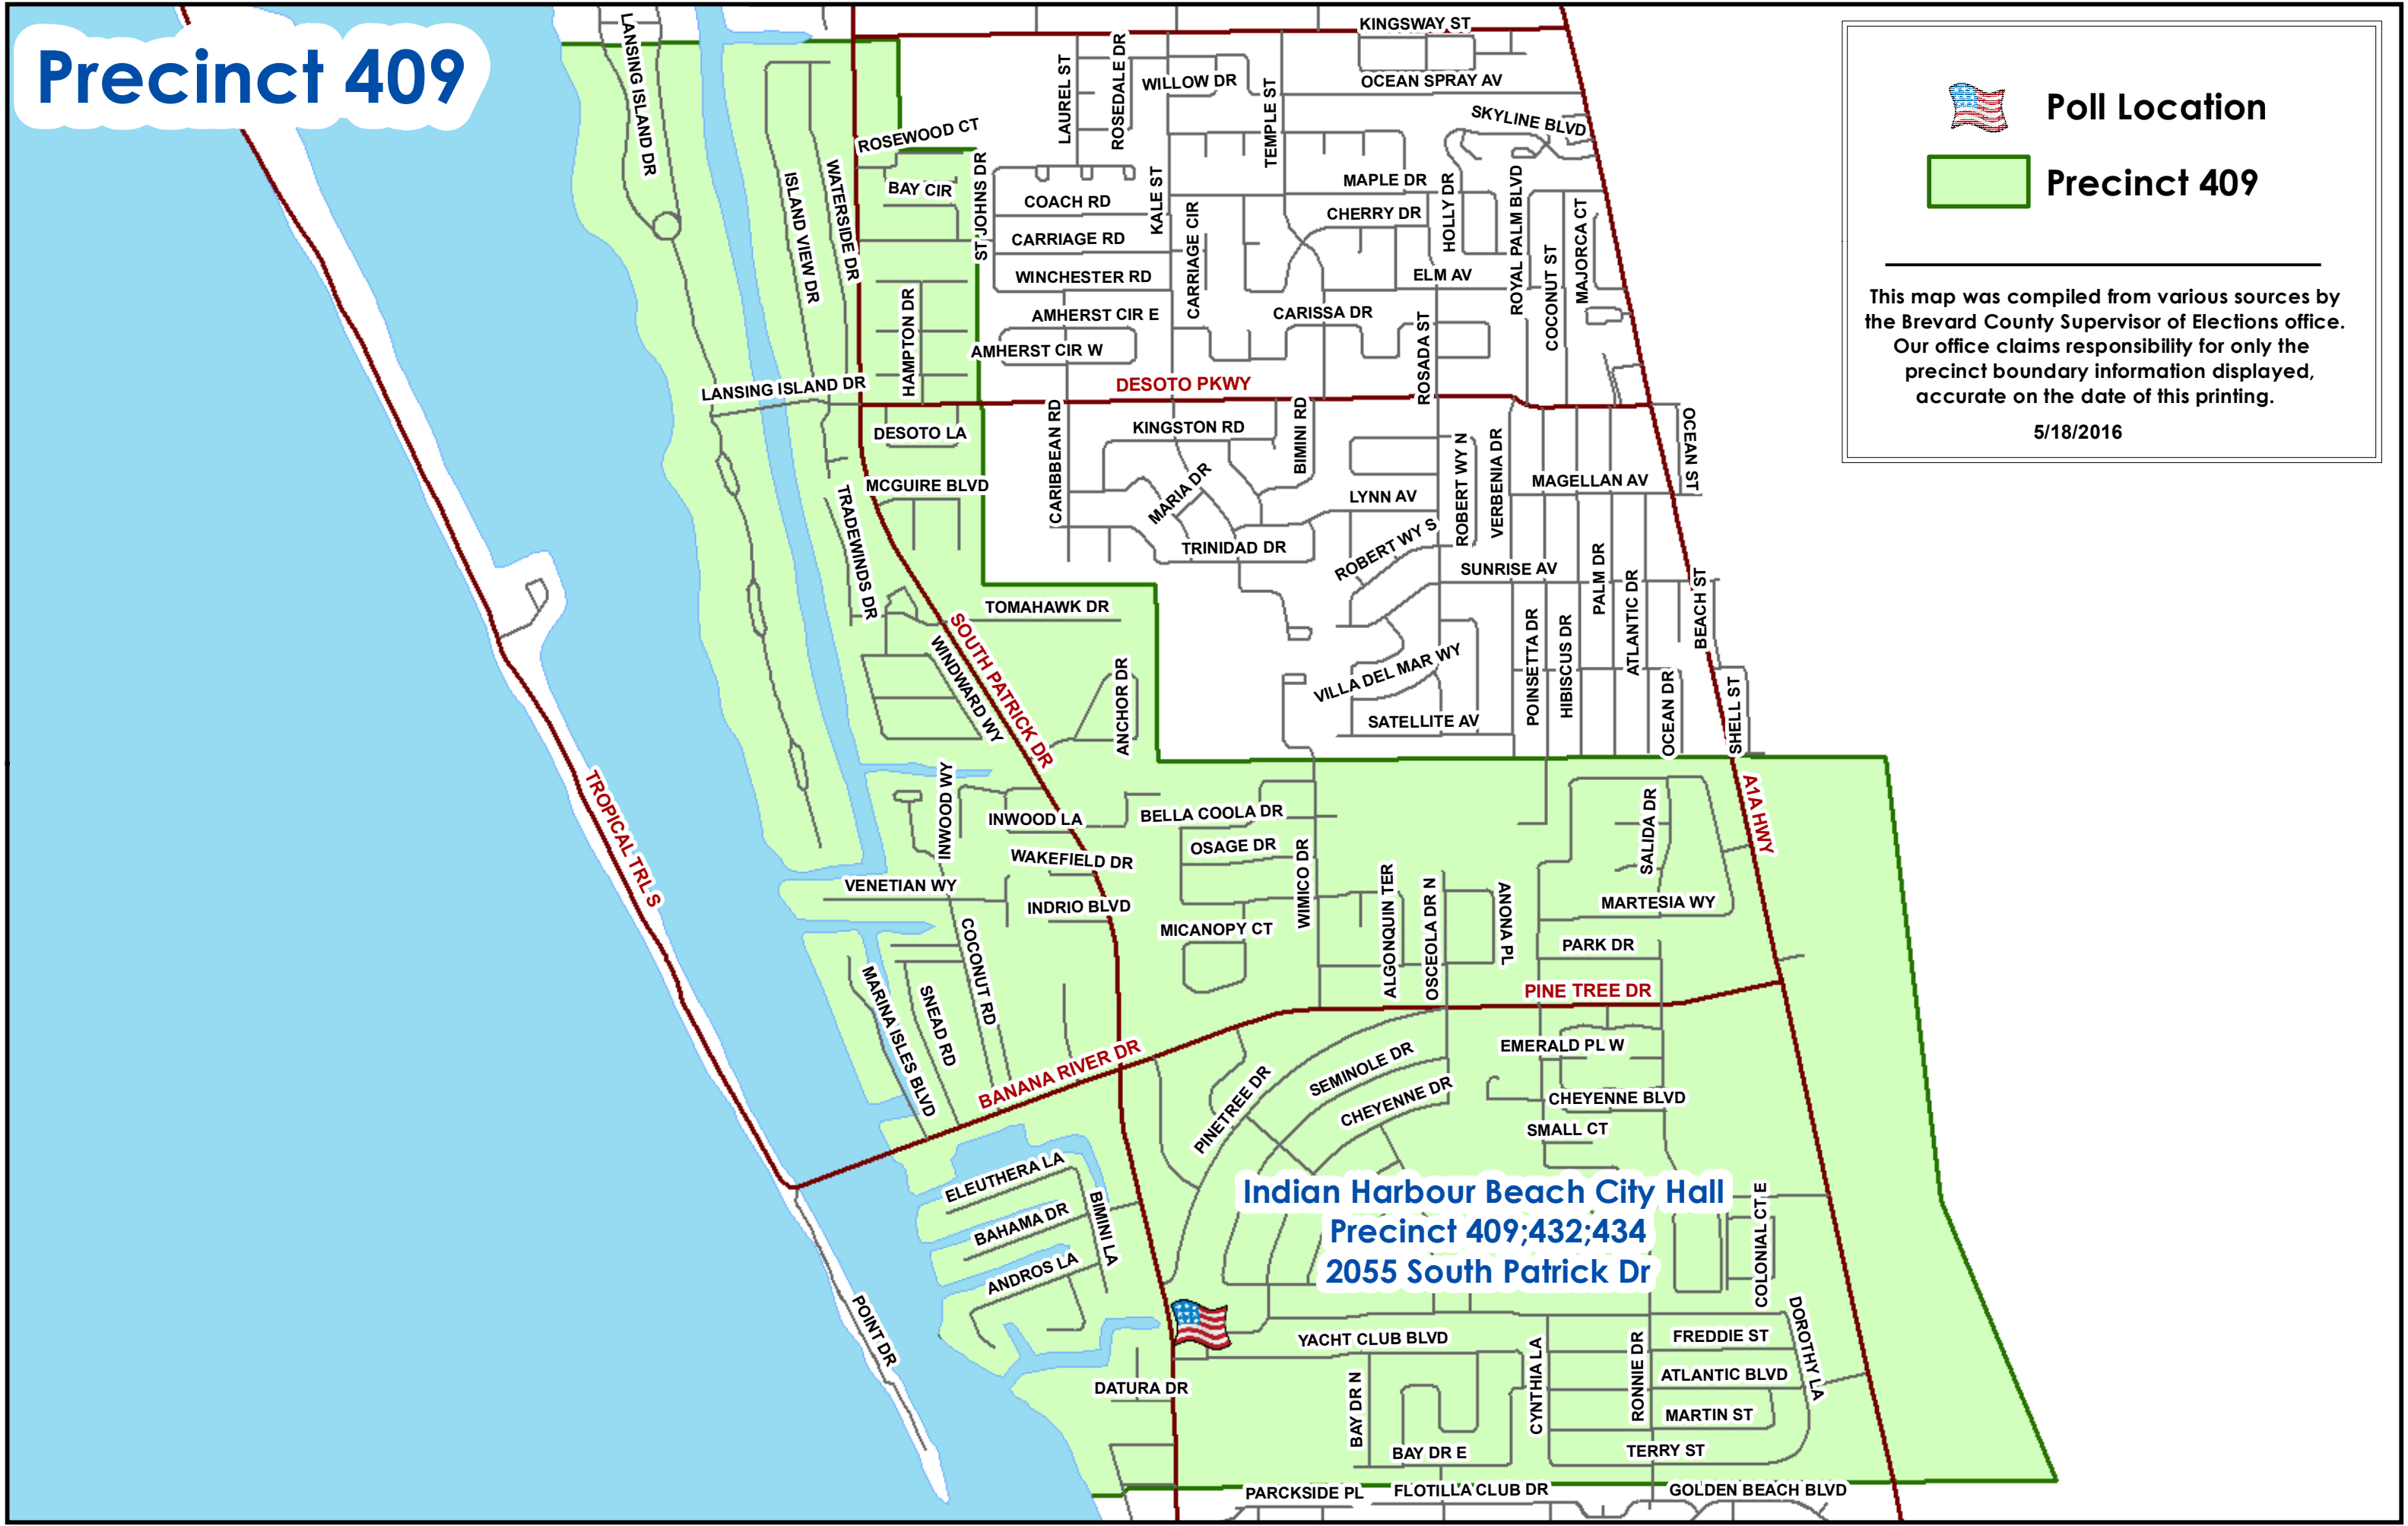

# Precinct 409

Poll Location

Precinct 409

This map was compiled from various sources by the Brevard County Supervisor of Elections office. Our office claims responsibility for only the precinct boundary information displayed, accurate on the date of this printing.

5/18/2016

**Indian Harbour Beach City Hall**  
**Precinct 409; 432; 434**  
**2055 South Patrick Dr**