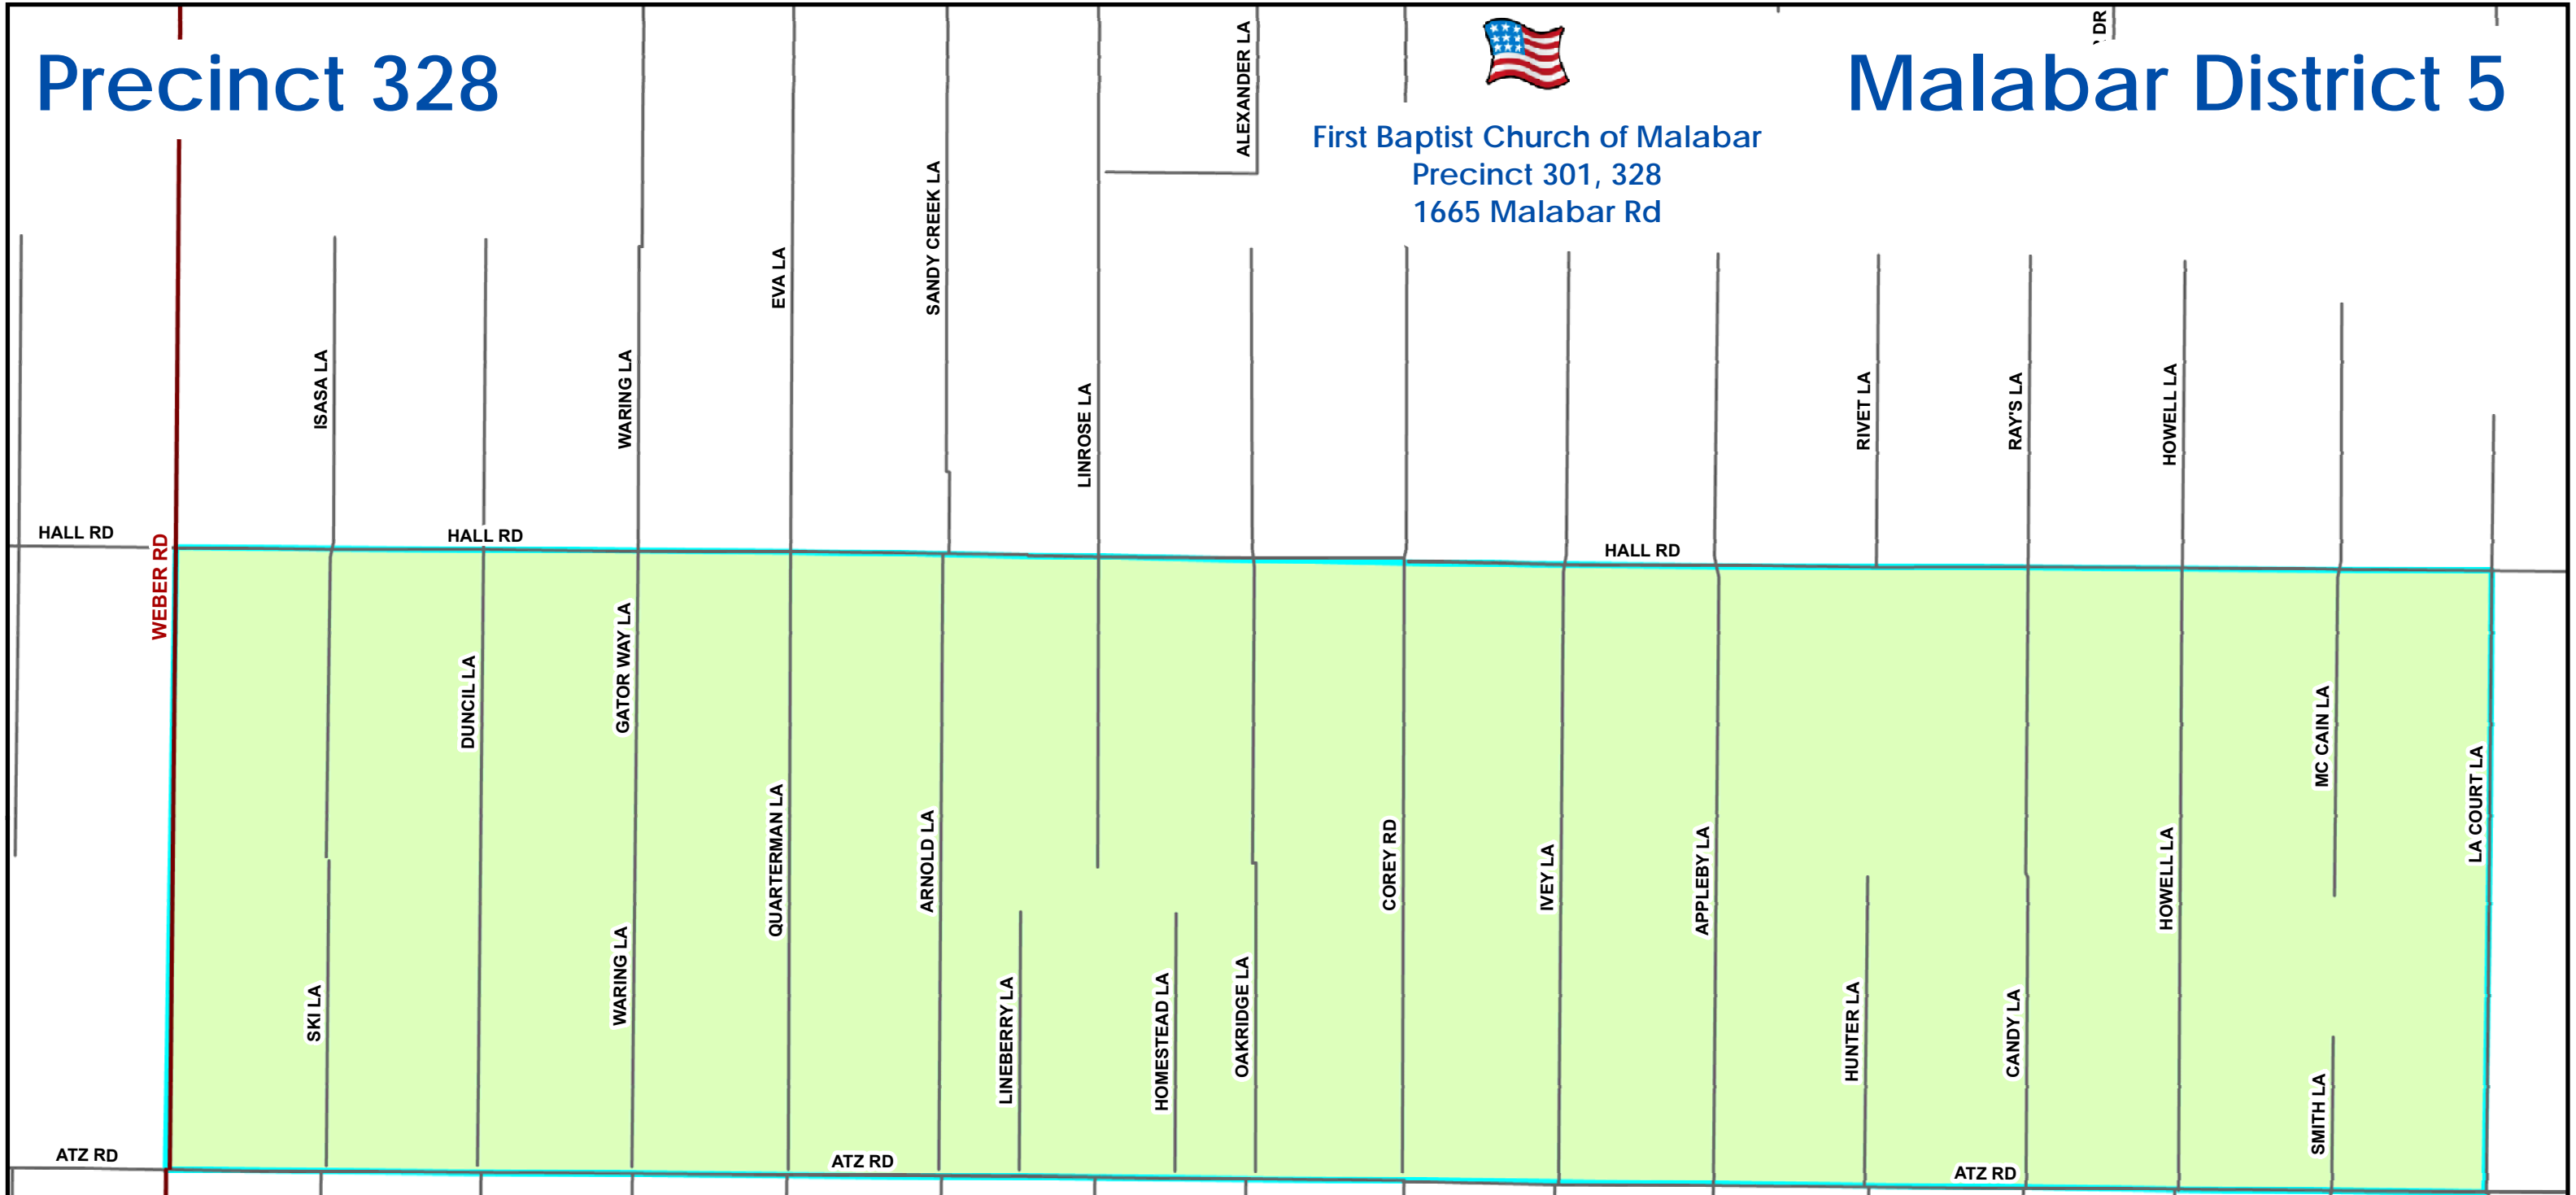

Precinct 328

Malabar District 5

First Baptist Church of Malabar
Precinct 301, 328
1665 Malabar Rd

Poll Location

Precinct 328

This map was compiled from various sources by the Brevard County Supervisor of Elections office. Our office claims responsibility for only the precinct boundary information displayed, accurate on the date of this printing.

6/2/2017

0 0.075 0.15 0.3 Miles