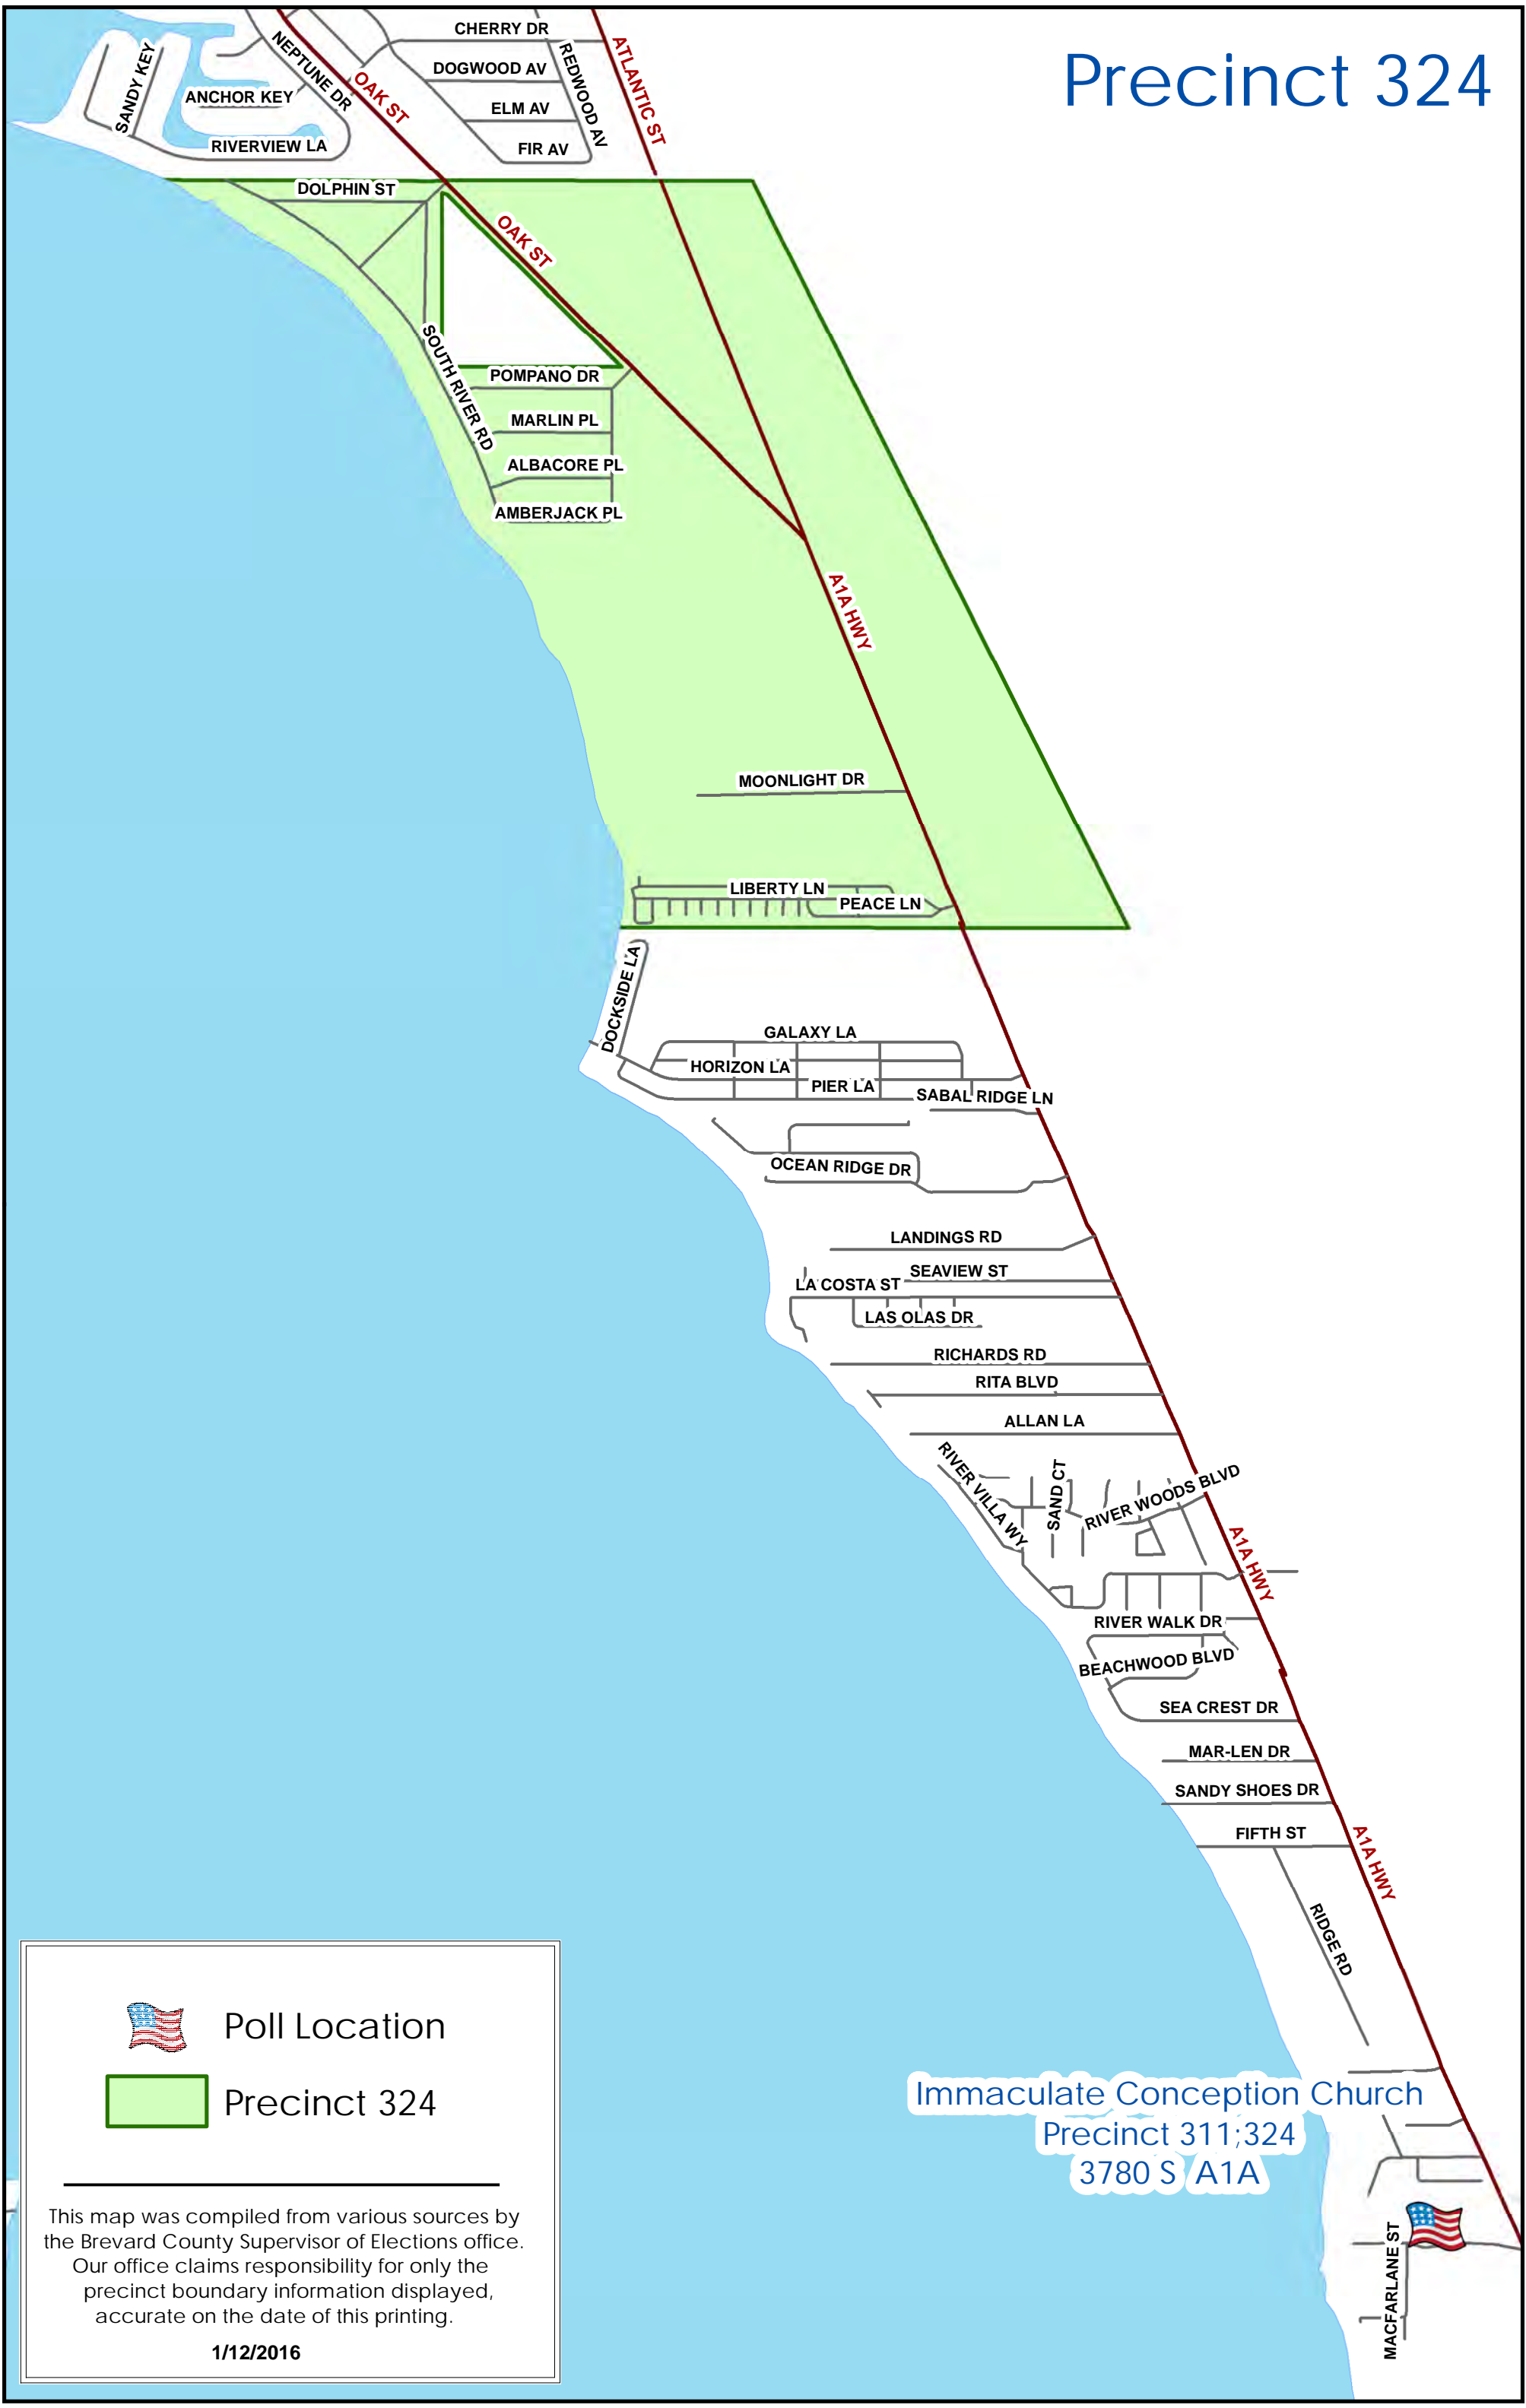

Precinct 324

Poll Location

Precinct 324

This map was compiled from various sources by the Brevard County Supervisor of Elections office. Our office claims responsibility for only the precinct boundary information displayed, accurate on the date of this printing.

1/12/2016

Immaculate Conception Church
Precinct 311;324
3780 S A1A

MACFARLANE ST