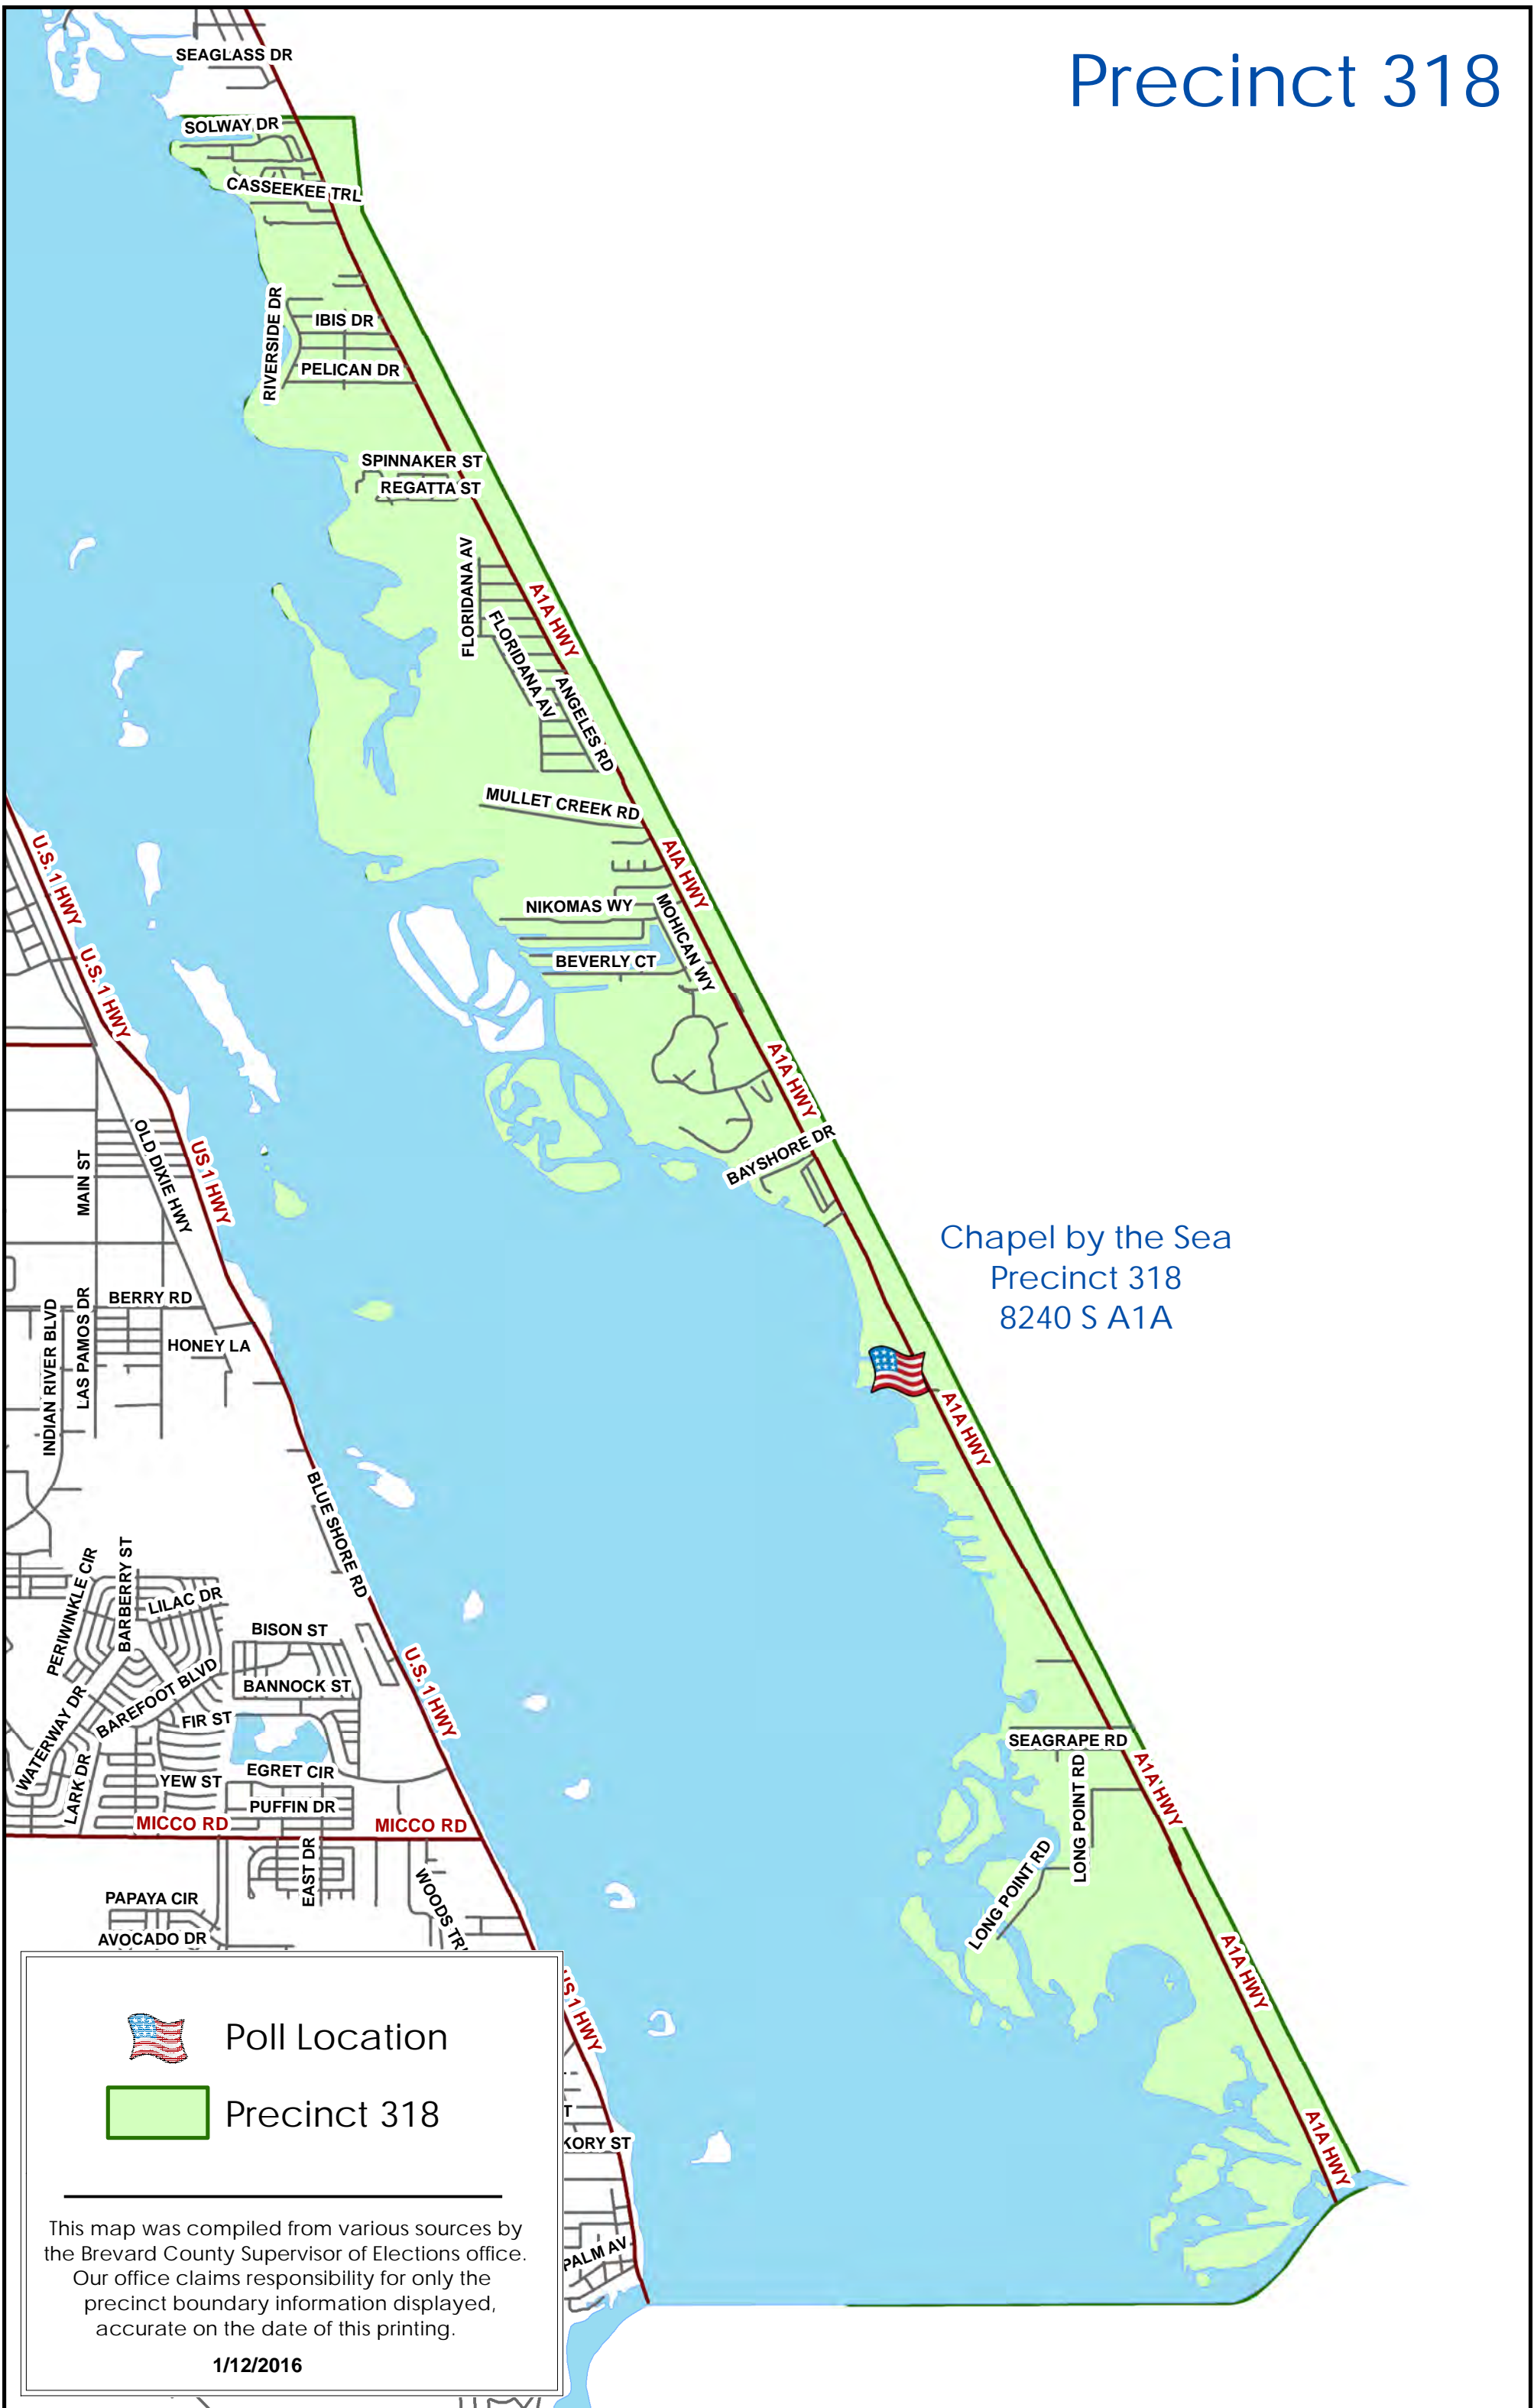

Precinct 318

Chapel by the Sea
Precinct 318
8240 S A1A

 Poll Location

 Precinct 318

This map was compiled from various sources by the Brevard County Supervisor of Elections office. Our office claims responsibility for only the precinct boundary information displayed, accurate on the date of this printing.