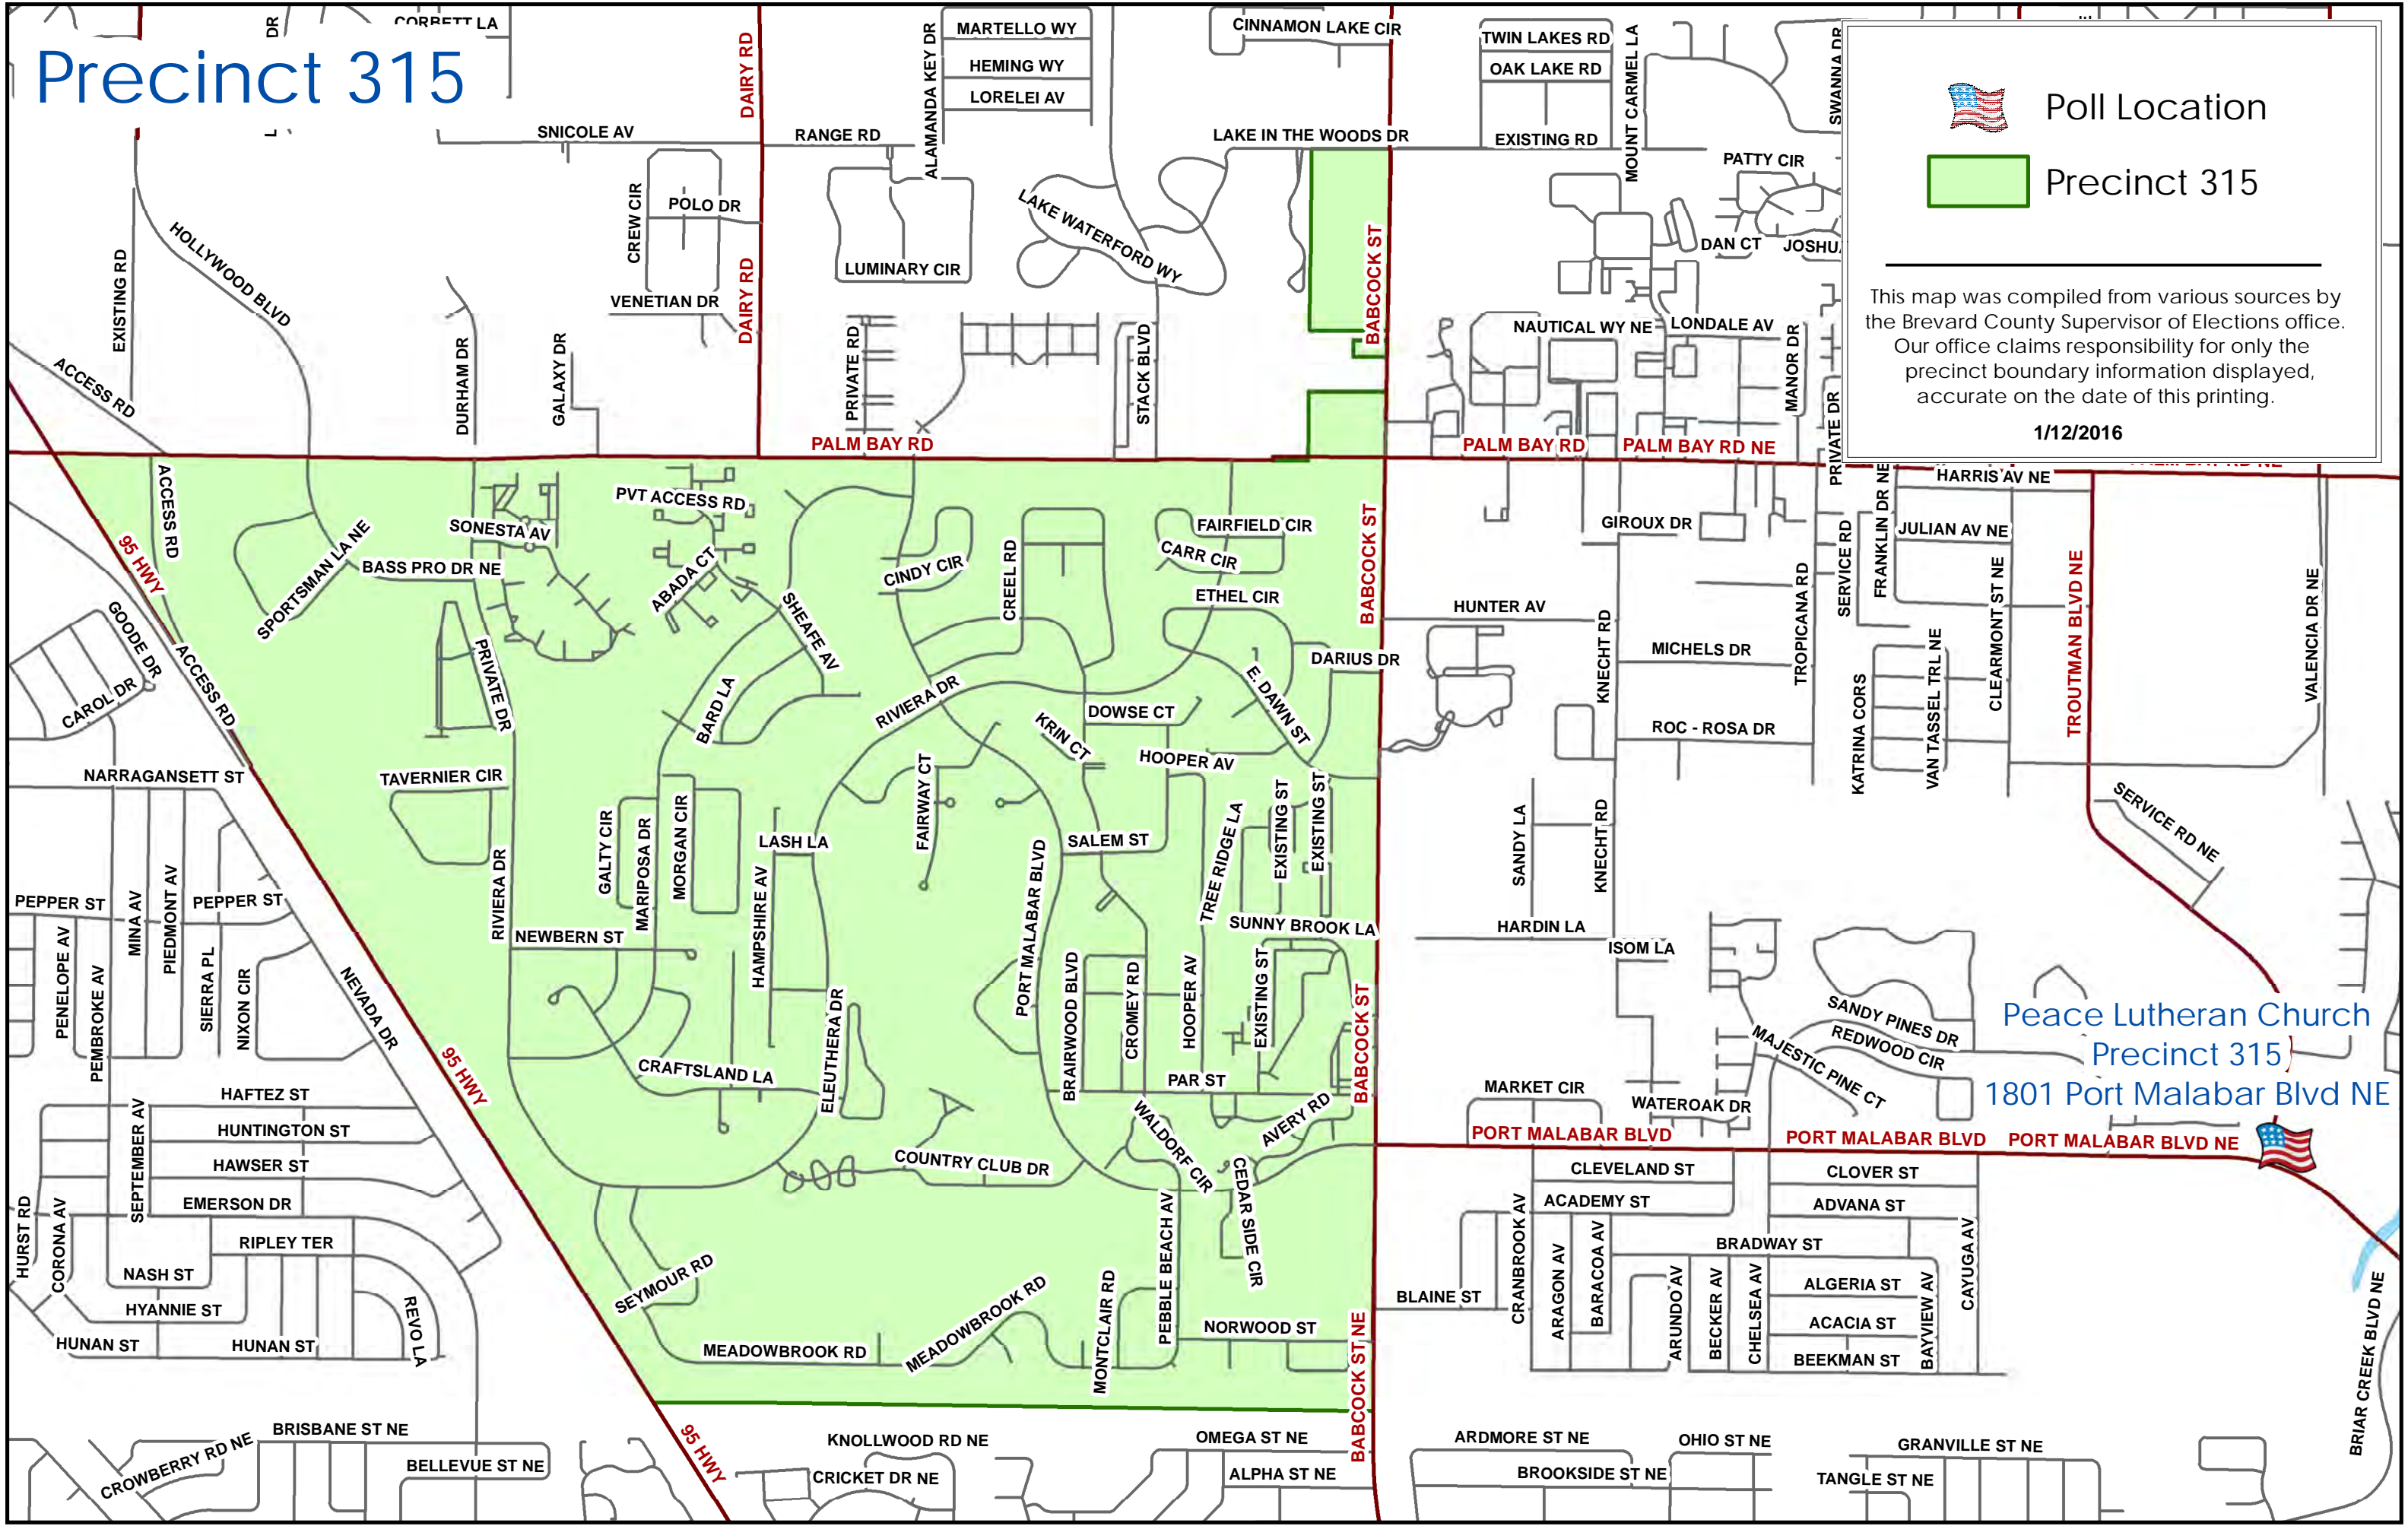

# Precinct 315

Poll Location

Precinct 315

This map was compiled from various sources by the Brevard County Supervisor of Elections office. Our office claims responsibility for only the precinct boundary information displayed, accurate on the date of this printing.

1/12/2016

Peace Lutheran Church  
Precinct 315  
1801 Port Malabar Blvd NE