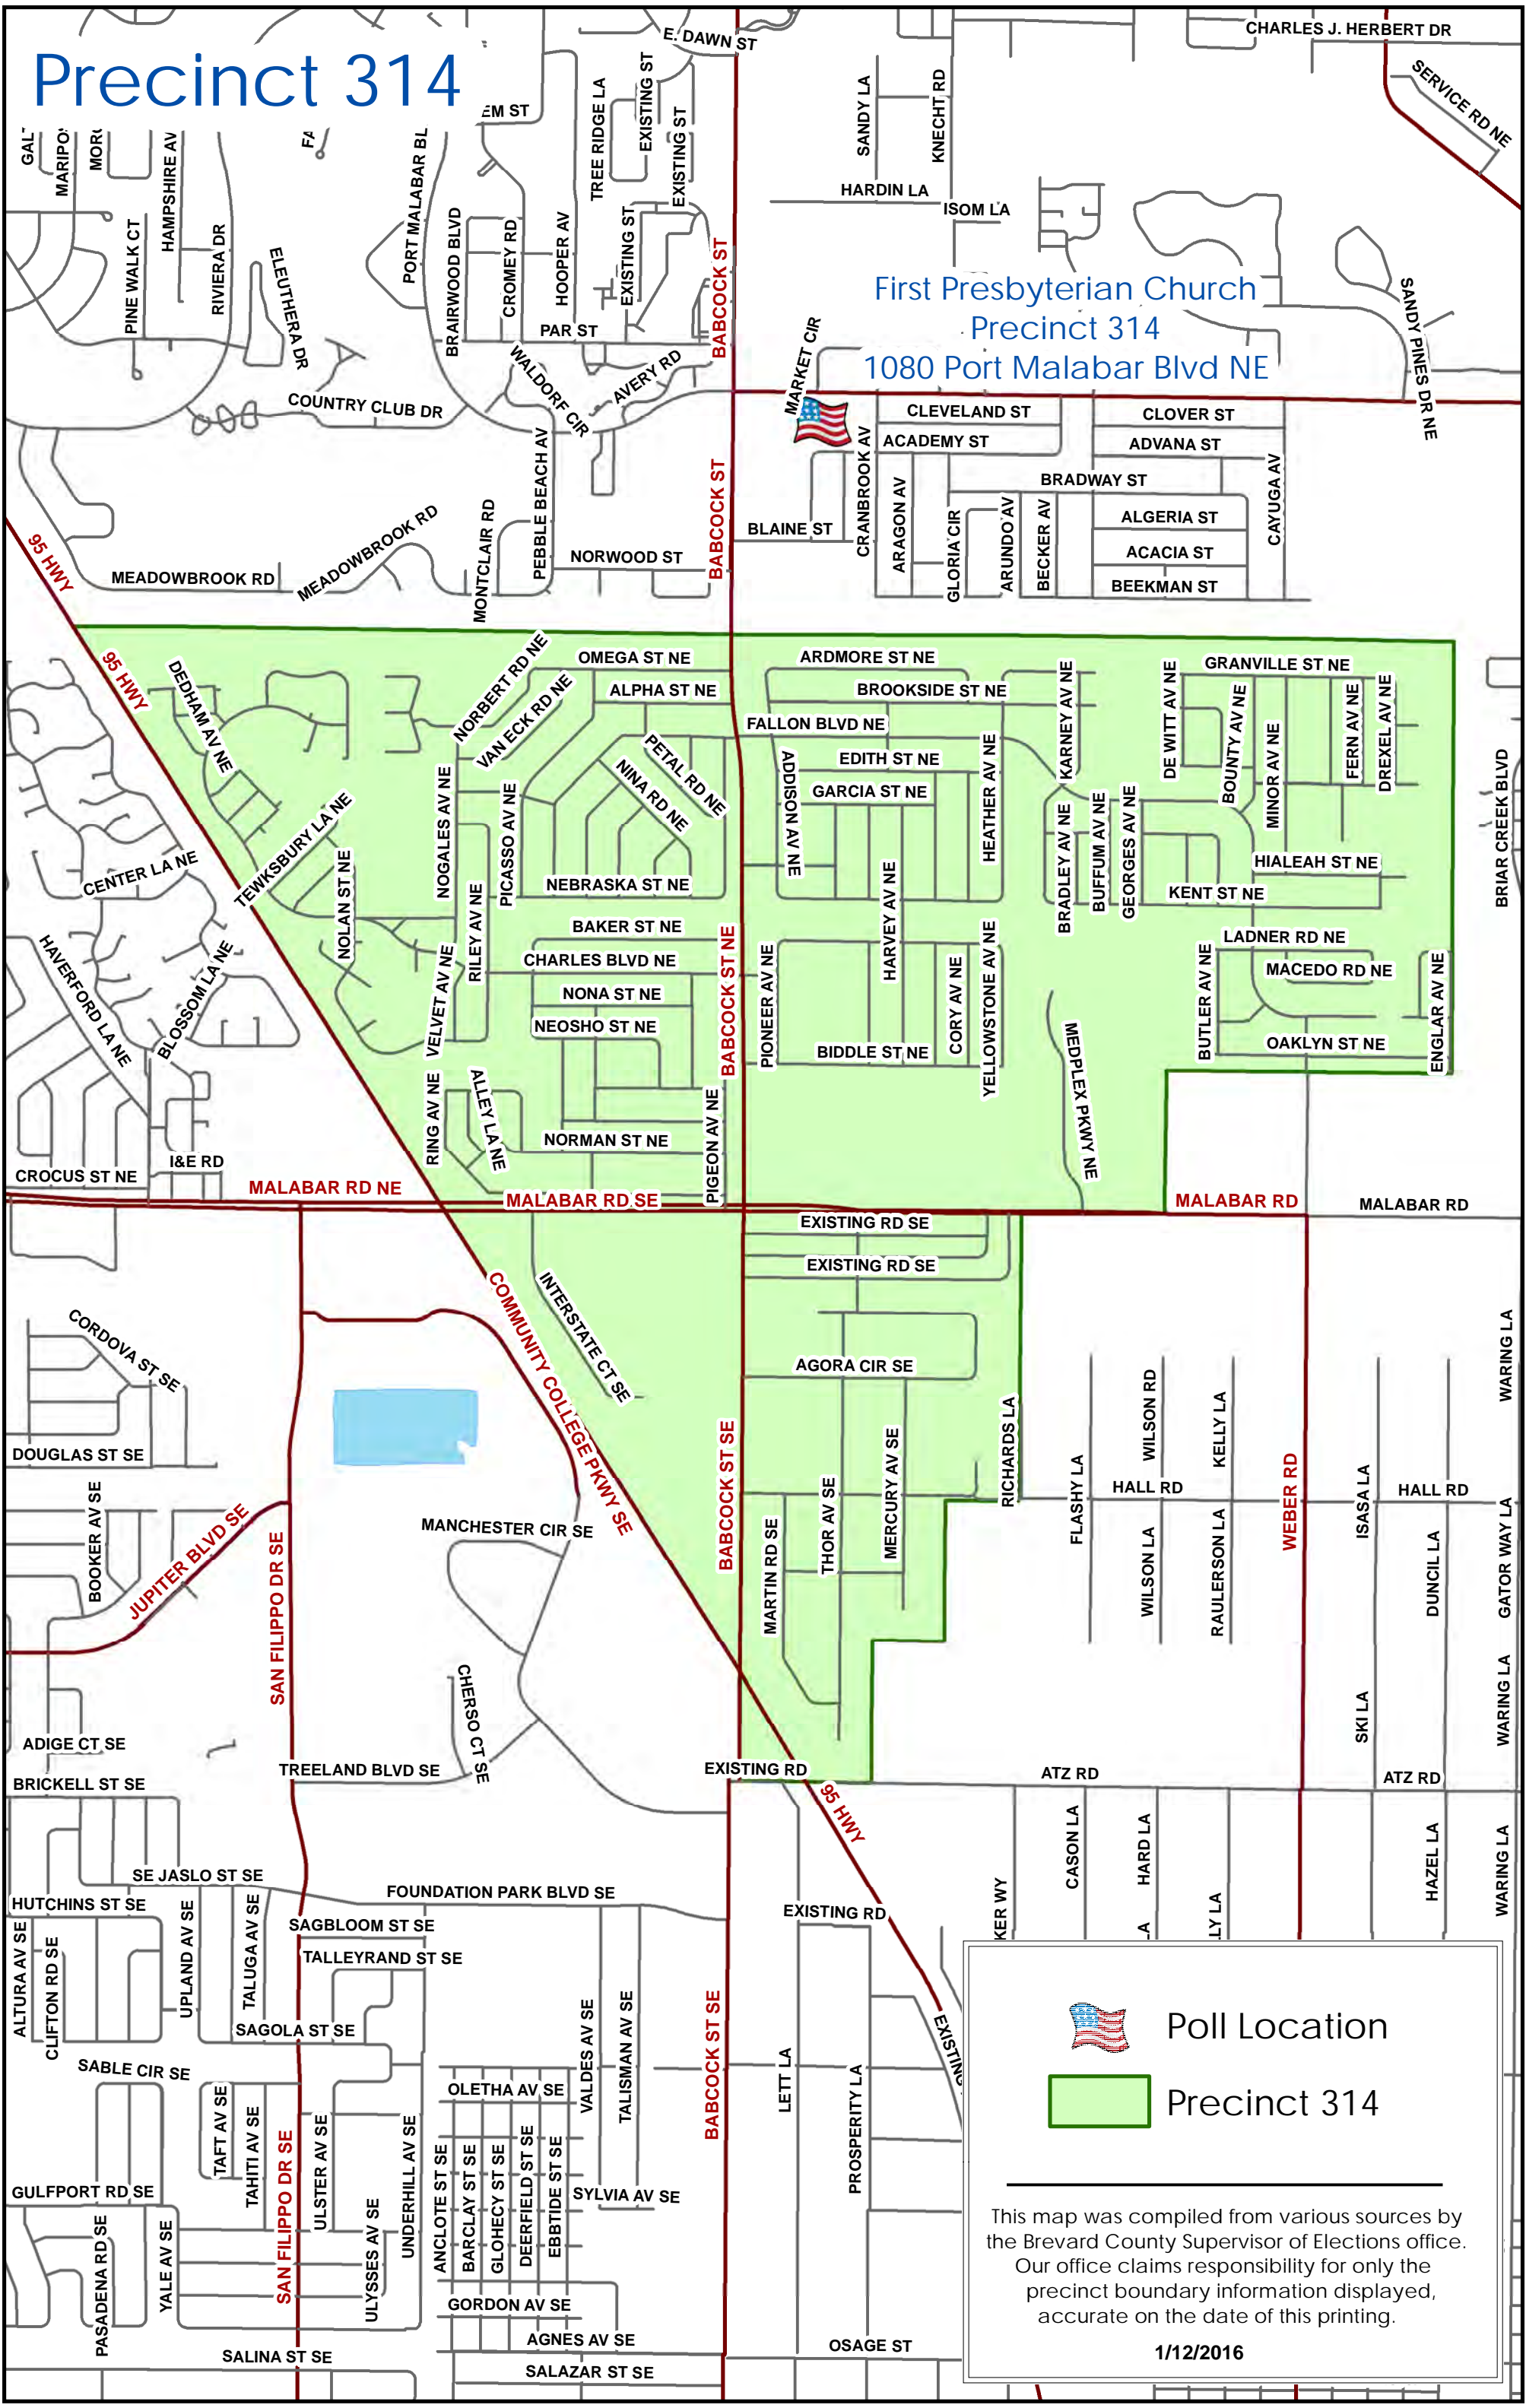

# Precinct 314

First Presbyterian Church  
Precinct 314  
1080 Port Malabar Blvd NE

Poll Location

Precinct 314

This map was compiled from various sources by the Brevard County Supervisor of Elections office. Our office claims responsibility for only the precinct boundary information displayed, accurate on the date of this printing.