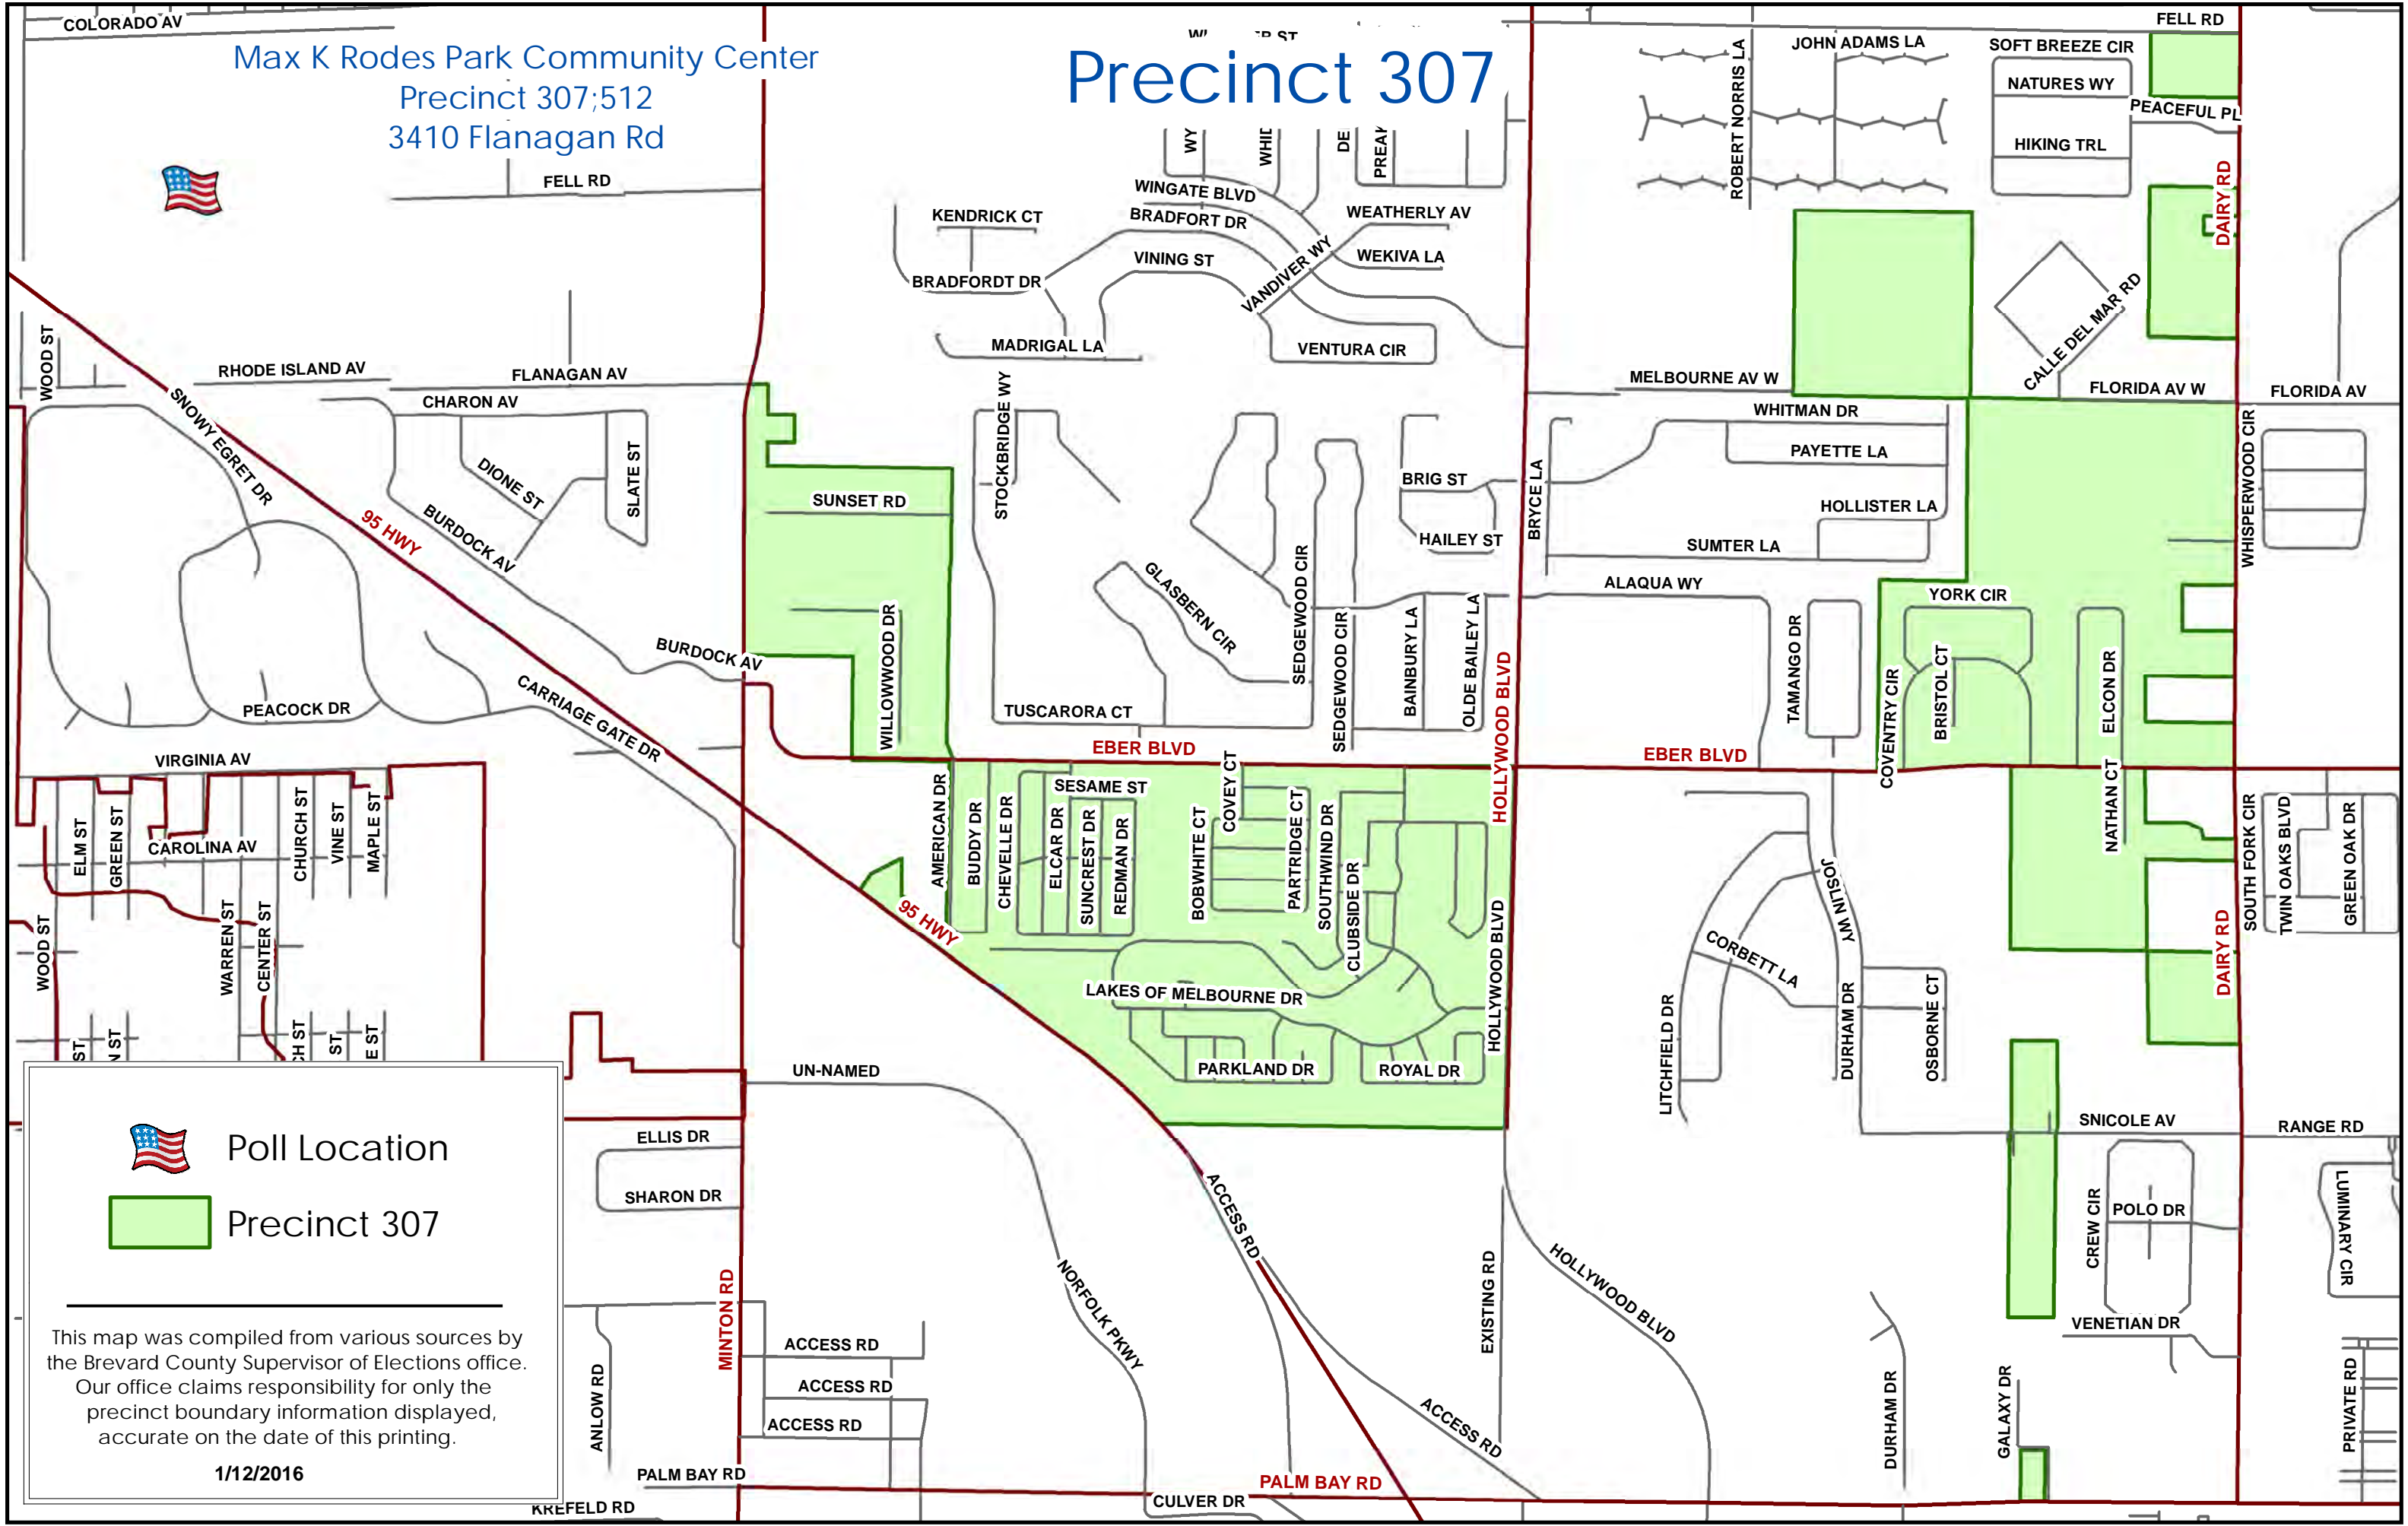

Max K Rodes Park Community Center  
Precinct 307;512  
3410 Flanagan Rd

# Precinct 307

Poll Location

Precinct 307

This map was compiled from various sources by the Brevard County Supervisor of Elections office. Our office claims responsibility for only the precinct boundary information displayed, accurate on the date of this printing.