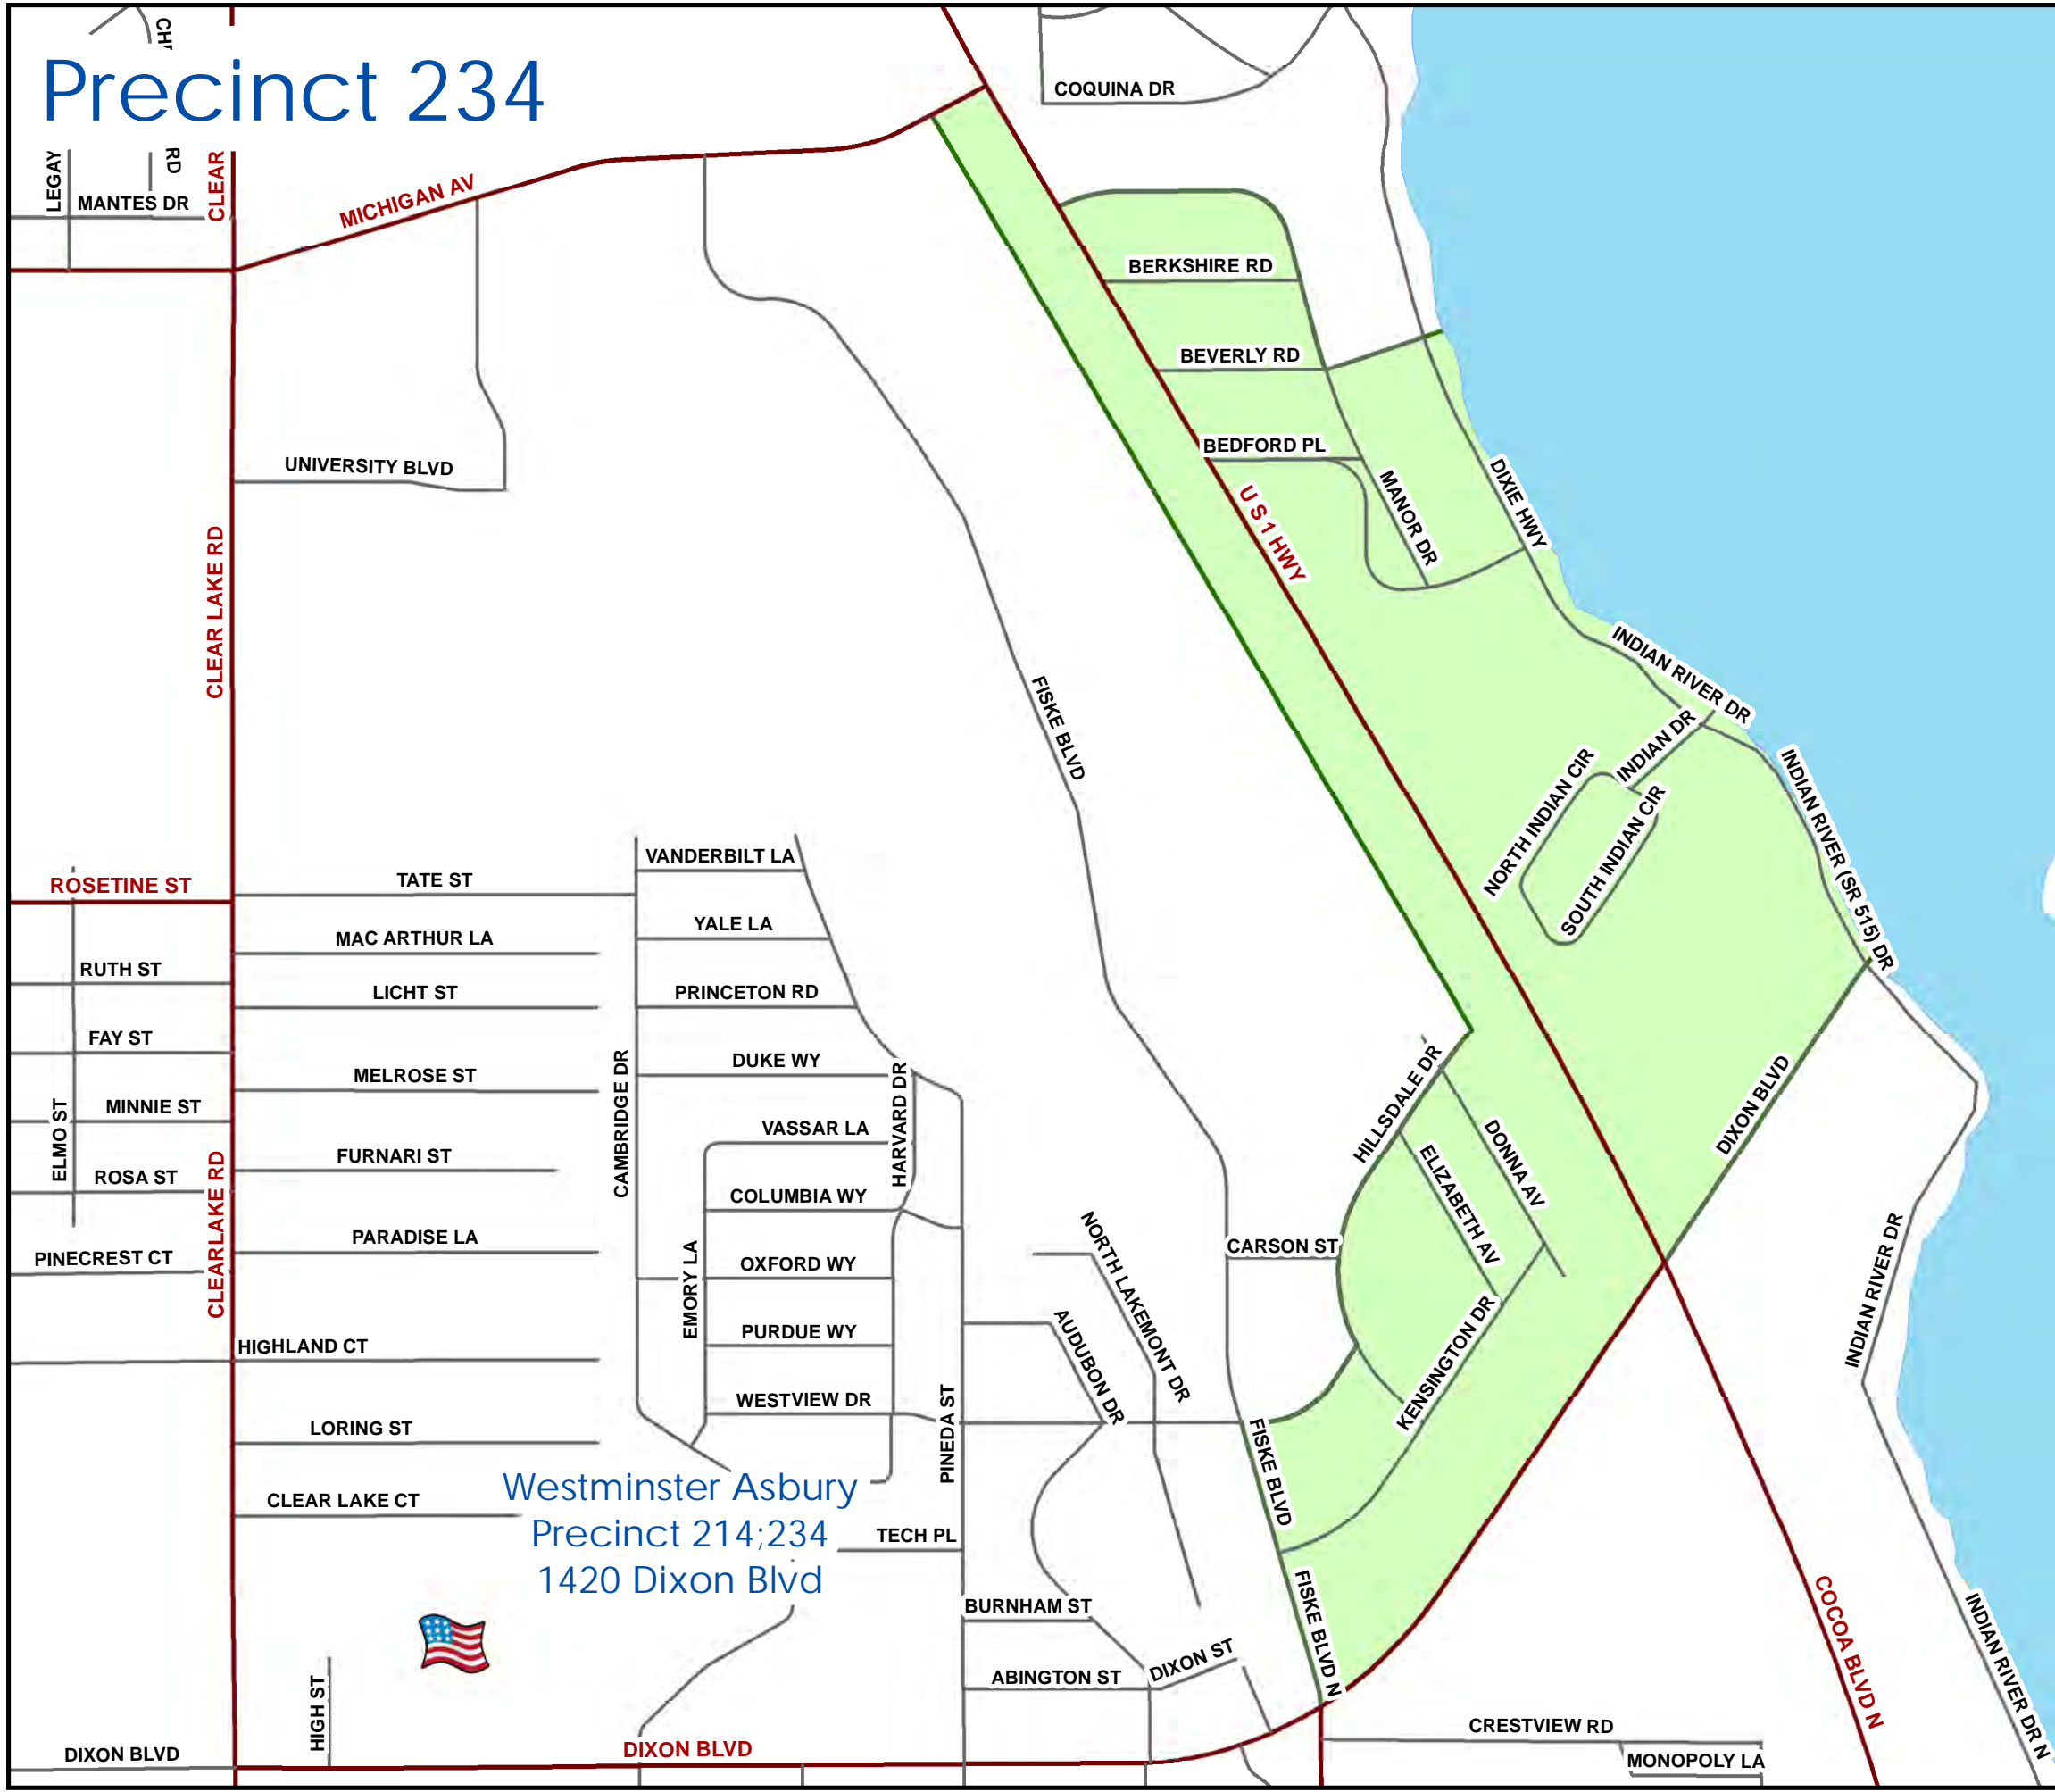

# Precinct 234

Westminster Asbury  
Precinct 214;234  
1420 Dixon Blvd

 Poll Location

 Precinct 234

---

This map was compiled from various sources by the Brevard County Supervisor of Elections office. Our office claims responsibility for only the precinct boundary information displayed, accurate on the date of this printing.