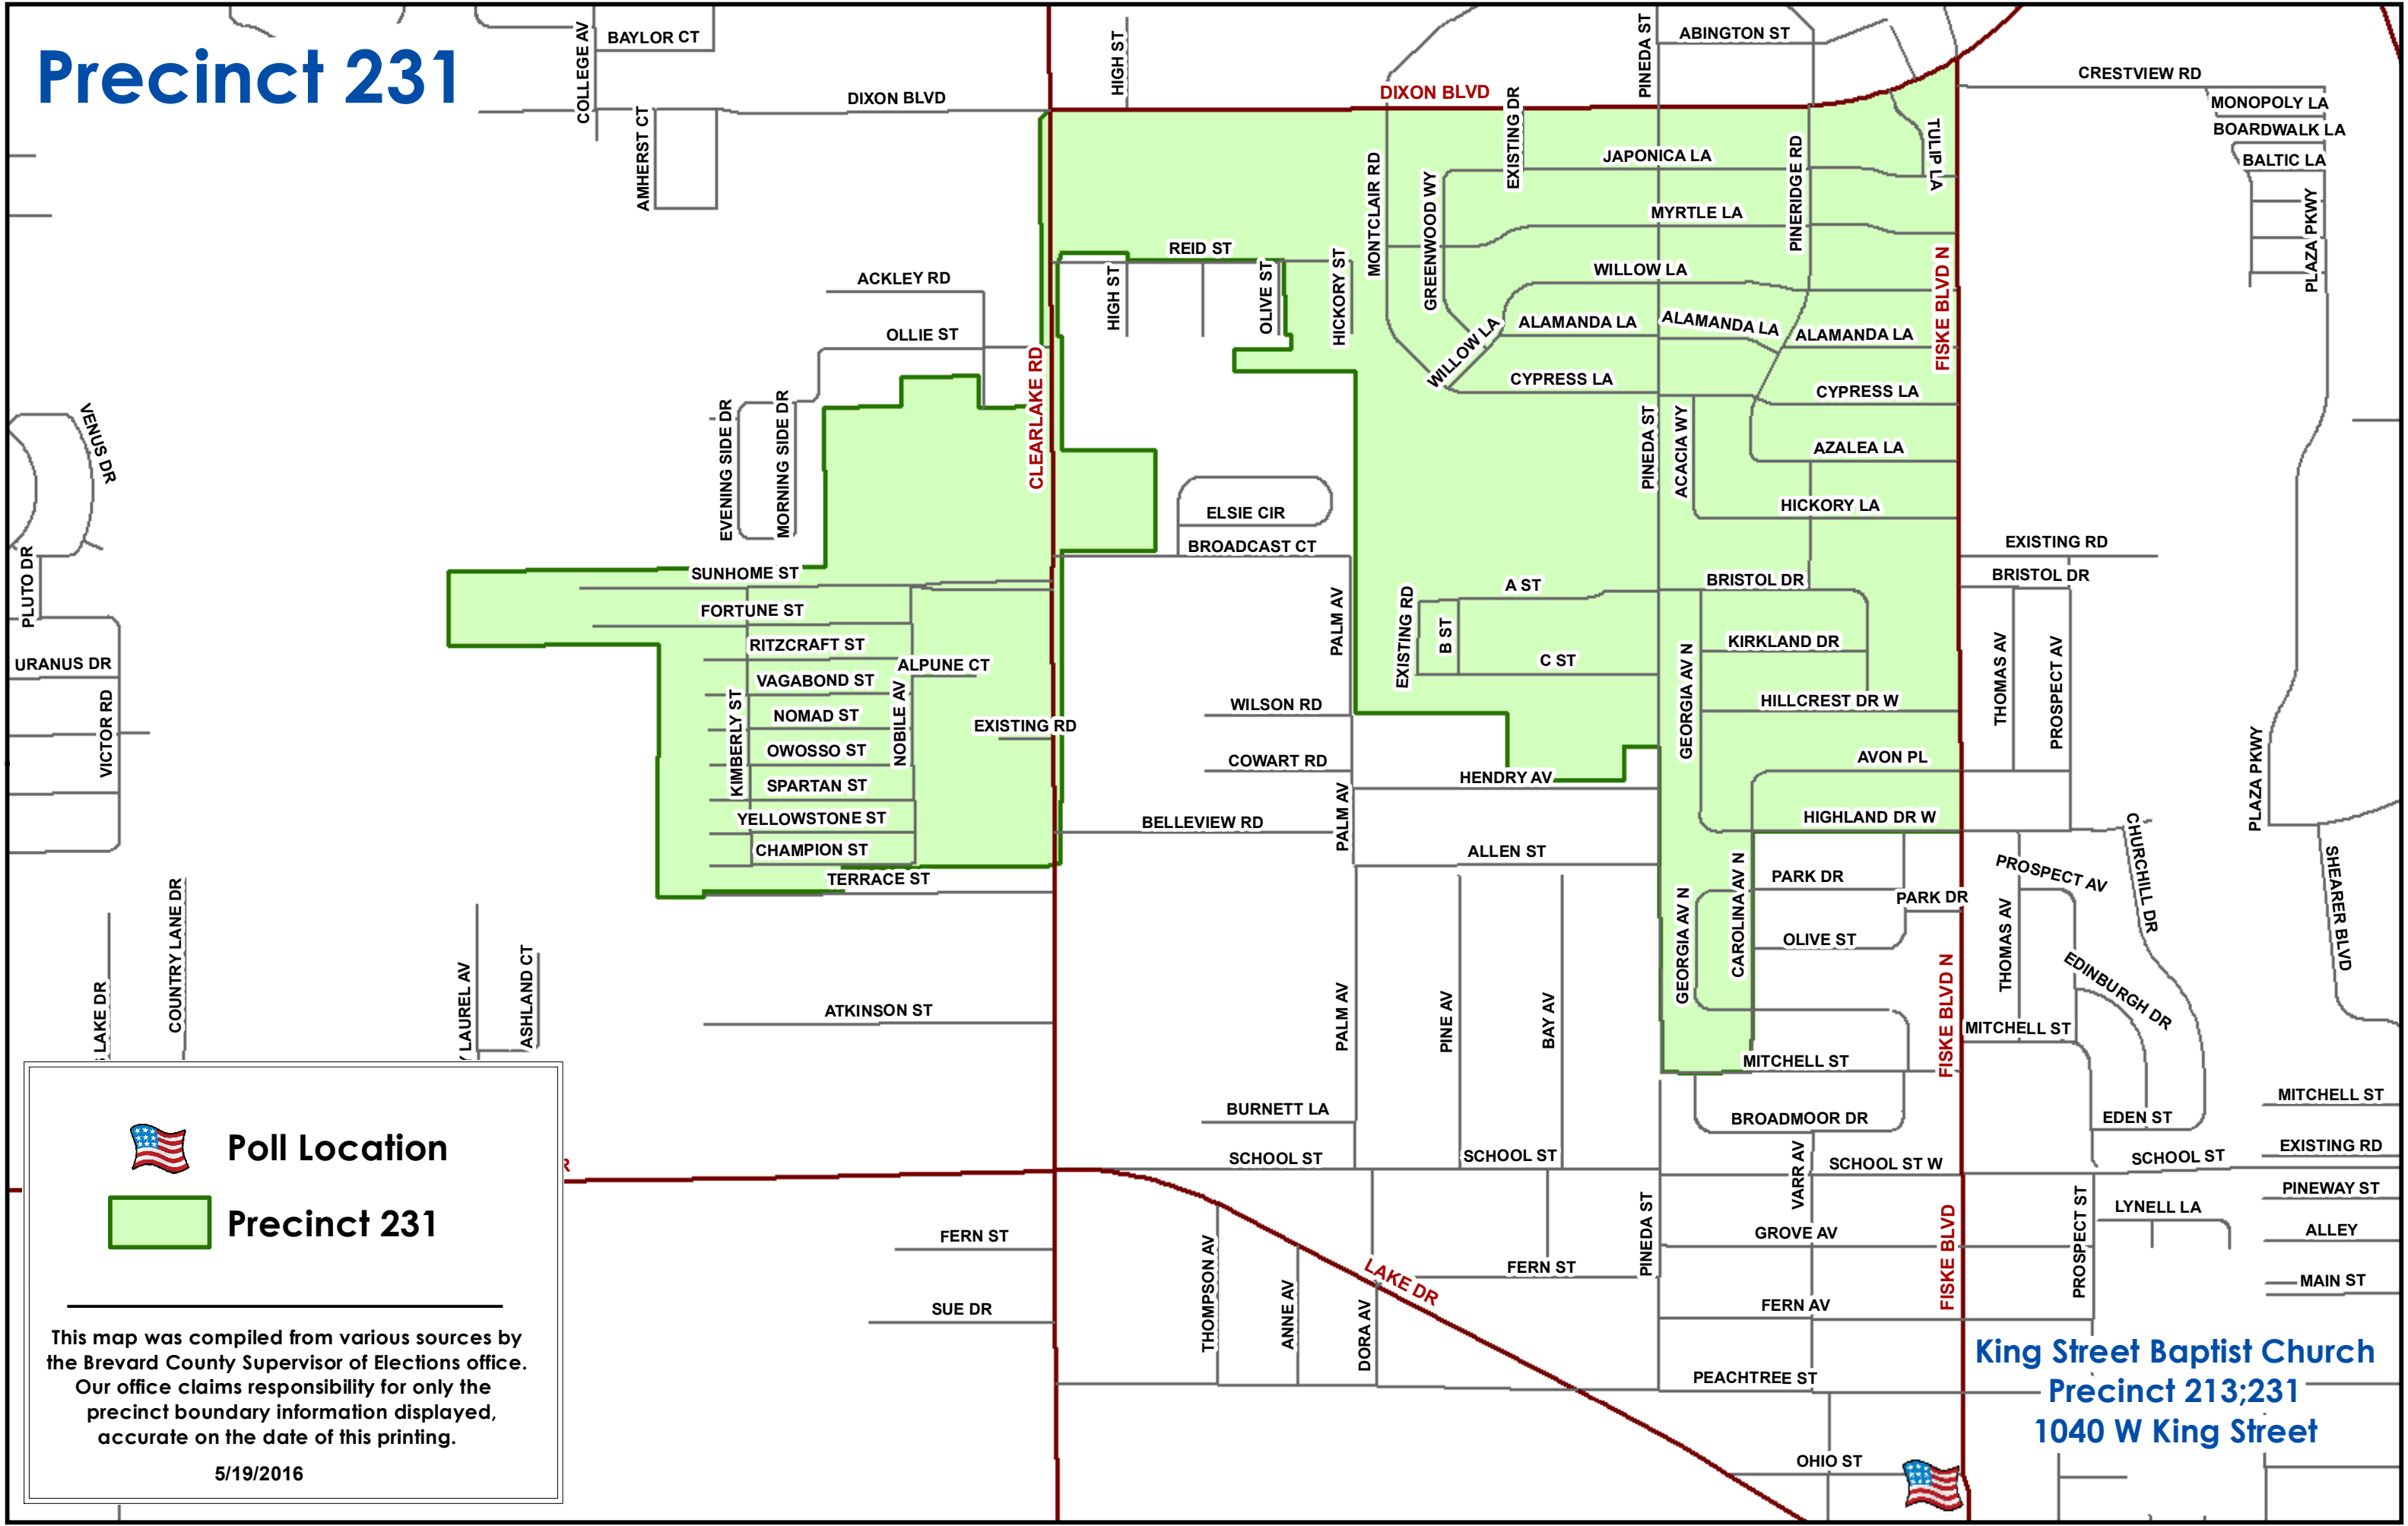

# Precinct 231

**Poll Location**

**Precinct 231**

This map was compiled from various sources by the Brevard County Supervisor of Elections office. Our office claims responsibility for only the precinct boundary information displayed, accurate on the date of this printing.

5/19/2016

**King Street Baptist Church**  
**Precinct 213;231**  
**1040 W King Street**