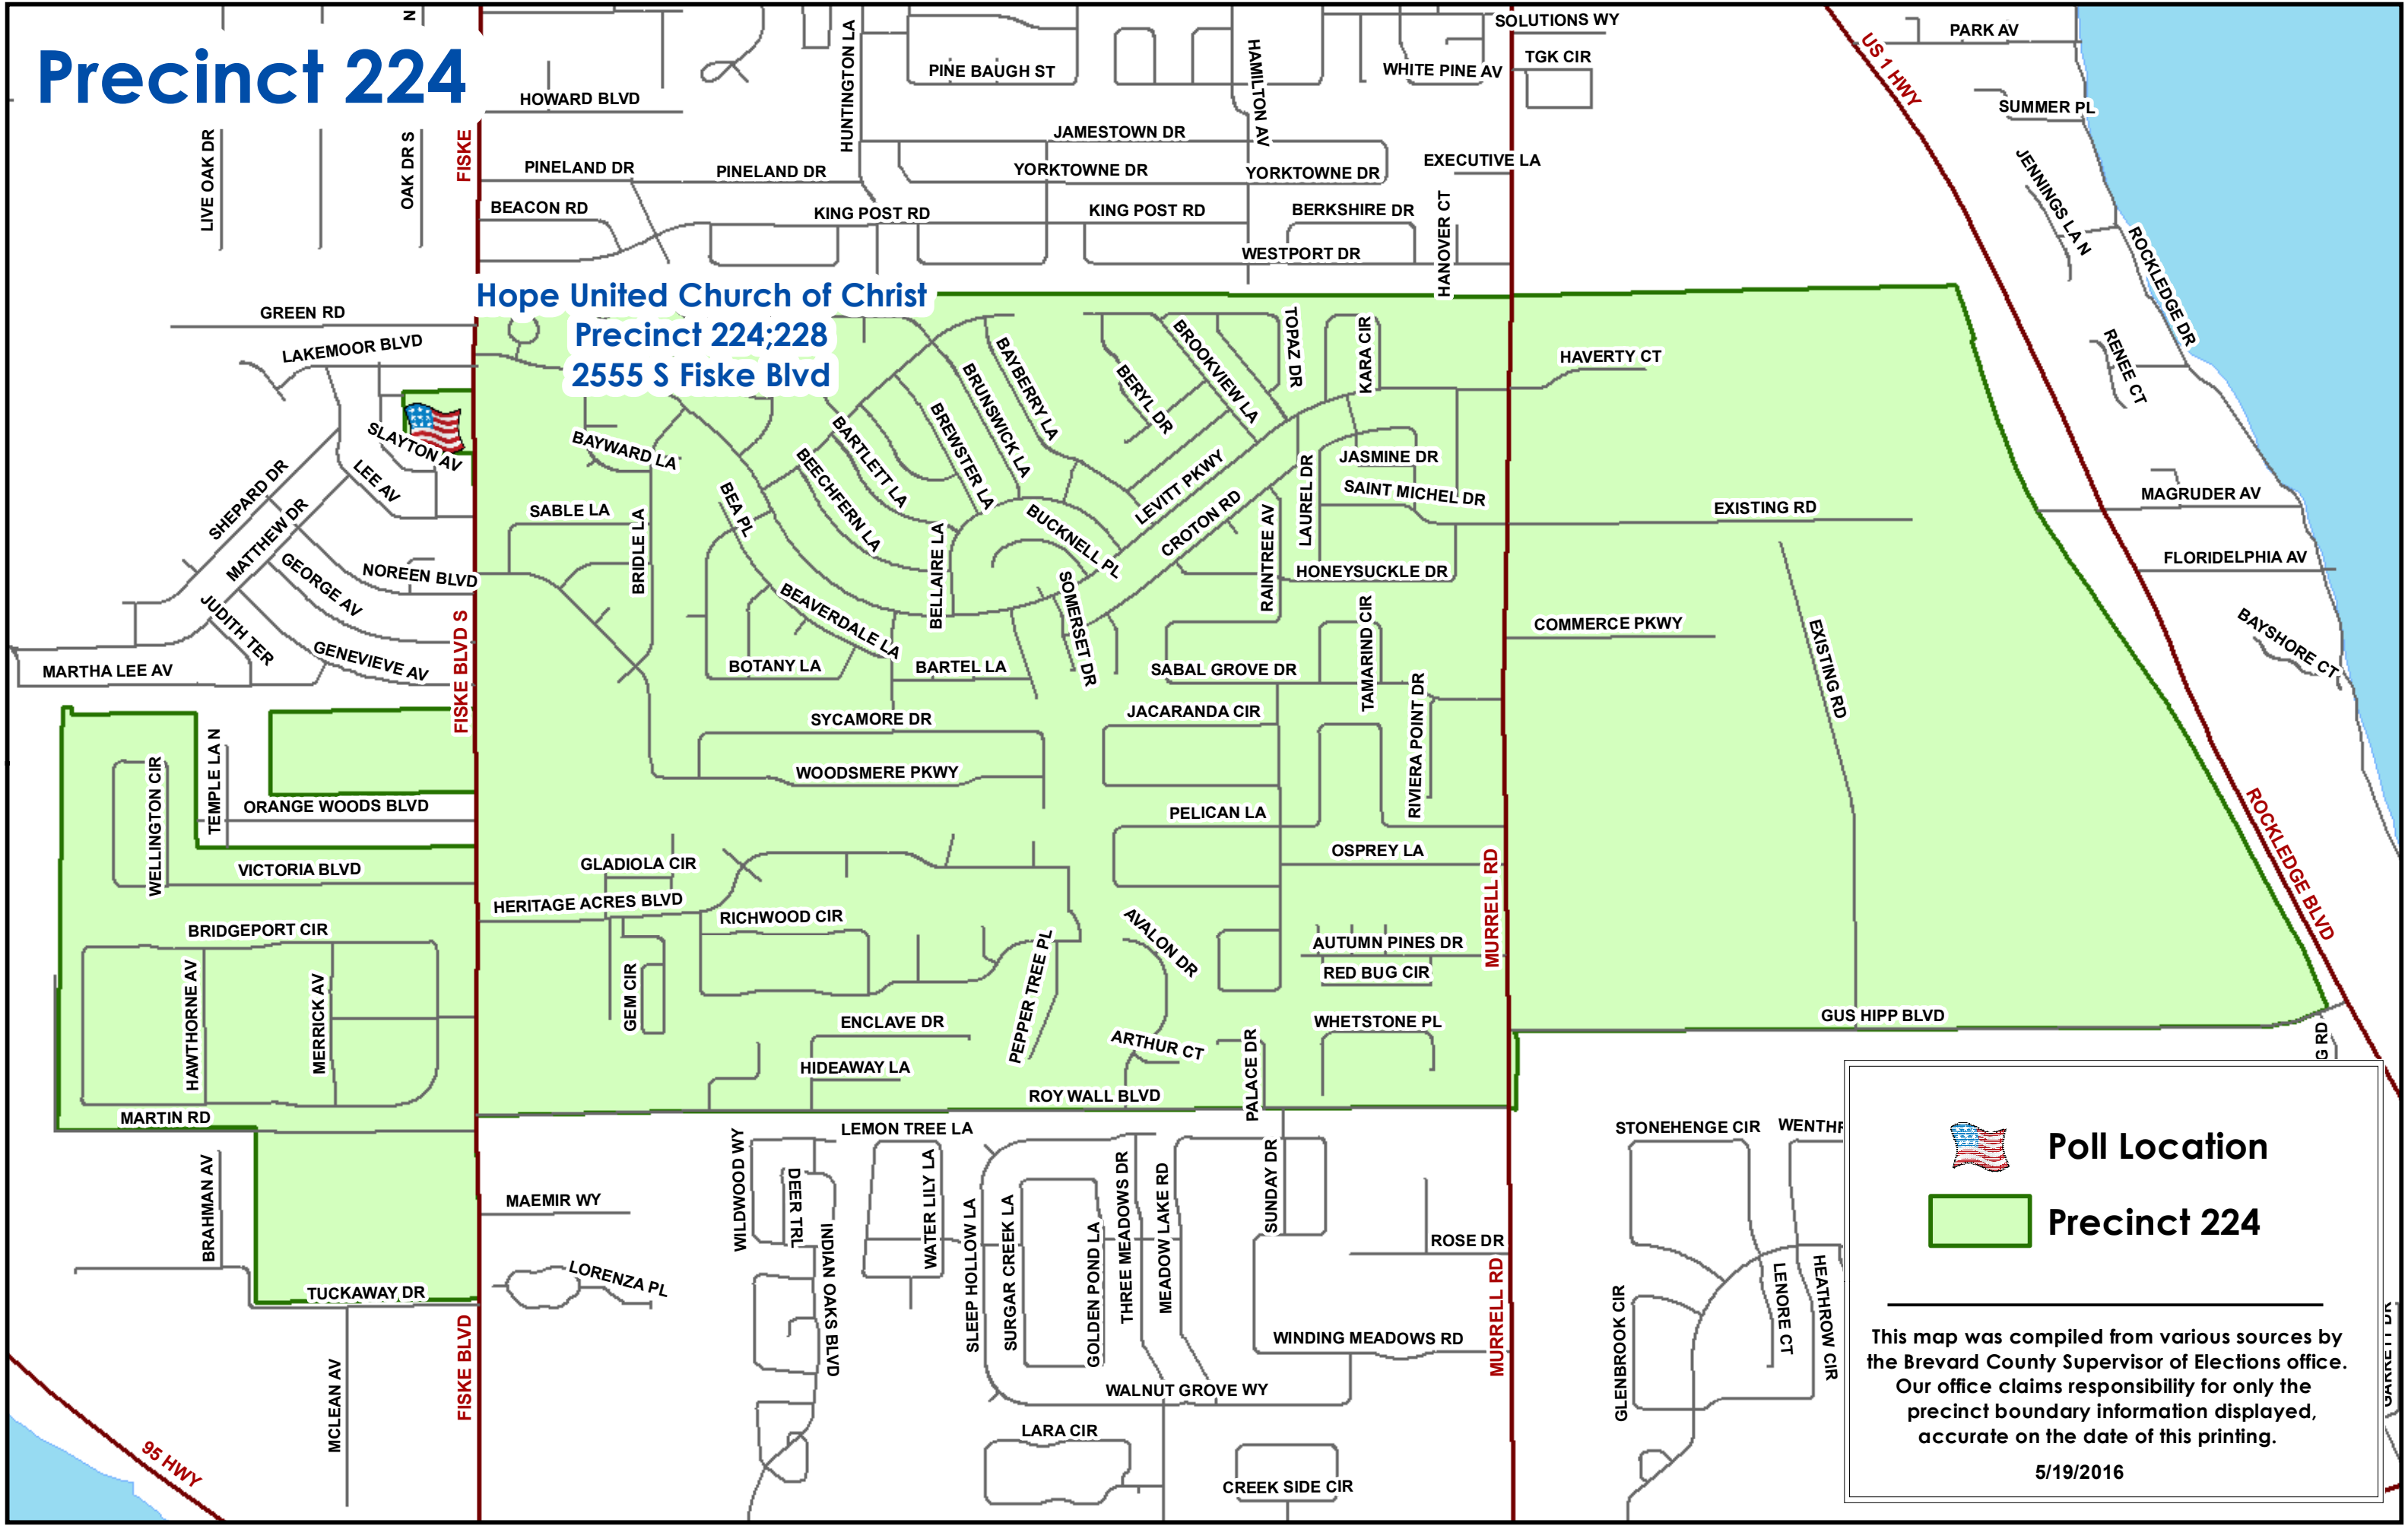

# Precinct 224

Hope United Church of Christ  
Precinct 224;228  
2555 S Fiske Blvd

**Poll Location**

**Precinct 224**

This map was compiled from various sources by the Brevard County Supervisor of Elections office. Our office claims responsibility for only the precinct boundary information displayed, accurate on the date of this printing.