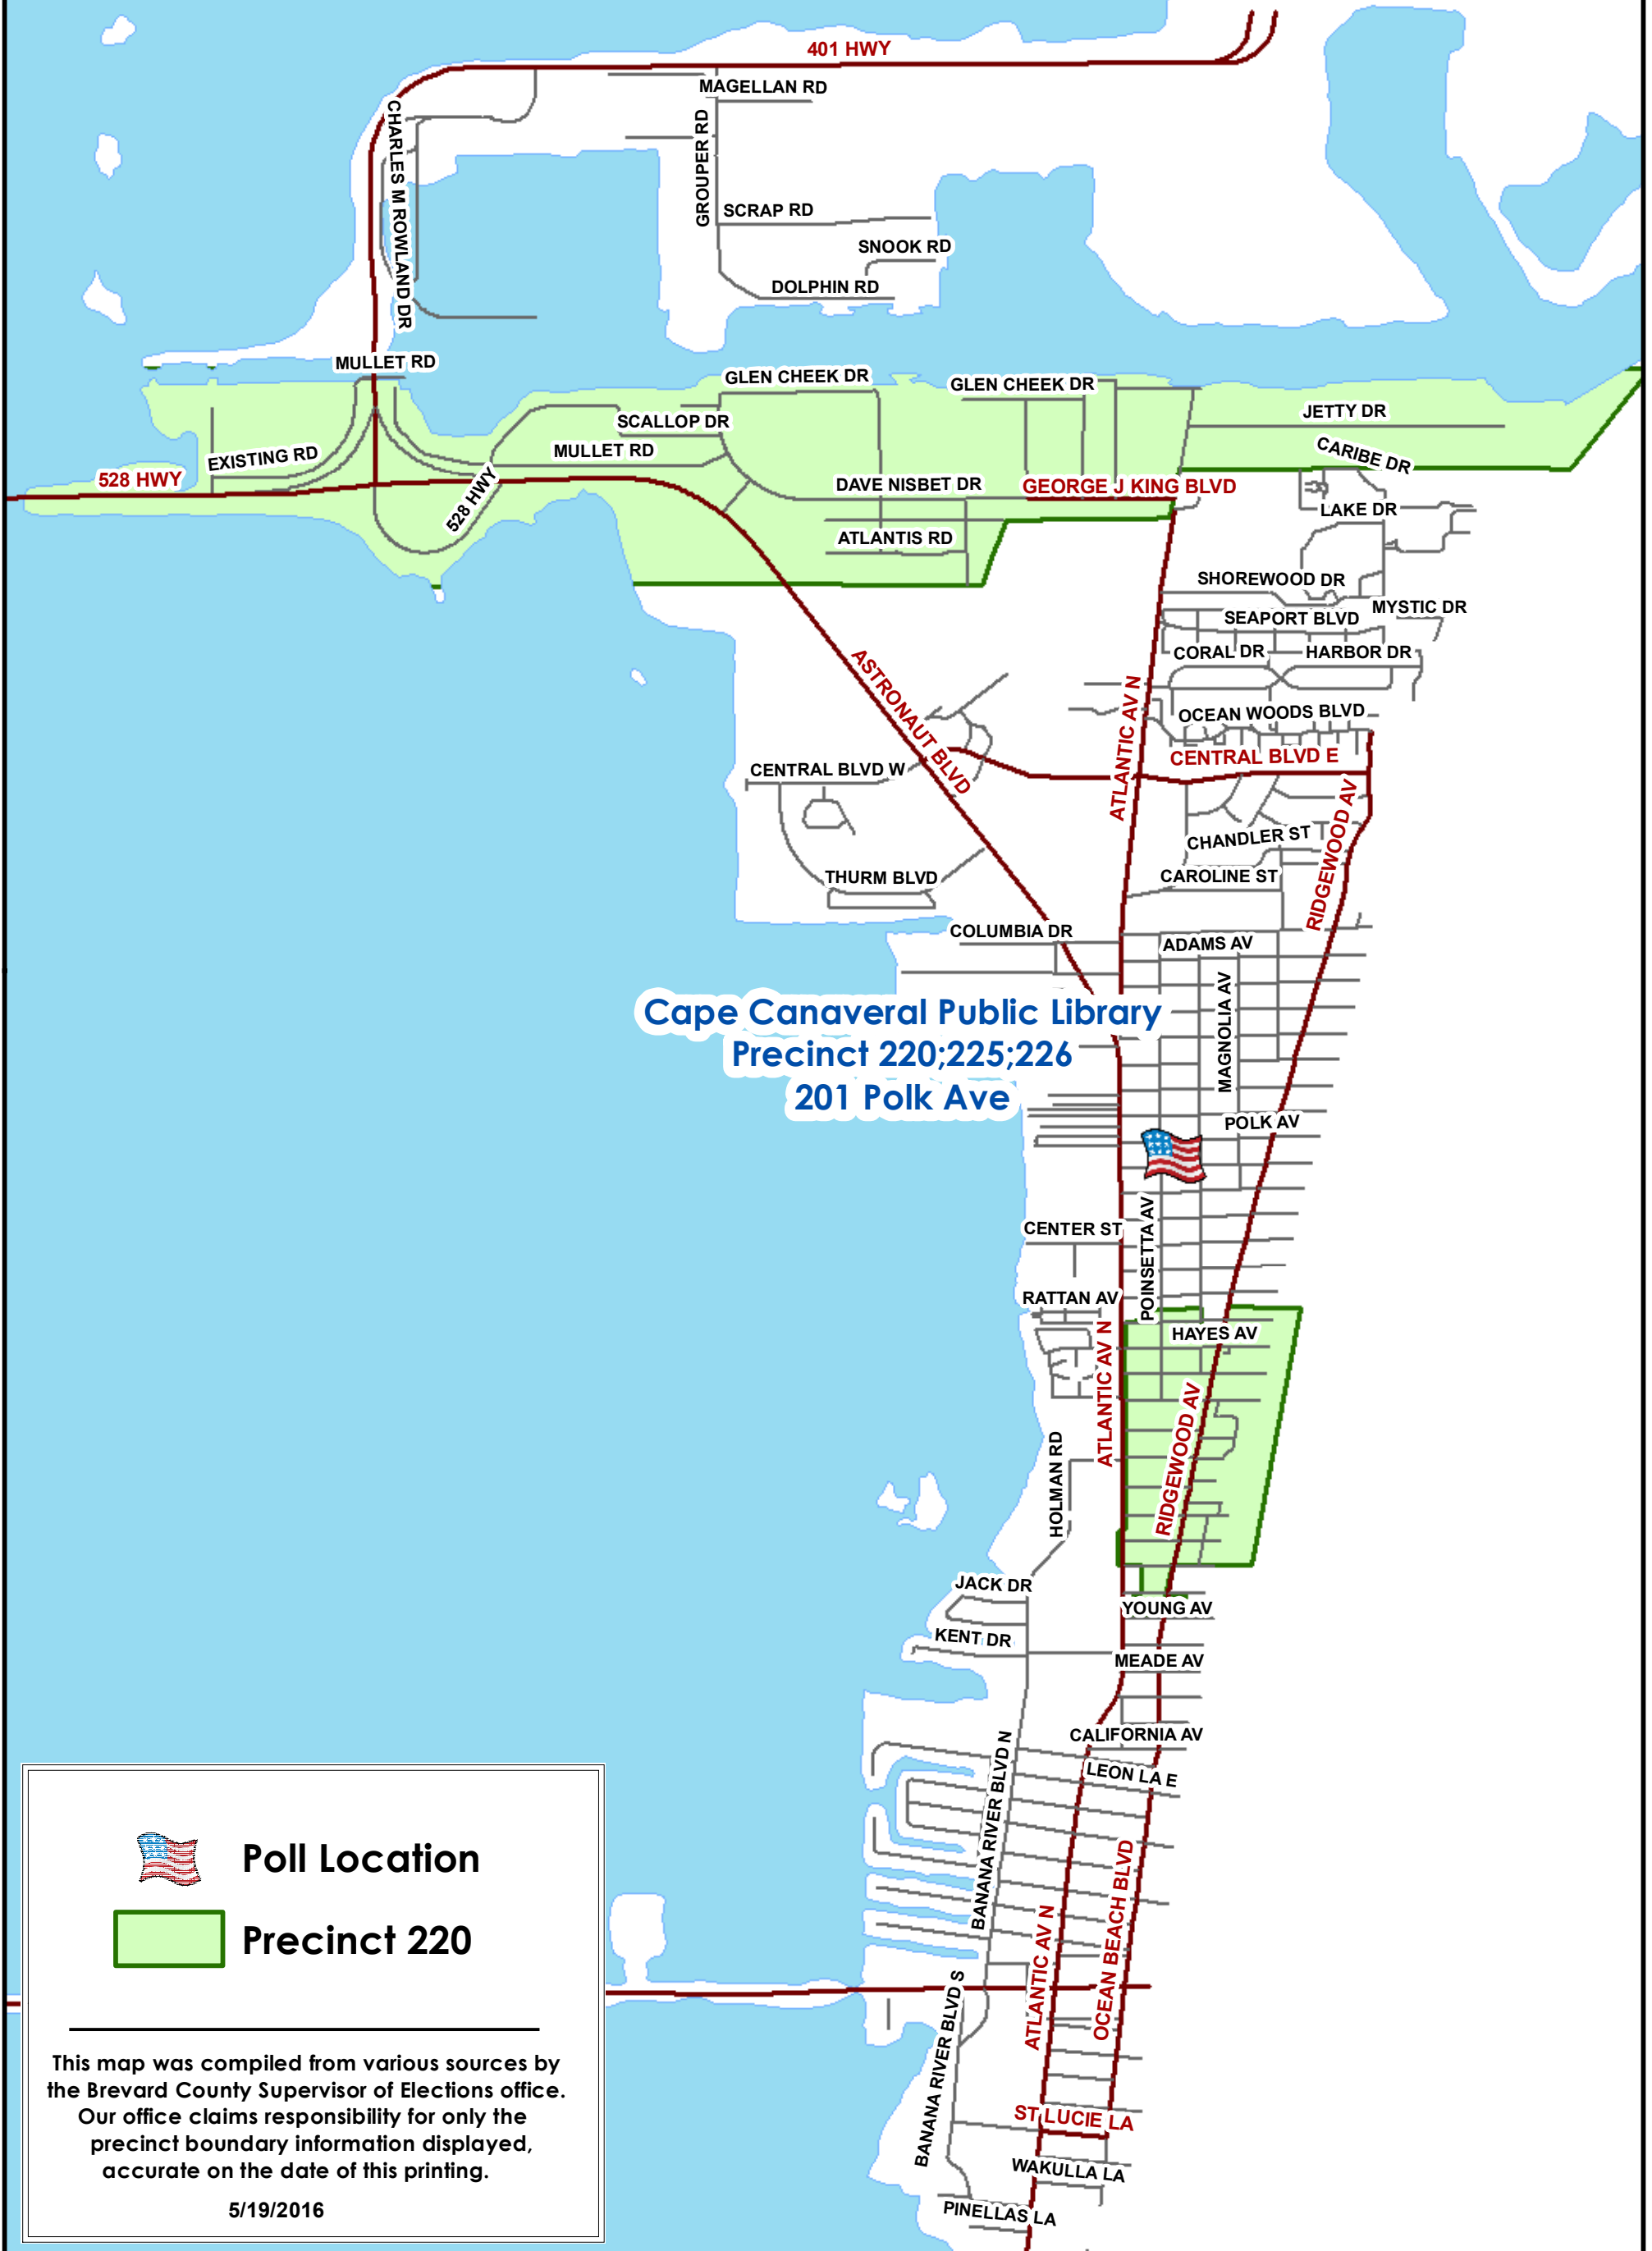

# Precinct 220

**Cape Canaveral Public Library**  
Precinct 220;225;226  
201 Polk Ave

**Poll Location**

**Precinct 220**

This map was compiled from various sources by the Brevard County Supervisor of Elections office. Our office claims responsibility for only the precinct boundary information displayed, accurate on the date of this printing.