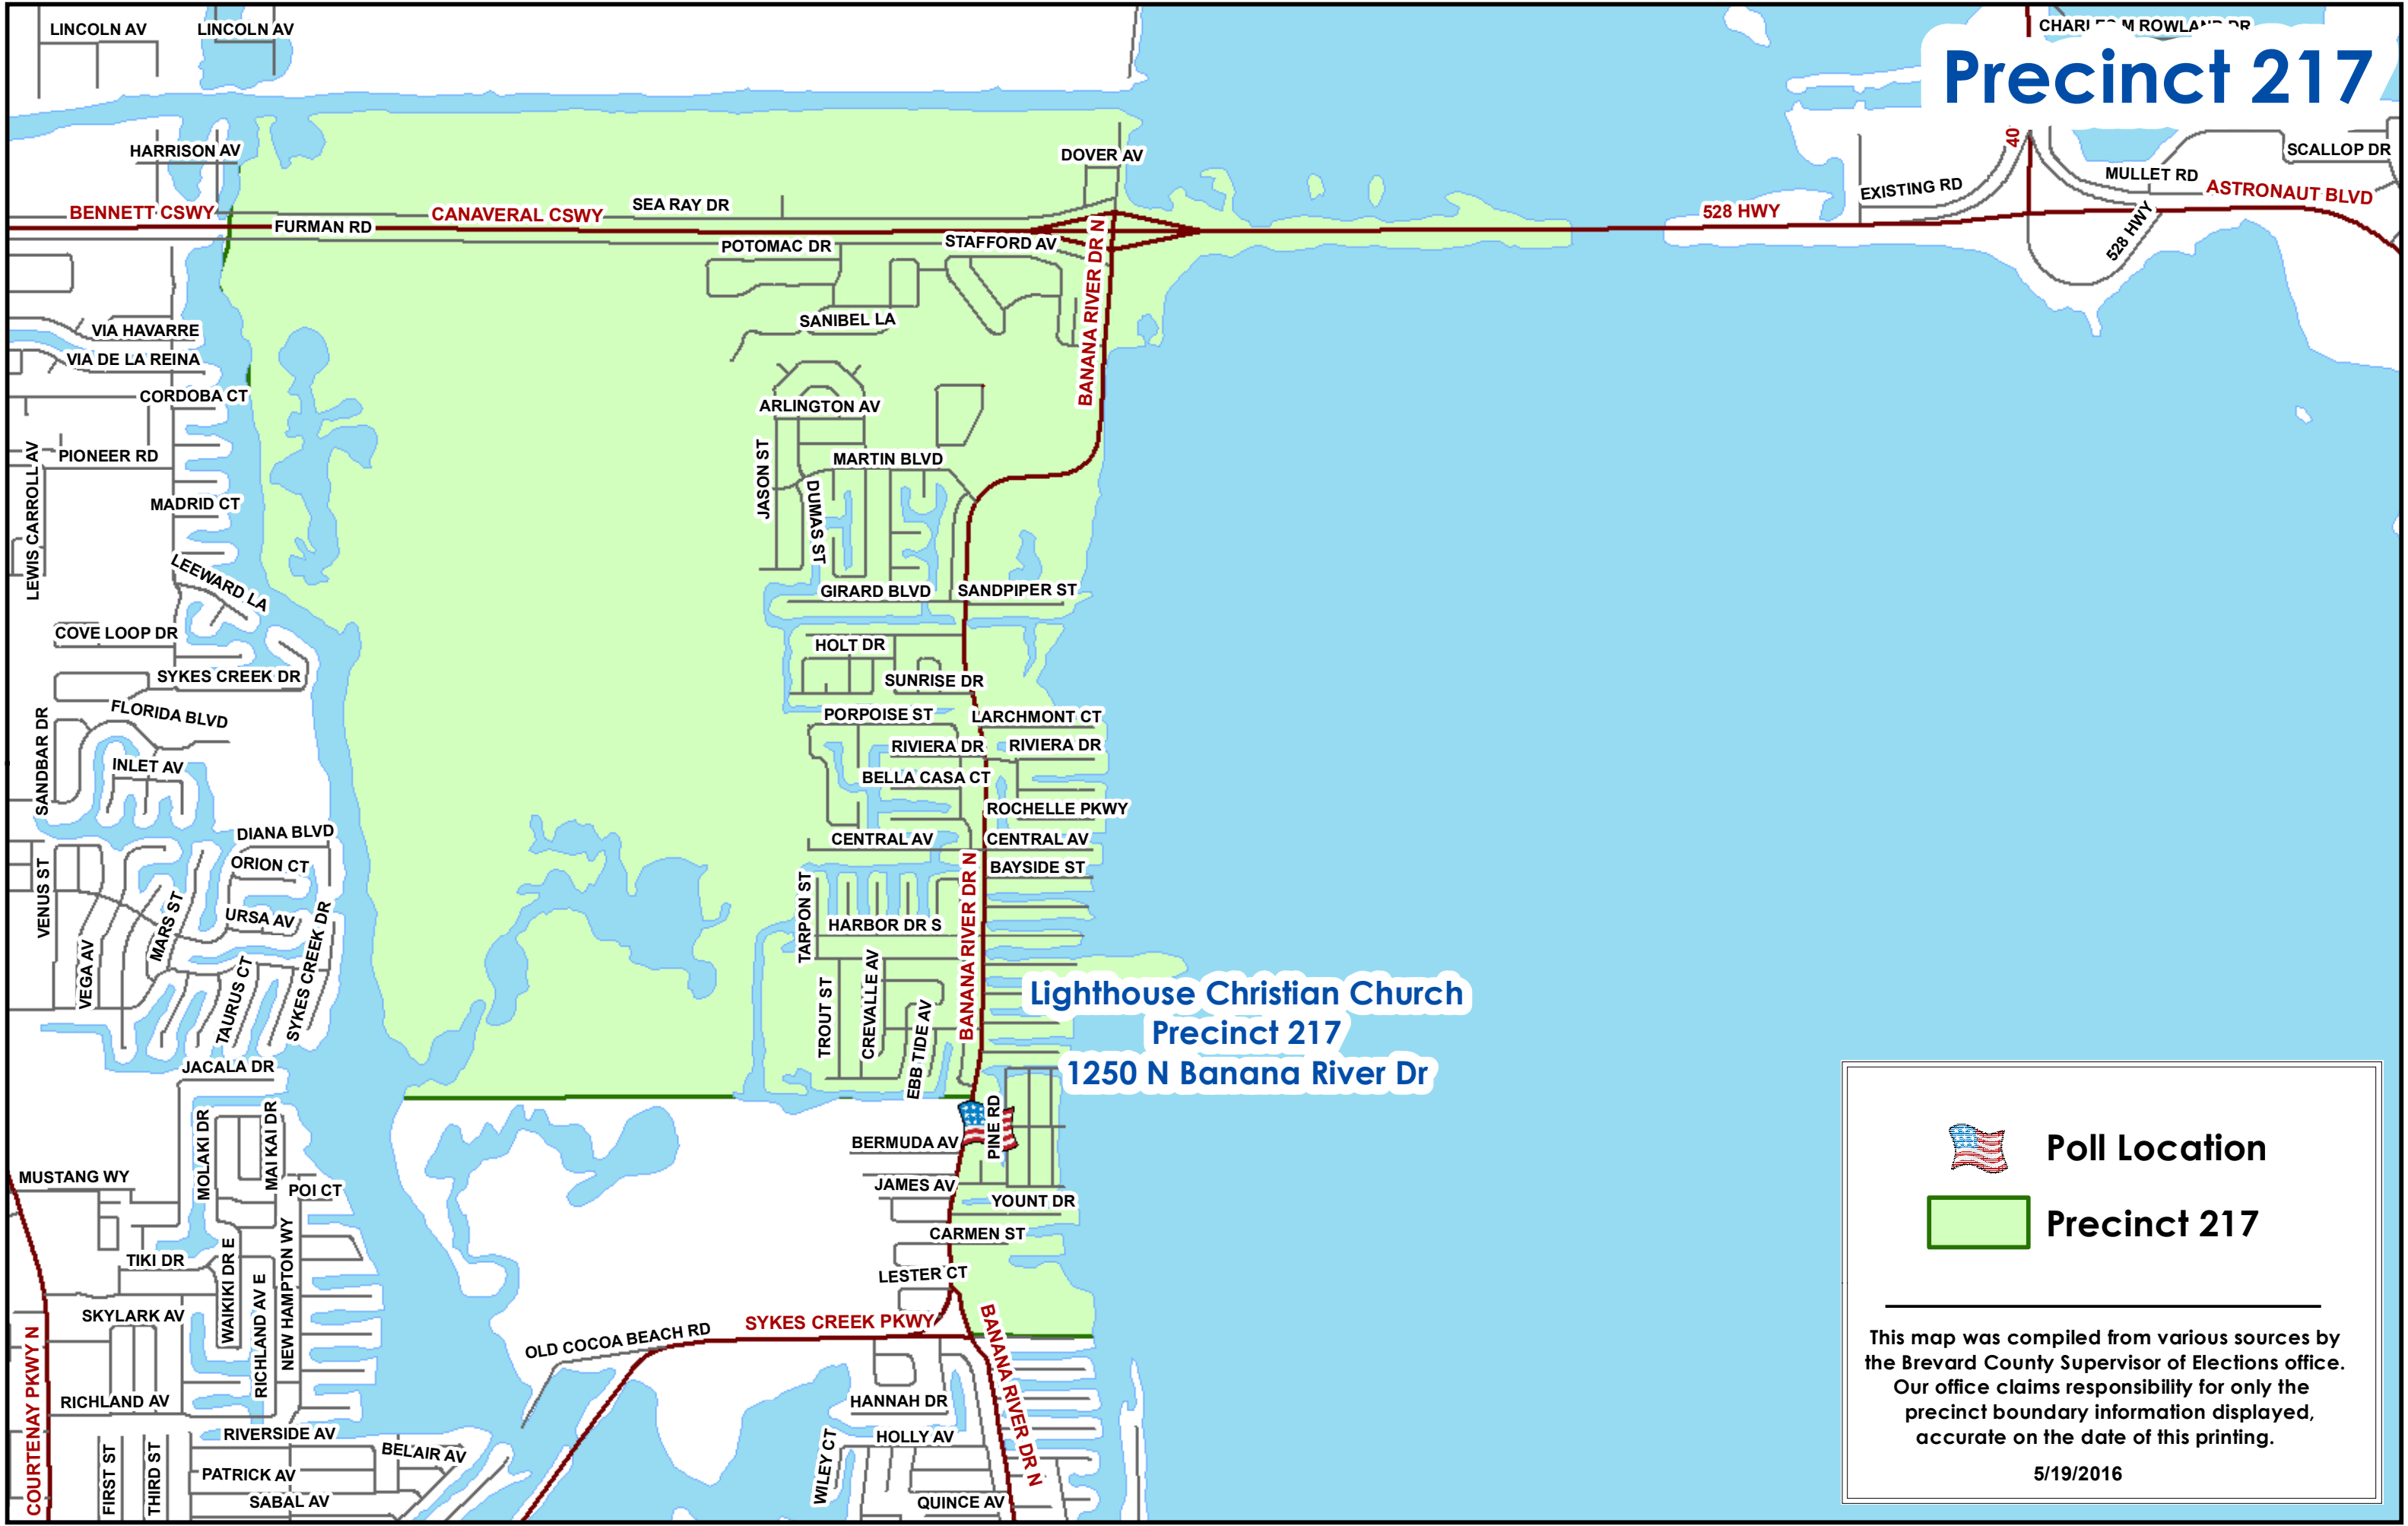

Precinct 217

Lighthouse Christian Church
Precinct 217
1250 N Banana River Dr

Poll Location

Precinct 217

This map was compiled from various sources by the Brevard County Supervisor of Elections office. Our office claims responsibility for only the precinct boundary information displayed, accurate on the date of this printing.