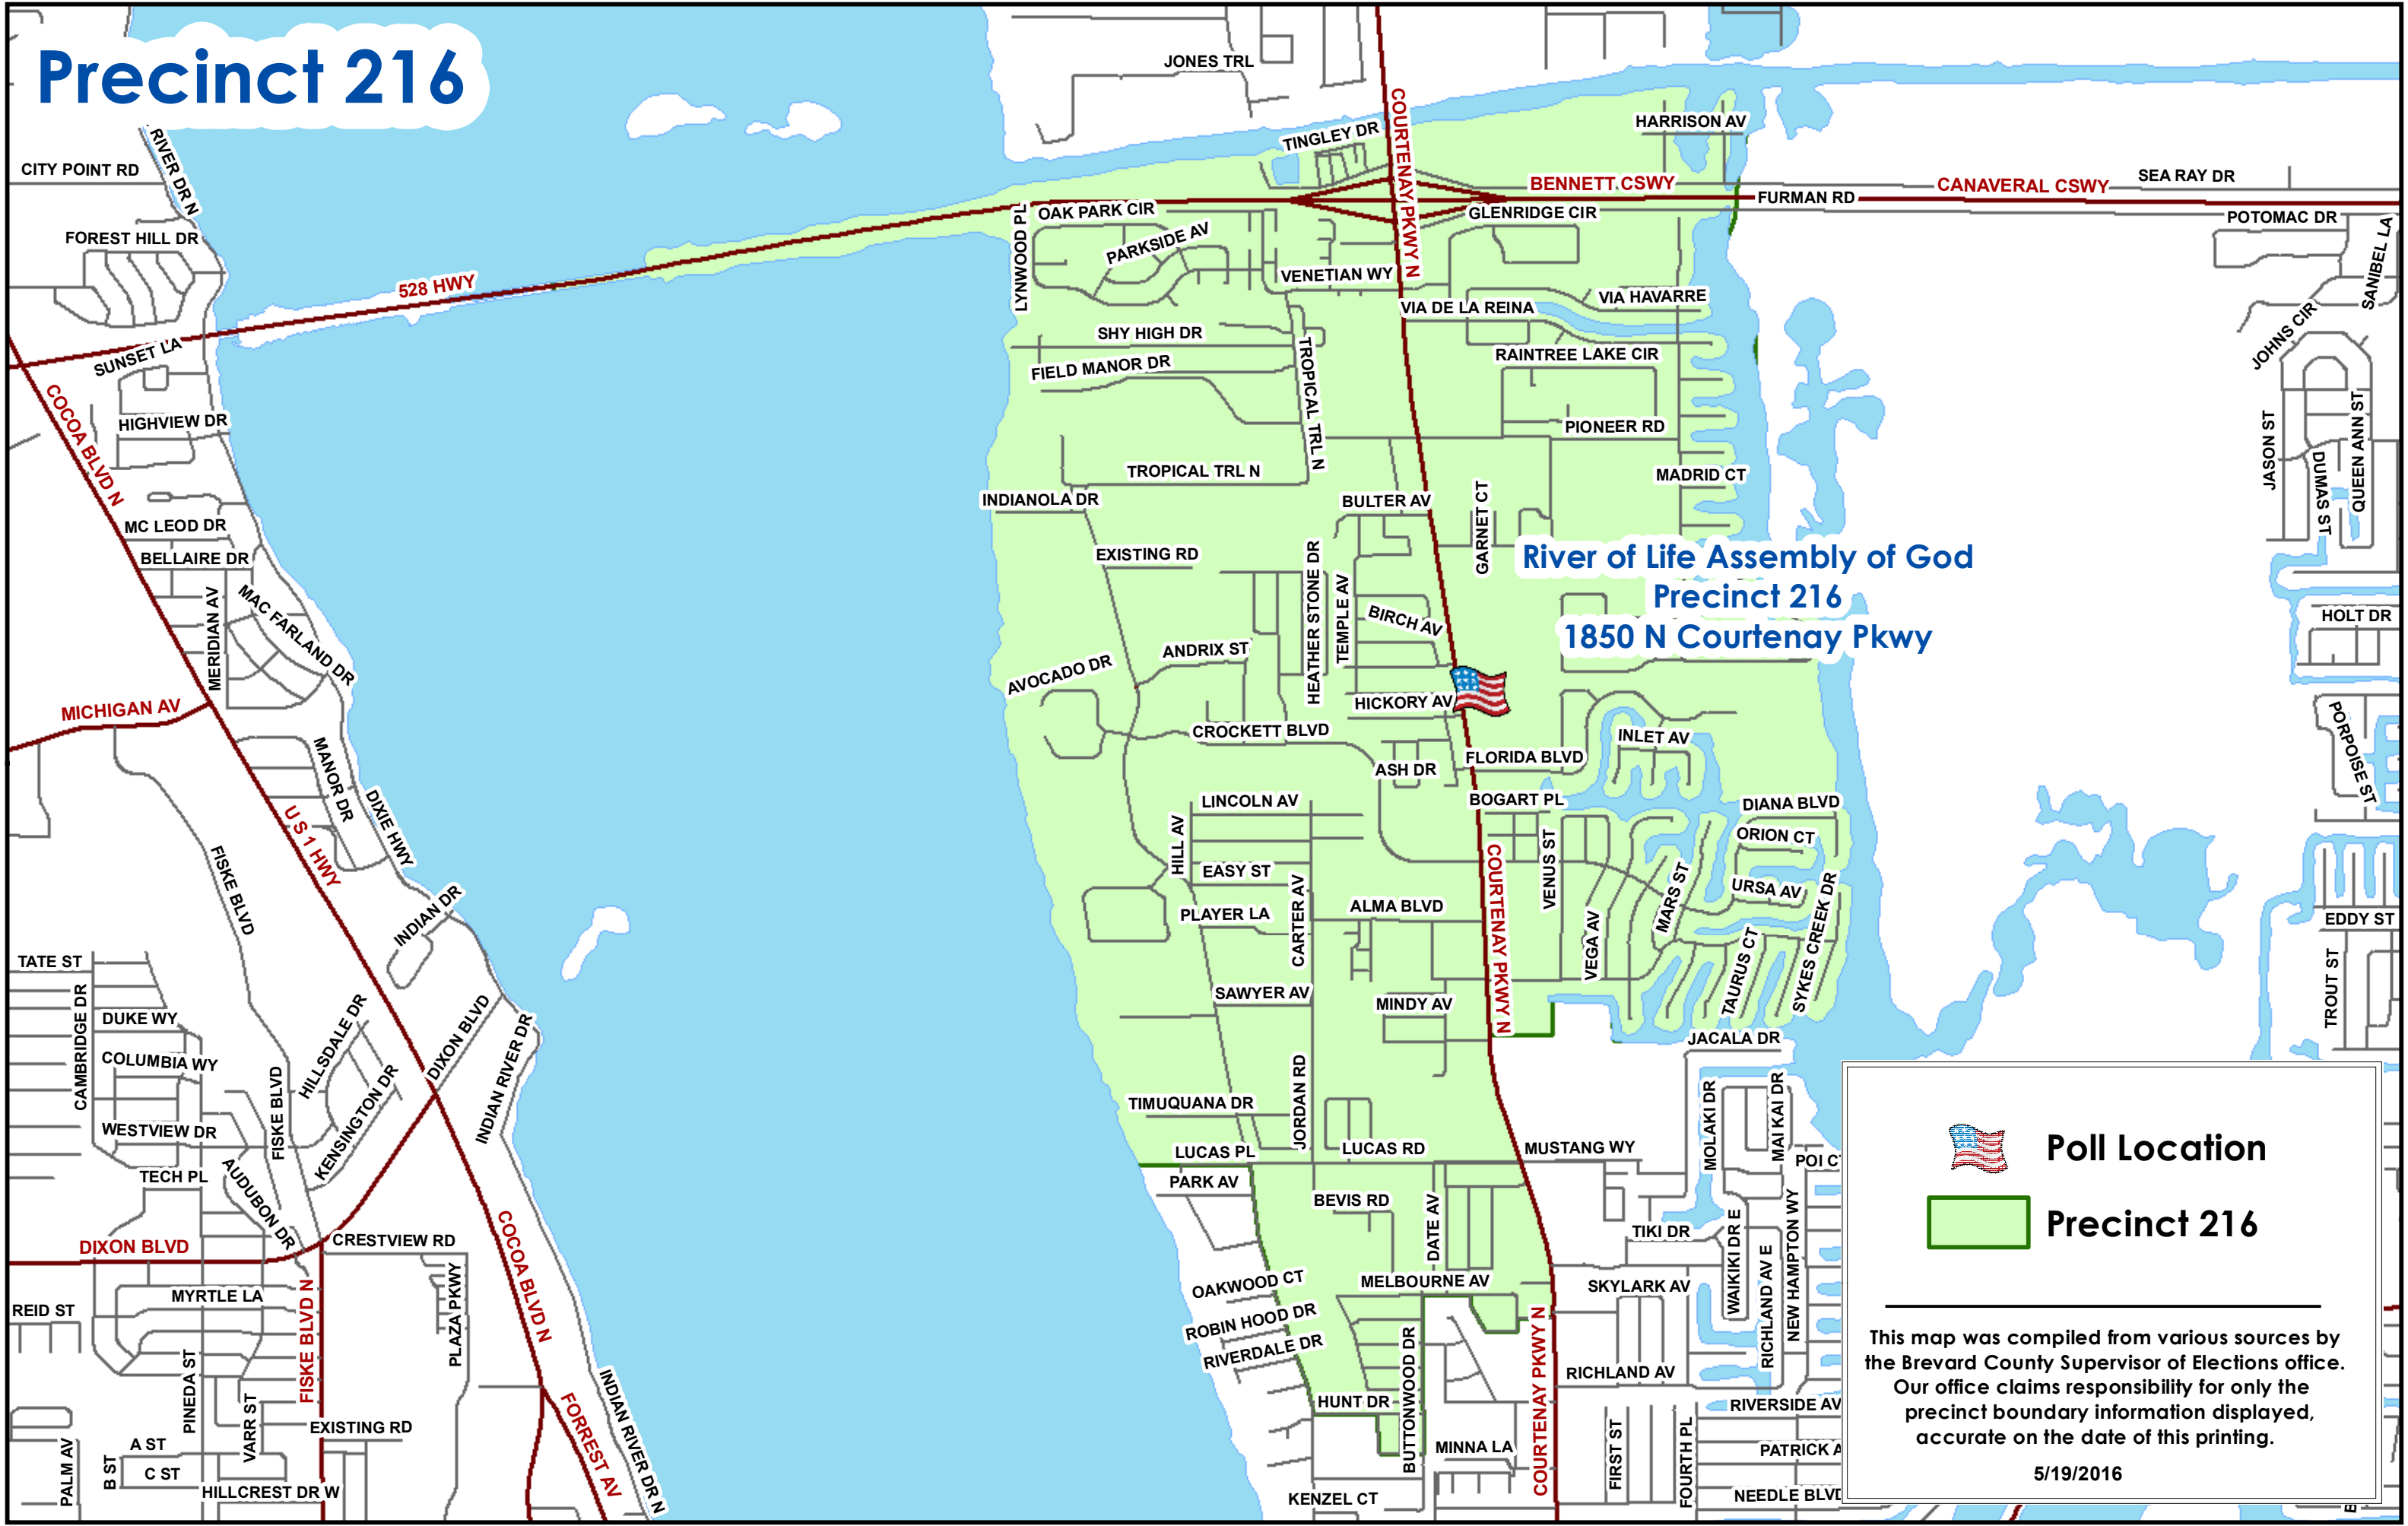

Precinct 216

River of Life Assembly of God
Precinct 216
1850 N Courtenay Pkwy

Poll Location

Precinct 216

This map was compiled from various sources by the Brevard County Supervisor of Elections office. Our office claims responsibility for only the precinct boundary information displayed, accurate on the date of this printing.