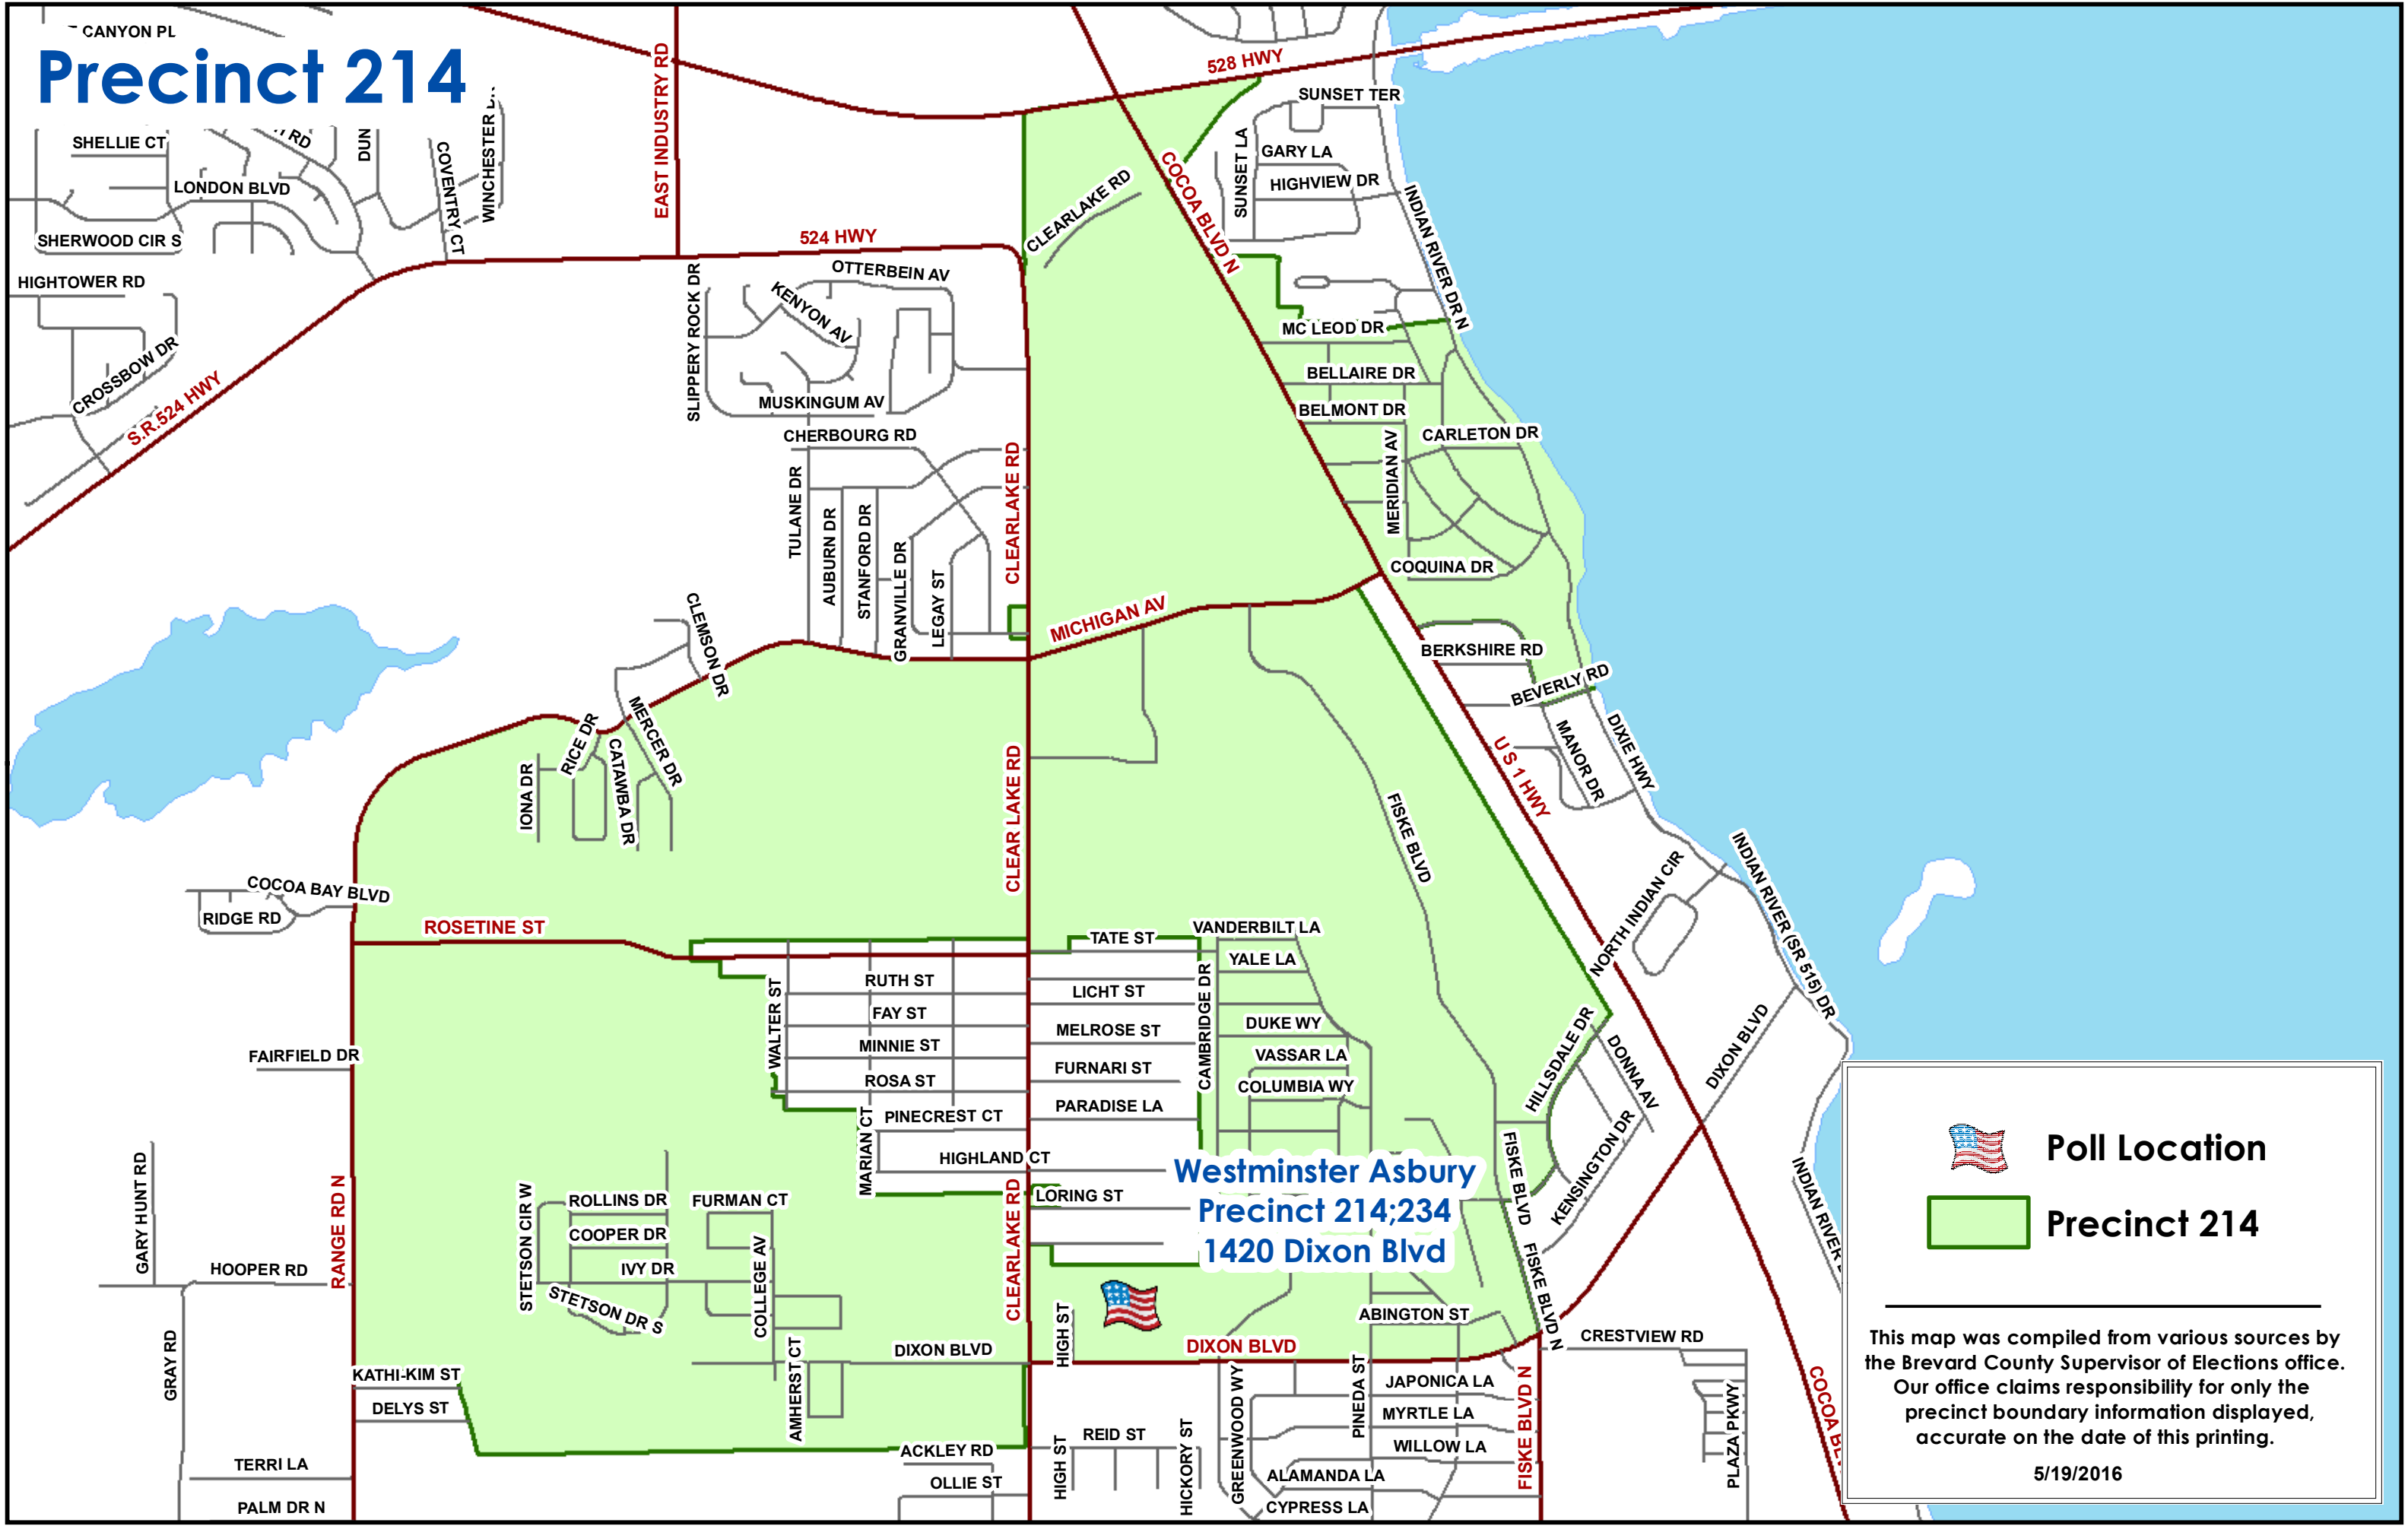

Precinct 214

Westminster Asbury
Precinct 214;234
1420 Dixon Blvd

Poll Location

Precinct 214

This map was compiled from various sources by the Brevard County Supervisor of Elections office. Our office claims responsibility for only the precinct boundary information displayed, accurate on the date of this printing.