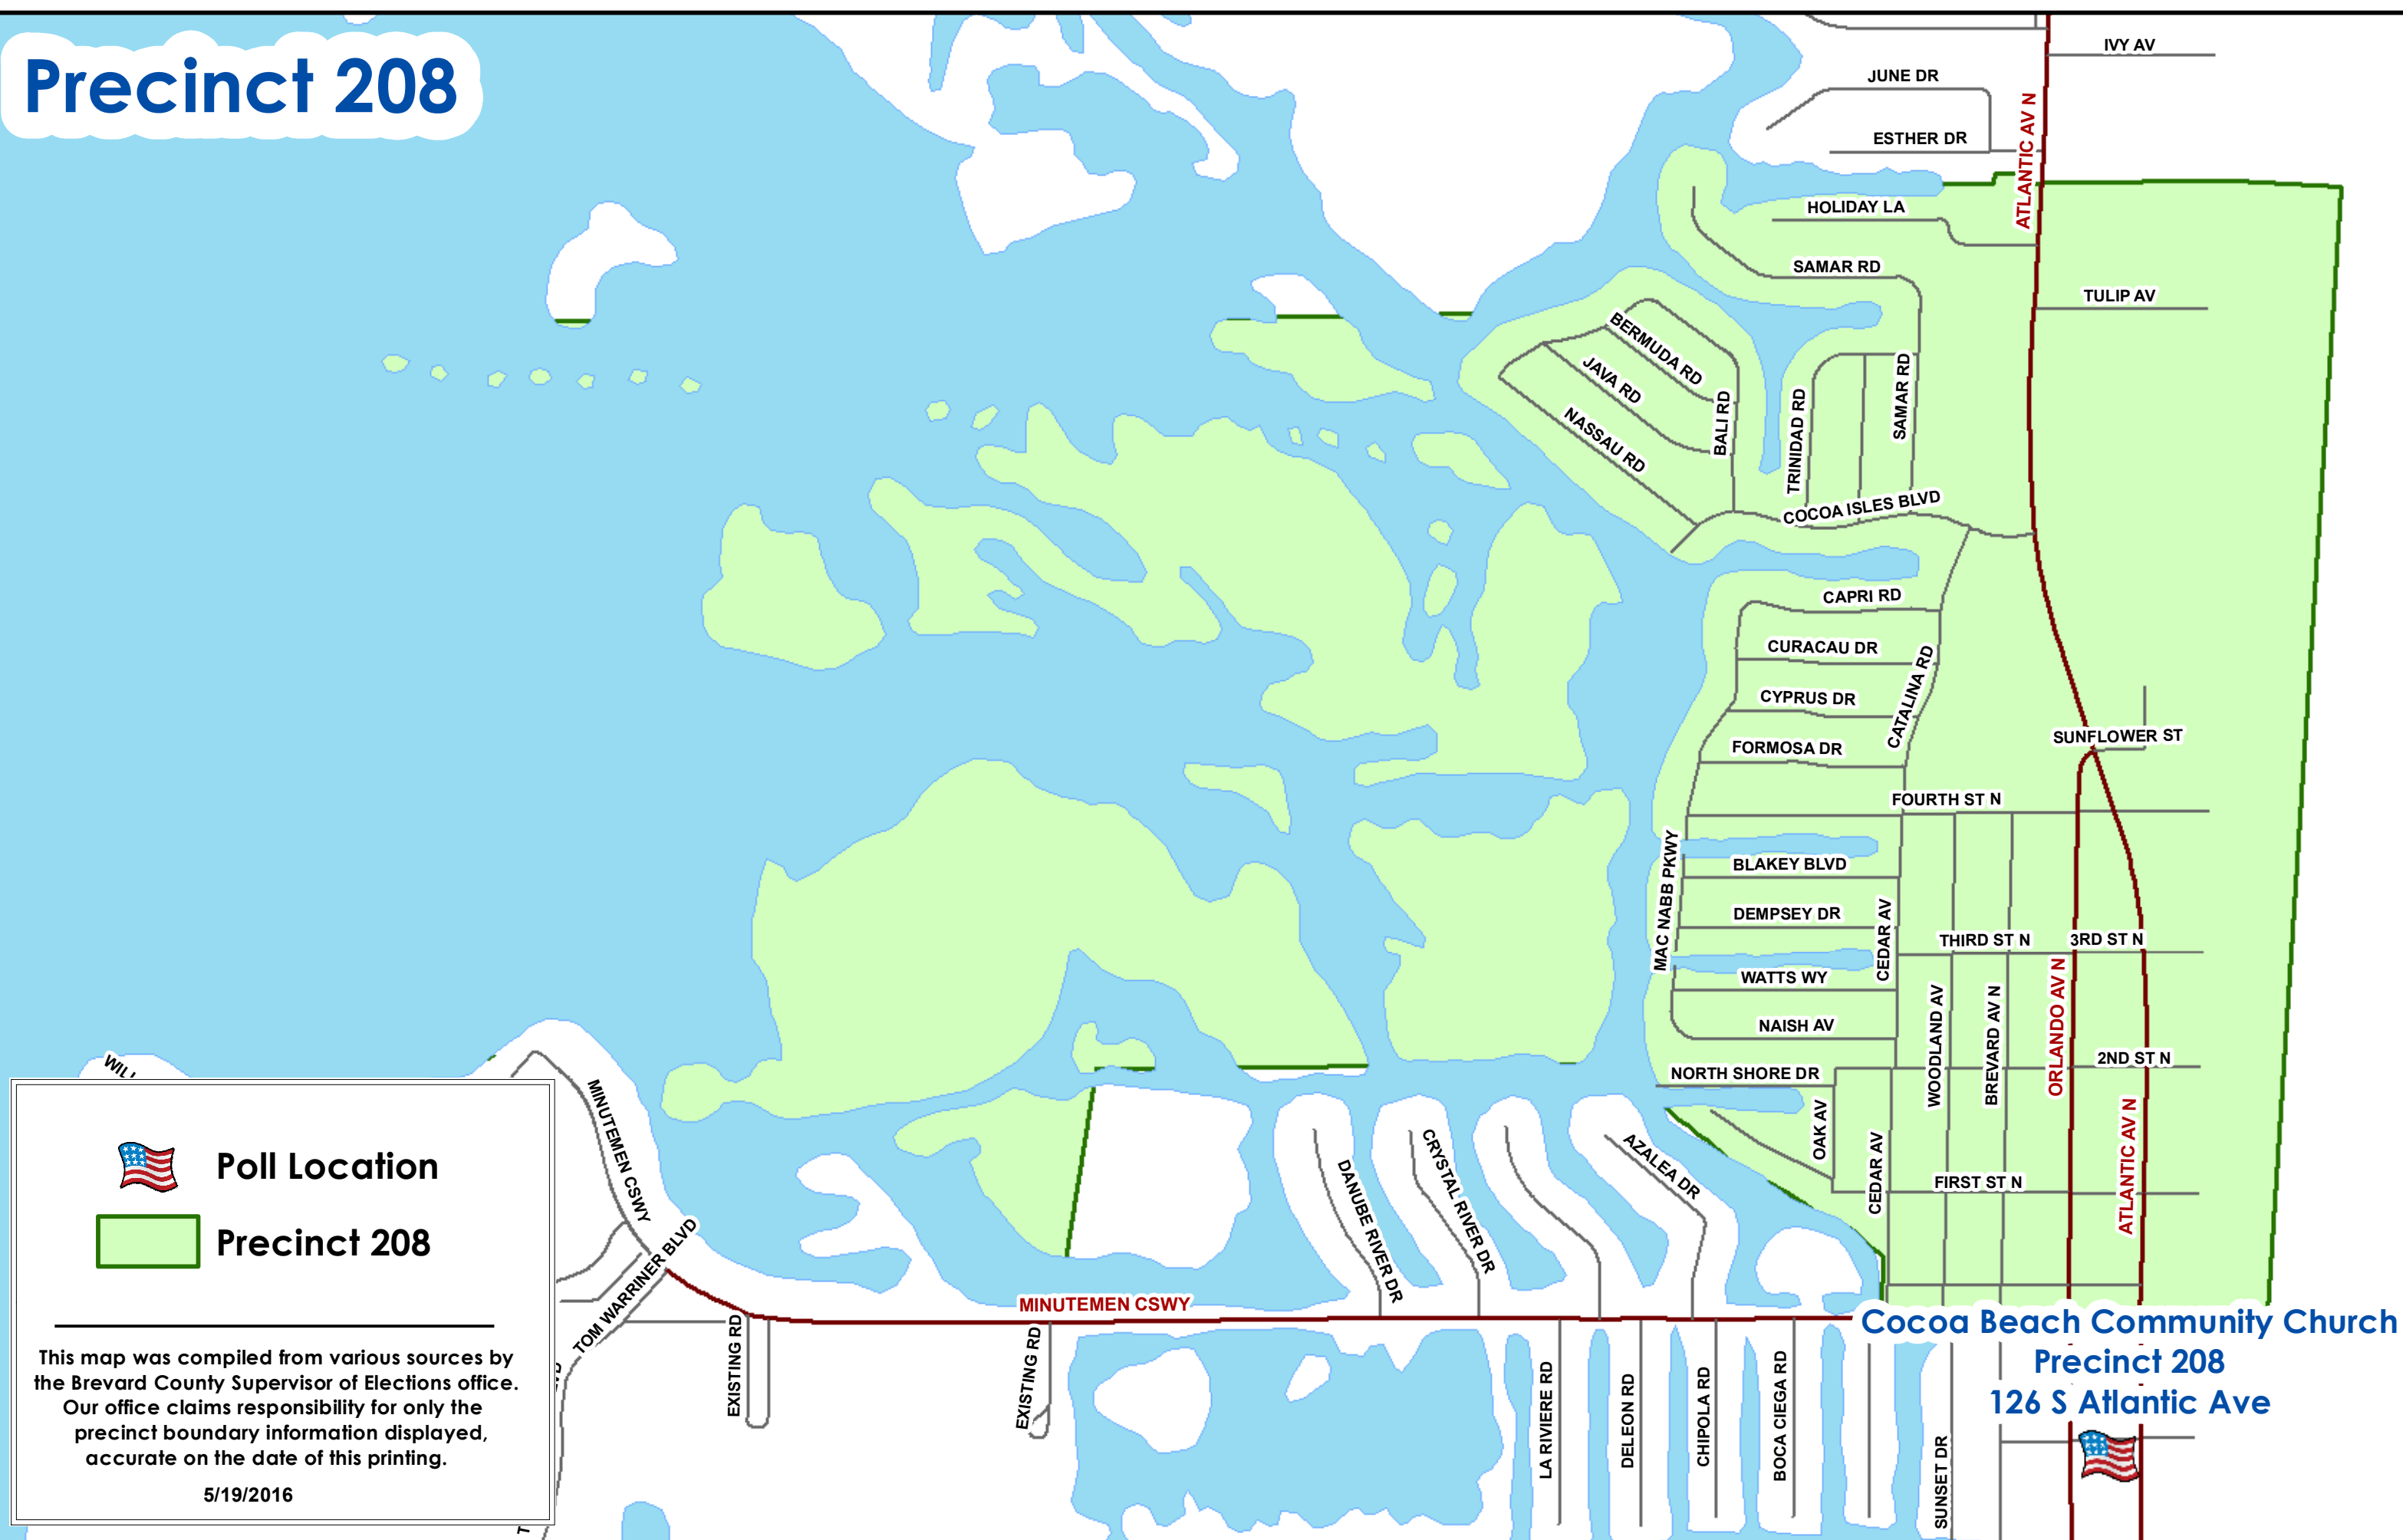

# Precinct 208

**Poll Location**

**Precinct 208**

This map was compiled from various sources by the Brevard County Supervisor of Elections office. Our office claims responsibility for only the precinct boundary information displayed, accurate on the date of this printing.

5/19/2016

**Cocoa Beach Community Church**  
**Precinct 208**  
**126 S Atlantic Ave**