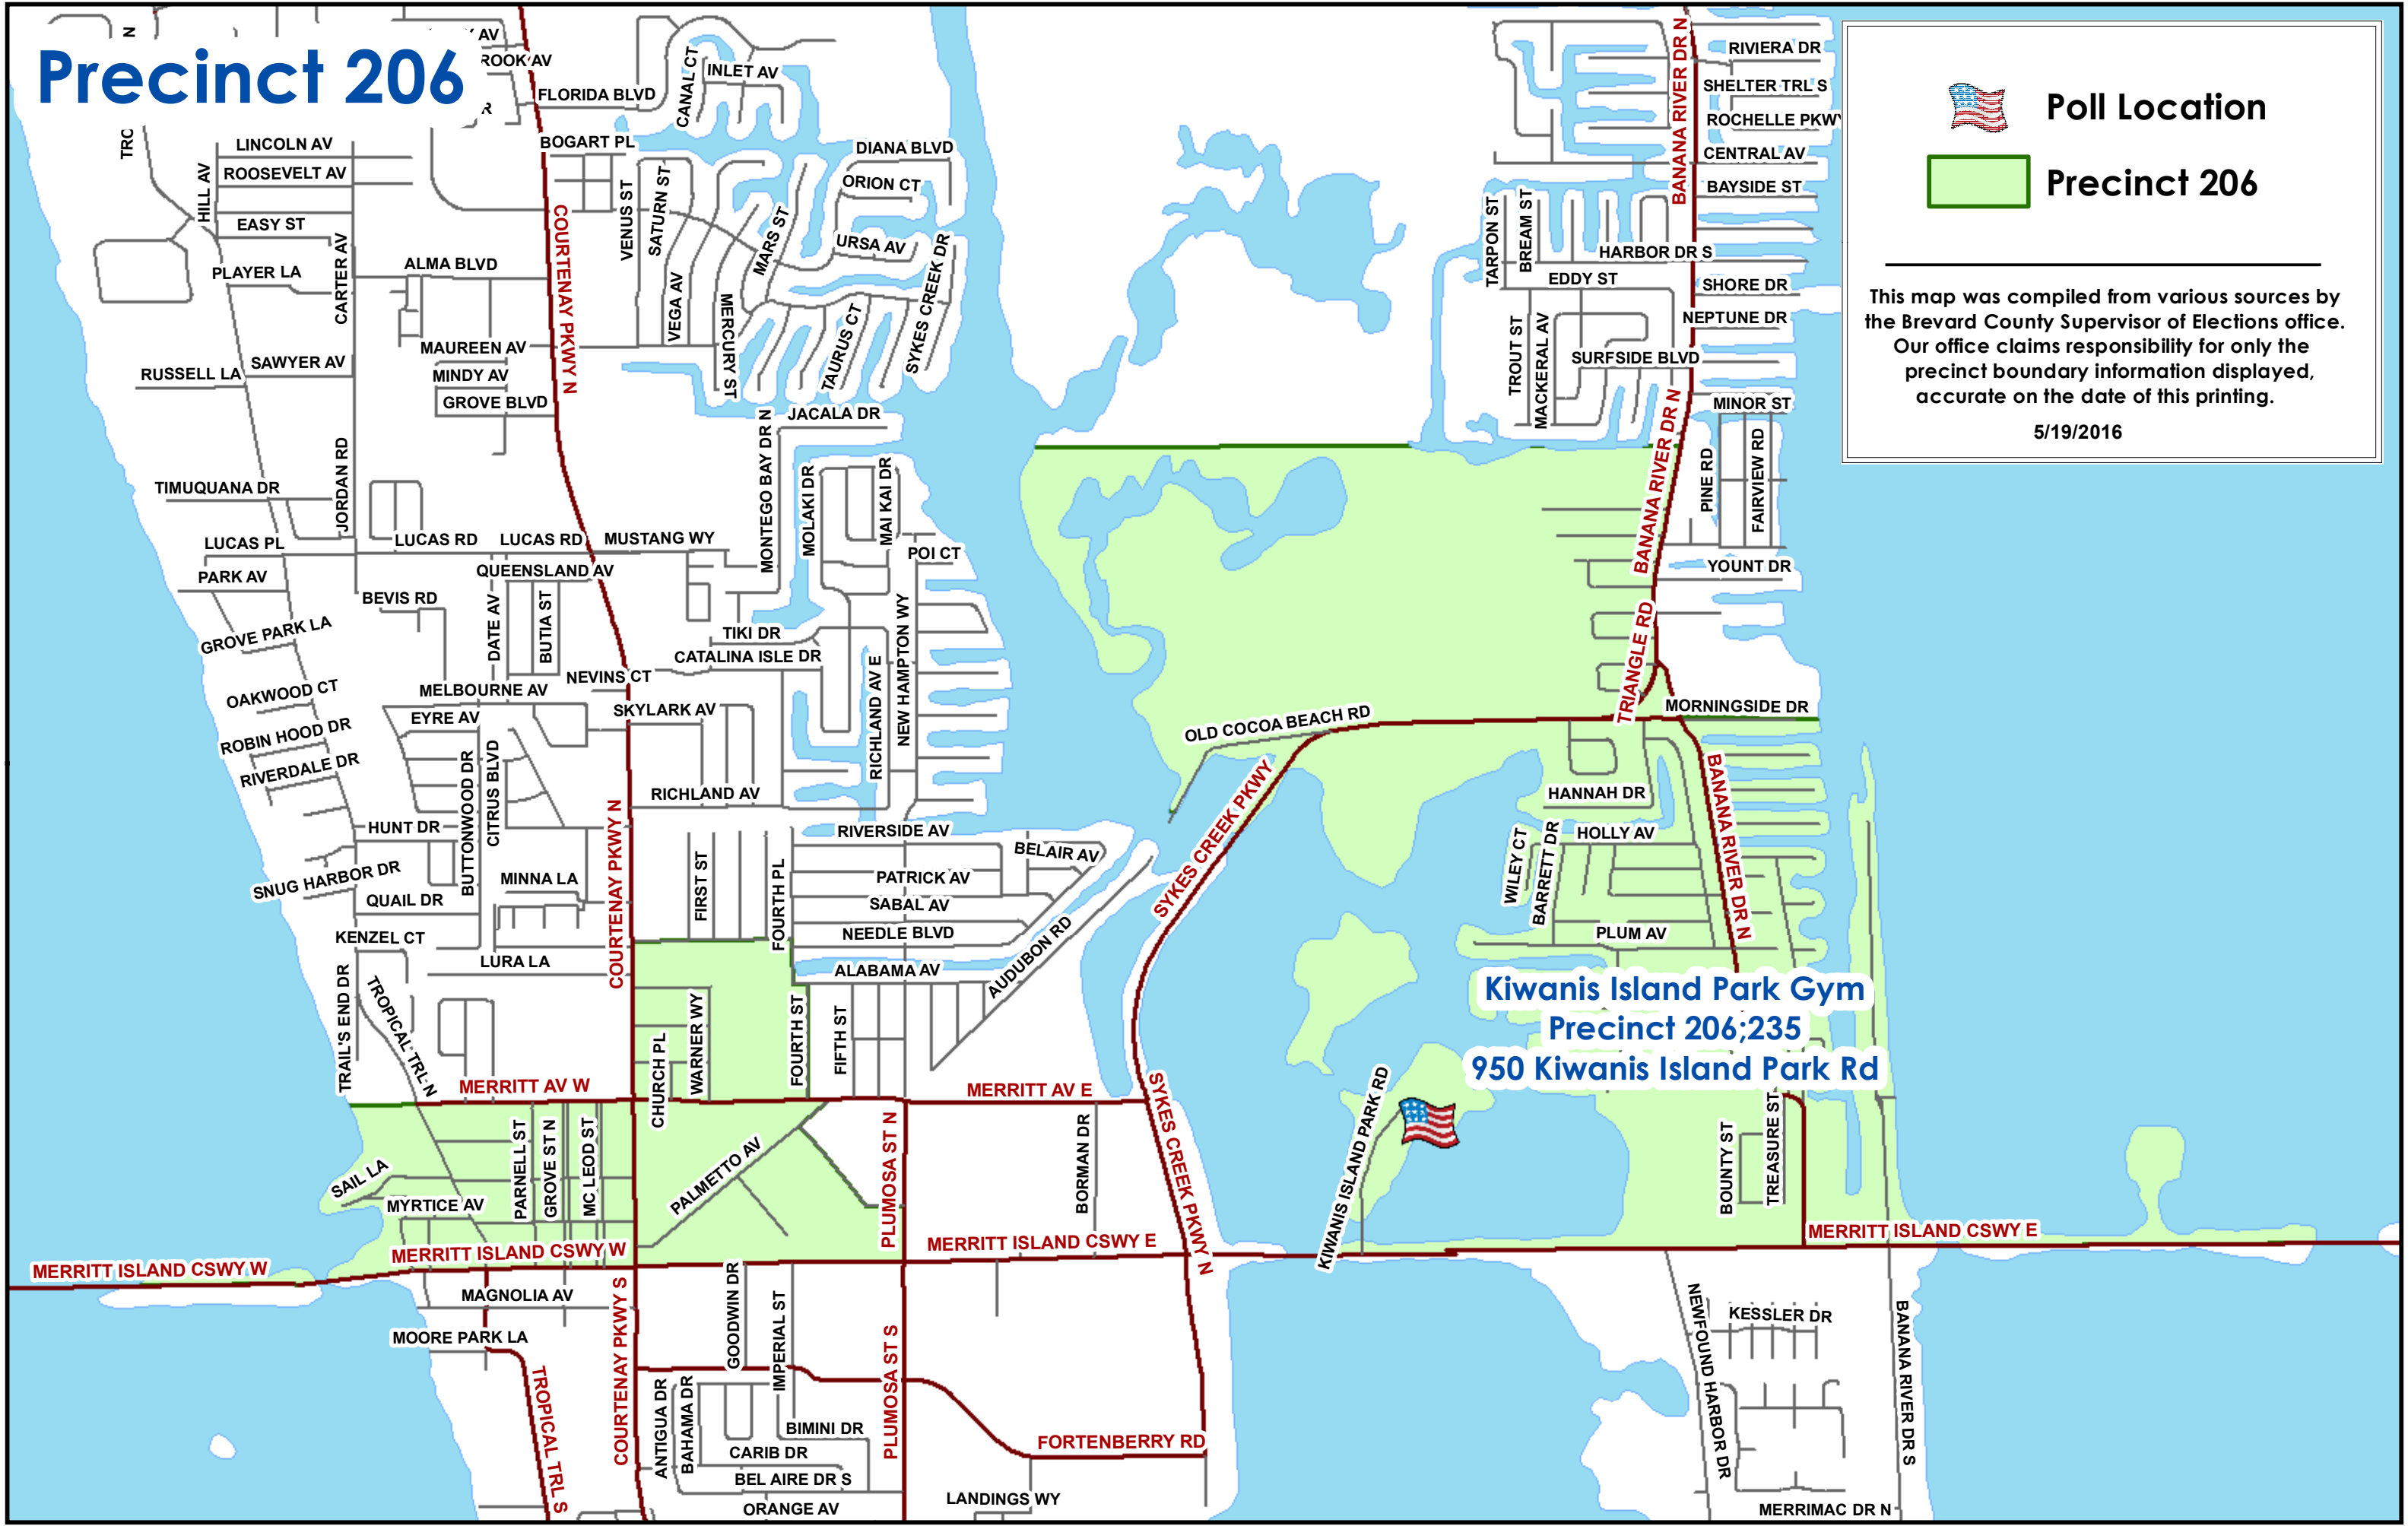

Precinct 206

Poll Location

Precinct 206

This map was compiled from various sources by the Brevard County Supervisor of Elections office. Our office claims responsibility for only the precinct boundary information displayed, accurate on the date of this printing.