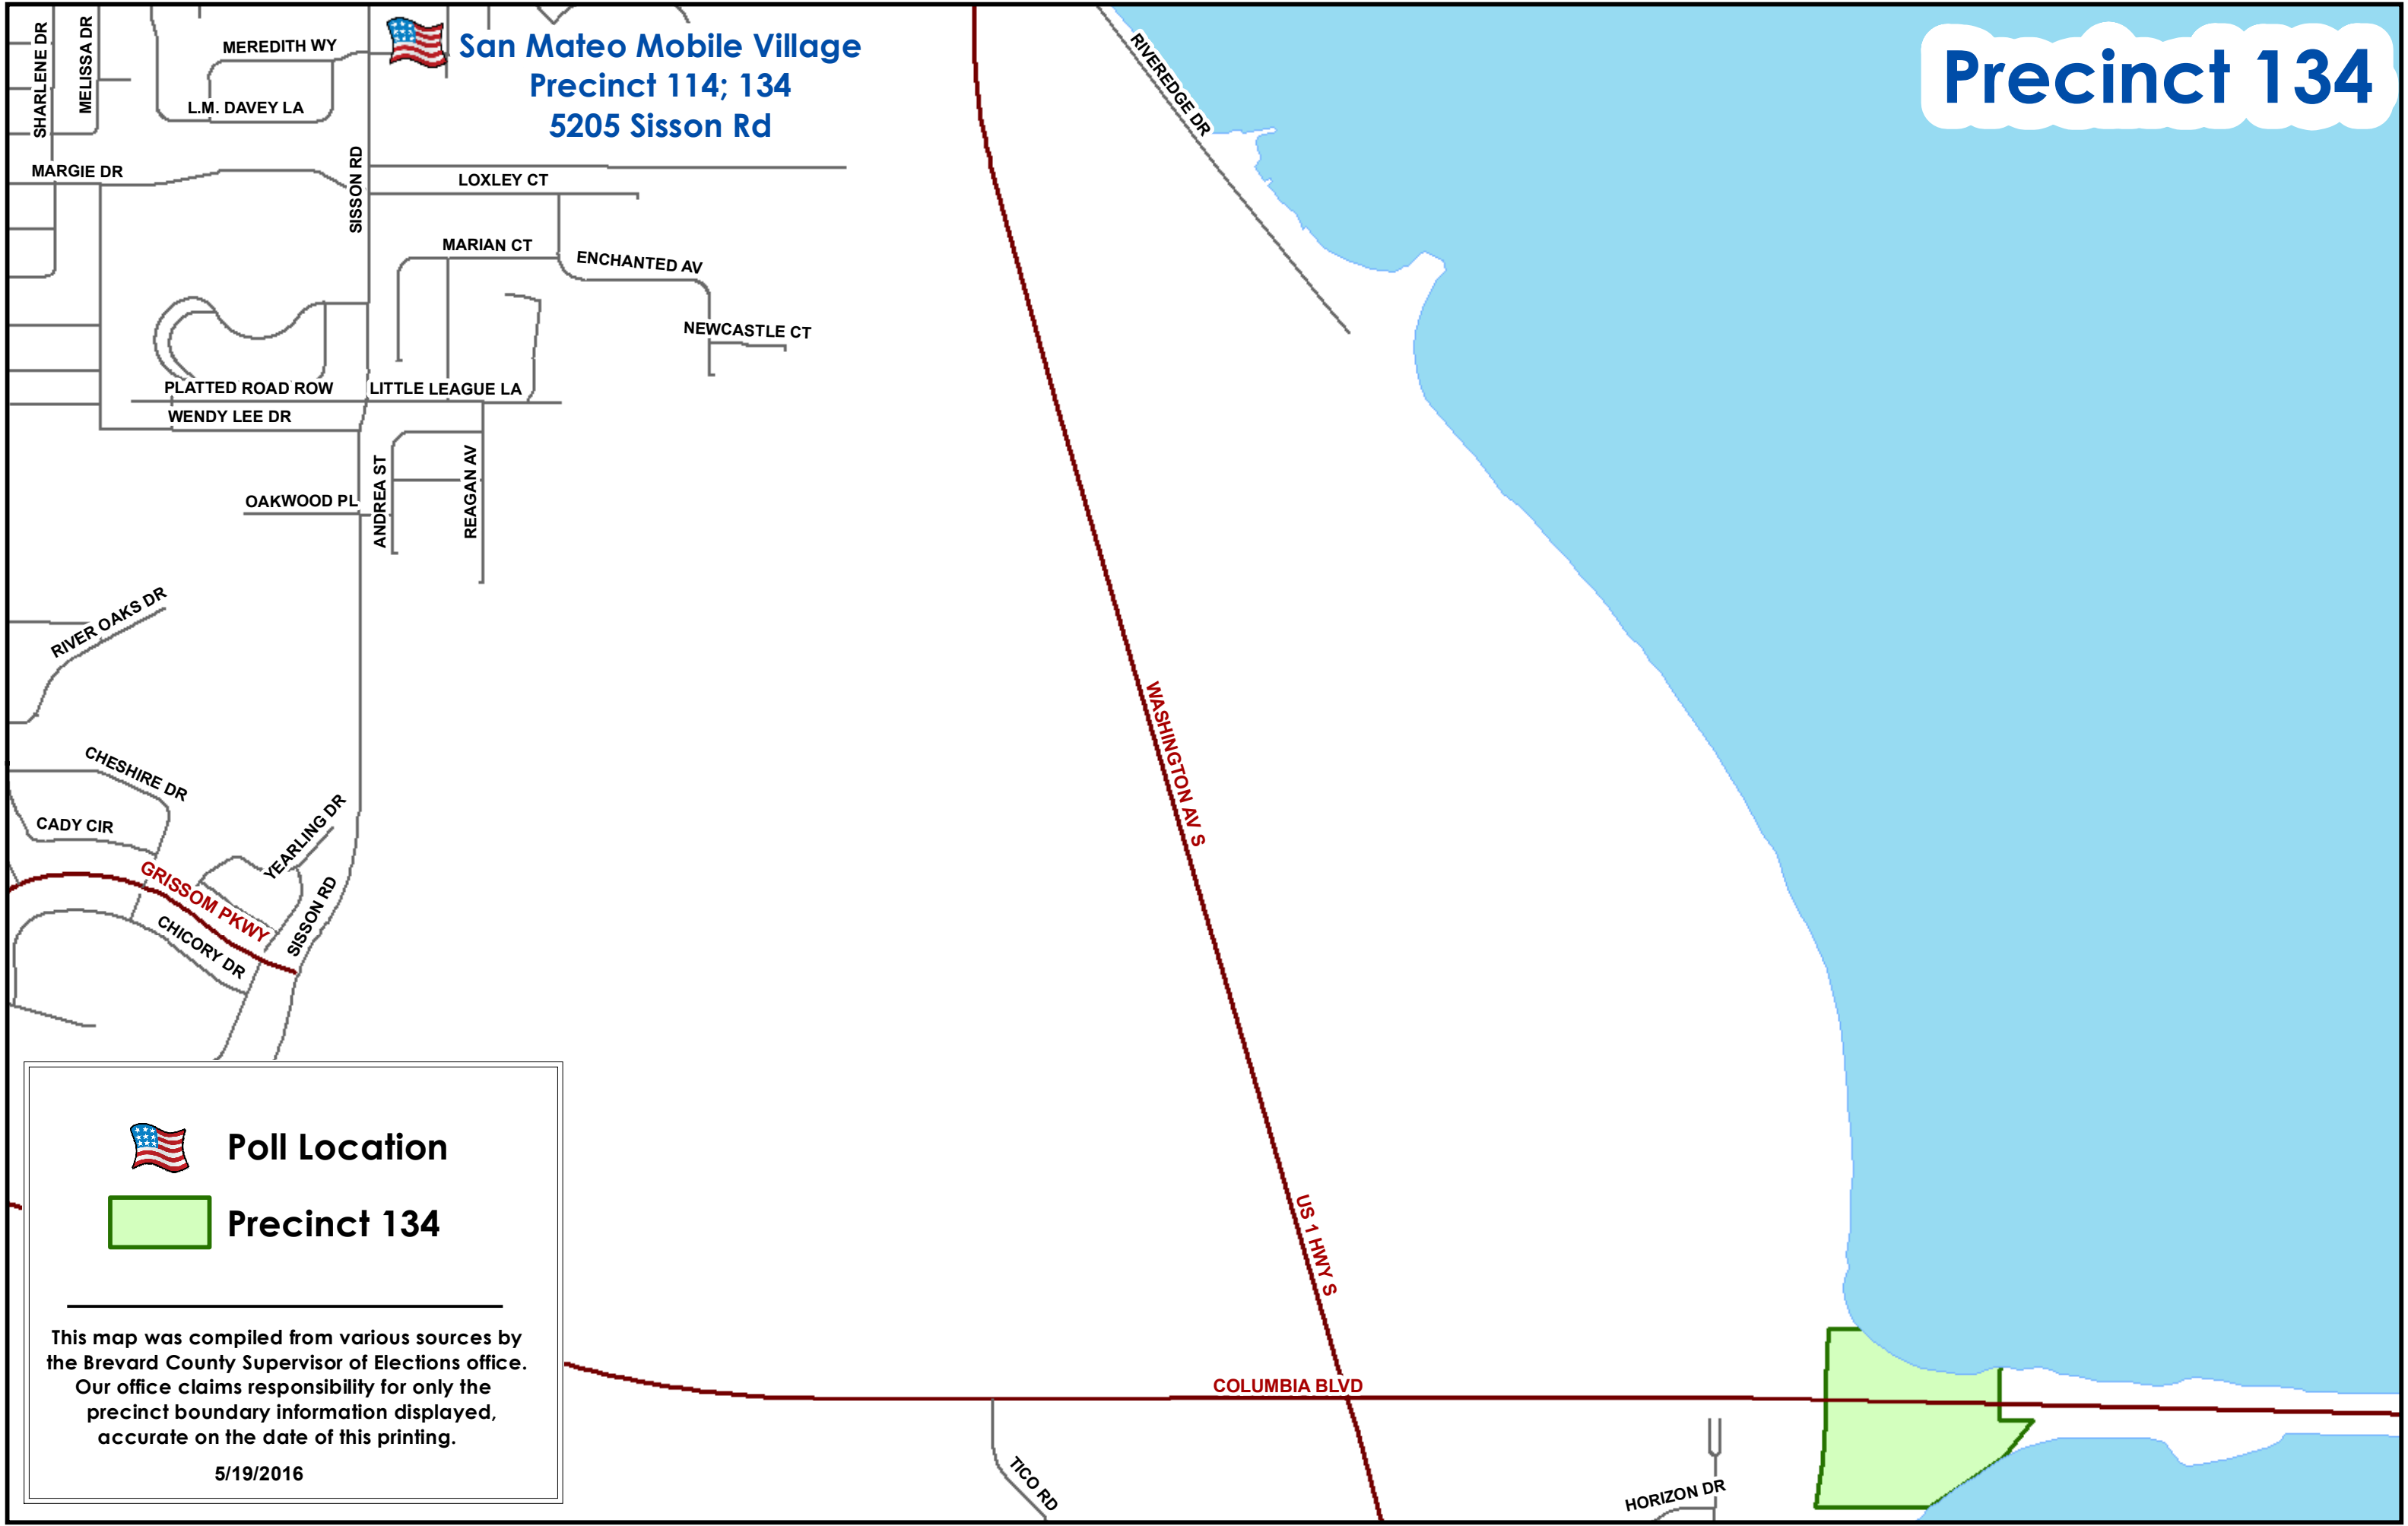

Precinct 134

 **San Mateo Mobile Village**
Precinct 114; 134
5205 Sisson Rd

 **Poll Location**

 **Precinct 134**

This map was compiled from various sources by the Brevard County Supervisor of Elections office. Our office claims responsibility for only the precinct boundary information displayed, accurate on the date of this printing.