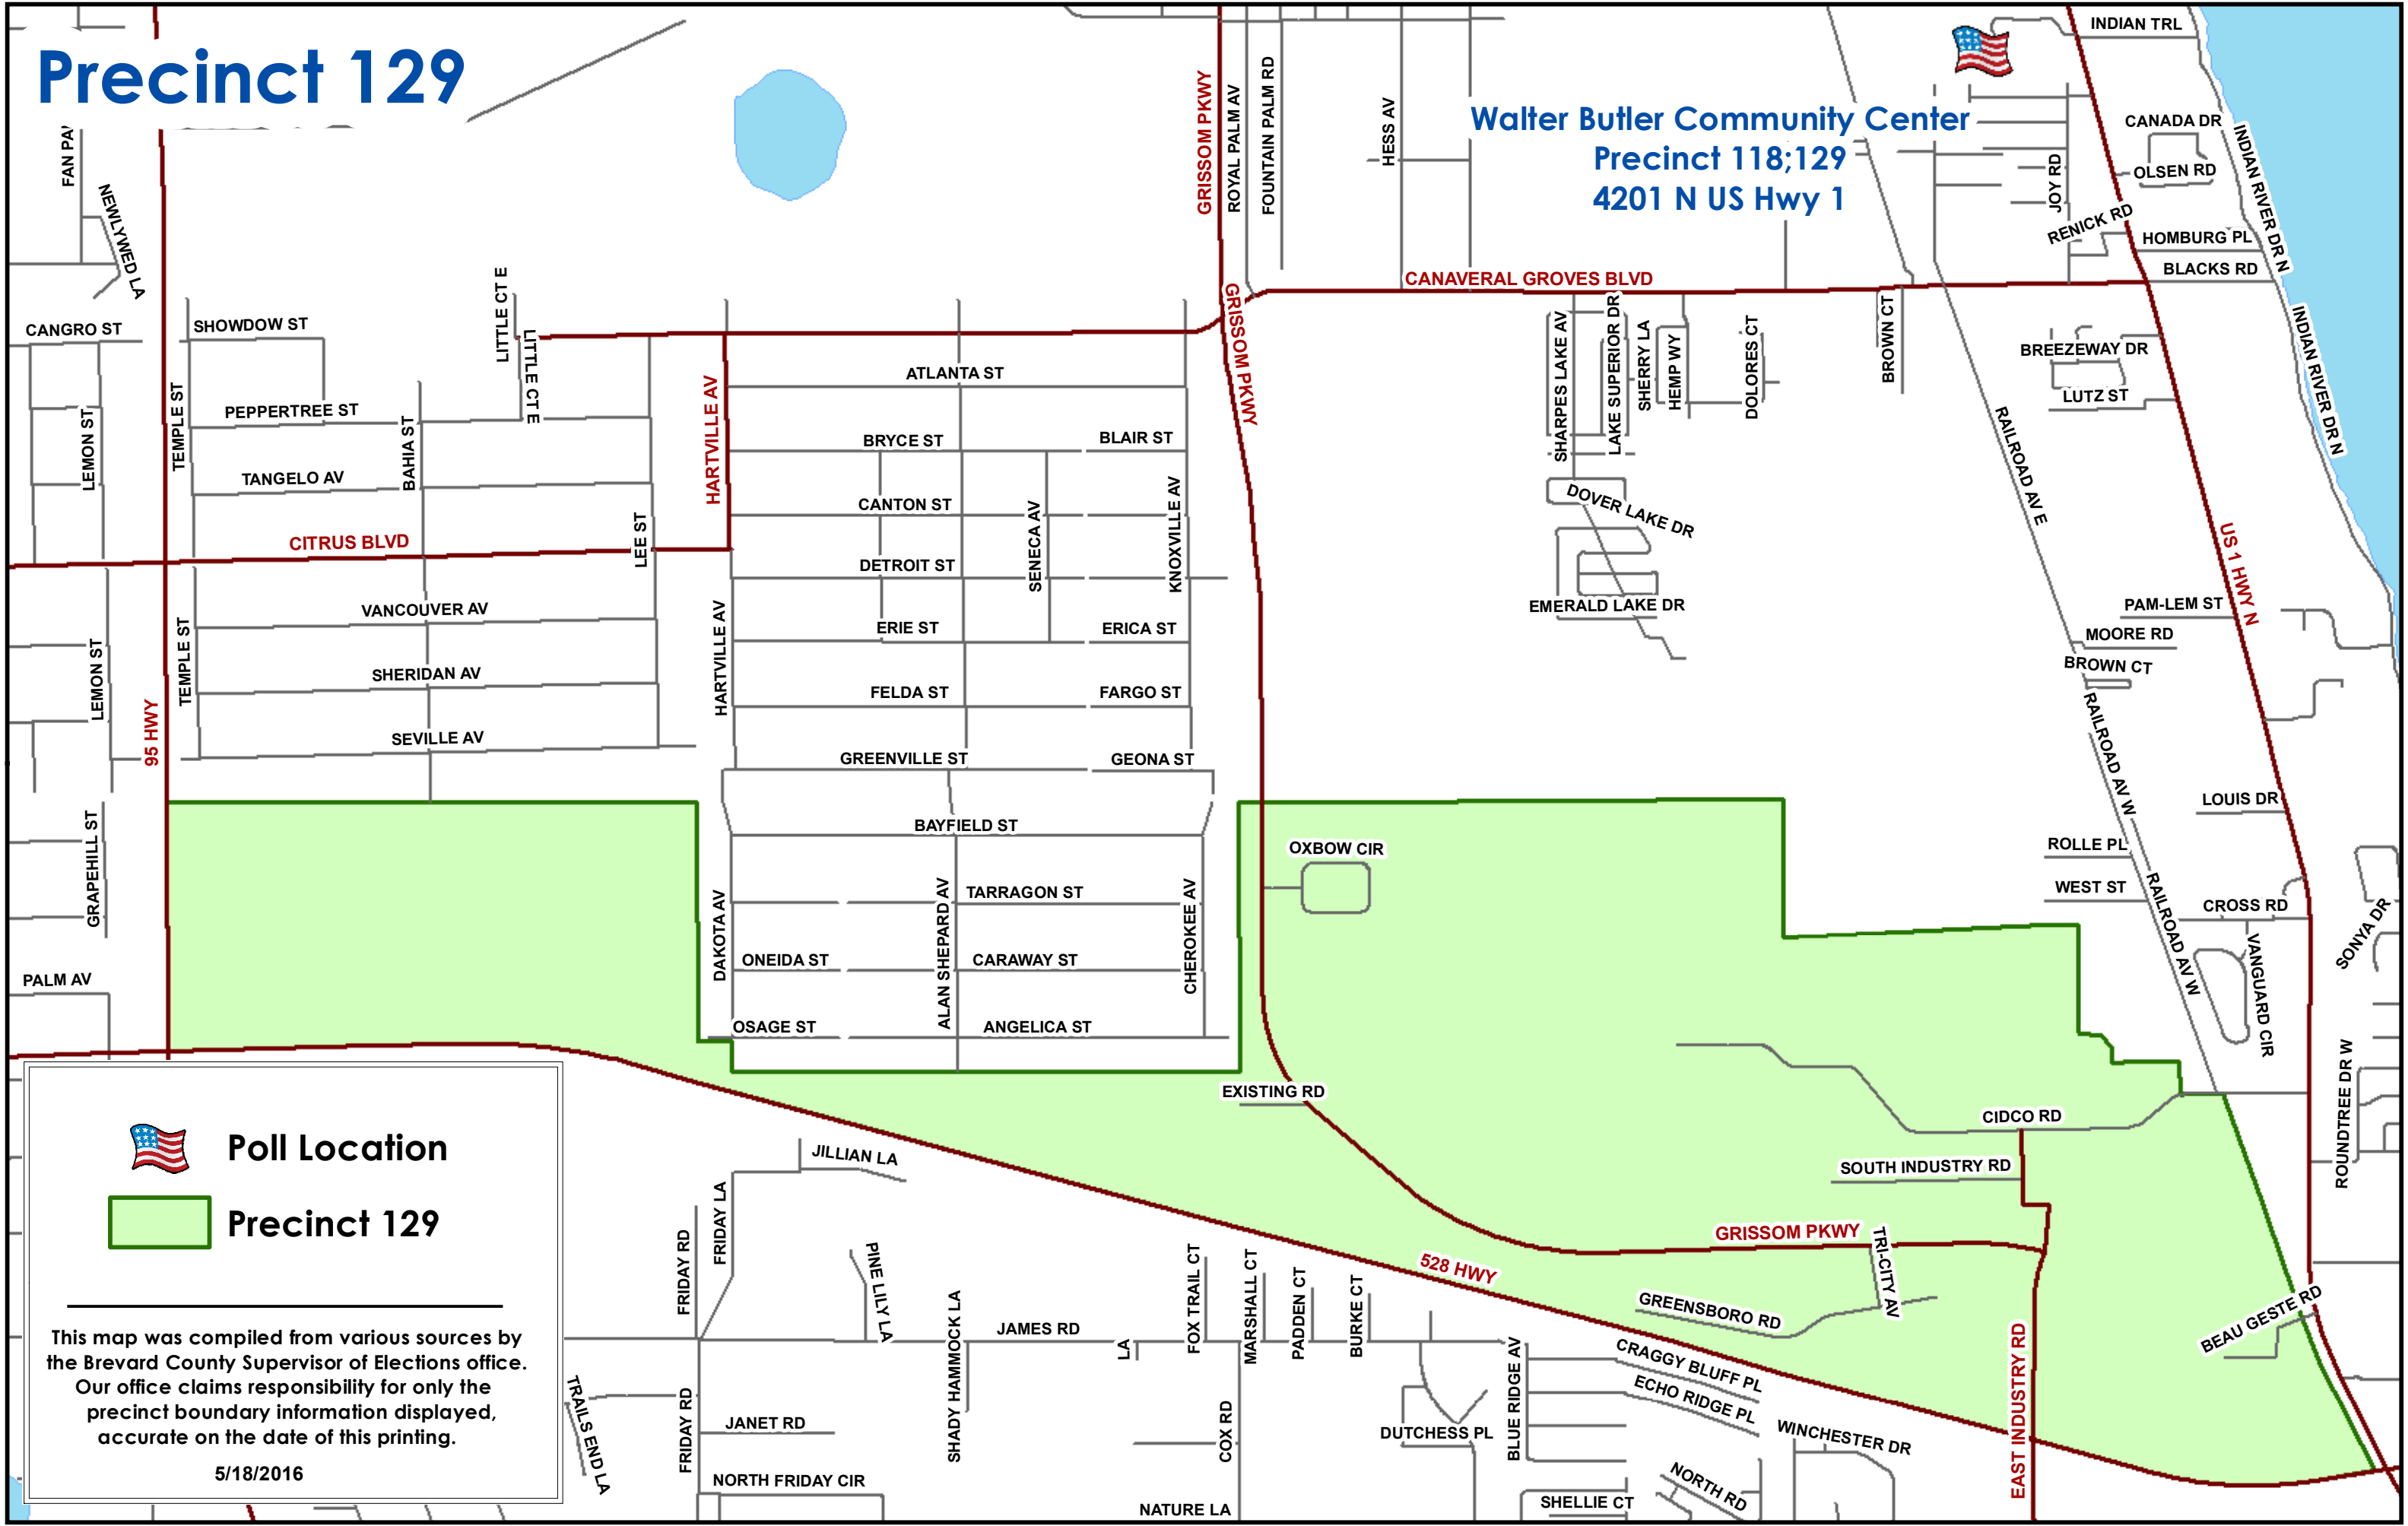

Precinct 129

Walter Butler Community Center
Precinct 118;129
4201 N US Hwy 1

Poll Location

Precinct 129

This map was compiled from various sources by the Brevard County Supervisor of Elections office. Our office claims responsibility for only the precinct boundary information displayed, accurate on the date of this printing.