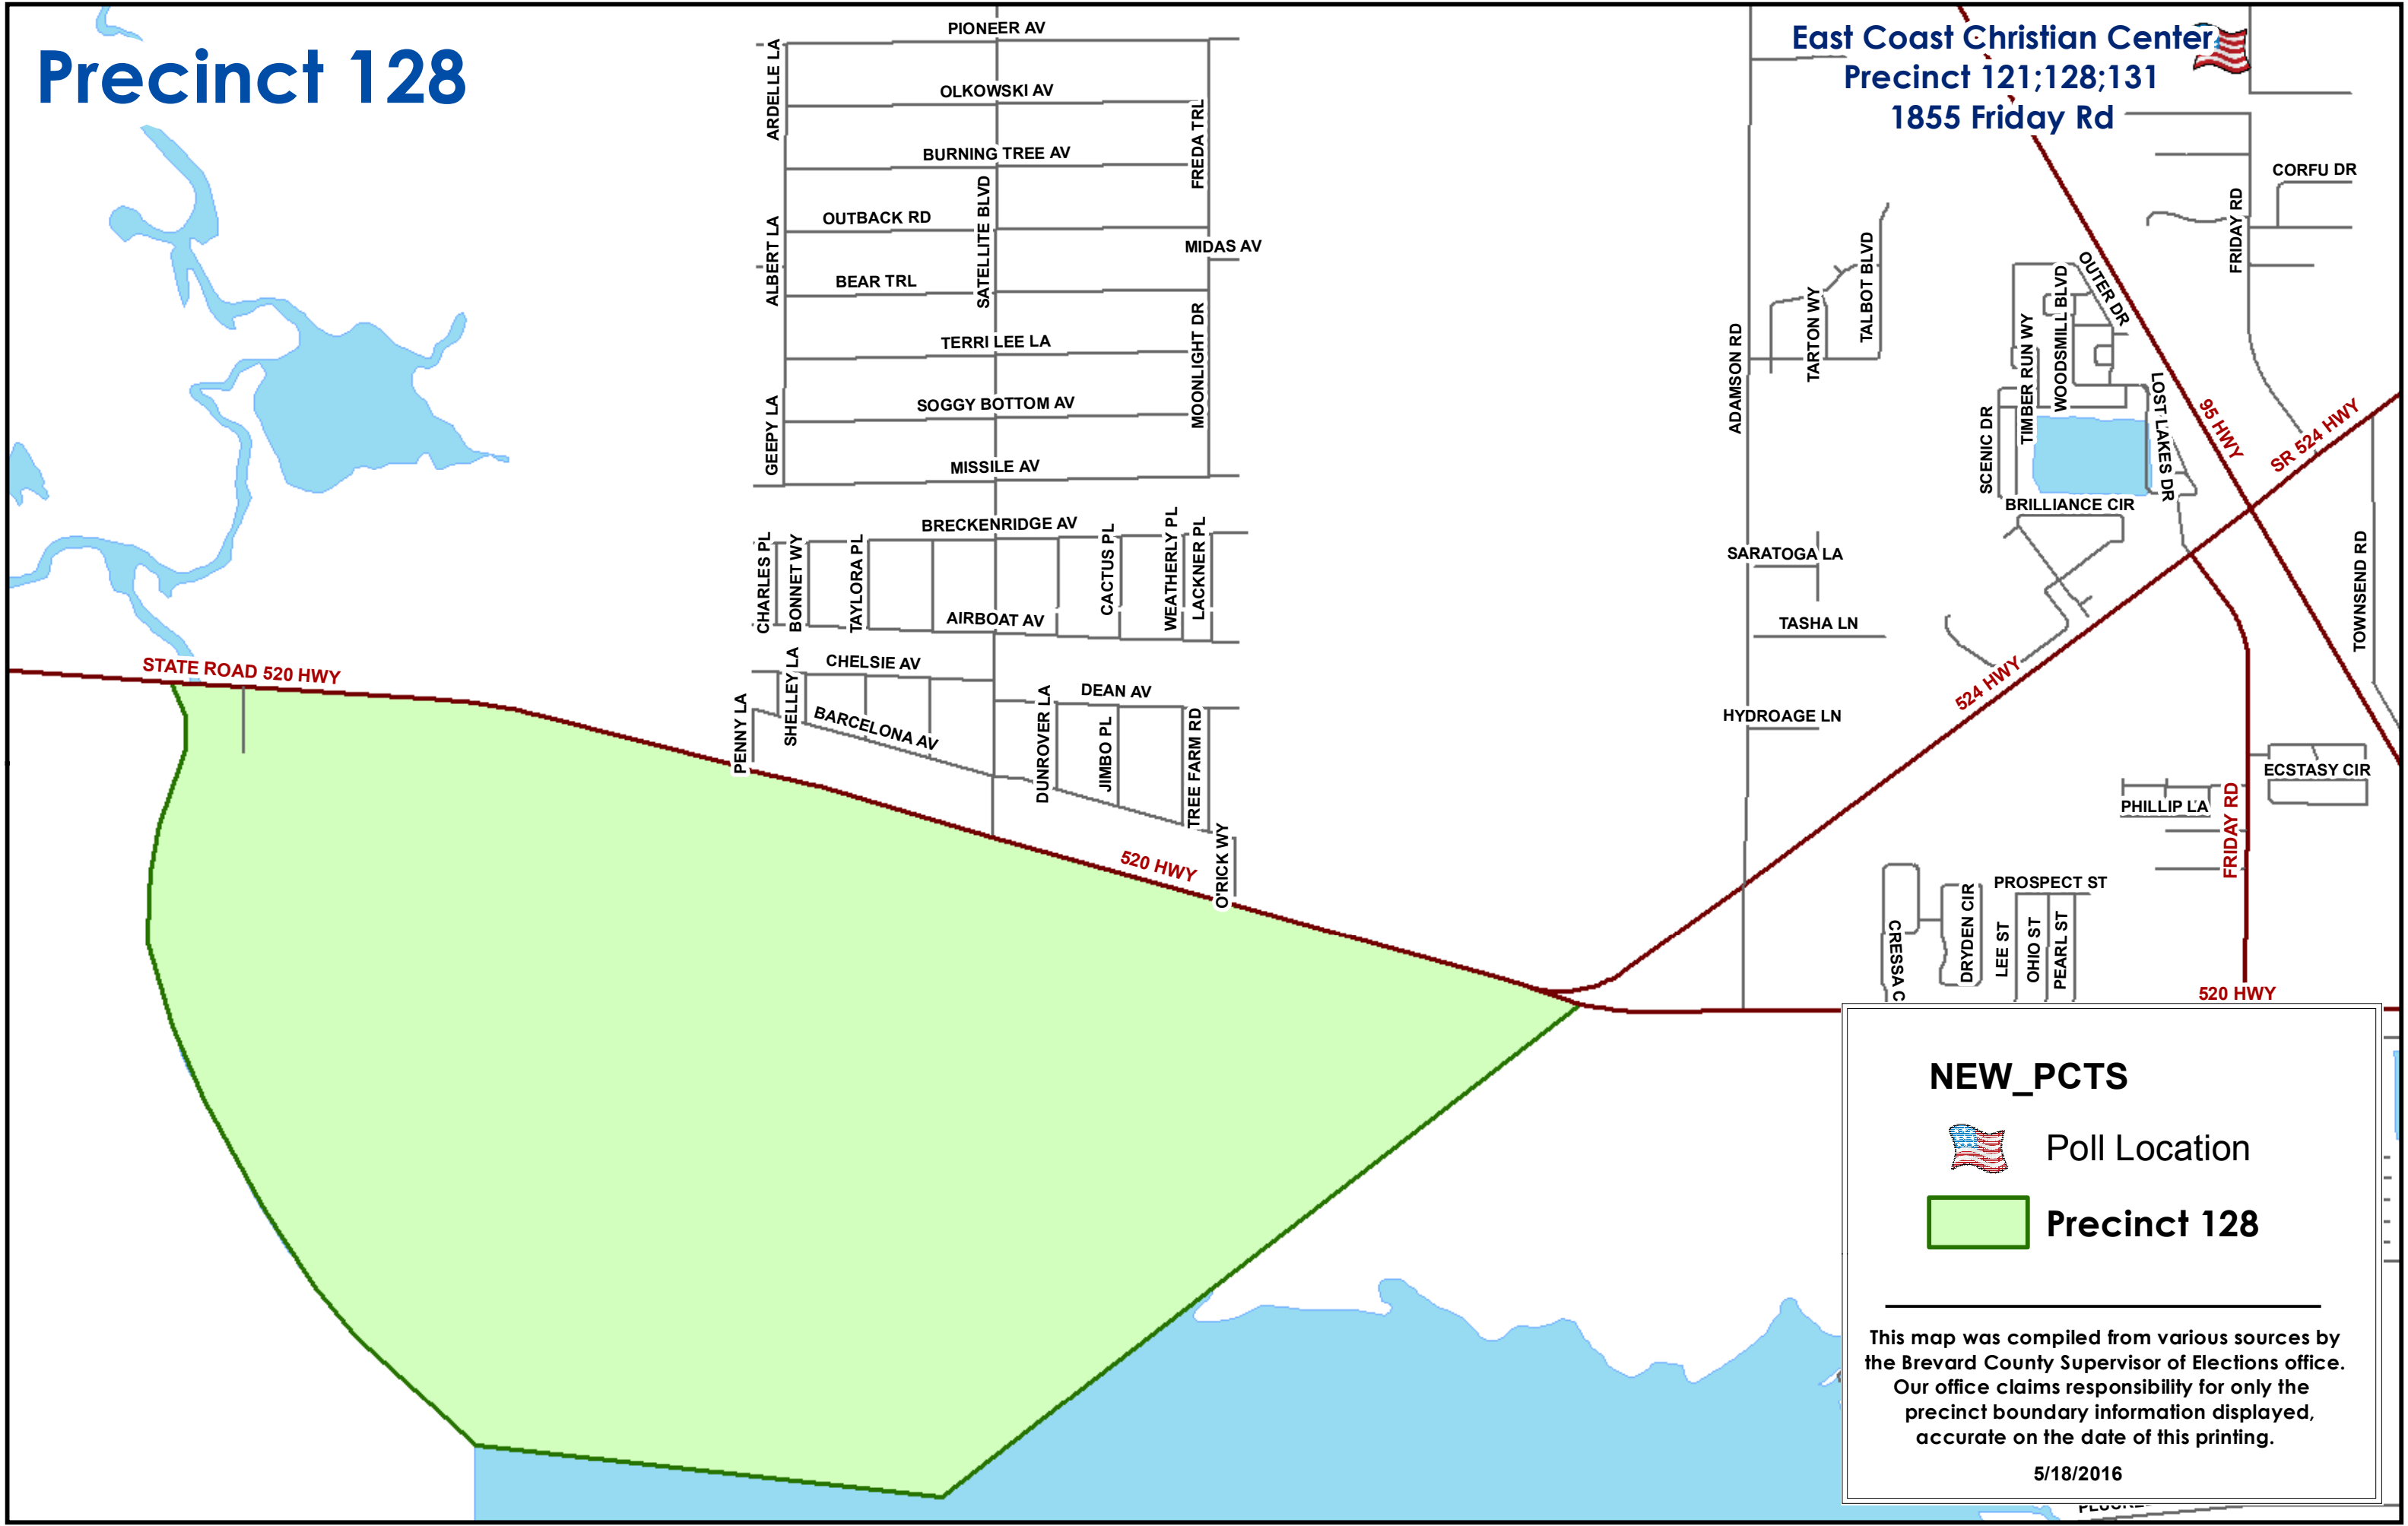

# Precinct 128

East Coast Christian Center  
Precinct 121;128;131  
1855 Friday Rd

- NEW\_PCTS**
-  Poll Location
  -  Precinct 128

This map was compiled from various sources by the Brevard County Supervisor of Elections office. Our office claims responsibility for only the precinct boundary information displayed, accurate on the date of this printing.