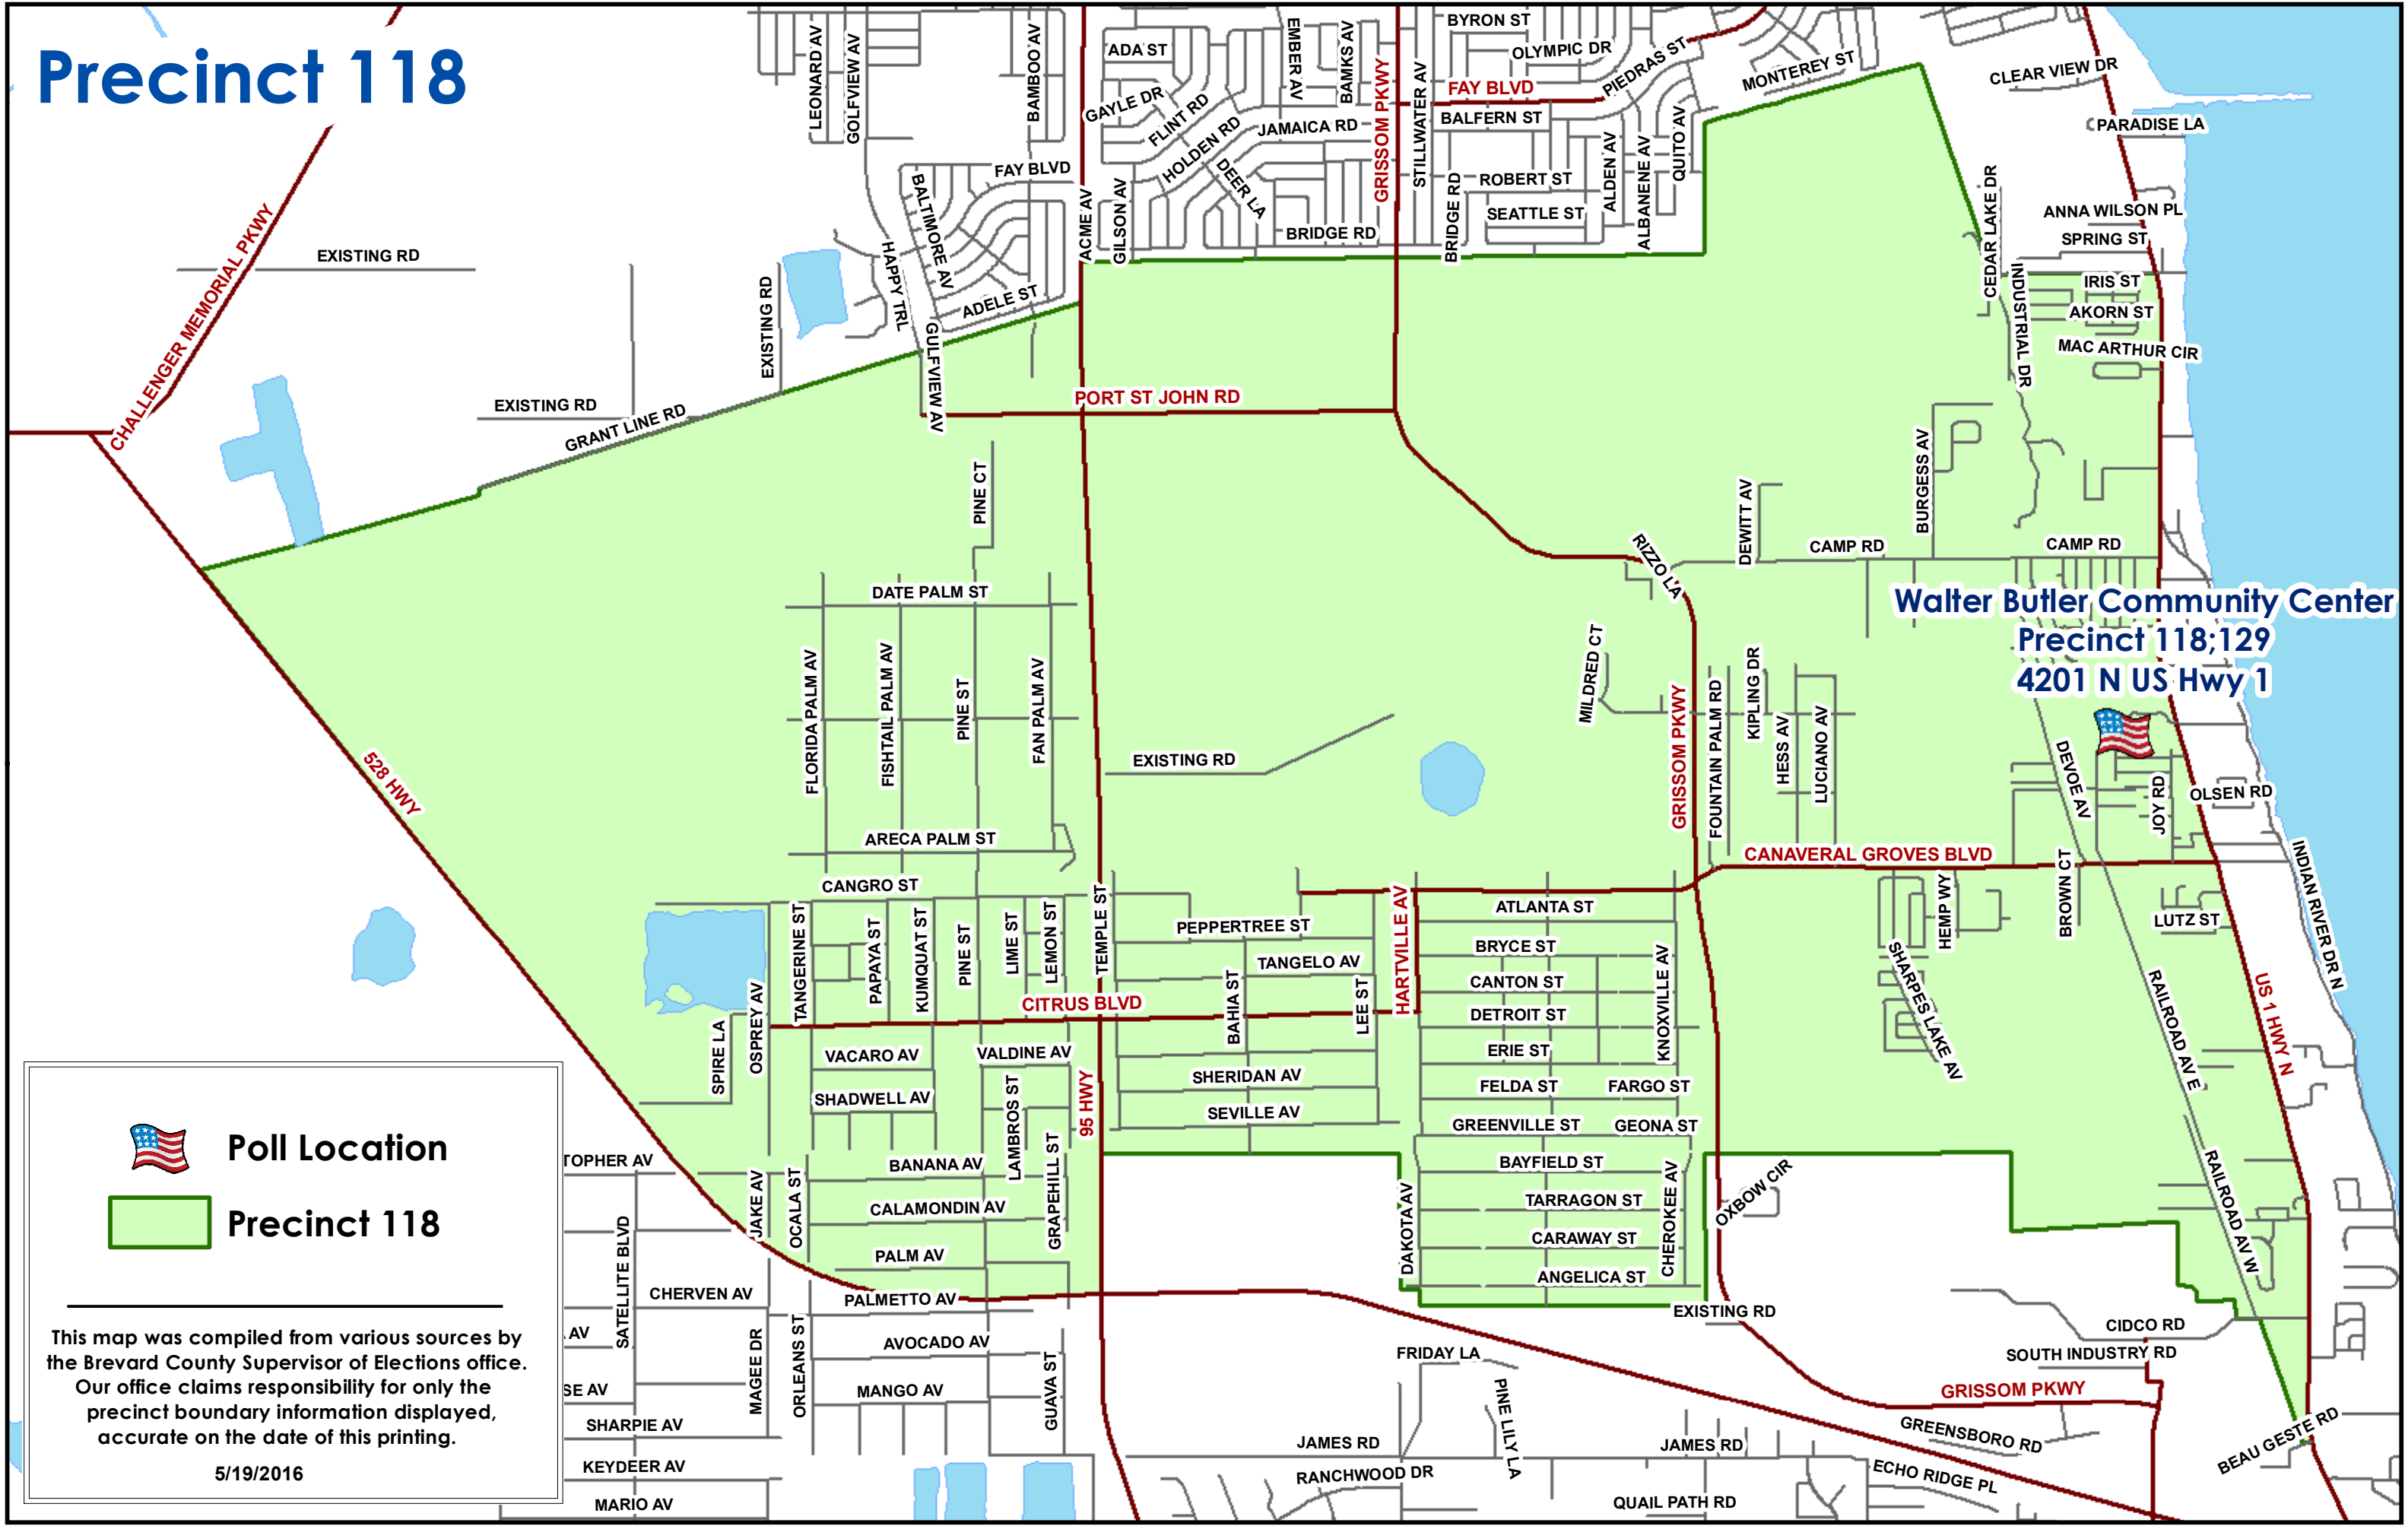

Precinct 118

Walter Butler Community Center
Precinct 118;129
4201 N US Hwy 1

Poll Location

Precinct 118

This map was compiled from various sources by the Brevard County Supervisor of Elections office. Our office claims responsibility for only the precinct boundary information displayed, accurate on the date of this printing.