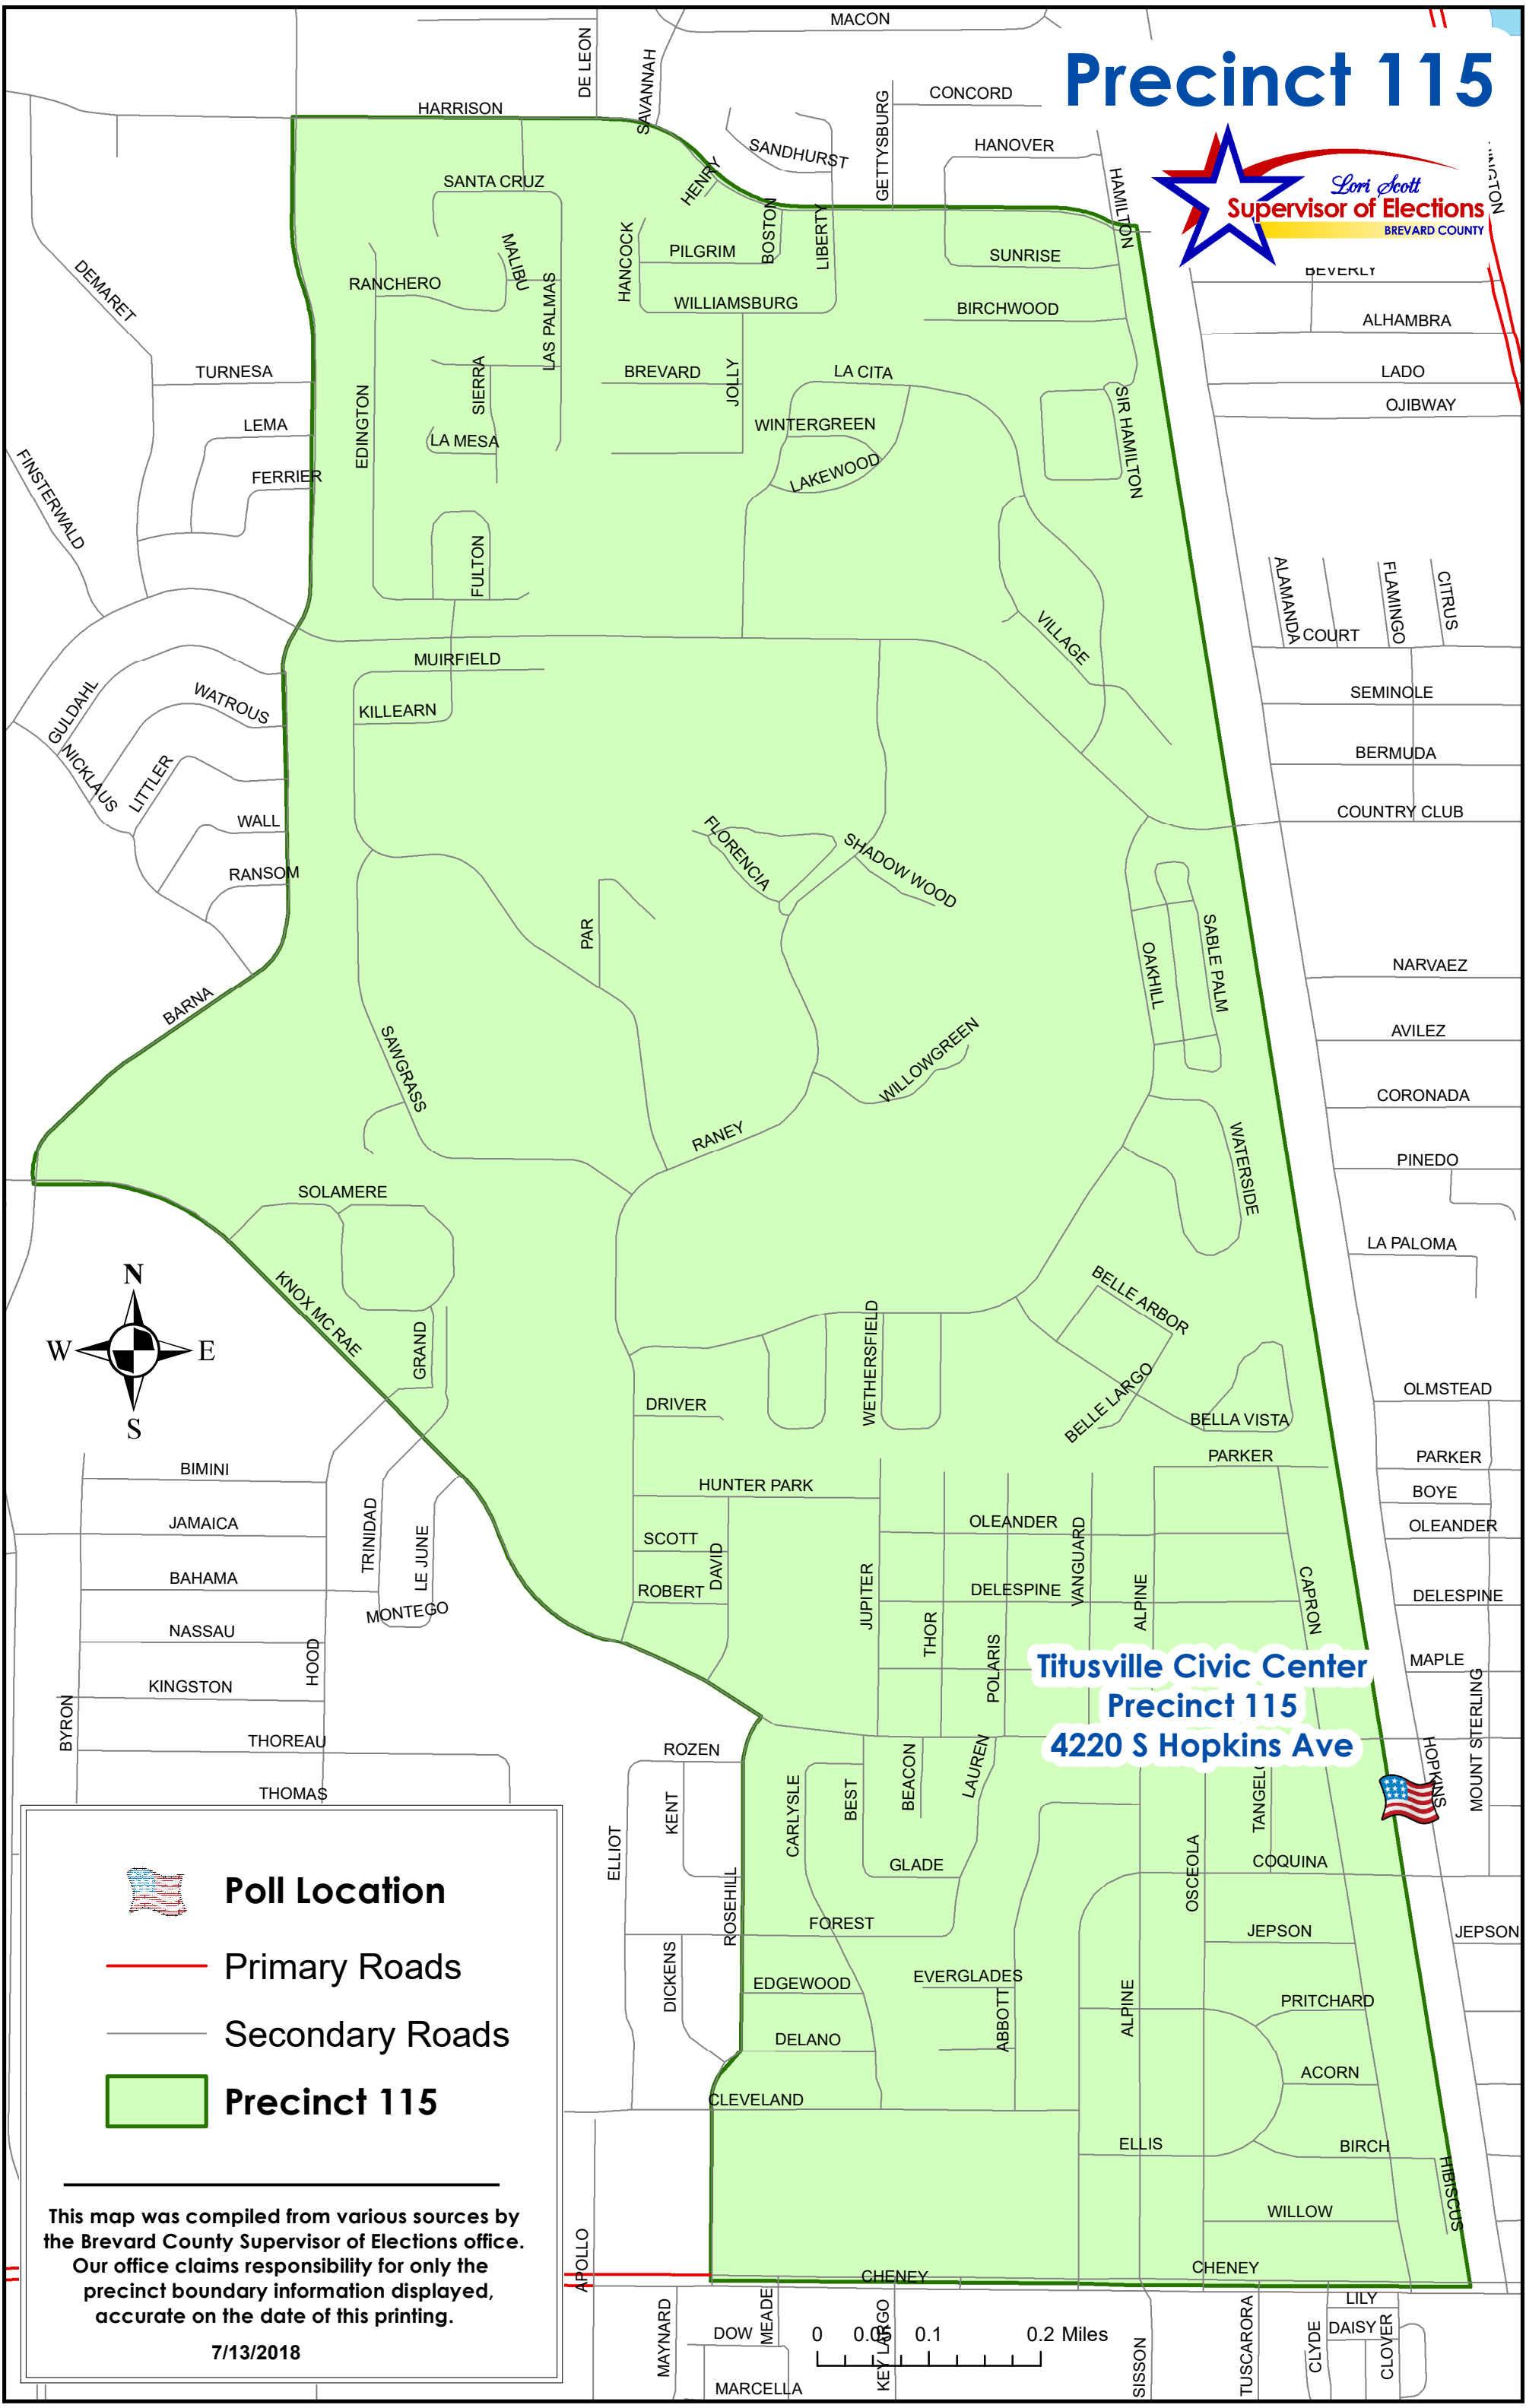

Precinct 115

Titusville Civic Center
Precinct 115
4220 S Hopkins Ave

Poll Location

Primary Roads

Secondary Roads

Precinct 115

This map was compiled from various sources by the Brevard County Supervisor of Elections office. Our office claims responsibility for only the precinct boundary information displayed, accurate on the date of this printing.

7/13/2018

0 0.05 0.1 0.2 Miles