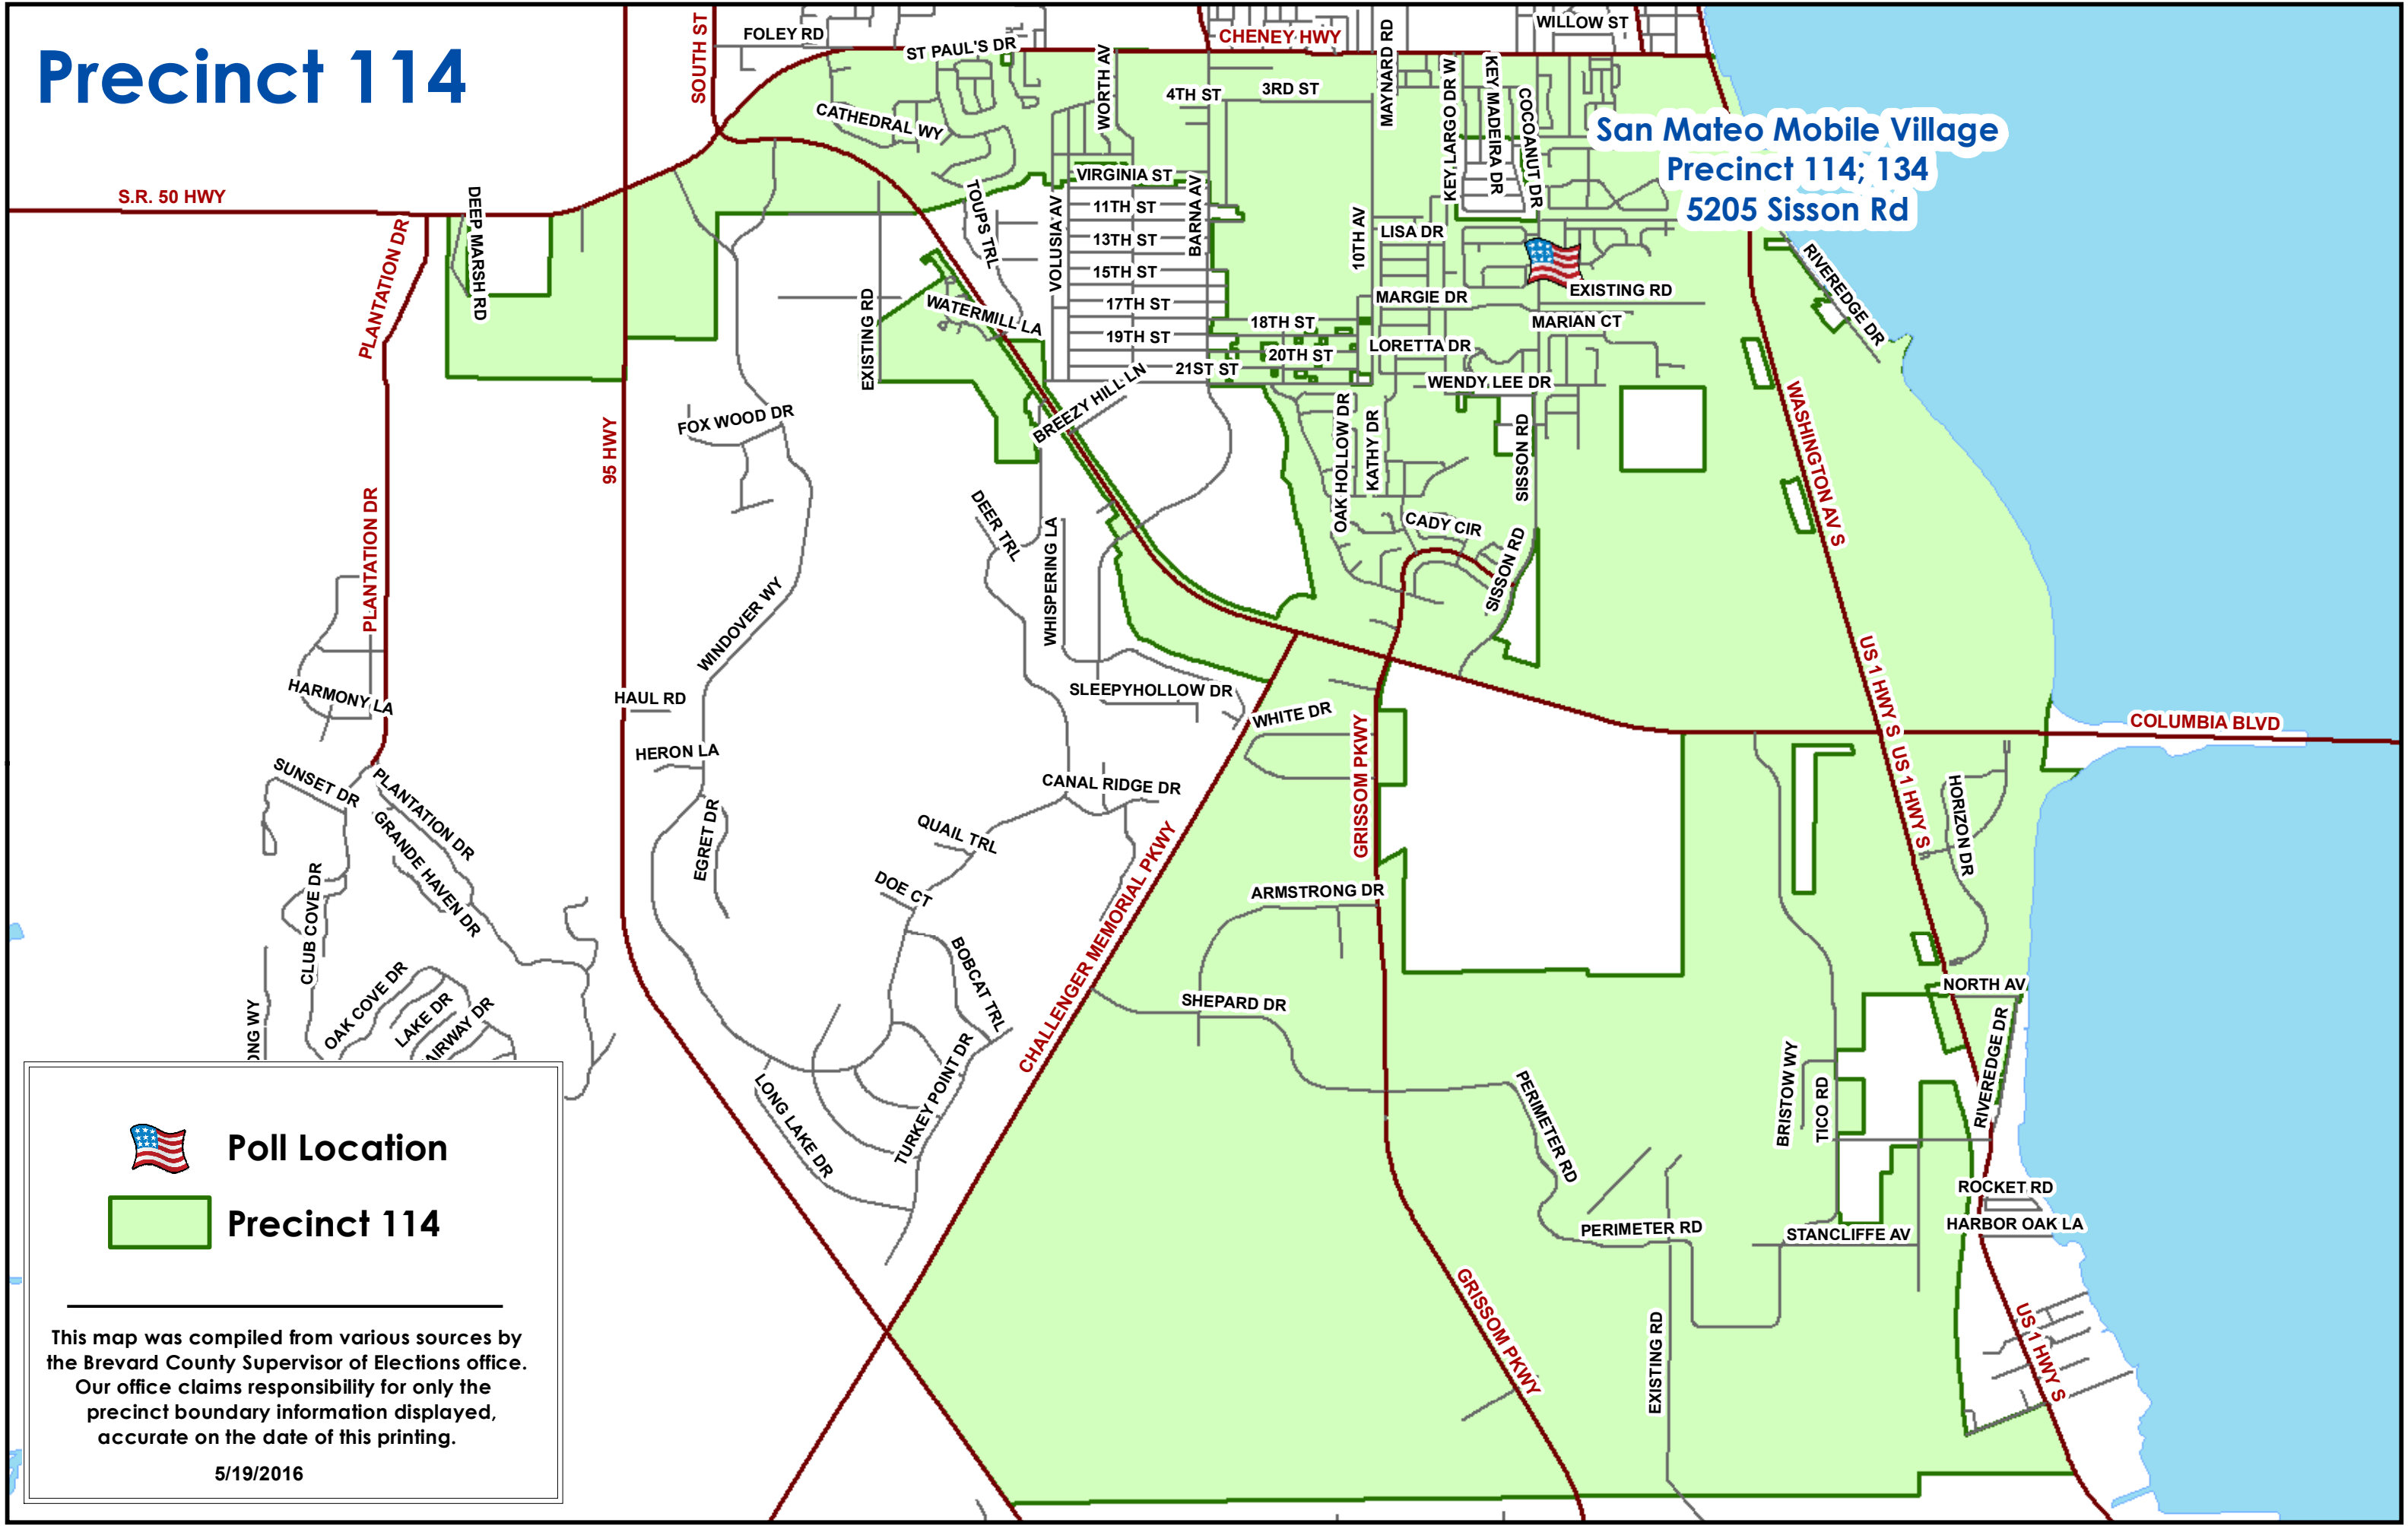

# Precinct 114

San Mateo Mobile Village  
Precinct 114; 134  
5205 Sisson Rd

Poll Location

Precinct 114

This map was compiled from various sources by the Brevard County Supervisor of Elections office. Our office claims responsibility for only the precinct boundary information displayed, accurate on the date of this printing.