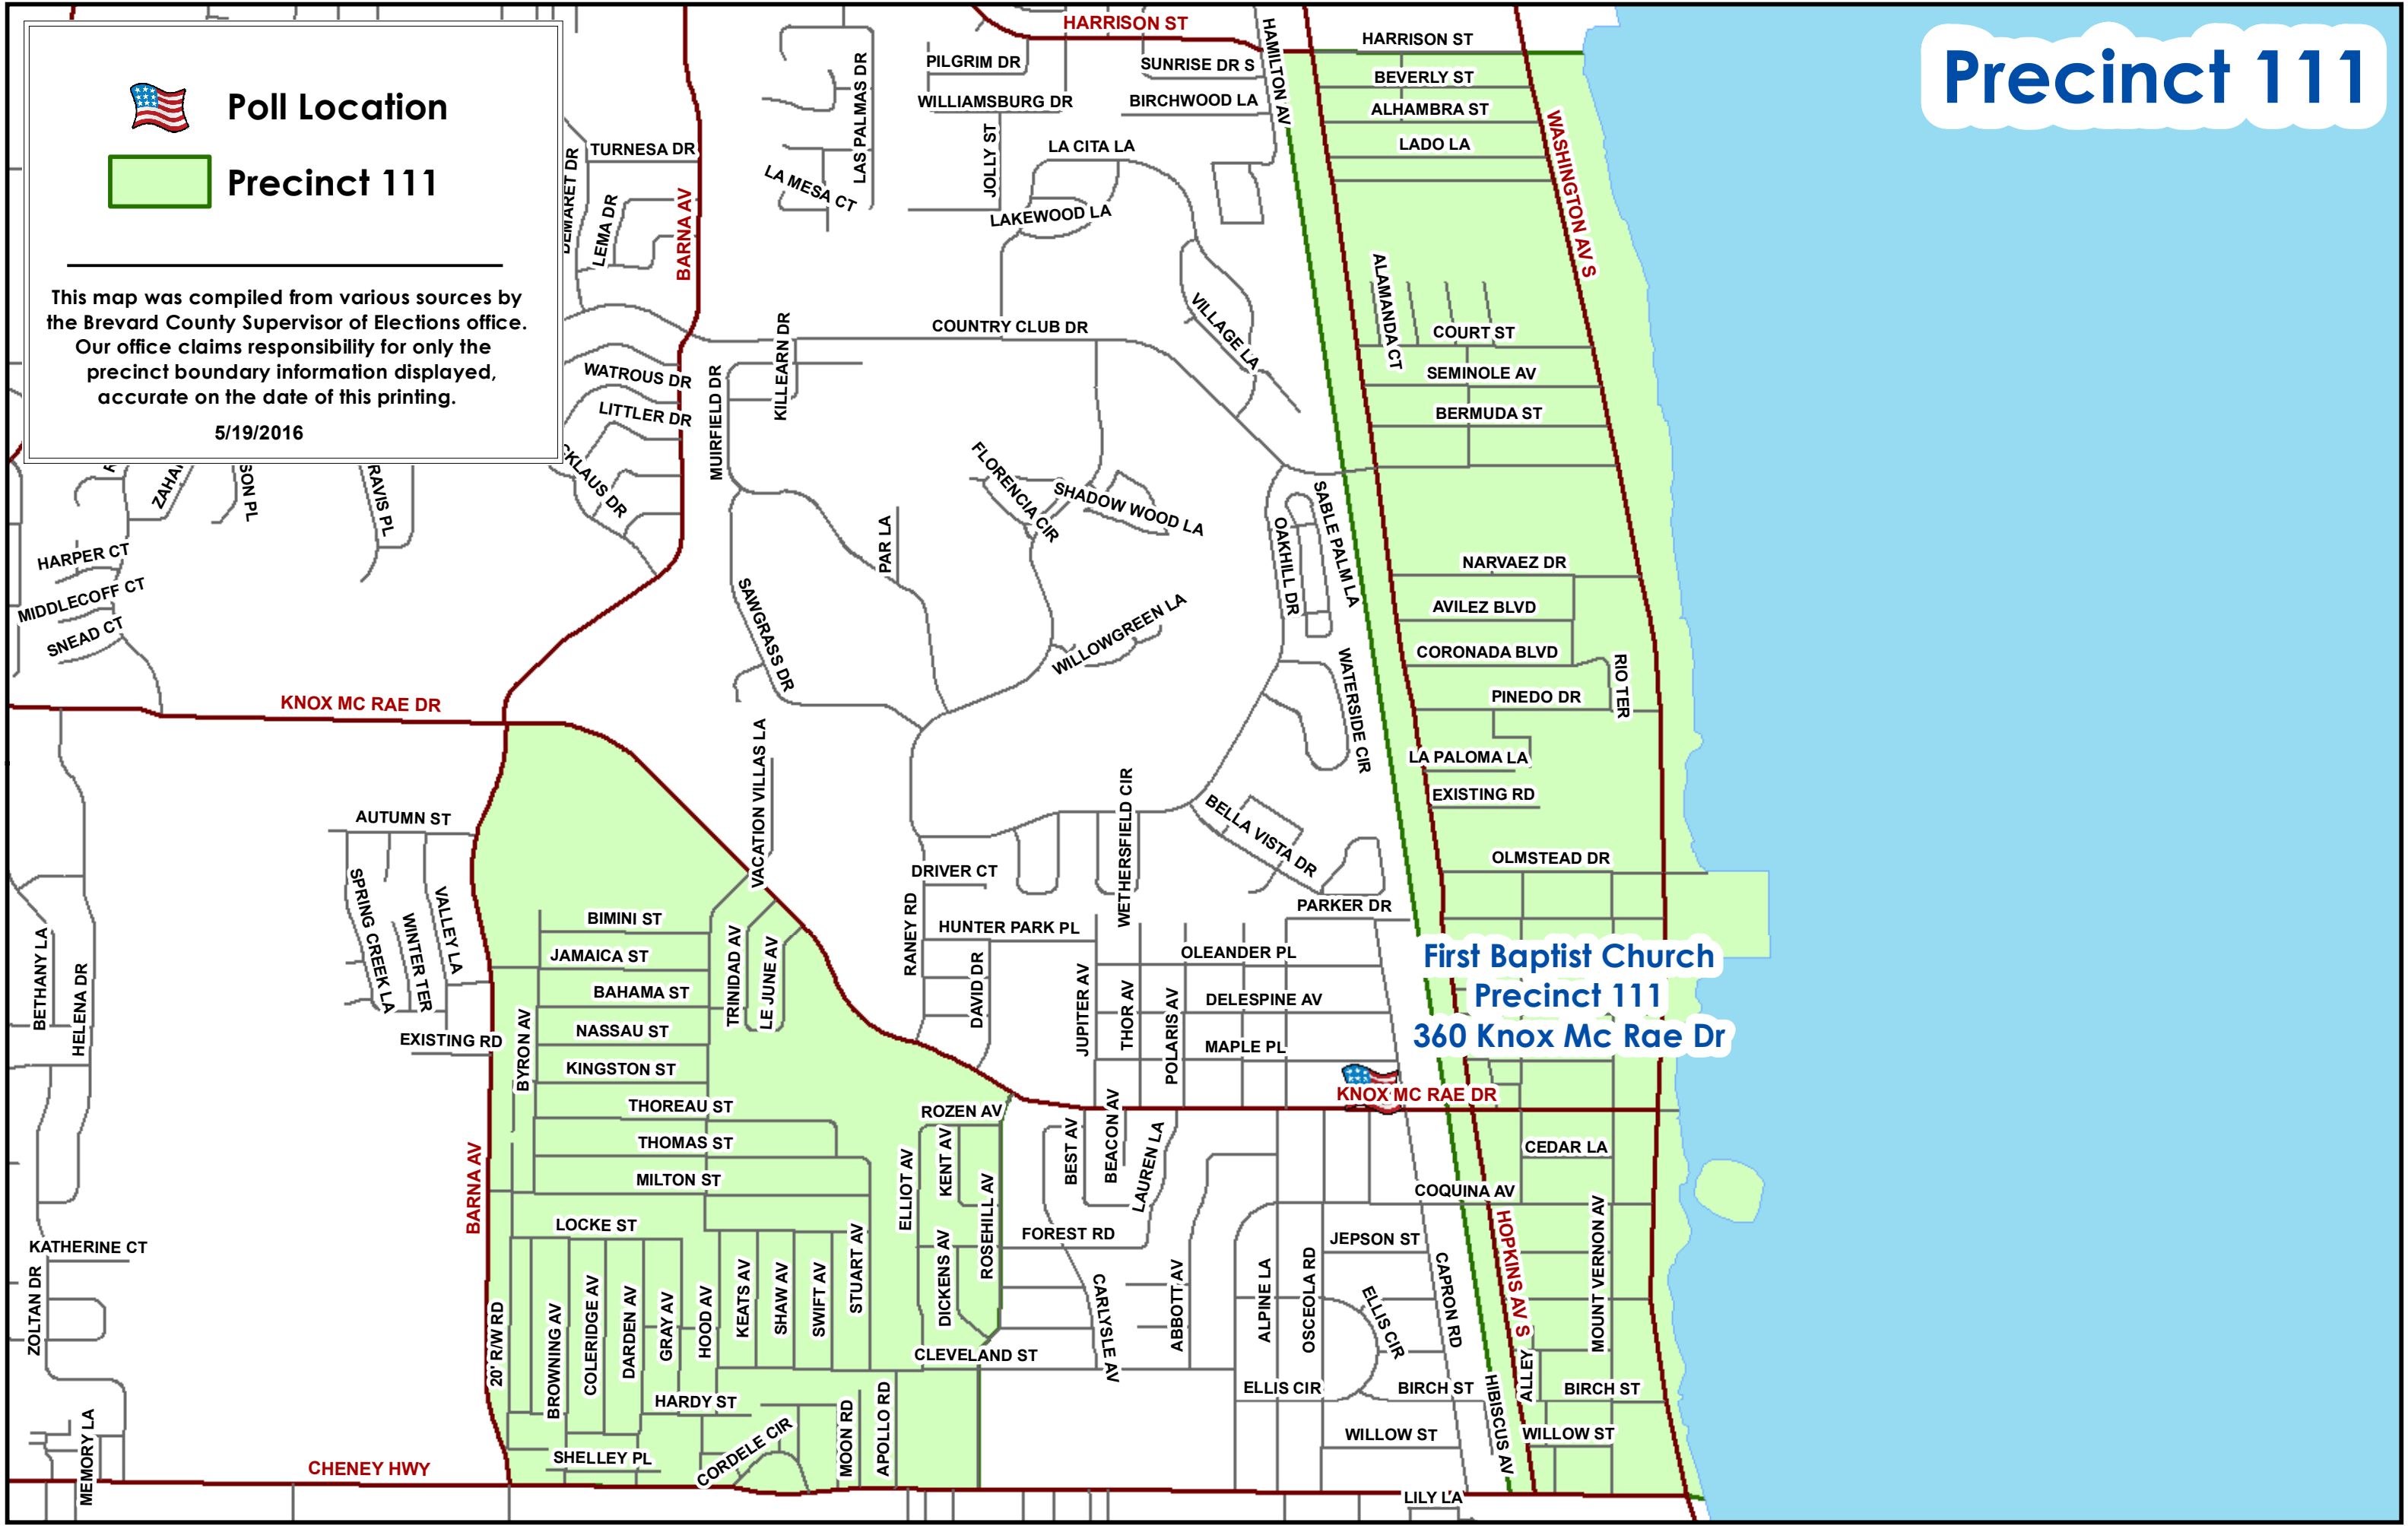

Precinct 111

Poll Location

Precinct 111

This map was compiled from various sources by the Brevard County Supervisor of Elections office. Our office claims responsibility for only the precinct boundary information displayed, accurate on the date of this printing.

5/19/2016

First Baptist Church
Precinct 111
360 Knox Mc Rae Dr