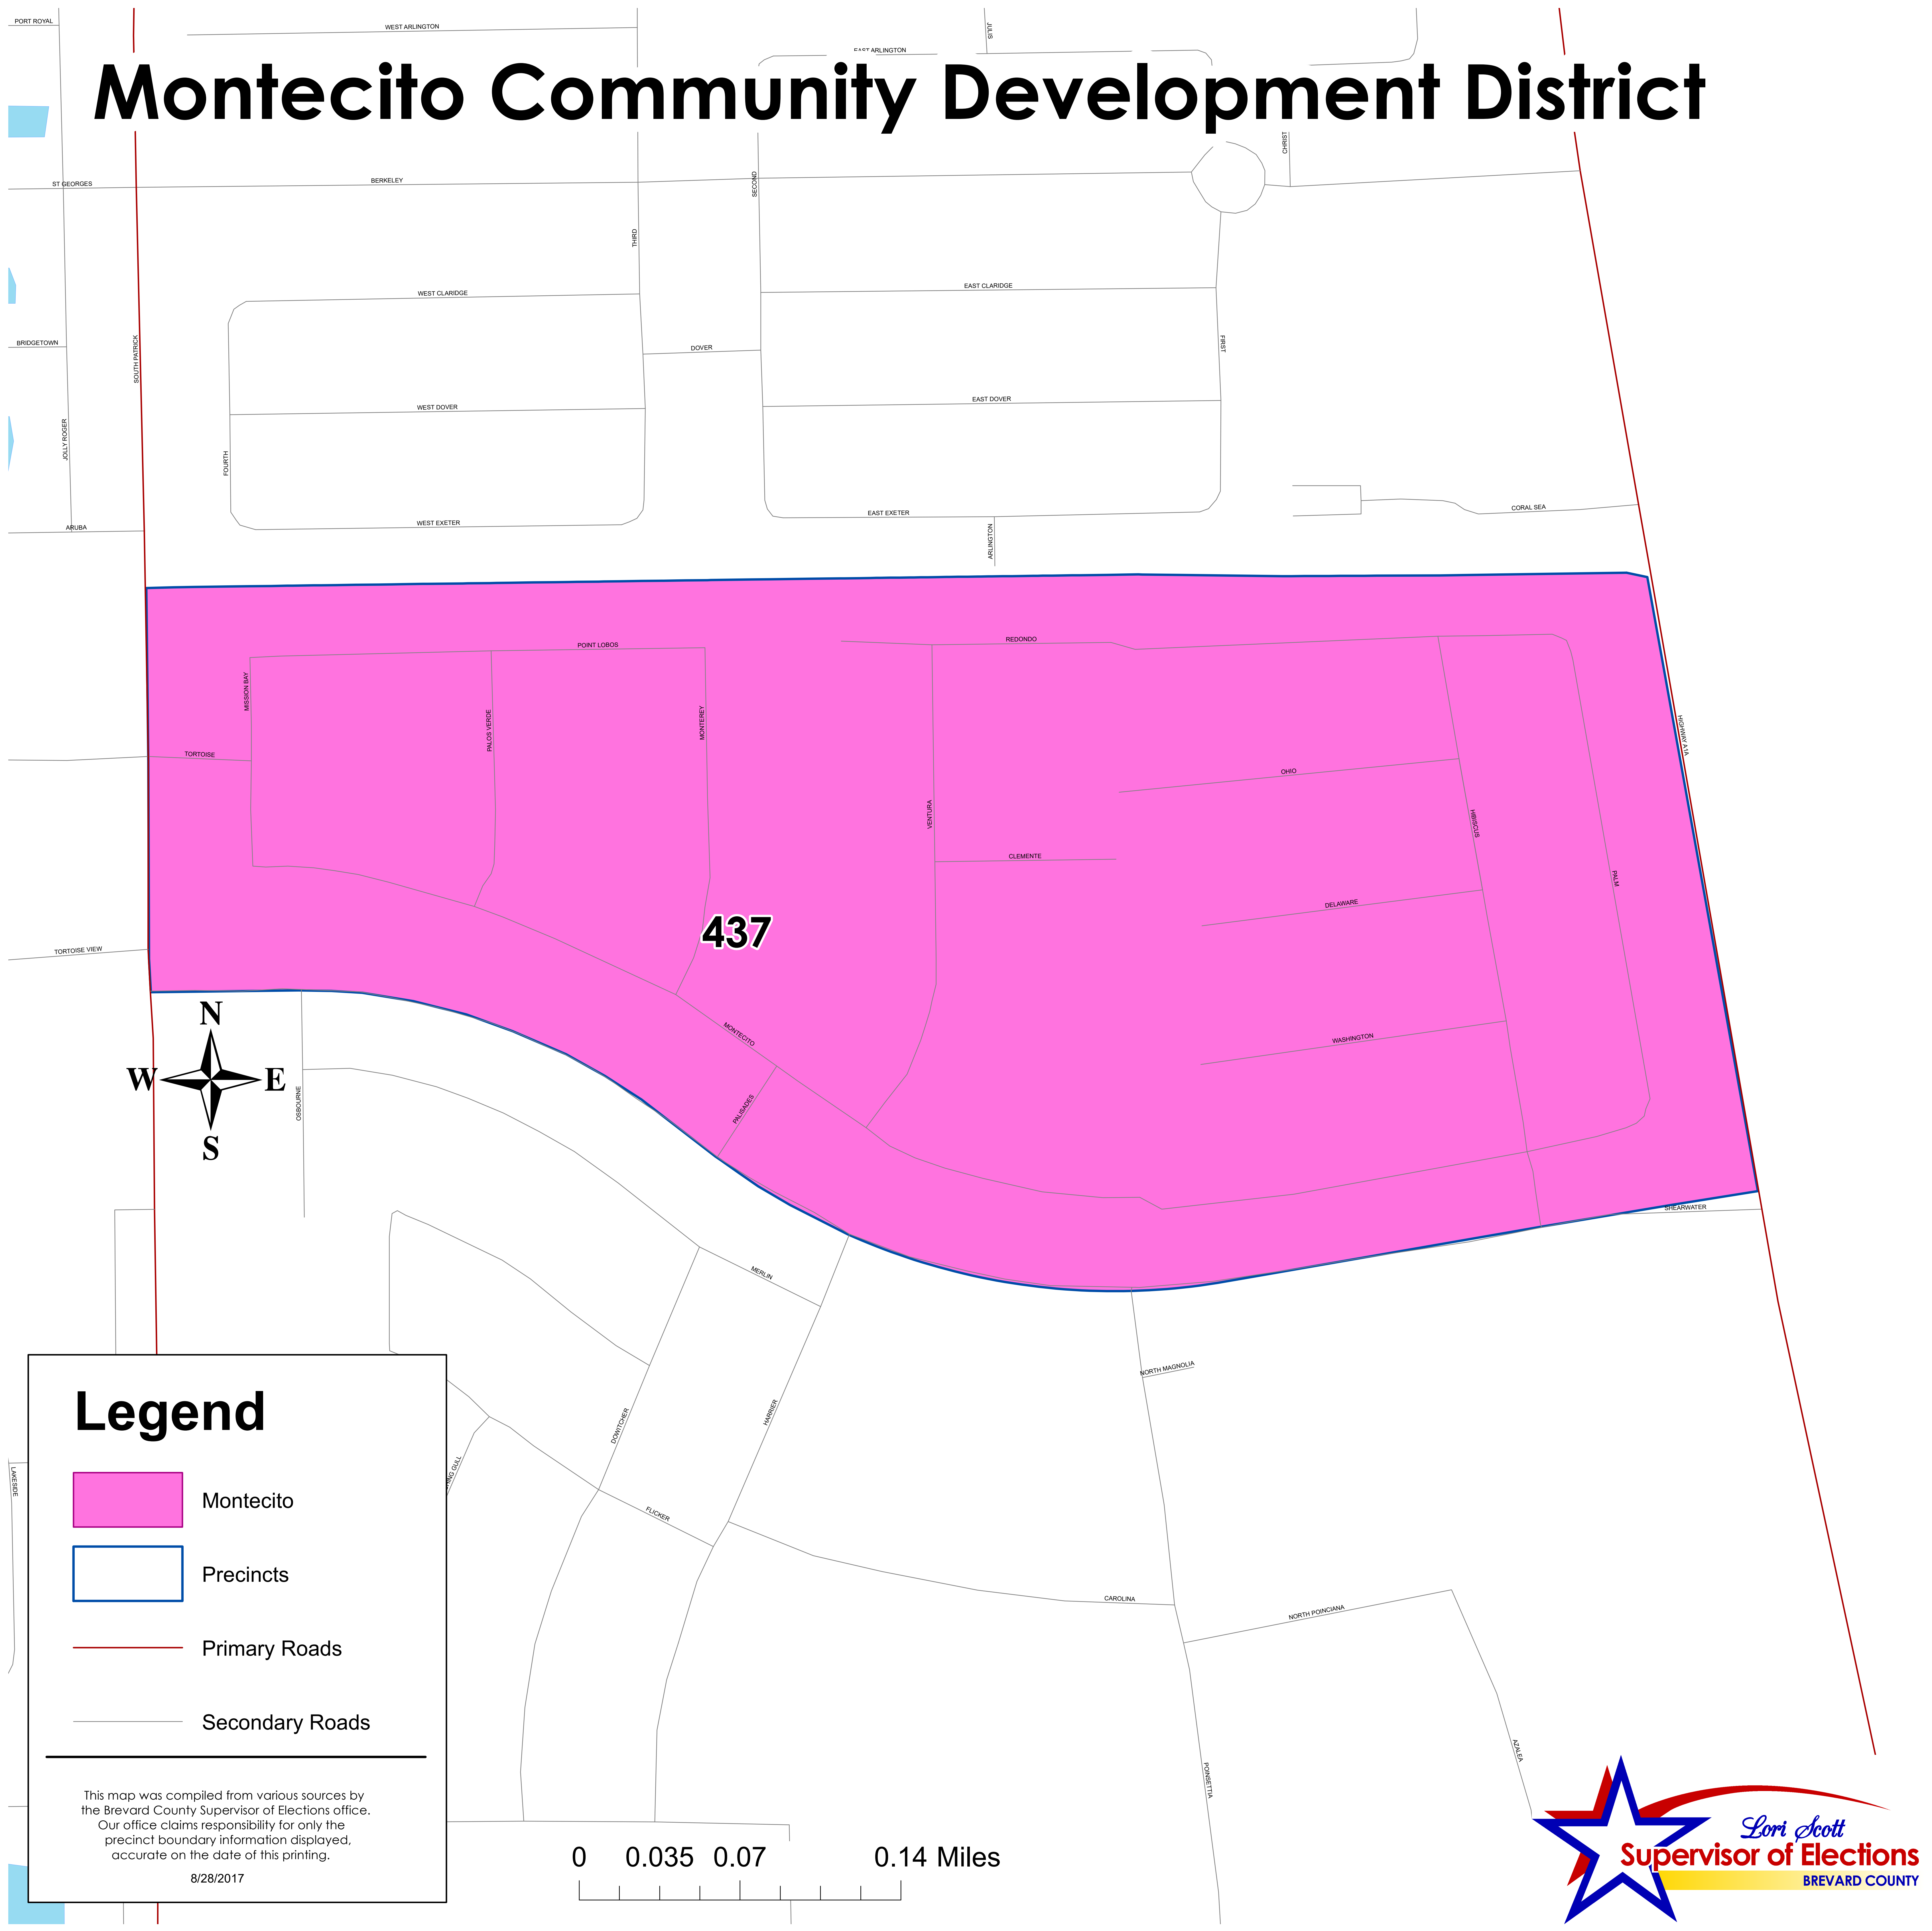

Montecito Community Development District

Legend

- Montecito
- Precincts
- Primary Roads
- Secondary Roads

This map was compiled from various sources by the Brevard County Supervisor of Elections office. Our office claims responsibility for only the precinct boundary information displayed, accurate on the date of this printing.

8/28/2017

0 0.035 0.07 0.14 Miles