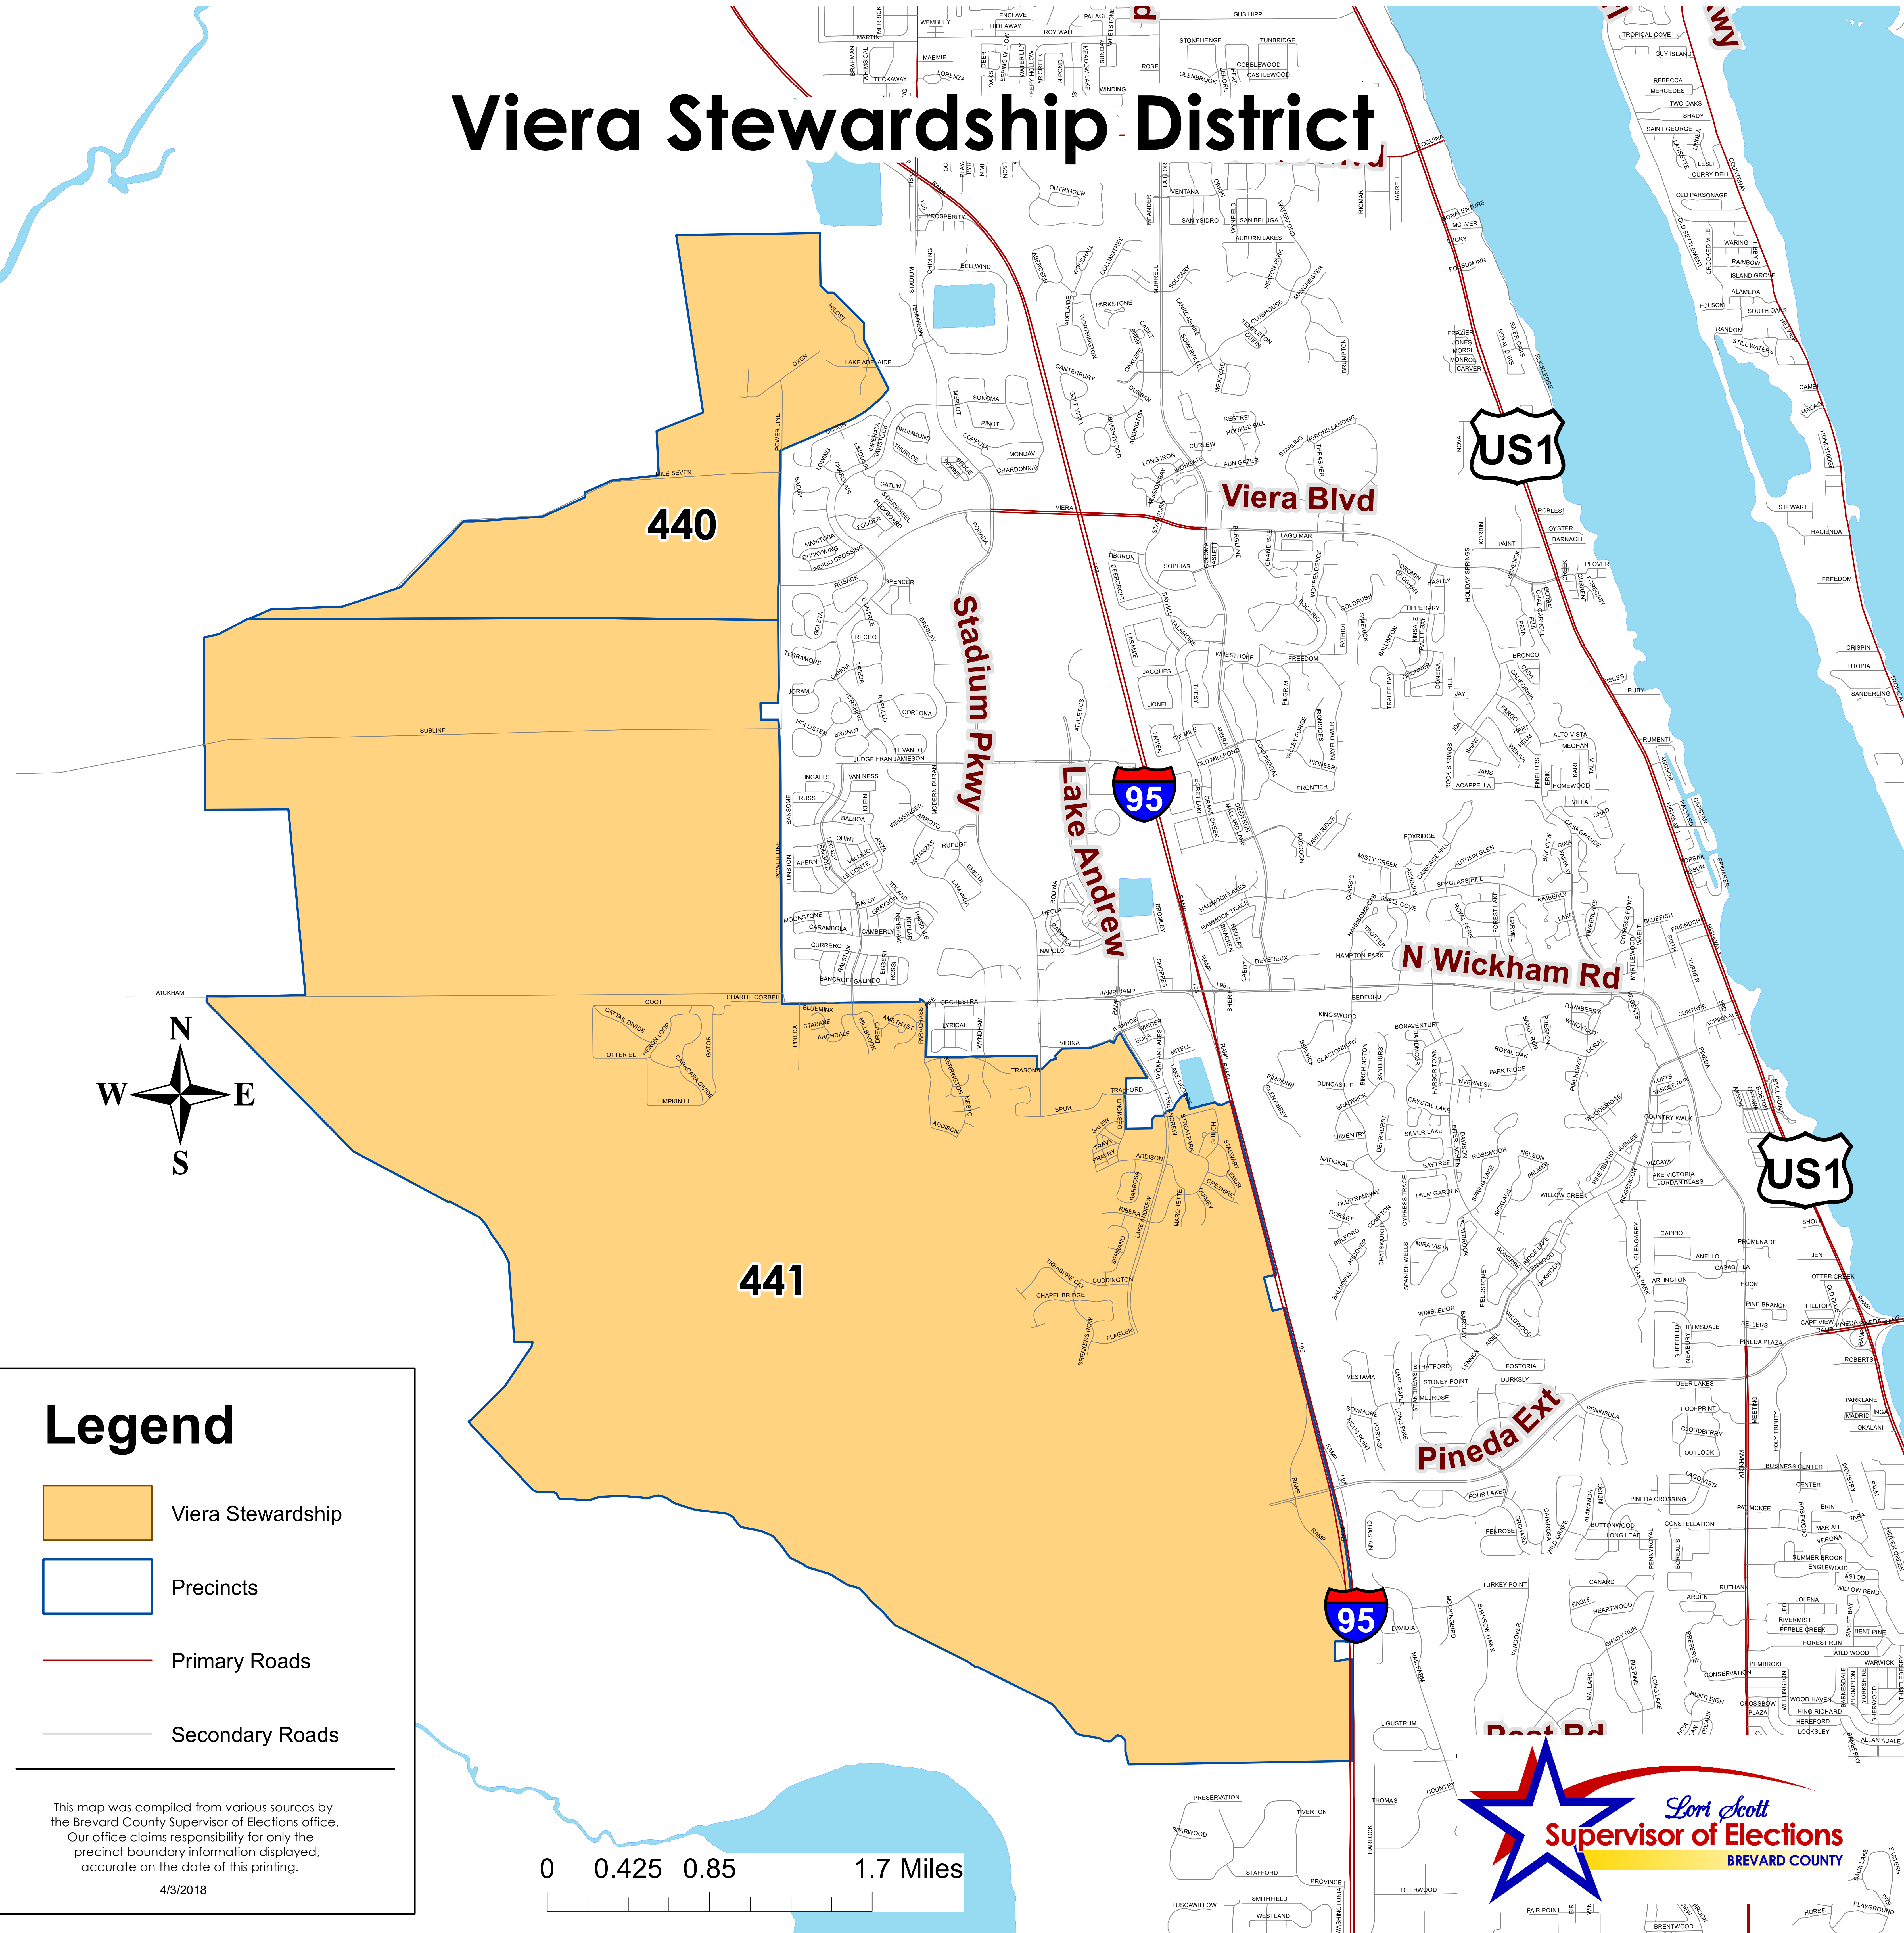

# Viera Stewardship District

## Legend

-  Viera Stewardship
-  Precincts
-  Primary Roads
-  Secondary Roads

This map was compiled from various sources by the Brevard County Supervisor of Elections office. Our office claims responsibility for only the precinct boundary information displayed, accurate on the date of this printing.

4/3/2018

0 0.425 0.85 1.7 Miles

 **Lori Scott**  
Supervisor of Elections  
BREVARD COUNTY