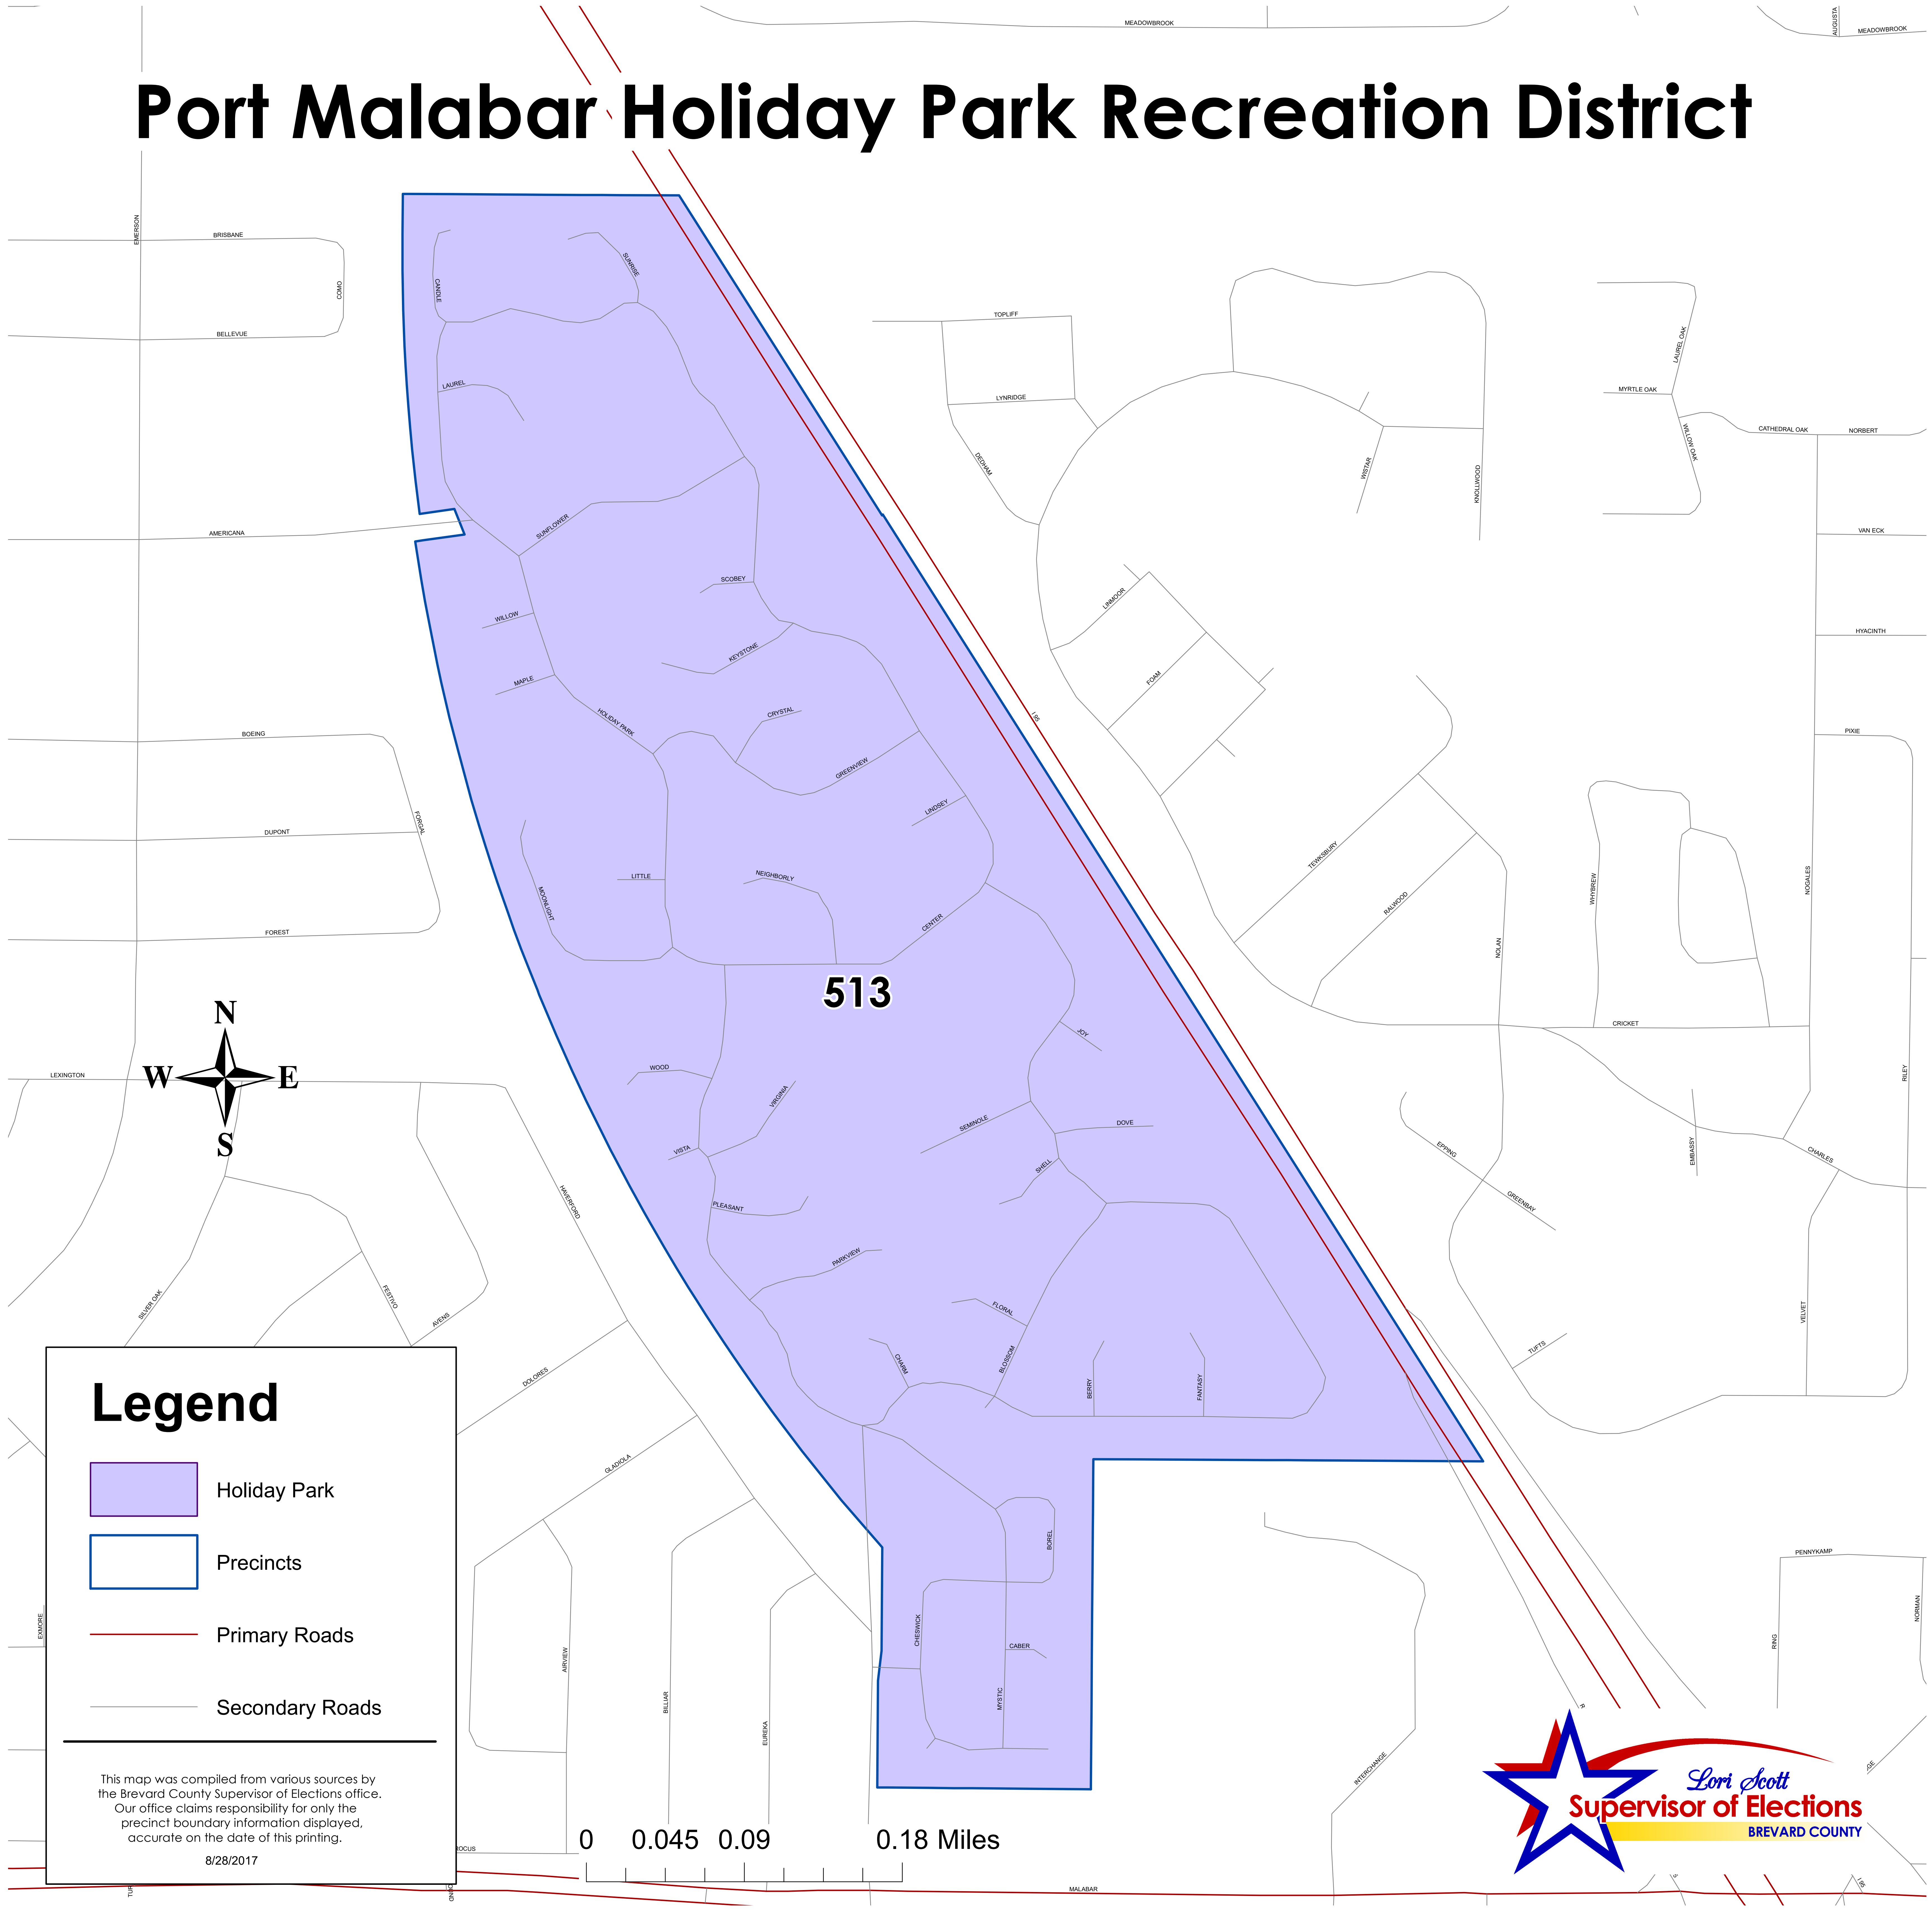

# Port Malabar Holiday Park Recreation District

513

## Legend

- Holiday Park
- Precincts
- Primary Roads
- Secondary Roads

This map was compiled from various sources by the Brevard County Supervisor of Elections office. Our office claims responsibility for only the precinct boundary information displayed, accurate on the date of this printing.

8/28/2017

0 0.045 0.09 0.18 Miles