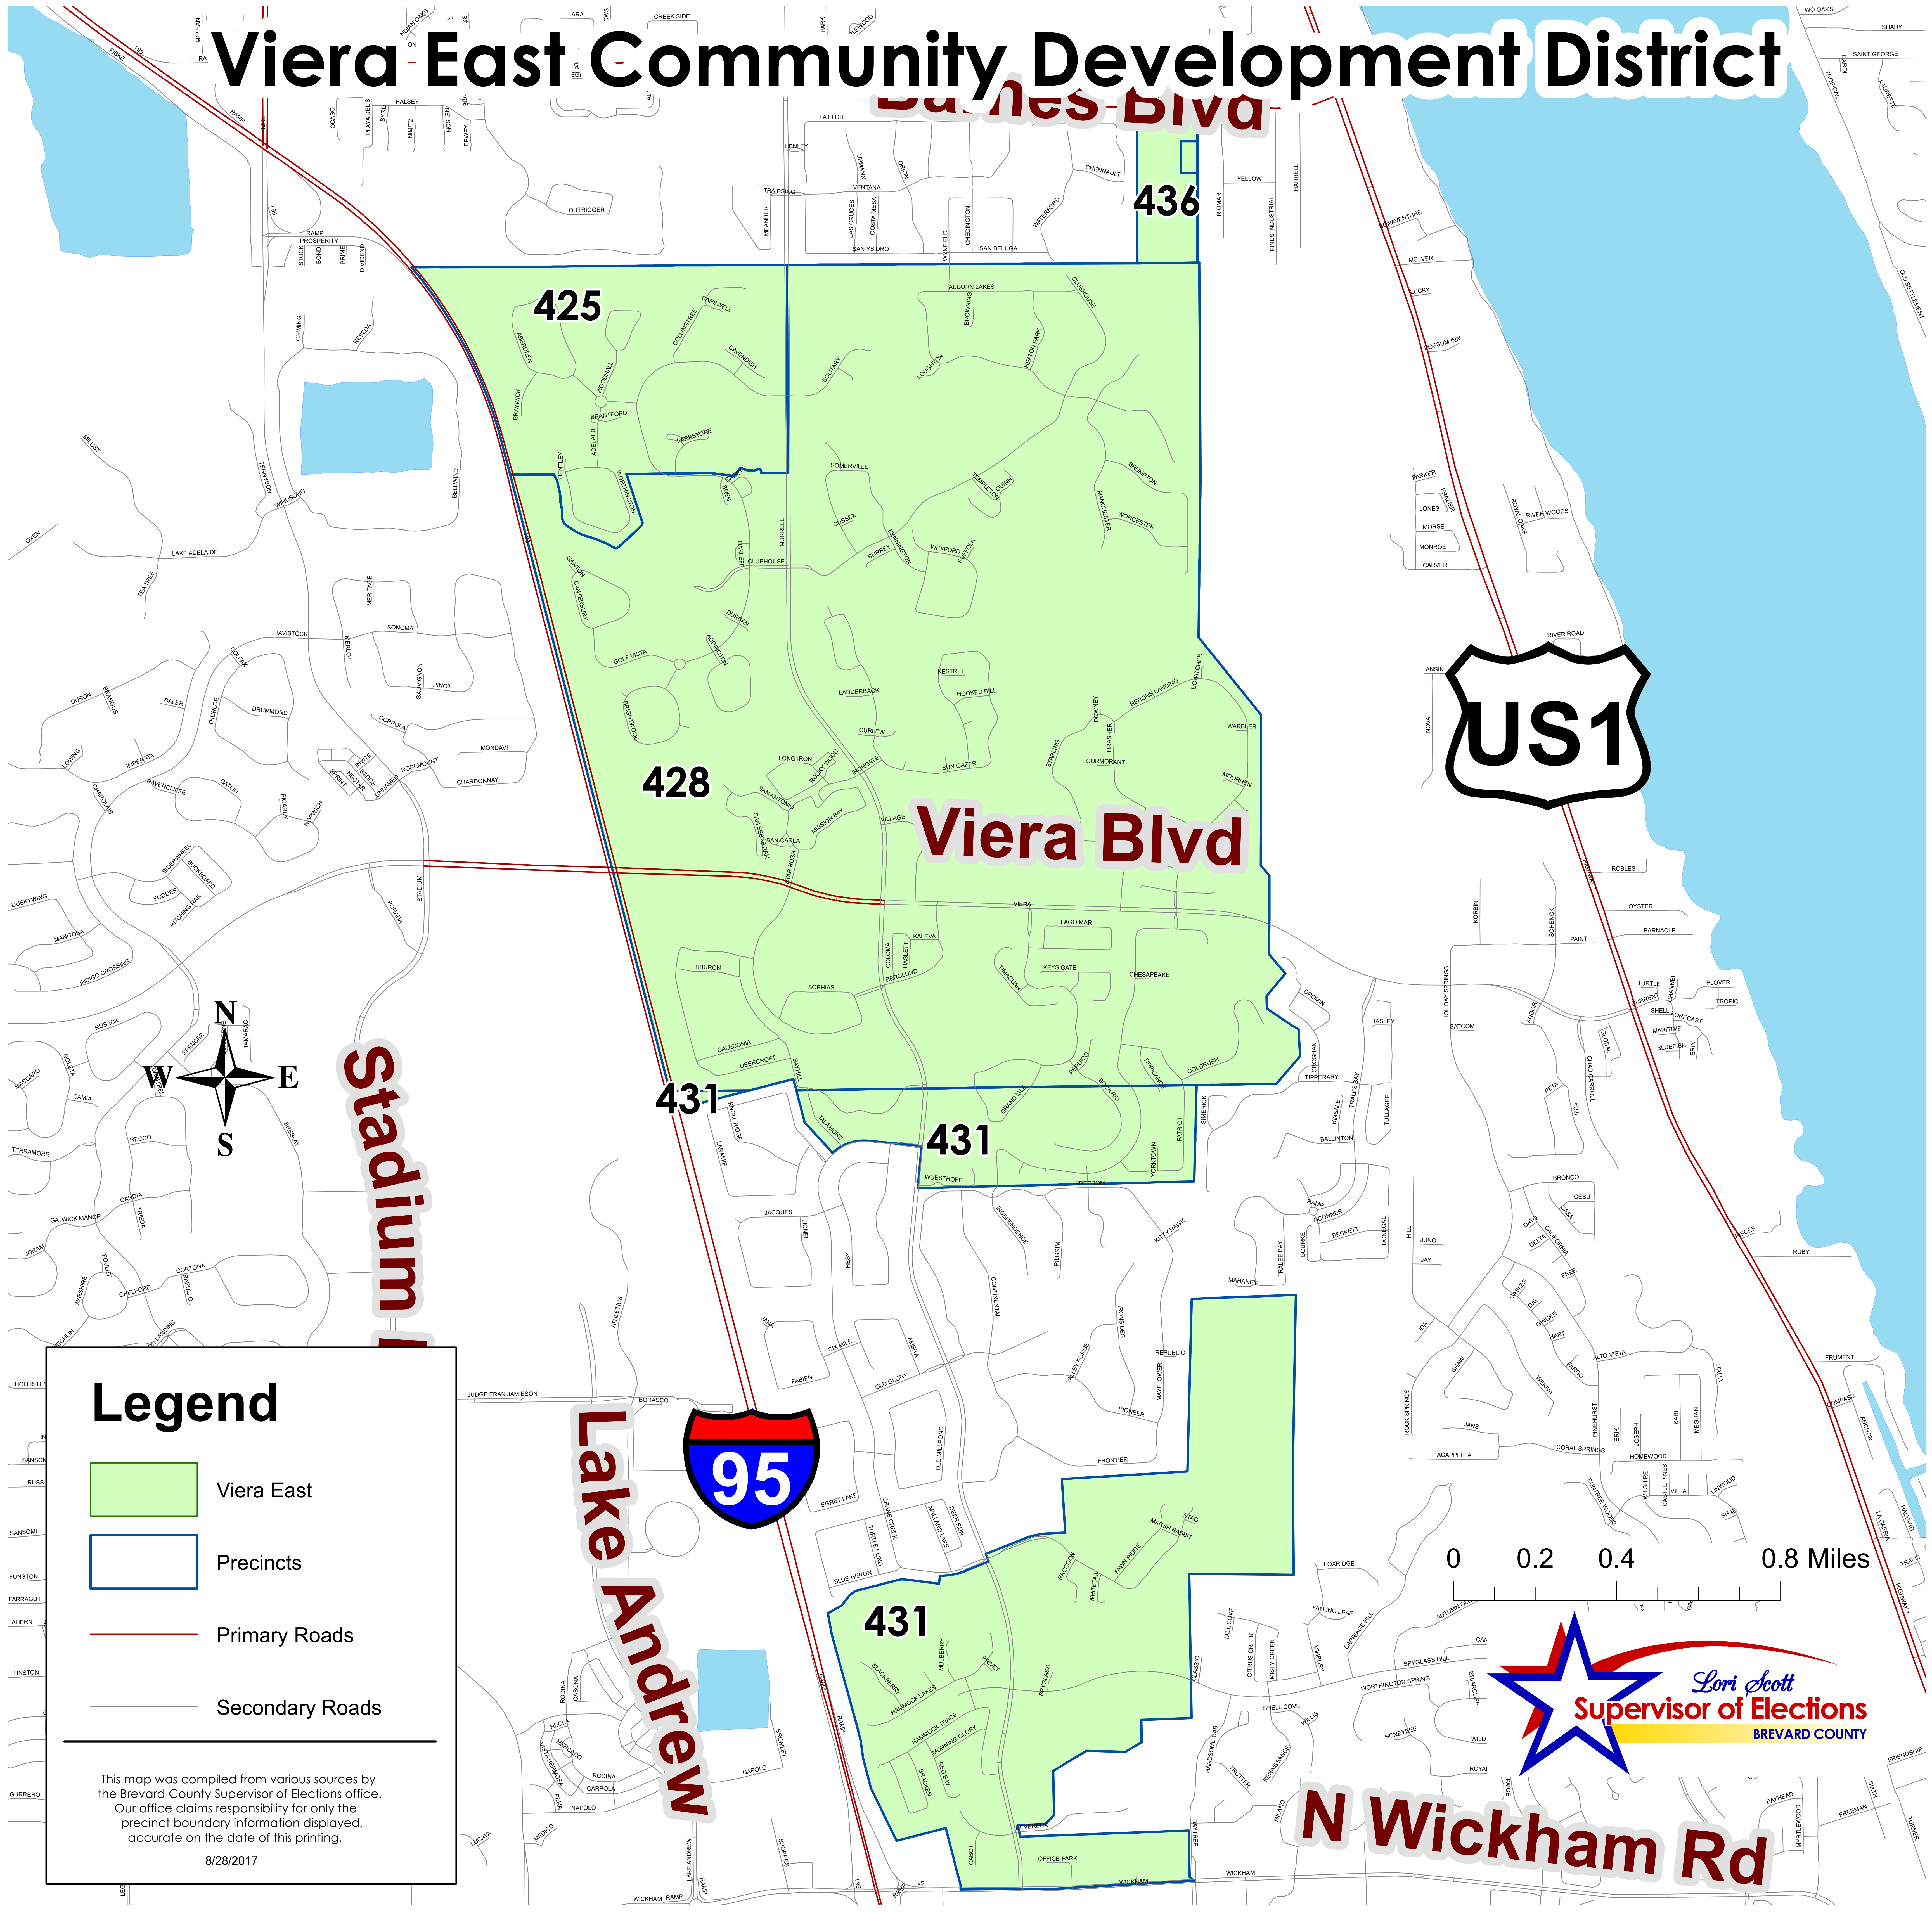

Viera East Community Development District

0 0.2 0.4 0.8 Miles

N Wickham Rd

Legend

- Viera East
- Precincts
- Primary Roads
- Secondary Roads

This map was compiled from various sources by the Brevard County Supervisor of Elections office. Our office claims responsibility for only the precinct boundary information displayed, accurate on the date of this printing.

8/28/2017

Stadium

Lake Andrew

Viera Blvd

425

428

431

431