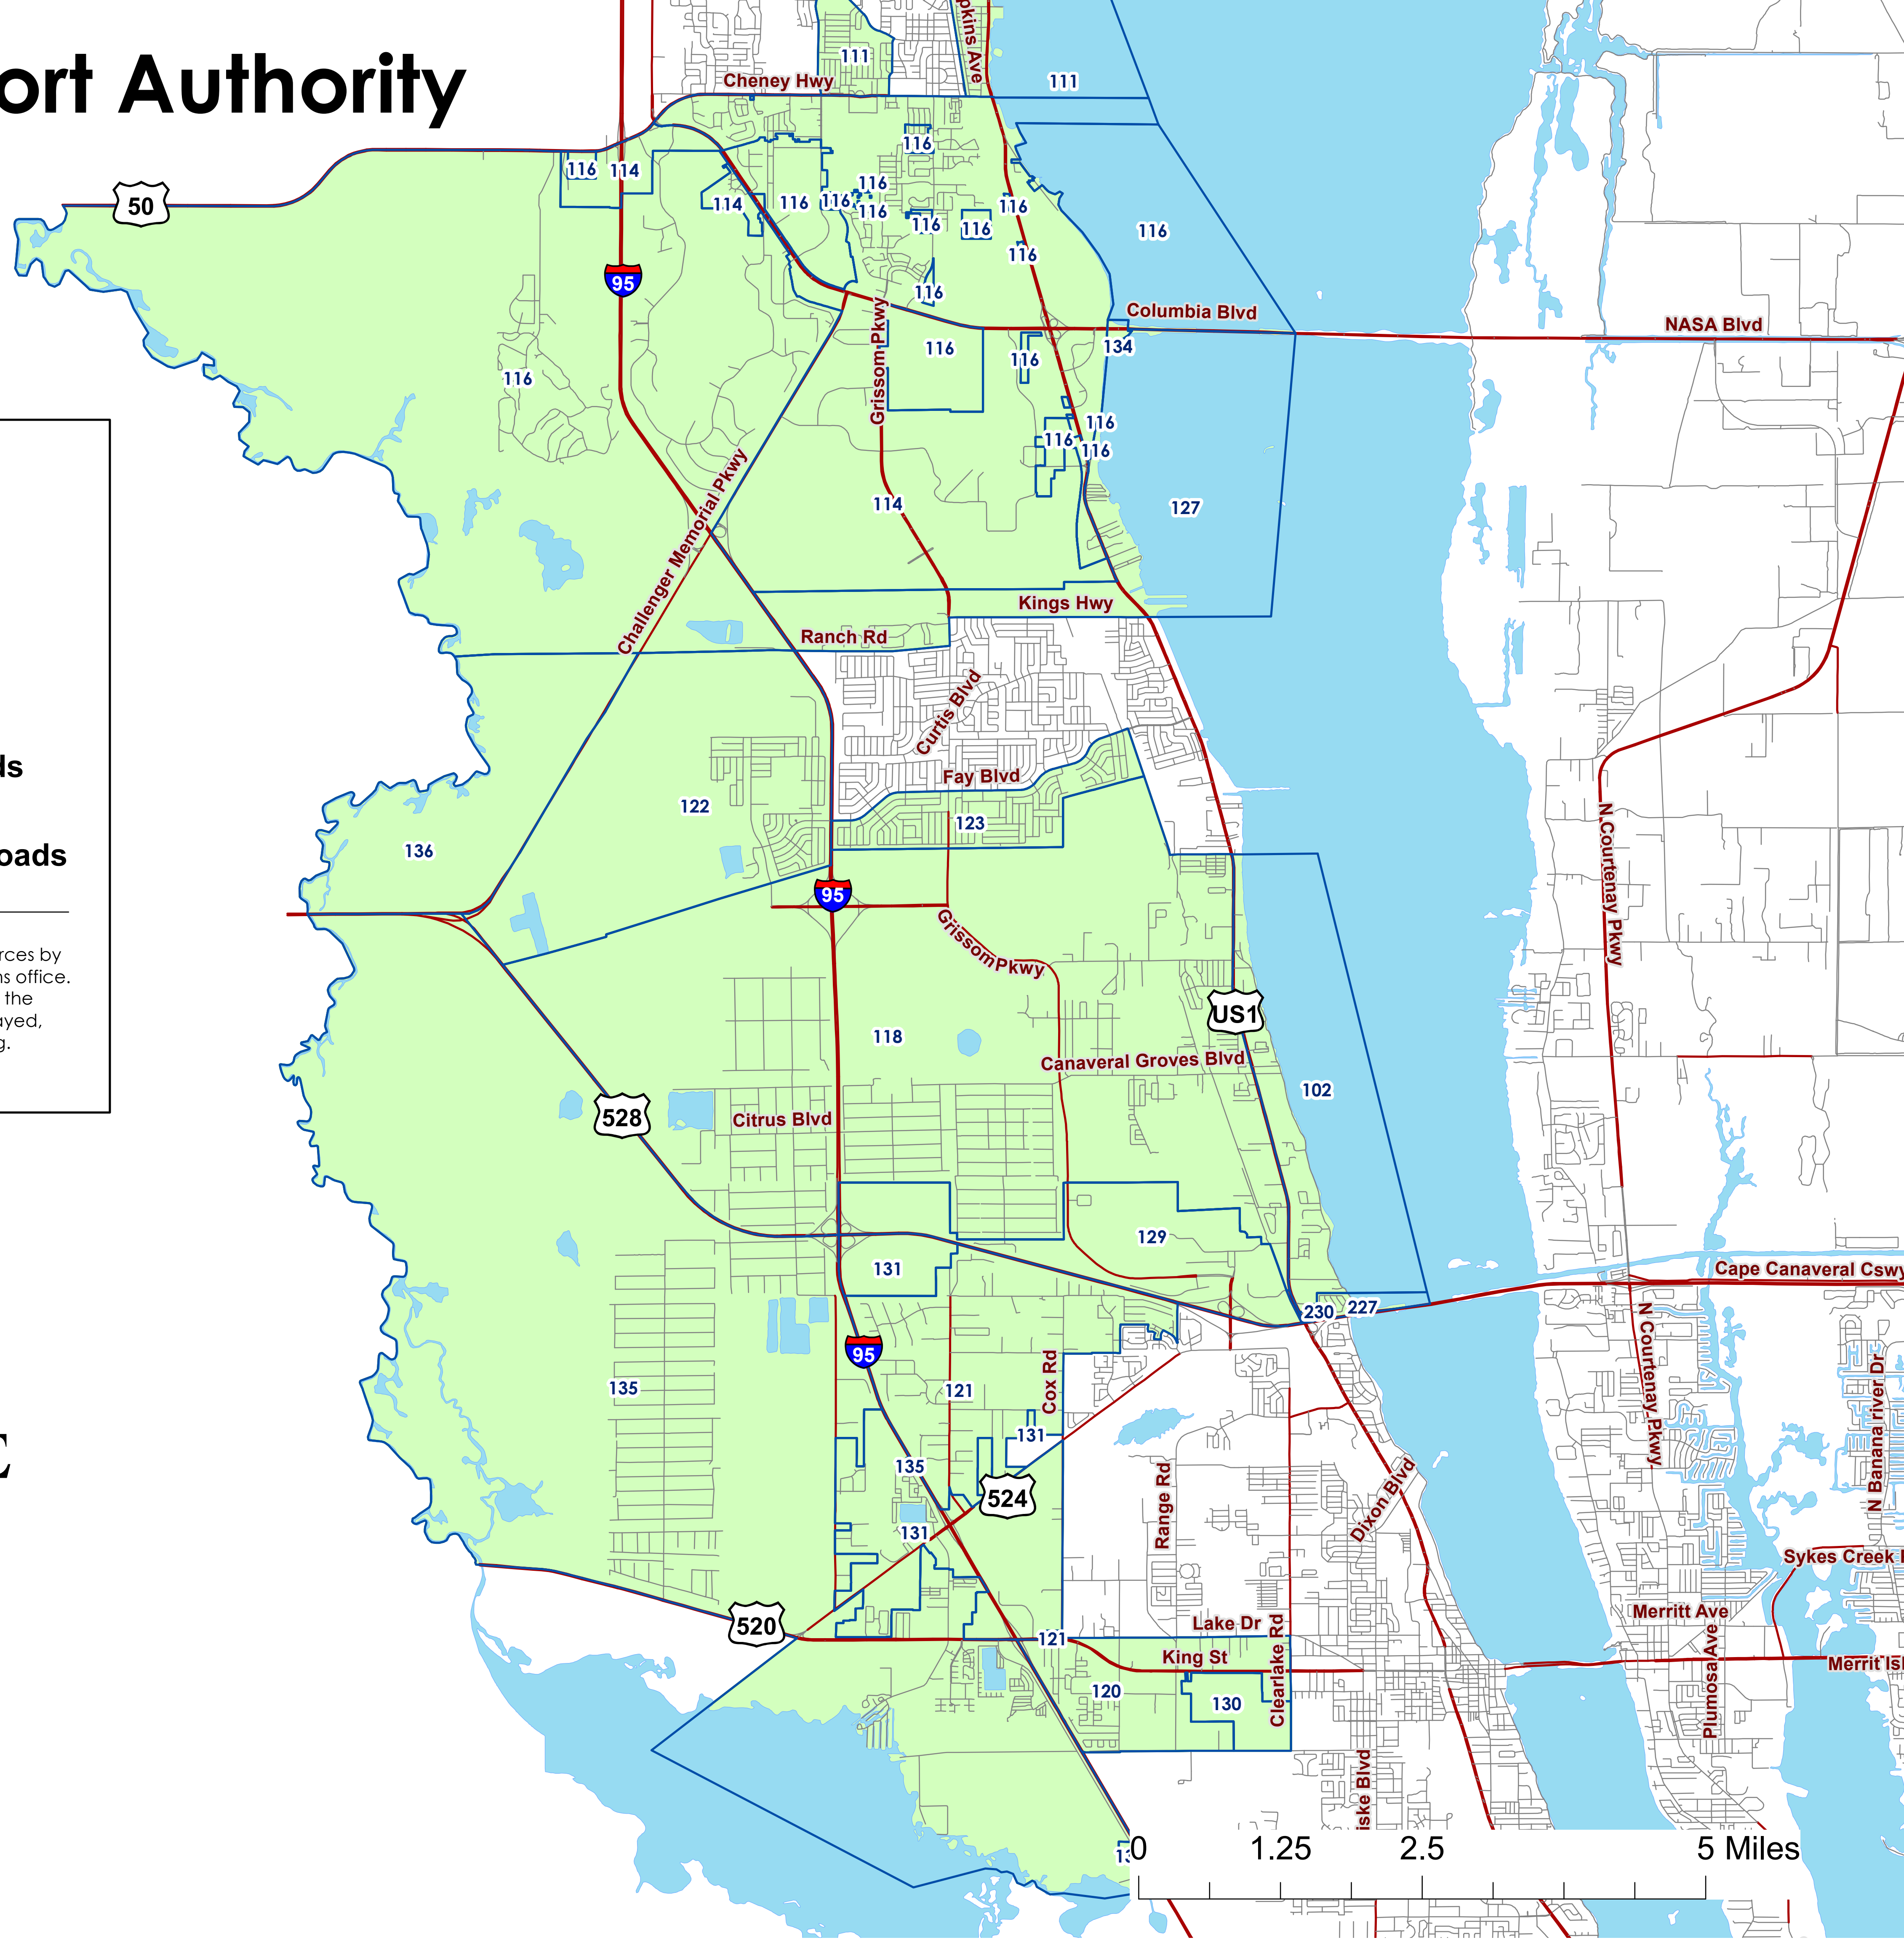

# Canaveral Port Authority District 2

## Legend

-  District 2
-  Precincts
-  Primary Roads
-  Secondary Roads

This map was compiled from various sources by the Brevard County Supervisor of Elections office. Our office claims responsibility for only the precinct boundary information displayed, accurate on the date of this printing.

8/28/2017

0 1.25 2.5 5 Miles