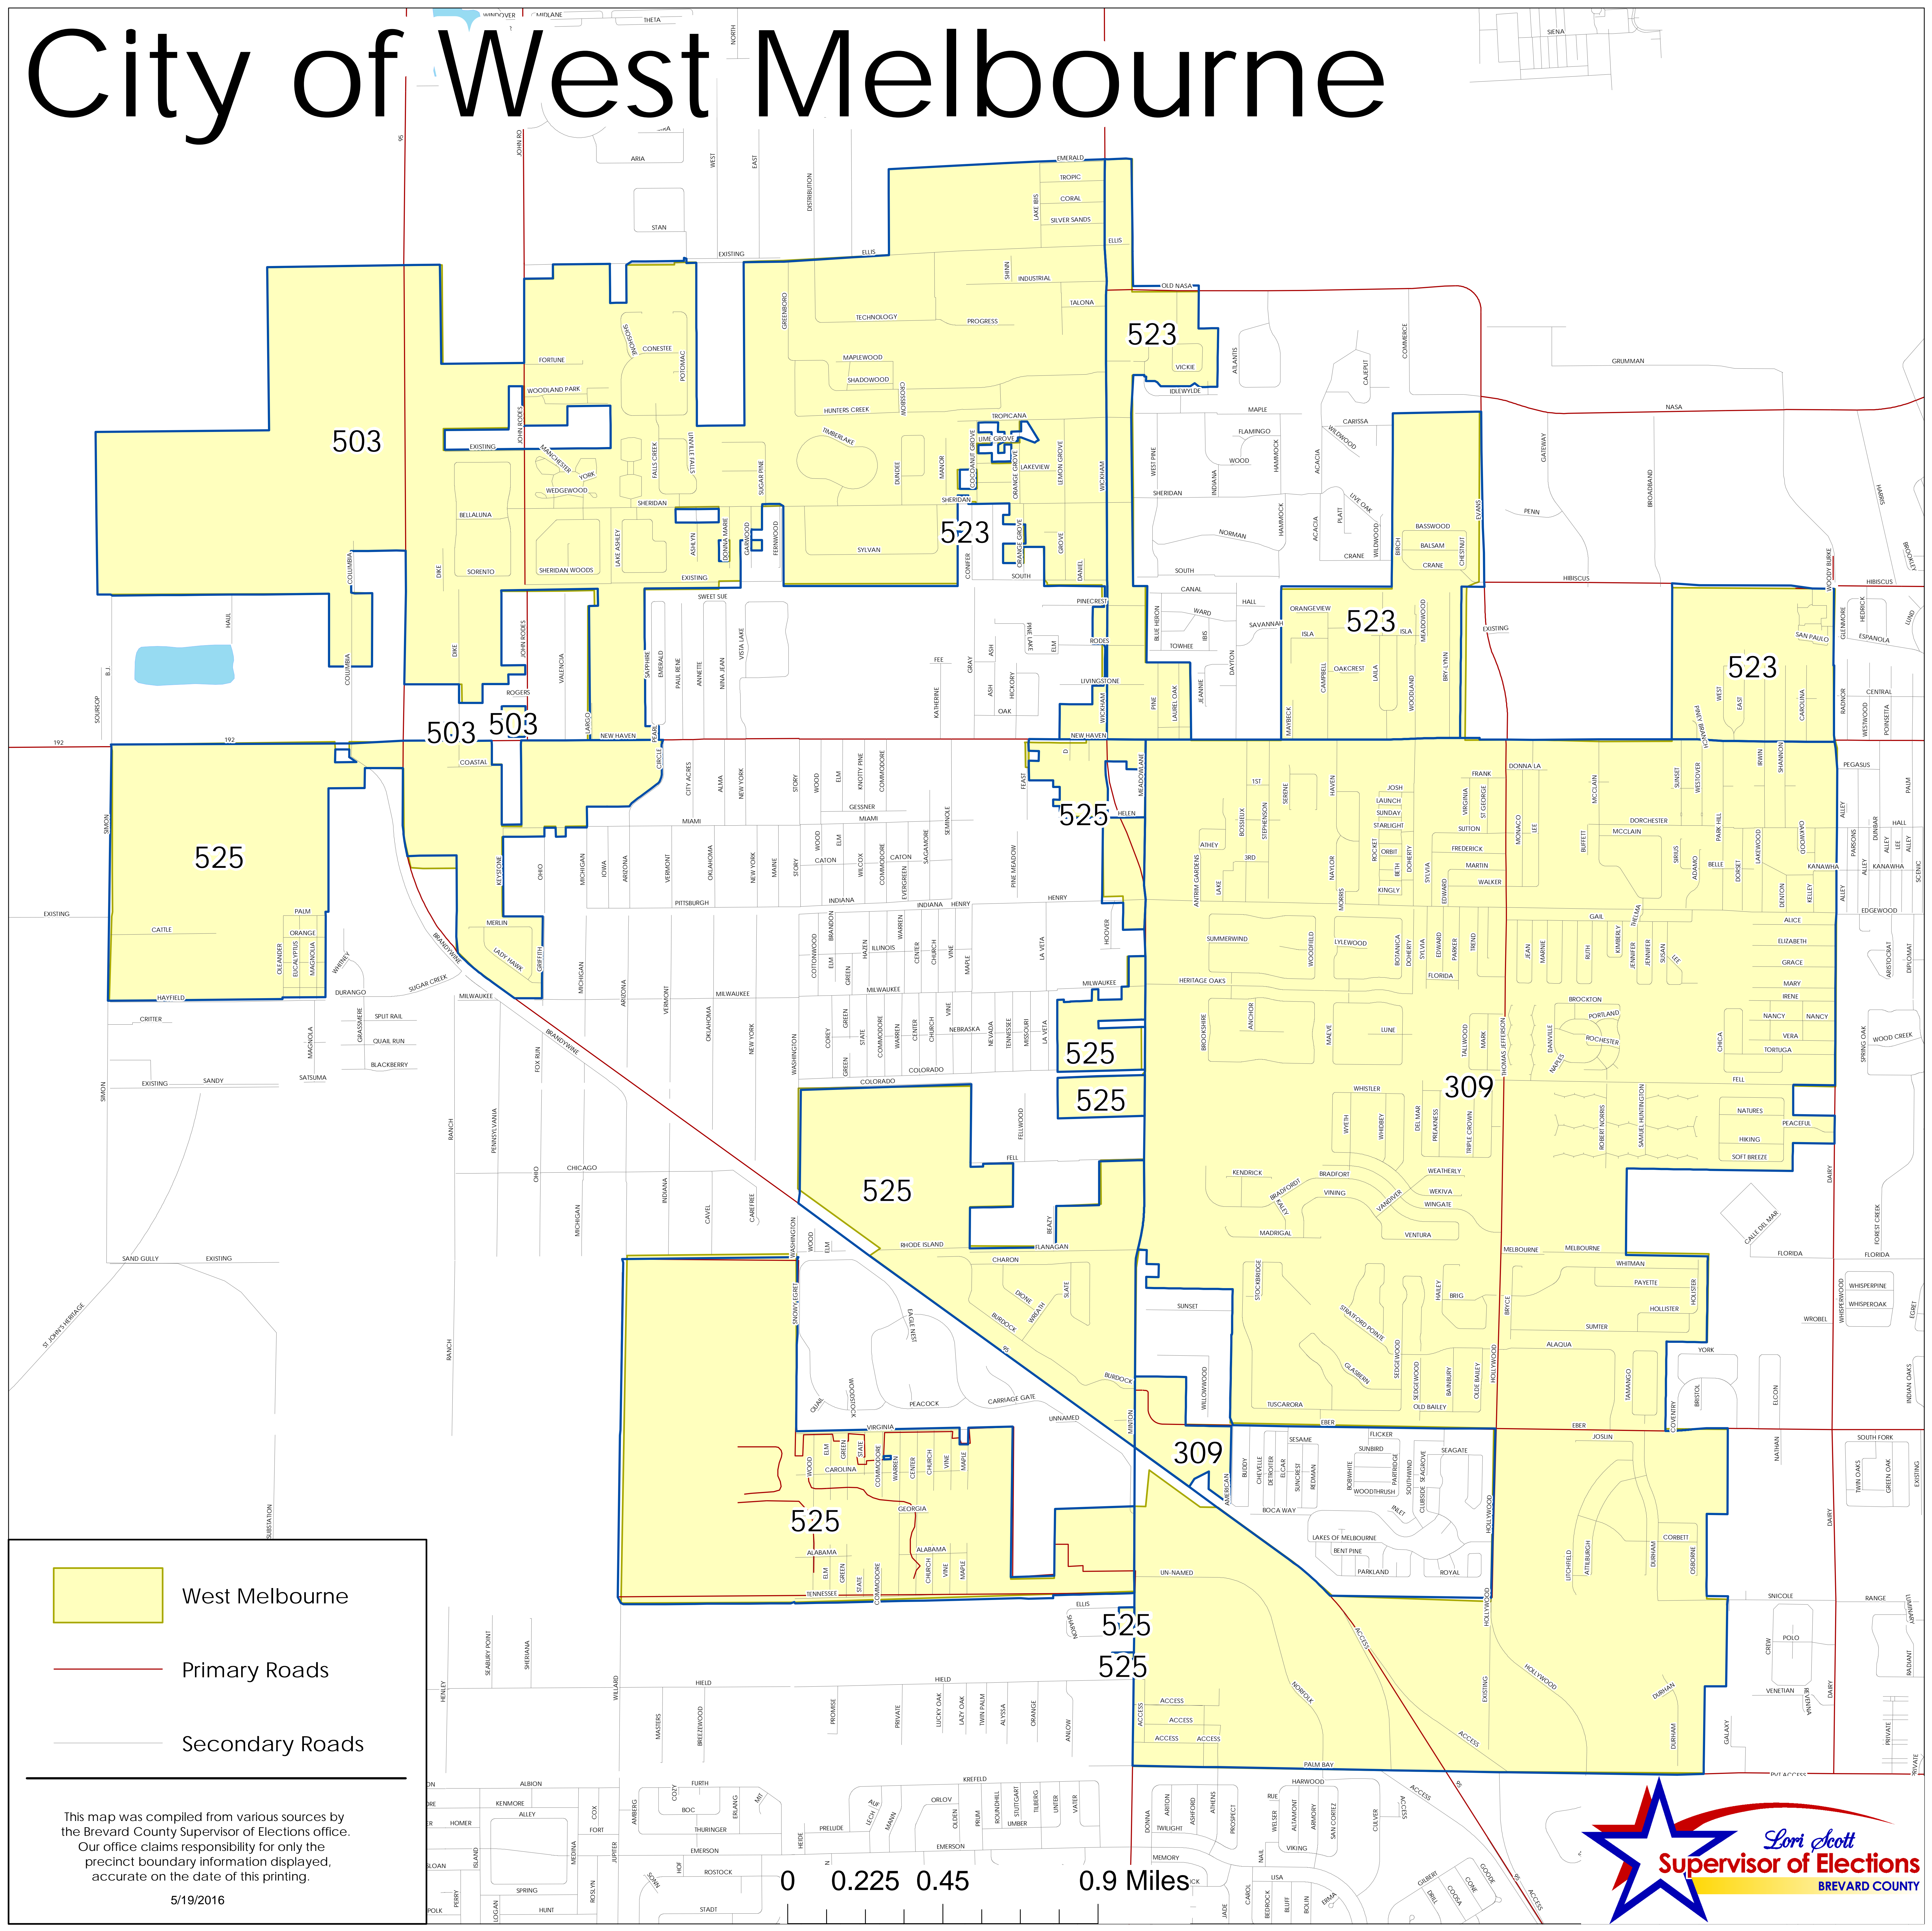

City of West Melbourne

- West Melbourne
- Primary Roads
- Secondary Roads

This map was compiled from various sources by the Brevard County Supervisor of Elections office. Our office claims responsibility for only the precinct boundary information displayed, accurate on the date of this printing.

5/19/2016

0 0.225 0.45 0.9 Miles