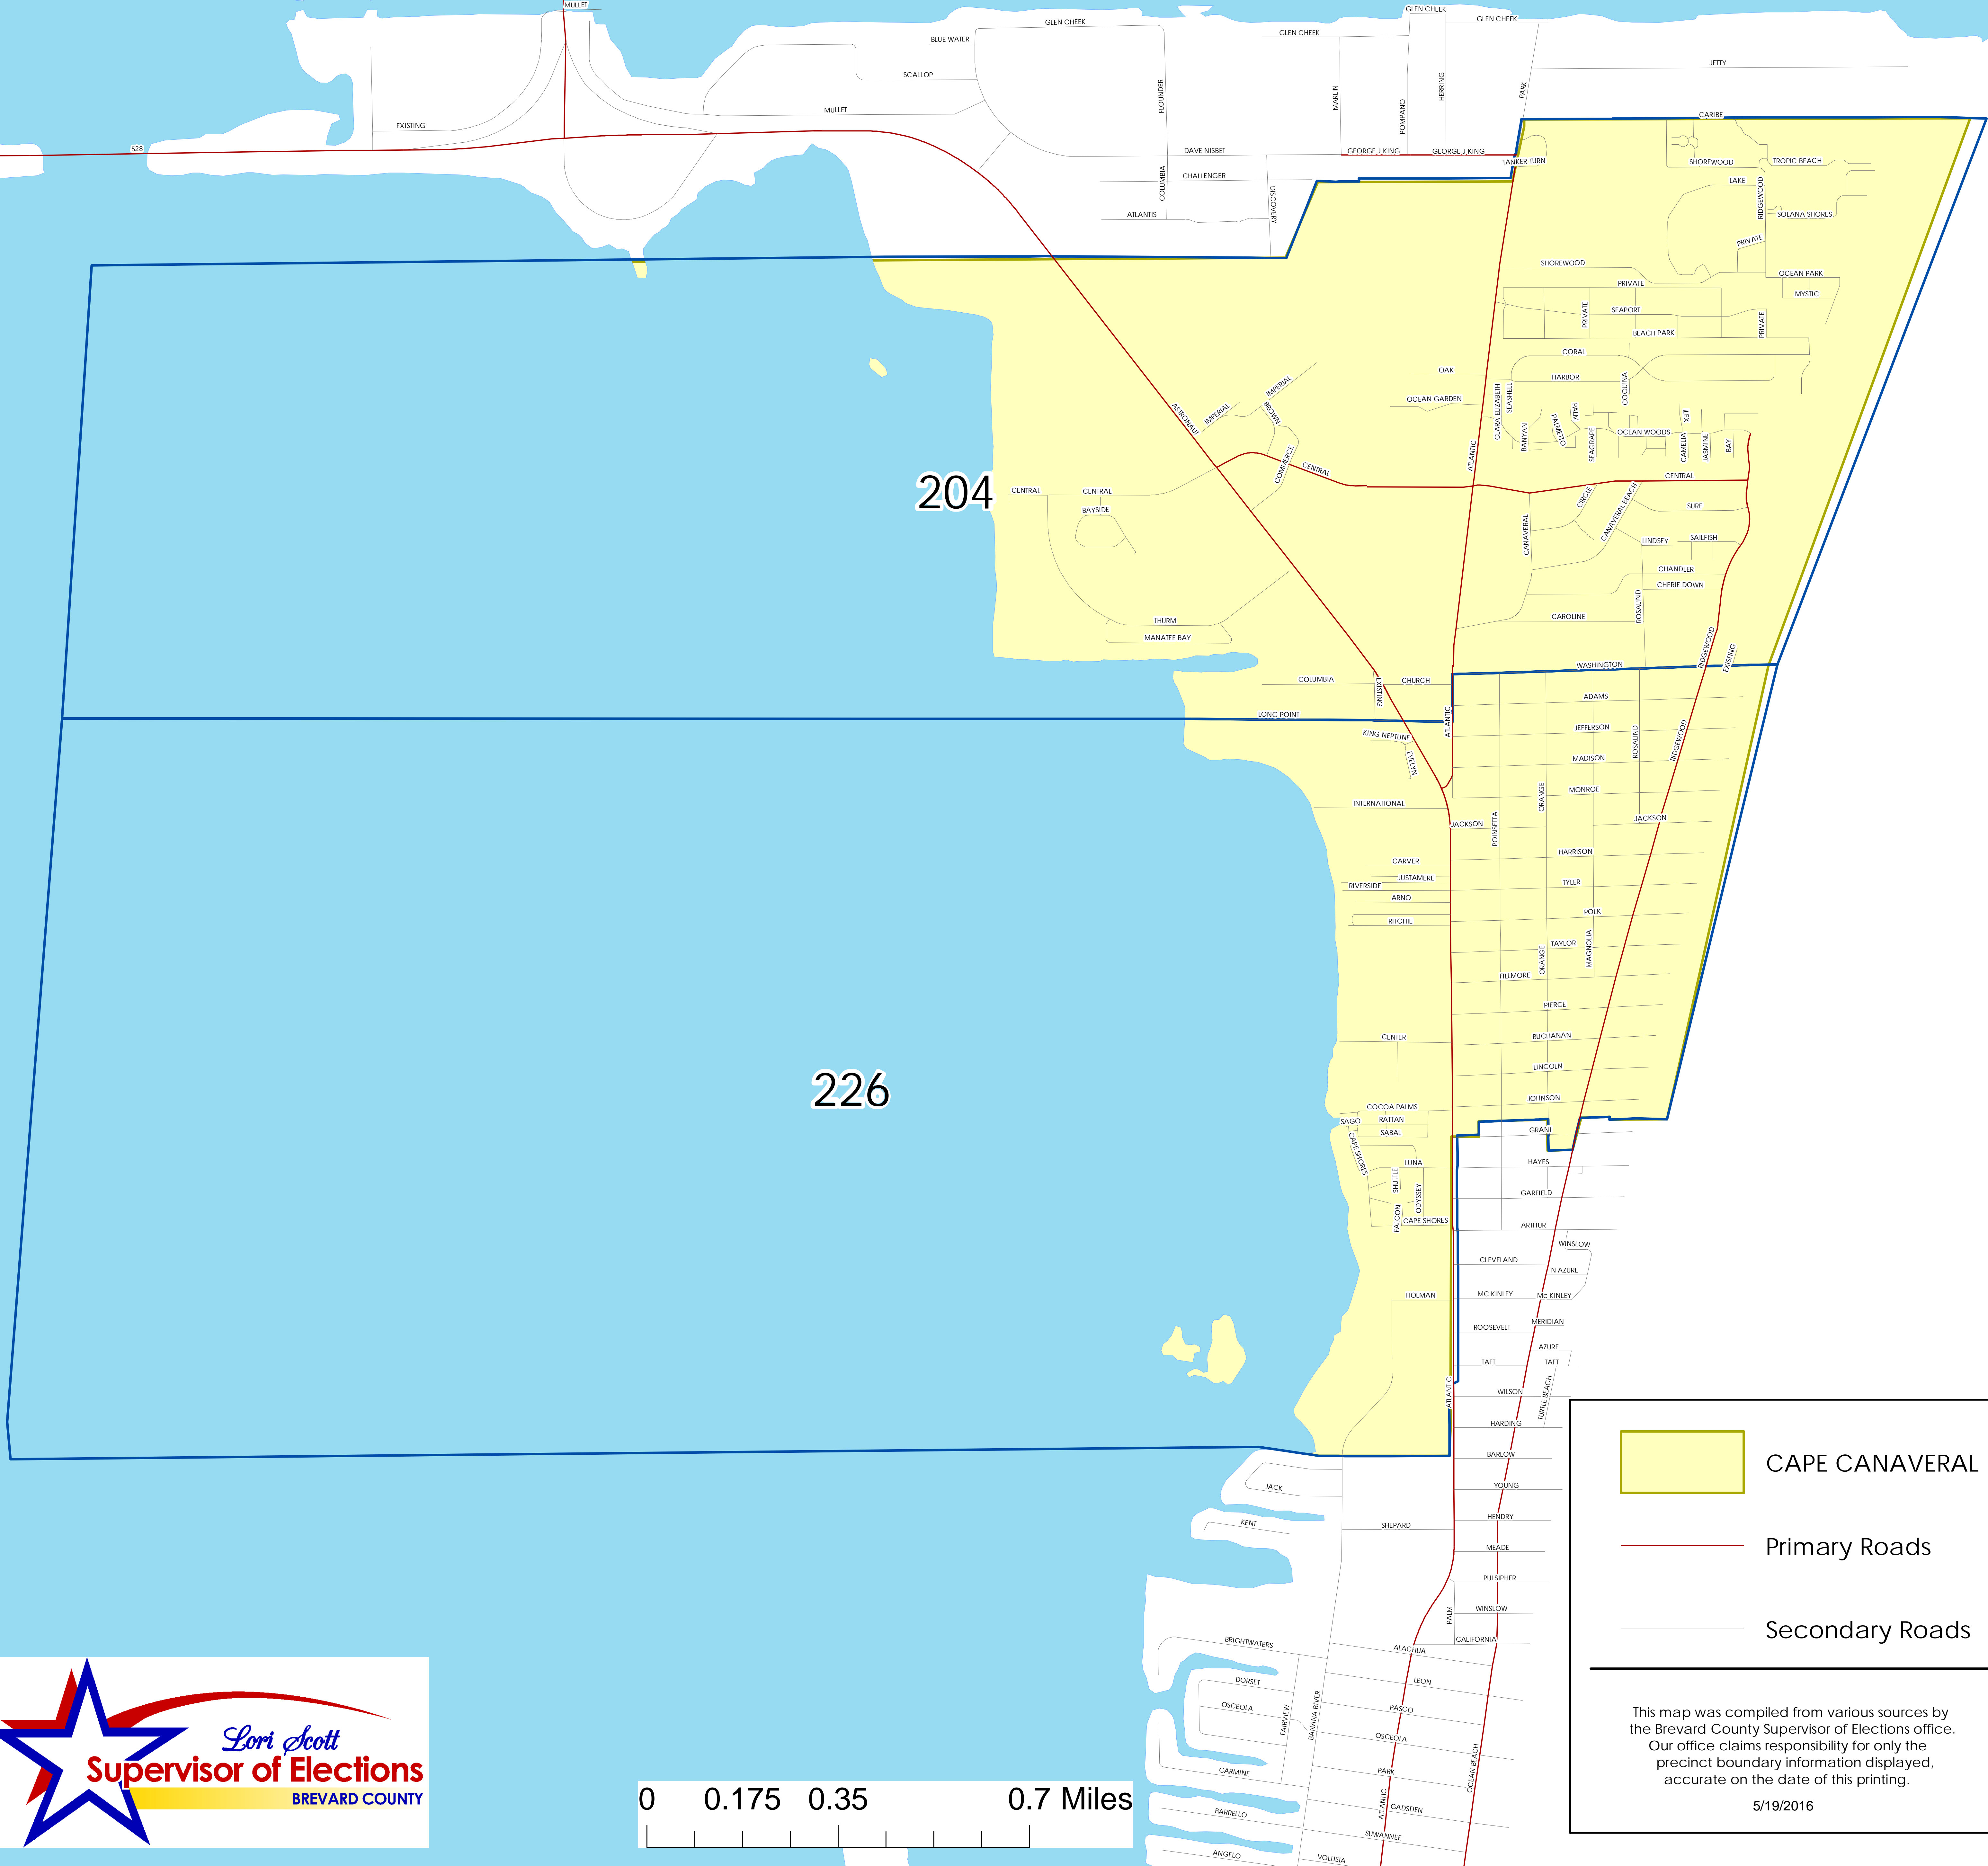

City of Cape Canaveral

204

226

 CAPE CANAVERAL

 Primary Roads

 Secondary Roads

This map was compiled from various sources by the Brevard County Supervisor of Elections office. Our office claims responsibility for only the precinct boundary information displayed, accurate on the date of this printing.