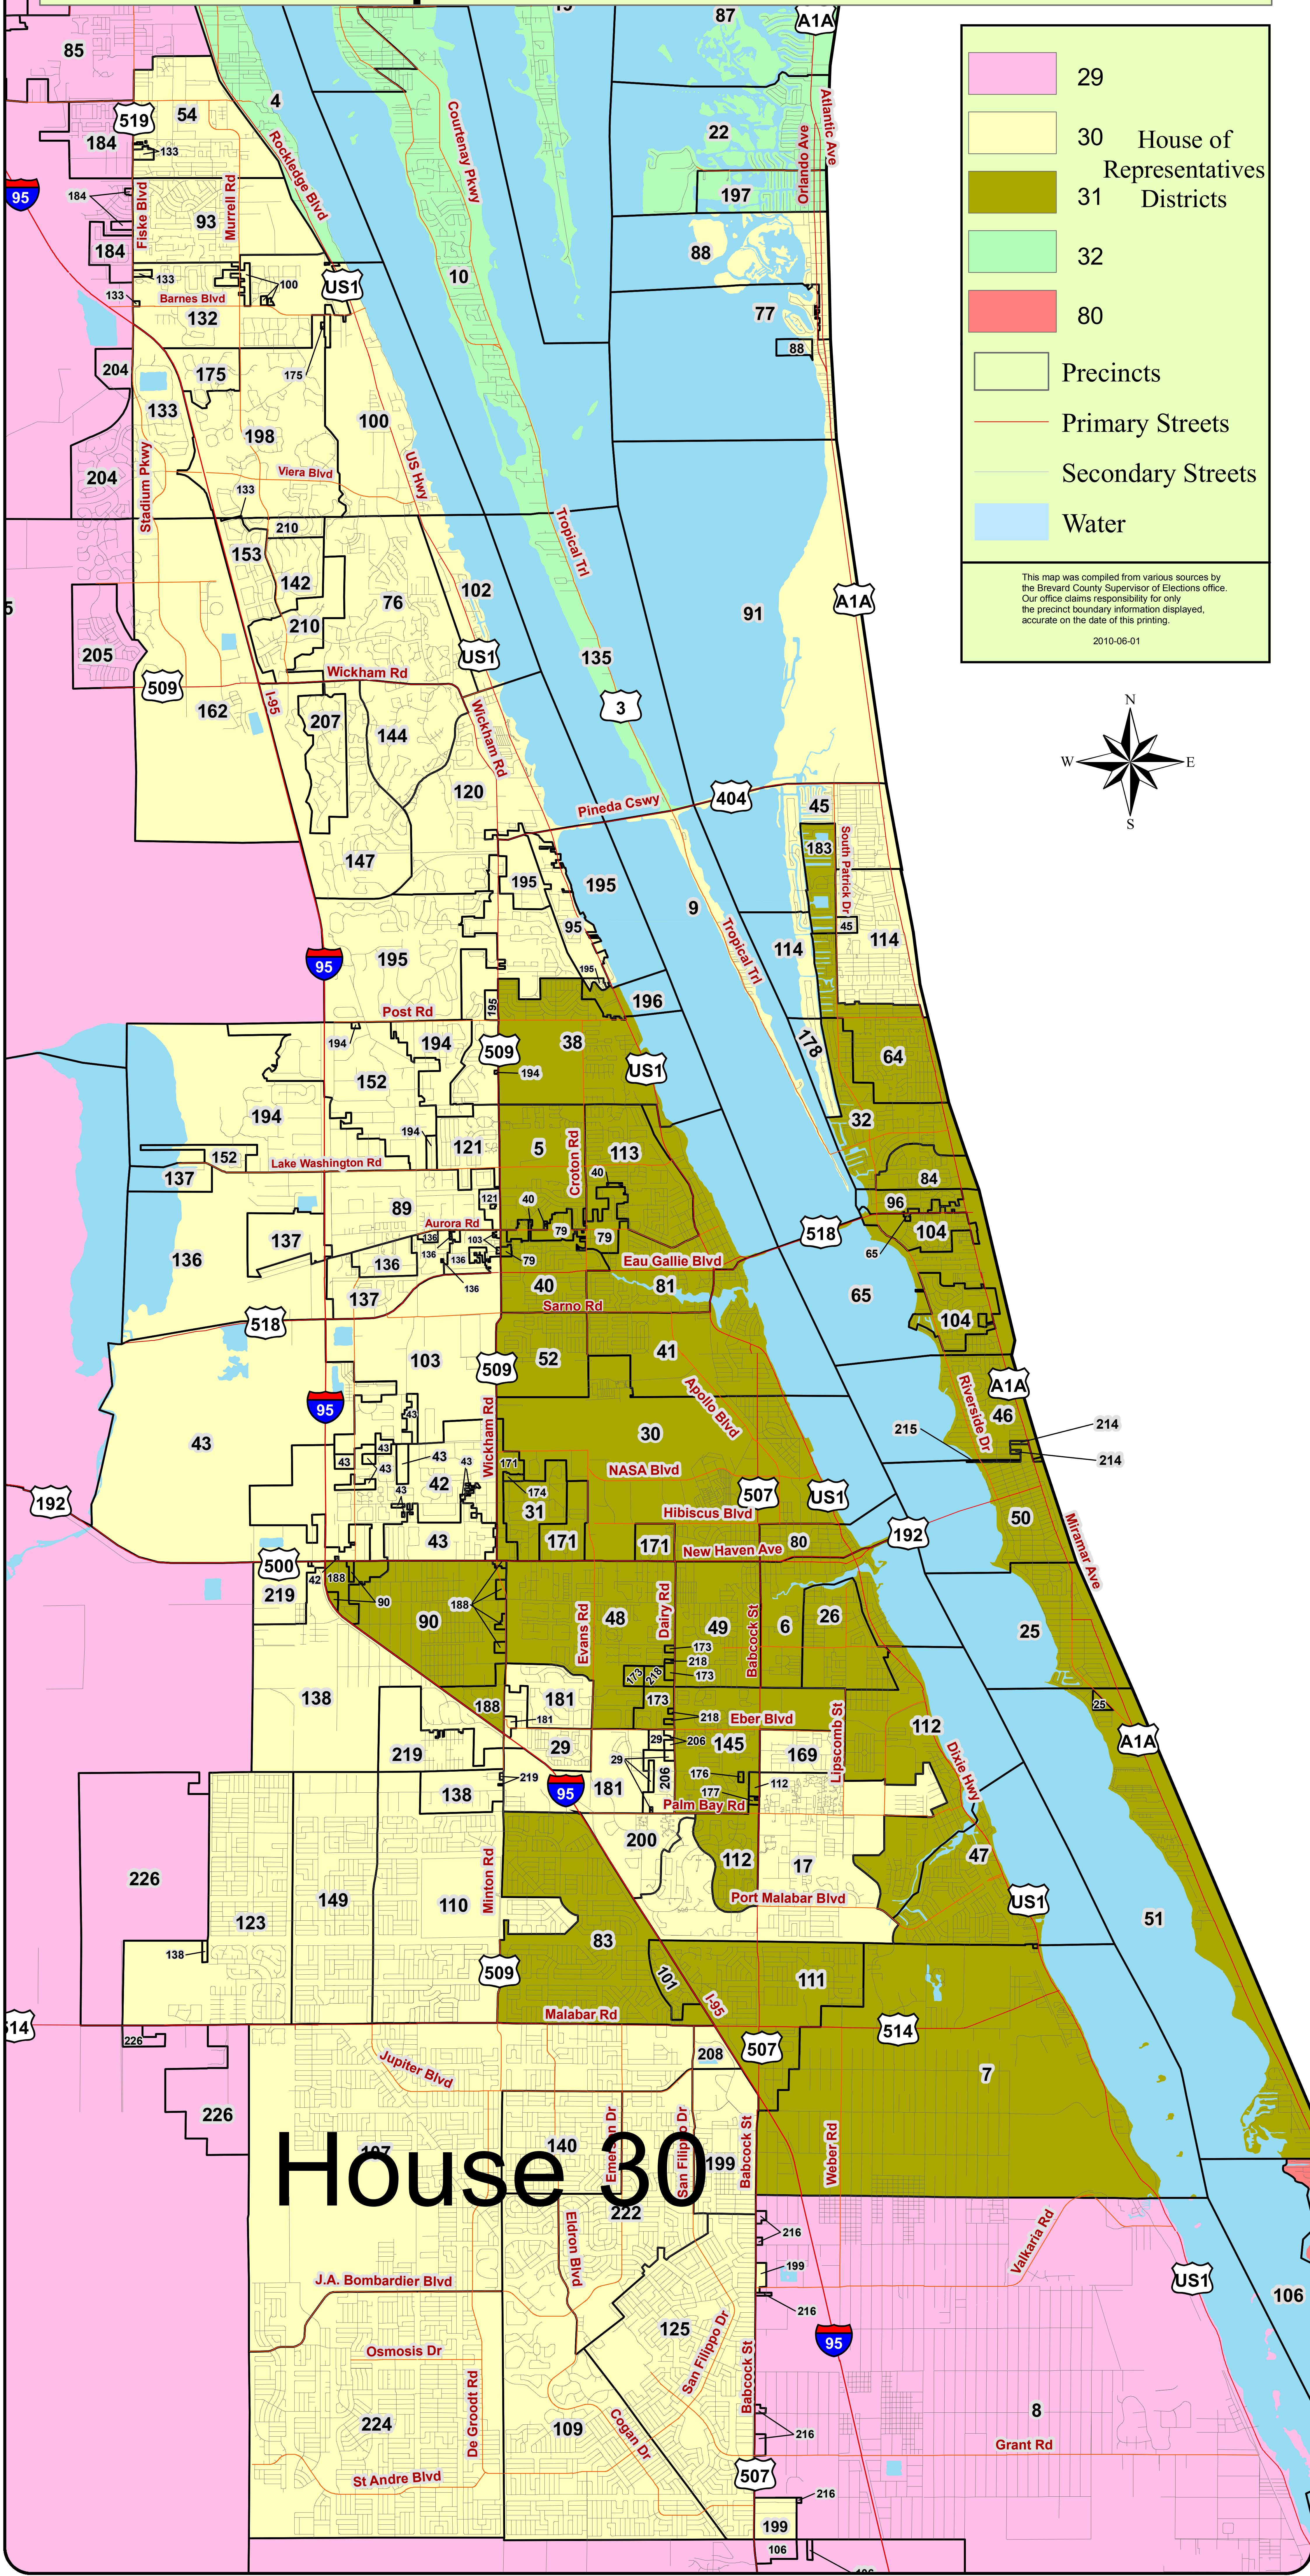

Brevard County Elections

FL House of Representatives Districts and Precincts

	29
	30 House of Representatives Districts
	31 Districts
	32
	80
	Precincts
	Primary Streets
	Secondary Streets
	Water

This map was compiled from various sources by the Brevard County Supervisor of Elections office. Our office claims responsibility for only the precinct boundary information displayed, accurate on the date of this printing.
2010-06-01

House 30