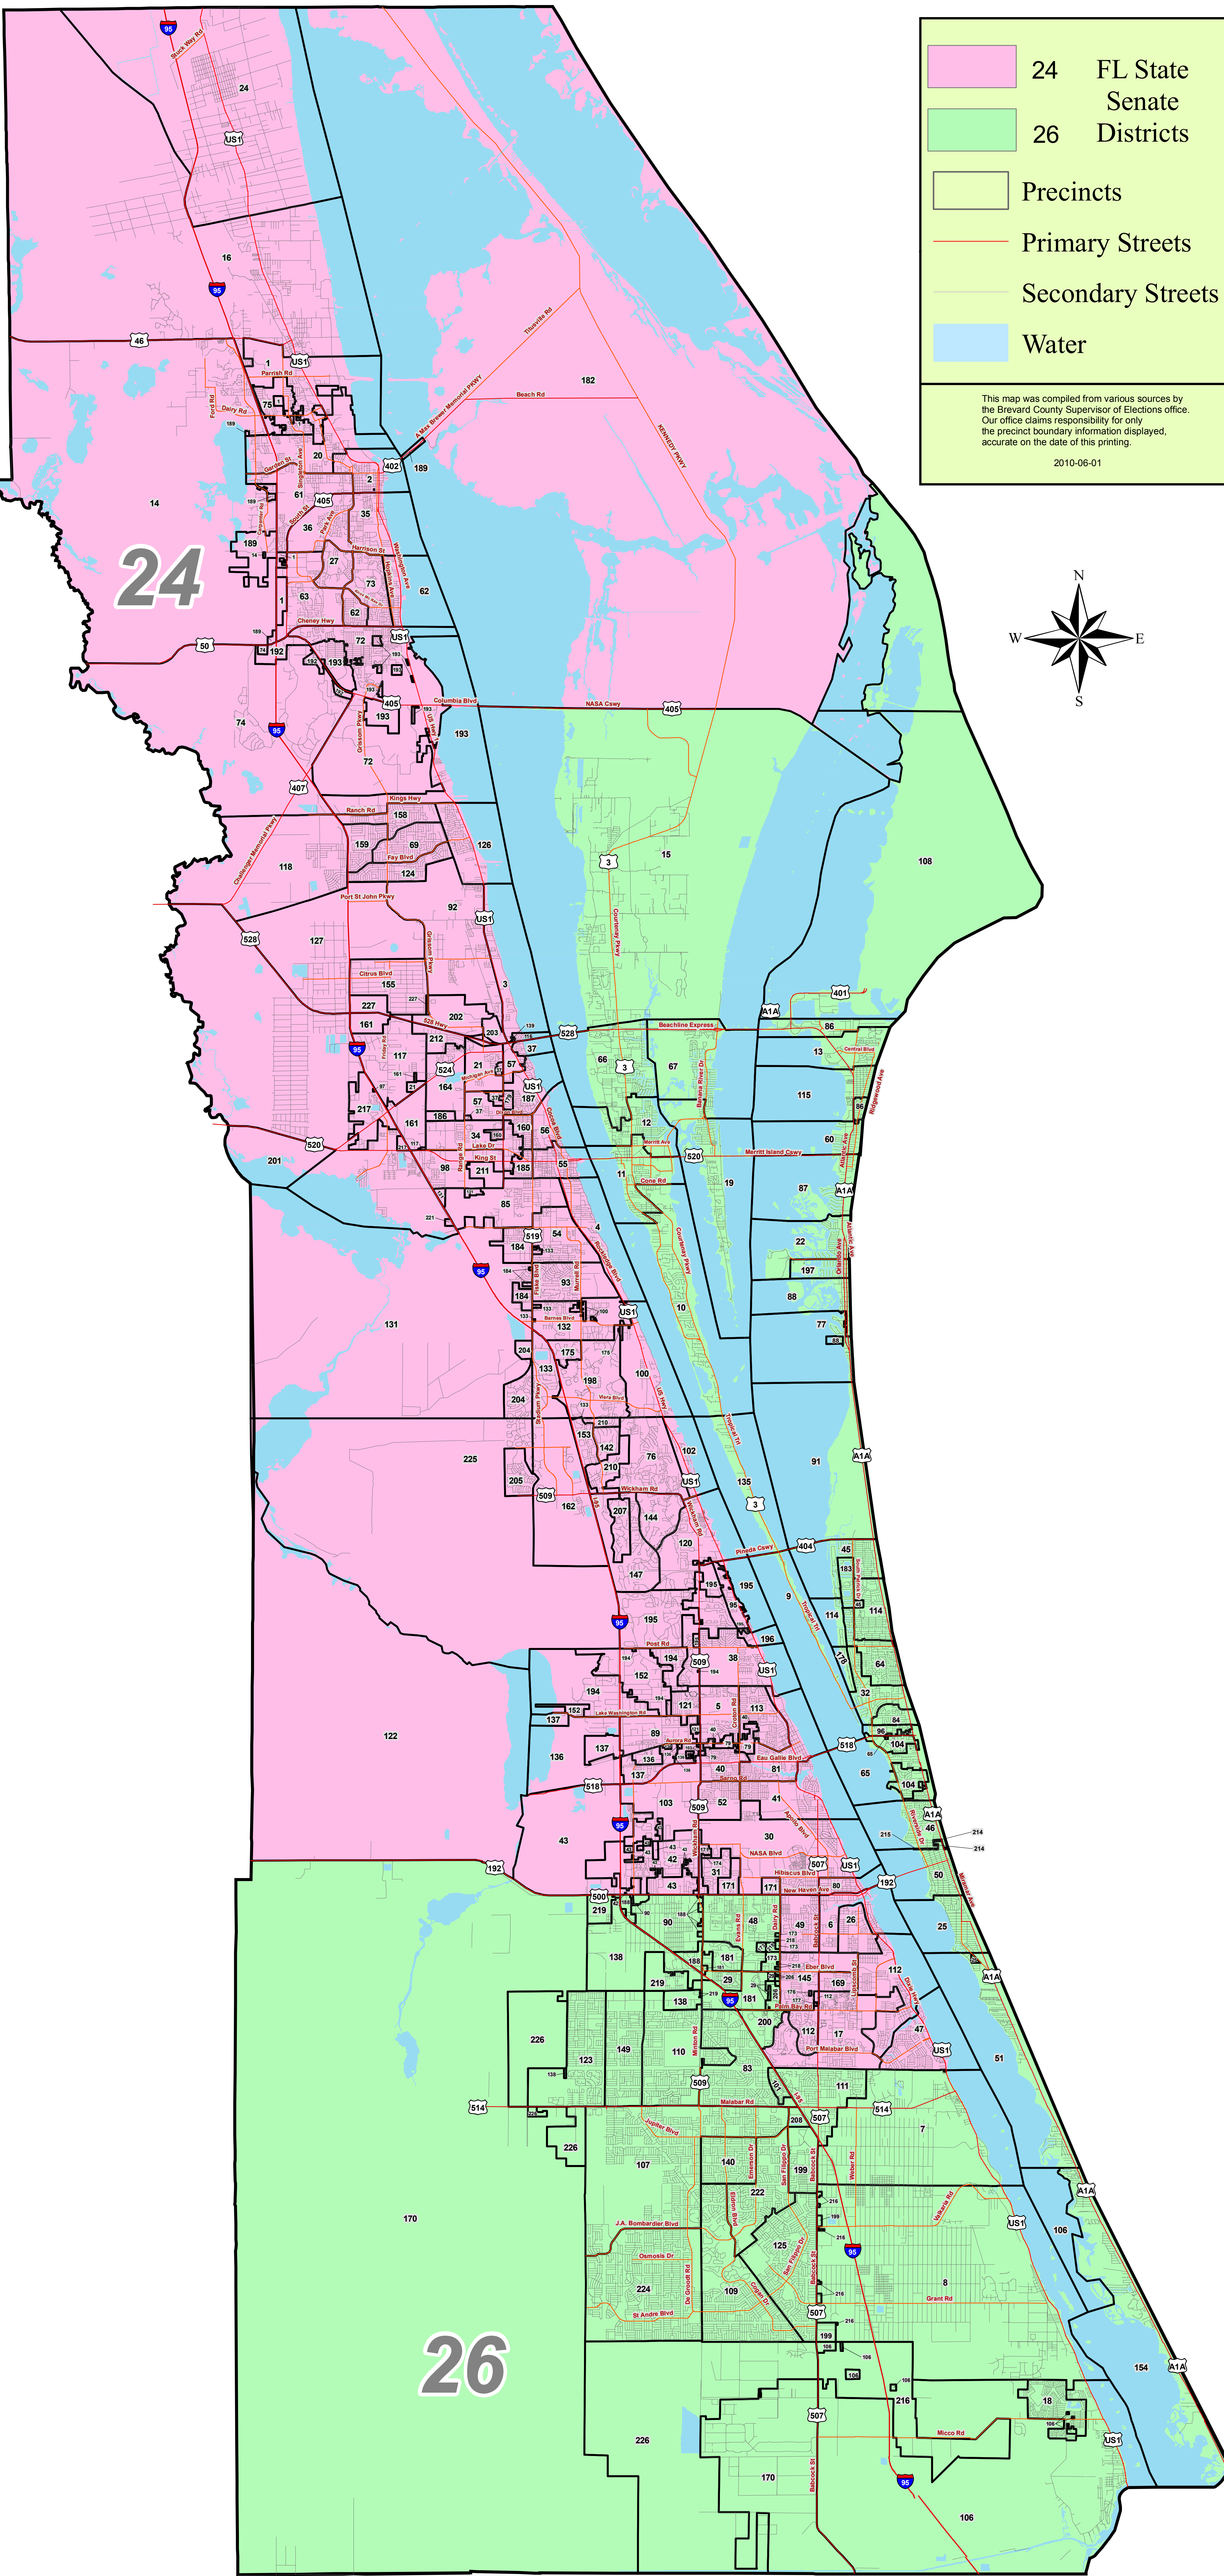

Brevard County Elections FL State Senate Districts and Precincts

	24	FL State Senate Districts
	26	Districts
		Precincts
		Primary Streets
		Secondary Streets
		Water

This map was compiled from various sources by the Brevard County Supervisor of Elections office. Our office claims responsibility for only the precinct boundary information displayed, accurate on the date of this printing.

2010-06-01

24

26