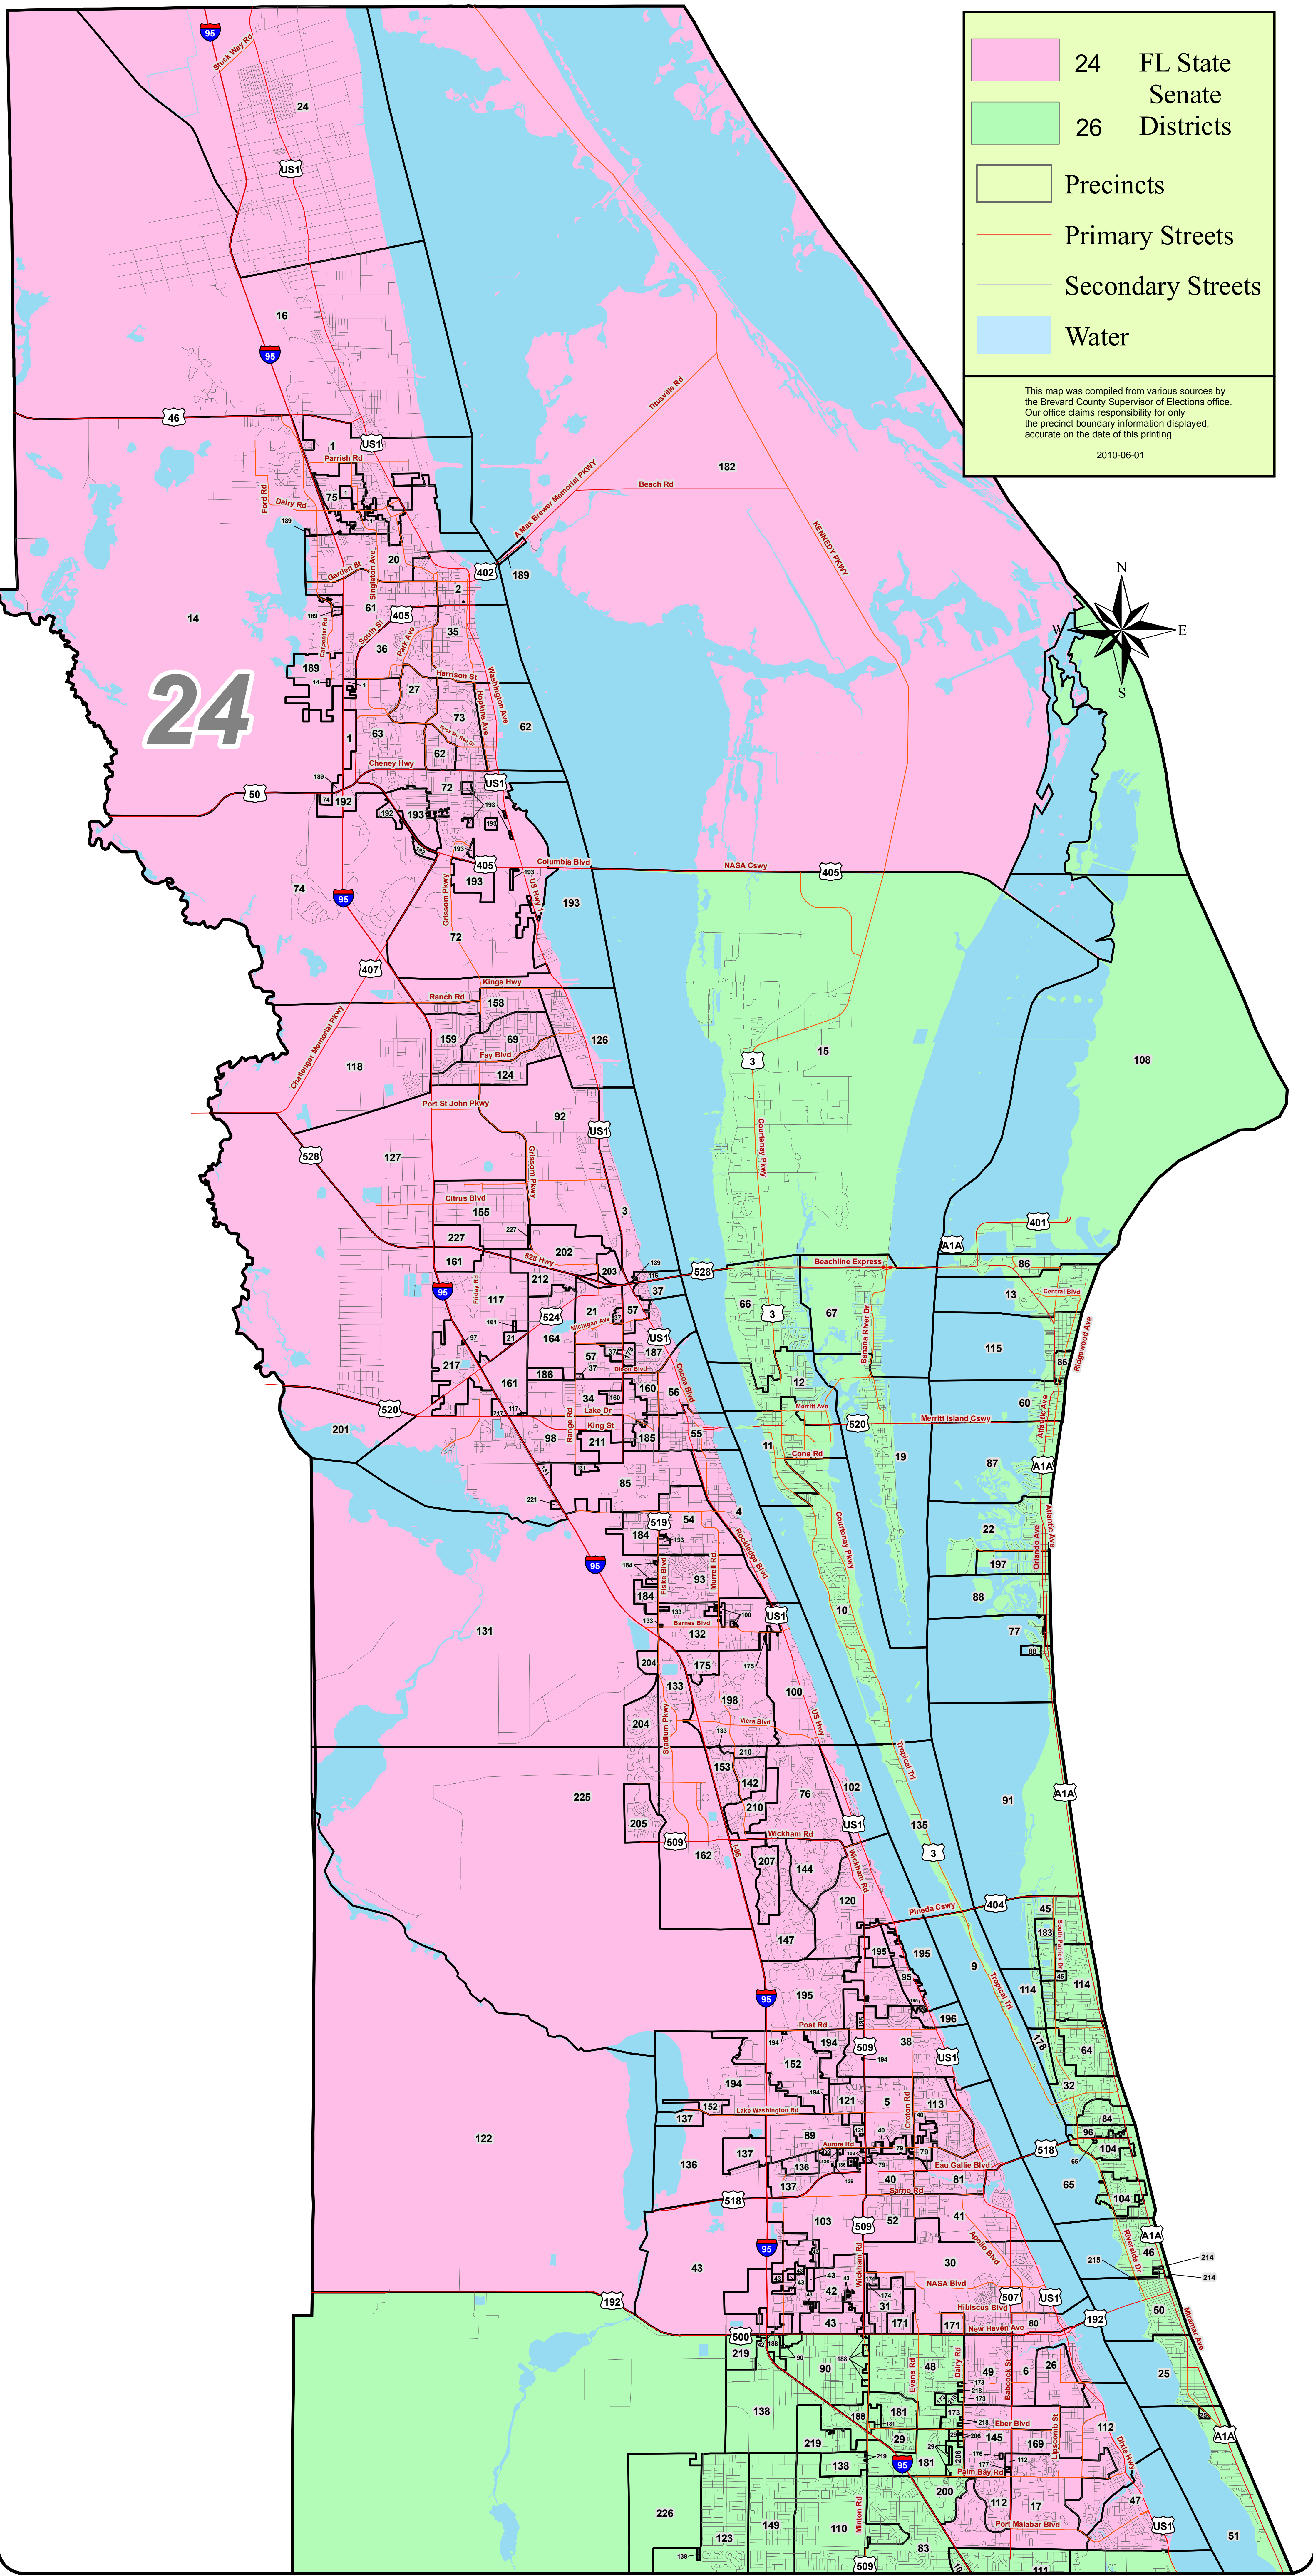

Brevard County Elections FL State Senate Districts and Precincts

	24	FL State Senate Districts
	26	Districts
		Precincts
		Primary Streets
		Secondary Streets
		Water

This map was compiled from various sources by the Brevard County Supervisor of Elections office. Our office claims responsibility for only the precinct boundary information displayed, accurate on the date of this printing.